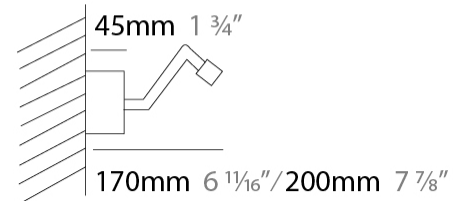

ZETA SURFACE

D43052-

base number   Finish
Options

1. To build a product code in our configurator select the specify button on the base model # product page
2. To build a manual product code on this datasheet choose from the options listed below in blue font and add the suffix to the base model #

GENERAL

Series: Zeta
Brand: Icone
Division: Design
Mounting Type: Surface
Mounting Location: Wall
Subcategory: Picture Light

PHYSICAL

Shape: Rectangle
Length (mm): 700
Length (in): 27 ⁹/₁₆
Extension (mm): 200
Extension (in): 7 ⁷/₈
Light Distribution: Direct / Indirect
Fixture Finish: [BBZ / CHR / MGD](#)
Fixture Material: Brass

ELECTRICAL

Lamp Type: LED
Input Wattage (W): 7.92
Dimming: Non-Dimmable
Driver Included: Yes
Driver Location: Integrated
Driver Type: Constant Voltage - Universal
Driver Class: Class 2
Input Voltage (V): 120 - 277
Output Voltage (V): 12
Upon Request: (See components) Remote: 0-10Vdc dimming

LED

Color Temperature (°K): 3000
Nominal Lumen (lm): 660
CRI: >90 CRI
Lamp Life (hrs): 50000

OPTICAL

RATINGS AND CERTIFICATIONS

Certified By: Certified for North American Standards
IP rating: IP20

PROJECT
TYPE
SPECIFIER
QUANTITY
DATE