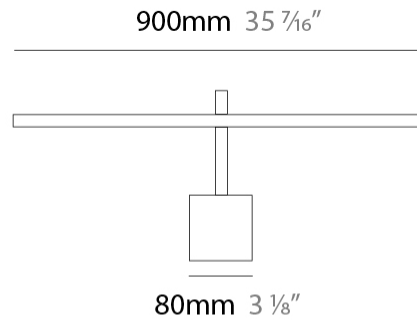

PROJECT
TYPE
SPECIFIER
QUANTITY
DATE

ZETA SURFACE

D43053-

base number   Finish
Options

1. To build a product code in our configurator select the specify button on the base model # product page
2. To build a manual product code on this datasheet choose from the options listed below in blue font and add the suffix to the base model #

GENERAL

Series: Zeta
Brand: Icone
Division: Design
Mounting Type: Surface
Mounting Location: Wall
Subcategory: Picture Light

PHYSICAL

Shape: Rectangle
Length (mm): 900
Length (in): 35 7/16
Extension (mm): 200
Extension (in): 7 7/8
Light Distribution: Direct / Indirect
Fixture Finish: BBZ / CHR / MGD
Fixture Material: Brass

ELECTRICAL

Lamp Type: LED
Input Wattage (W): 10.56
Dimming: Non-Dimmable
Driver Included: Yes
Driver Location: Integrated
Driver Type: Constant Voltage - Universal
Driver Class: Class 2
Input Voltage (V): 120 - 277
Output Voltage (V): 12
Upon Request: (See components) Remote: 0-10Vdc dimming

LED

Color Temperature (°K): 3000
Nominal Lumen (lm): 880
CRI: >90 CRI
Lamp Life (hrs): 50000

OPTICAL

RATINGS AND CERTIFICATIONS

Certified By: Certified for North American Standards
IP rating: IP20