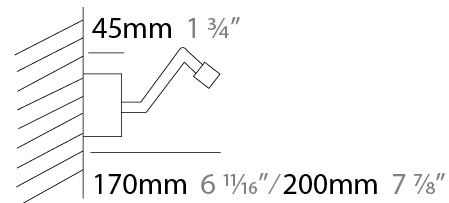

PROJECT	_____
TYPE	_____
SPECIFIER	_____
QUANTITY	_____
DATE	_____

ZETA SURFACE

D43051-

base number   Finish
Options

1. To build a product code in our configurator select the specify button on the base model # product page
2. To build a manual product code on this datasheet choose from the options listed below in blue font and add the suffix to the base model #

GENERAL

Series: Zeta
Brand: Icone
Division: Design
Mounting Type: Surface
Mounting Location: Wall
Subcategory: Picture Light

PHYSICAL

Shape: Rectangle
Length (mm): 500
Length (in): 19 ¹¹/₁₆
Extension (mm): 200
Extension (in): 7 ⁷/₈
Light Distribution: Direct / Indirect
Fixture Finish: [BBZ / CHR / MGD](#)
Fixture Material: Brass

ELECTRICAL

Lamp Type: LED
Input Wattage (W): 4.8
Dimming: Non-Dimmable
Driver Included: Yes
Driver Location: Integrated
Driver Type: Constant Voltage - Universal
Driver Class: Class 2
Input Voltage (V): 120 - 277
Output Voltage (V): 12
Upon Request: (See components) Remote: 0-10Vdc dimming

LED

Color Temperature (°K): 3000
Nominal Lumen (lm): 440
CRI: >90 CRI
Lamp Life (hrs): 50000

OPTICAL

RATINGS AND CERTIFICATIONS

Certified By: Certified for North American Standards
IP rating: IP20