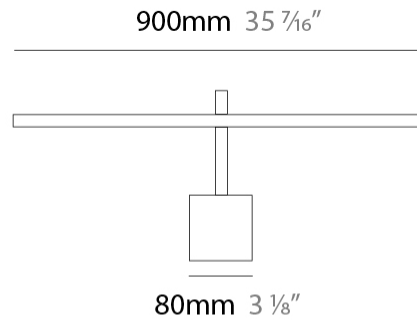

PROJECT
TYPE
SPECIFIER
QUANTITY
DATE

ZETA SURFACE

D43053-

base number   Finish
Options

1. To build a product code in our configurator select the specify button on the base model # product page
2. To build a manual product code on this datasheet choose from the options listed below in blue font and add the suffix to the base model #

GENERAL

Series: Zeta
Brand: Icone
Division: Design
Mounting Type: Surface
Mounting Location: Wall
Subcategory: Picture Light

PHYSICAL

Shape: Rectangle
Length (mm): 900
Length (in): 35 ⁷/₁₆
Extension (mm): 200
Extension (in): 7 ⁷/₈
Light Distribution: Direct / Indirect
Fixture Finish: BBZ / CHR / MGD
Fixture Material: Brass

ELECTRICAL

Lamp Type: LED
Input Wattage (W): 10.56
Dimming: Non-Dimmable
Driver Included: Yes
Driver Location: Integrated
Driver Type: Constant Voltage - Universal
Driver Class: Class 2
Input Voltage (V): 120 - 277
Output Voltage (V): 12
Upon Request: (See components) Remote: 0-10Vdc dimming

LED

Color Temperature (°K): 3000
Nominal Lumen (lm): 880
CRI: >90 CRI
Lamp Life (hrs): 50000

OPTICAL

RATINGS AND CERTIFICATIONS

Certified By: Certified for North American Standards
IP rating: IP20