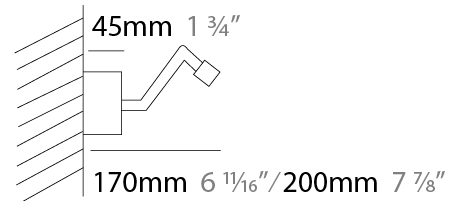

ZETA SURFACE

D43051-

base number   Finish
Options

1. To build a product code in our configurator select the specify button on the base model # product page
2. To build a manual product code on this datasheet choose from the options listed below in blue font and add the suffix to the base model #

GENERAL

Series: Zeta
Brand: Icone
Division: Design
Mounting Type: Surface
Mounting Location: Wall
Subcategory: Picture Light

PHYSICAL

Shape: Rectangle
Length (mm): 500
Length (in): 19 ¹¹/₁₆
Extension (mm): 200
Extension (in): 7 ⁷/₈
Light Distribution: Direct / Indirect
Fixture Finish: [BBZ / CHR / MGD](#)
Fixture Material: Brass

ELECTRICAL

Lamp Type: LED
Input Wattage (W): 4.8
Dimming: Non-Dimmable
Driver Included: Yes
Driver Location: Integrated
Driver Type: Constant Voltage - Universal
Driver Class: Class 2
Input Voltage (V): 120 - 277
Output Voltage (V): 12
Upon Request: (See components) Remote: 0-10Vdc dimming

LED

Color Temperature (°K): 3000
Nominal Lumen (lm): 440
CRI: >90 CRI
Lamp Life (hrs): 50000

OPTICAL

RATINGS AND CERTIFICATIONS

Certified By: Certified for North American Standards
IP rating: IP20