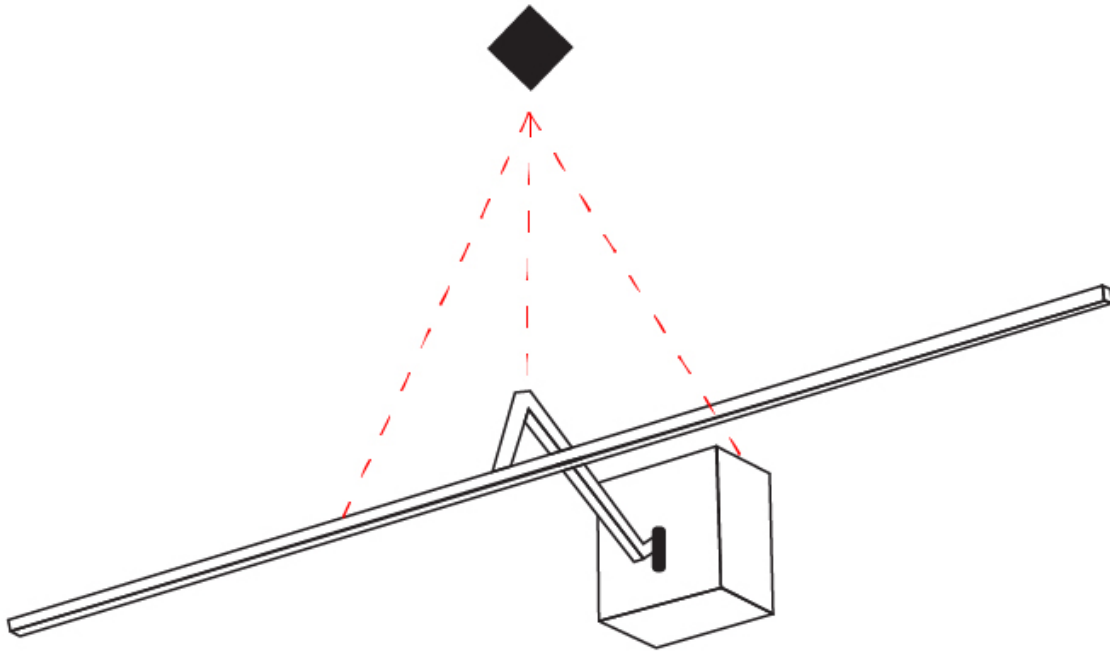

D43053-

PROJECT

TYPE

SPECIFIER

QUANTITY

DATE

D