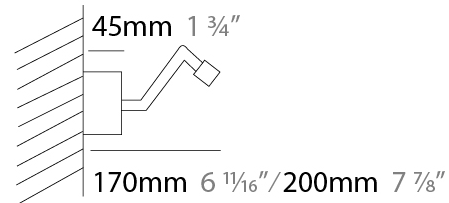

PROJECT	_____
TYPE	_____
SPECIFIER	_____
QUANTITY	_____
DATE	_____

ZETA SURFACE

D43051-

base number   Finish
Options

1. To build a product code in our configurator select the specify button on the base model # product page
2. To build a manual product code on this datasheet choose from the options listed below in blue font and add the suffix to the base model #

GENERAL

Series: Zeta
Brand: Icone
Division: Design
Mounting Type: Surface
Mounting Location: Wall
Subcategory: Picture Light

PHYSICAL

Shape: Rectangle
Length (mm): 500
Length (in): 19 ¹¹/₁₆
Extension (mm): 200
Extension (in): 7 ⁷/₈
Light Distribution: Direct / Indirect
Fixture Finish: [BBZ / CHR / MGD](#)
Fixture Material: Brass

ELECTRICAL

Lamp Type: LED
Input Wattage (W): 4.8
Dimming: Non-Dimmable
Driver Included: Yes
Driver Location: Integrated
Driver Type: Constant Voltage - Universal
Driver Class: Class 2
Input Voltage (V): 120 - 277
Output Voltage (V): 12
Upon Request: (See components) Remote: 0-10Vdc dimming

LED

Color Temperature (°K): 3000
Nominal Lumen (lm): 440
CRI: >90 CRI
Lamp Life (hrs): 50000

OPTICAL

RATINGS AND CERTIFICATIONS

Certified By: Certified for North American Standards
IP rating: IP20