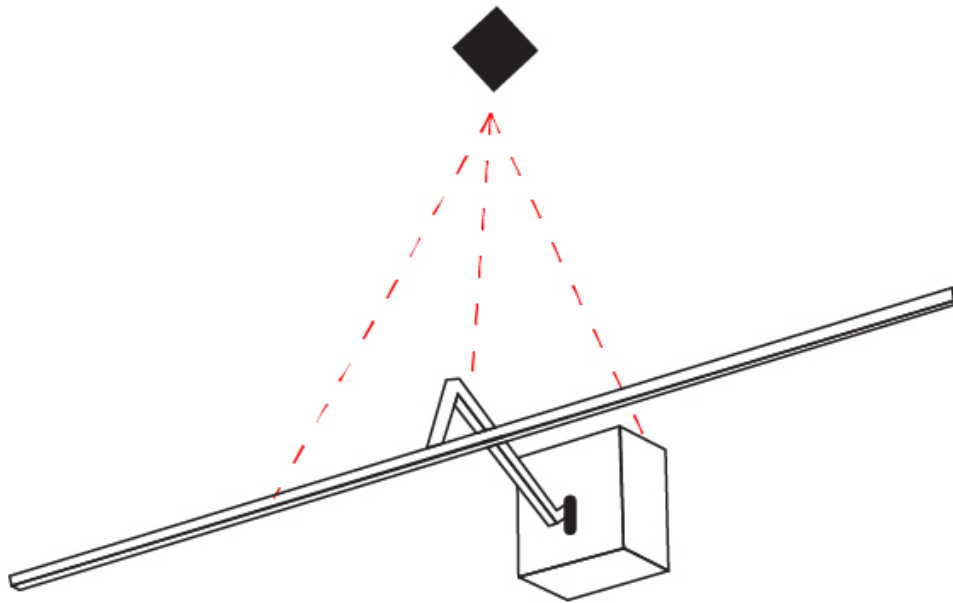

D43051-

PROJECT

TYPE

SPECIFIER

QUANTITY

DATE

D