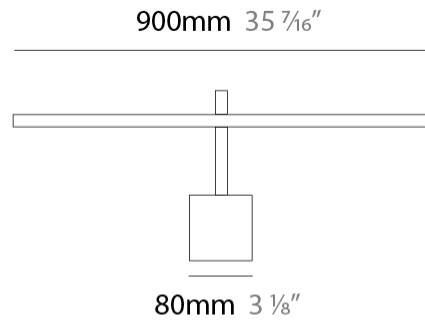

PROJECT
TYPE
SPECIFIER
QUANTITY
DATE

ZETA SURFACE

D43053-

base number   Finish
Options

1. To build a product code in our configurator select the specify button on the base model # product page
2. To build a manual product code on this datasheet choose from the options listed below in blue font and add the suffix to the base model #

GENERAL

Series: Zeta
Brand: Icone
Division: Design
Mounting Type: Surface
Mounting Location: Wall
Subcategory: Picture Light

PHYSICAL

Shape: Rectangle
Length (mm): 900
Length (in): 35 ⁷/₁₆
Extension (mm): 200
Extension (in): 7 ⁷/₈
Light Distribution: Direct / Indirect
Fixture Finish: [BBZ / CHR / MGD](#)
Fixture Material: Brass

ELECTRICAL

Lamp Type: LED
Input Wattage (W): 10.56
Dimming: Non-Dimmable
Driver Included: Yes
Driver Location: Integrated
Driver Type: Constant Voltage - Universal
Driver Class: Class 2
Input Voltage (V): 120 - 277
Output Voltage (V): 12
Upon Request: (See components) Remote: 0-10Vdc dimming

LED

Color Temperature (°K): 3000
Nominal Lumen (lm): 880
CRI: >90 CRI
Lamp Life (hrs): 50000

OPTICAL

RATINGS AND CERTIFICATIONS

Certified By: Certified for North American Standards
IP rating: IP20