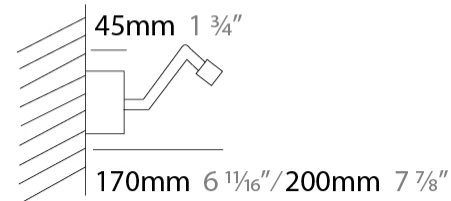

GENERAL

Series: Zeta
 Brand: Icone
 Division: Design
 Mounting Type: Surface
 Mounting Location: Wall
 Subcategory: Picture Light

PHYSICAL

Shape: Rectangle
 Length (mm): 500
 Length (in): 19 ¹¹/₁₆
 Extension (mm): 200
 Extension (in): 7 ⁷/₈
 Light Distribution: Direct / Indirect
 Fixture Finish: [BBZ / CHR / MGD](#)
 Fixture Material: Brass

GENERAL

Series: Zeta
Brand: Icone
Division: Design
Mounting Type: Surface
Mounting Location: Wall
Subcategory: Picture Light

PHYSICAL

Shape: Rectangle
Length (mm): 700
Length (in): 27 ⁹/₁₆
Extension (mm): 200
Extension (in): 7 ⁷/₈
Light Distribution: Direct / Indirect
Fixture Finish: BBZ / CHR / MGD
Fixture Material: Brass

LED

Color Temperature (°K): 3000
Nominal Lumen (lm): 660
CRI: >90 CRI
Lamp Life (hrs): 50000

OPTICAL

RATINGS AND CERTIFICATIONS

Certified By: Certified for North American Standards
IP rating: IP20

PROJECT	_____
TYPE	_____
SPECIFIER	_____
QUANTITY	_____
DATE	_____

GENERAL

Series: Zeta
 Brand: Icone
 Division: Design
 Mounting Type: Surface
 Mounting Location: Wall
 Subcategory: Picture Light

PHYSICAL

Shape: Rectangle
 Length (mm): 900
 Length (in): 35 ⁷/₁₆
 Extension (mm): 200
 Extension (in): 7 ⁷/₈
 Light Distribution: Direct / Indirect
 Fixture Finish: [BBZ / CHR / MGD](#)
 Fixture Material: Brass