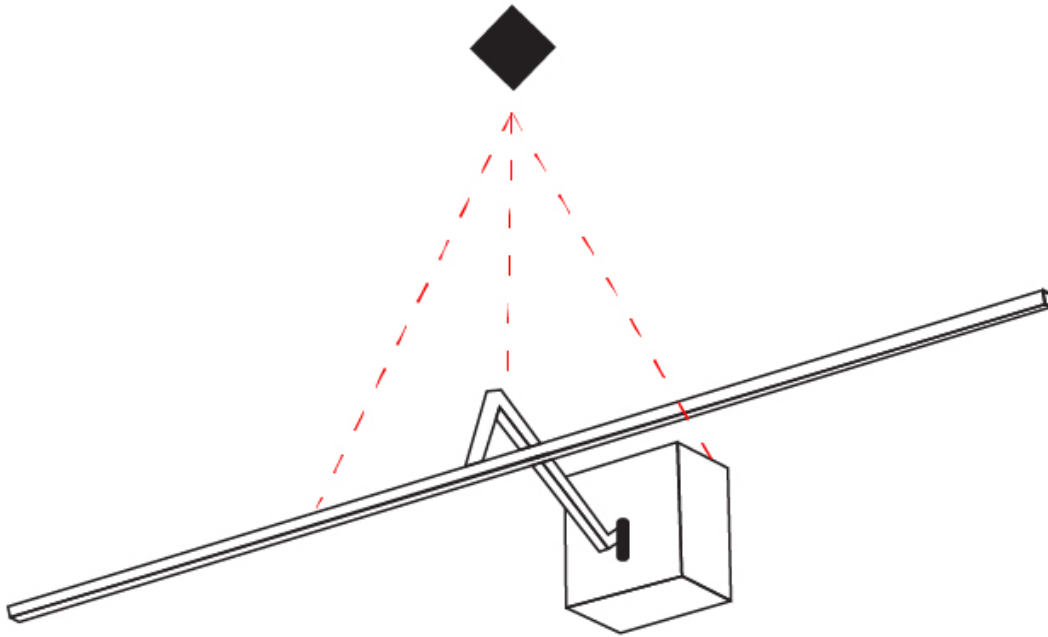

D43052-

PROJECT

TYPE

SPECIFIER

QUANTITY

DATE

D