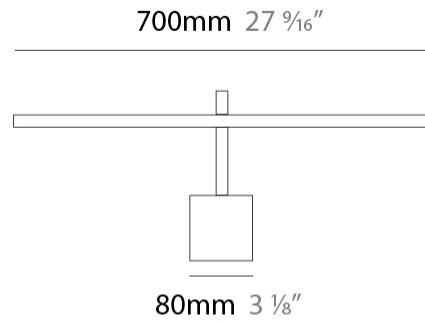

ZETA SURFACE

D43052-

base number   Finish
Options

1. To build a product code in our configurator select the specify button on the base model # product page
2. To build a manual product code on this datasheet choose from the options listed below in blue font and add the suffix to the base model #

GENERAL

Series: Zeta
Brand: Icone
Division: Design
Mounting Type: Surface
Mounting Location: Wall
Subcategory: Picture Light

PHYSICAL

Shape: Rectangle
Length (mm): 700
Length (in): 27 ⁹/₁₆
Extension (mm): 200
Extension (in): 7 ⁷/₈
Light Distribution: Direct / Indirect
Fixture Finish: BBZ / CHR / MGD
Fixture Material: Brass

ELECTRICAL

Lamp Type: LED
Input Wattage (W): 7.92
Dimming: Non-Dimmable
Driver Included: Yes
Driver Location: Integrated
Driver Type: Constant Voltage - Universal
Driver Class: Class 2
Input Voltage (V): 120 - 277
Output Voltage (V): 12
Upon Request: (See components) Remote: 0-10Vdc dimming

LED

Color Temperature (°K): 3000
Nominal Lumen (lm): 660
CRI: >90 CRI
Lamp Life (hrs): 50000

OPTICAL

RATINGS AND CERTIFICATIONS

Certified By: Certified for North American Standards
IP rating: IP20

PROJECT	_____
TYPE	_____
SPECIFIER	_____
QUANTITY	_____
DATE	_____