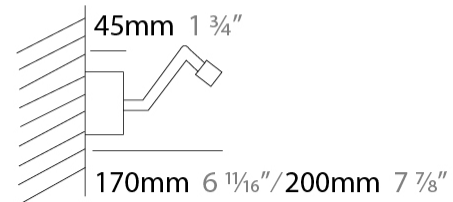

PROJECT
TYPE
SPECIFIER
QUANTITY
DATE

ZETA SURFACE

D43053-

base number   Finish
Options

1. To build a product code in our configurator select the specify button on the base model # product page
2. To build a manual product code on this datasheet choose from the options listed below in blue font and add the suffix to the base model #

GENERAL

Series: Zeta
Brand: Icone
Division: Design
Mounting Type: Surface
Mounting Location: Wall
Subcategory: Picture Light

PHYSICAL

Shape: Rectangle
Length (mm): 900
Length (in): 35 ⁷/₁₆
Extension (mm): 200
Extension (in): 7 ⁷/₈
Light Distribution: Direct / Indirect
Fixture Finish: [BBZ / CHR / MGD](#)
Fixture Material: Brass

ELECTRICAL

Lamp Type: LED
Input Wattage (W): 10.56
Dimming: Non-Dimmable
Driver Included: Yes
Driver Location: Integrated
Driver Type: Constant Voltage - Universal
Driver Class: Class 2
Input Voltage (V): 120 - 277
Output Voltage (V): 12
Upon Request: (See components) Remote: 0-10Vdc dimming

LED

Color Temperature (°K): 3000
Nominal Lumen (lm): 880
CRI: >90 CRI
Lamp Life (hrs): 50000

OPTICAL

RATINGS AND CERTIFICATIONS

Certified By: Certified for North American Standards
IP rating: IP20