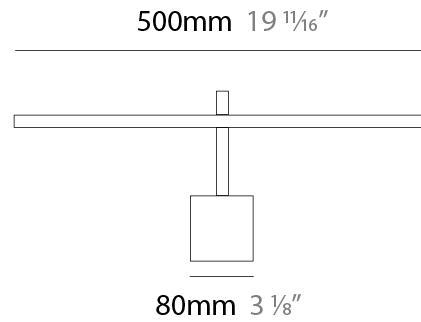

PROJECT	_____
TYPE	_____
SPECIFIER	_____
QUANTITY	_____
DATE	_____

ZETA SURFACE

D43051-

base number   Finish
Options

1. To build a product code in our configurator select the specify button on the base model # product page
2. To build a manual product code on this datasheet choose from the options listed below in blue font and add the suffix to the base model #

GENERAL

Series: Zeta
Brand: Icone
Division: Design
Mounting Type: Surface
Mounting Location: Wall
Subcategory: Picture Light

PHYSICAL

Shape: Rectangle
Length (mm): 500
Length (in): 19 ¹¹/₁₆
Extension (mm): 200
Extension (in): 7 ⁷/₈
Light Distribution: Direct / Indirect
Fixture Finish: [BBZ / CHR / MGD](#)
Fixture Material: Brass

ELECTRICAL

Lamp Type: LED
Input Wattage (W): 4.8
Dimming: Non-Dimmable
Driver Included: Yes
Driver Location: Integrated
Driver Type: Constant Voltage - Universal
Driver Class: Class 2
Input Voltage (V): 120 - 277
Output Voltage (V): 12
Upon Request: (See components) Remote: 0-10Vdc dimming

LED

Color Temperature (°K): 3000
Nominal Lumen (lm): 440
CRI: >90 CRI
Lamp Life (hrs): 50000

OPTICAL

RATINGS AND CERTIFICATIONS

Certified By: Certified for North American Standards
IP rating: IP20