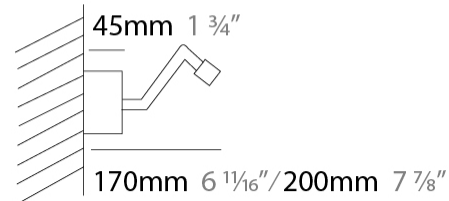

PROJECT	
TYPE	
SPECIFIER	
QUANTITY	
DATE	

ZETA SURFACE

D43052-

base number   Finish
Options

1. To build a product code in our configurator select the specify button on the base model # product page
2. To build a manual product code on this datasheet choose from the options listed below in blue font and add the suffix to the base model #

GENERAL

Series: Zeta
Brand: Icone
Division: Design
Mounting Type: Surface
Mounting Location: Wall
Subcategory: Picture Light

PHYSICAL

Shape: Rectangle
Length (mm): 700
Length (in): 27 ⁹/₁₆
Extension (mm): 200
Extension (in): 7 ⁷/₈
Light Distribution: Direct / Indirect
Fixture Finish: [BBZ / CHR / MGD](#)
Fixture Material: Brass

ELECTRICAL

Lamp Type: LED
Input Wattage (W): 7.92
Dimming: Non-Dimmable
Driver Included: Yes
Driver Location: Integrated
Driver Type: Constant Voltage - Universal
Driver Class: Class 2
Input Voltage (V): 120 - 277
Output Voltage (V): 12
Upon Request: (See components) Remote: 0-10Vdc dimming

LED

Color Temperature (°K): 3000
Nominal Lumen (lm): 660
CRI: >90 CRI
Lamp Life (hrs): 50000

OPTICAL

RATINGS AND CERTIFICATIONS

Certified By: Certified for North American Standards
IP rating: IP20