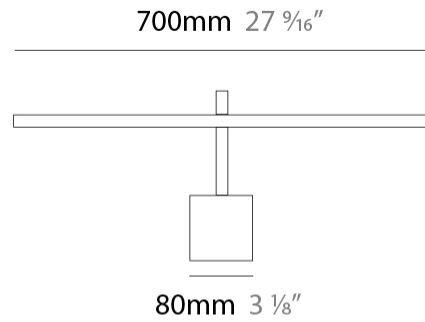

PROJECT	
TYPE	
SPECIFIER	
QUANTITY	
DATE	

ZETA SURFACE

D43052-

base number   Finish
Options

1. To build a product code in our configurator select the specify button on the base model # product page
2. To build a manual product code on this datasheet choose from the options listed below in blue font and add the suffix to the base model #

GENERAL

Series: Zeta
Brand: Icone
Division: Design
Mounting Type: Surface
Mounting Location: Wall
Subcategory: Picture Light

PHYSICAL

Shape: Rectangle
Length (mm): 700
Length (in): 27 ⁹/₁₆
Extension (mm): 200
Extension (in): 7 ⁷/₈
Light Distribution: Direct / Indirect
Fixture Finish: [BBZ / CHR / MGD](#)
Fixture Material: Brass

ELECTRICAL

Lamp Type: LED
Input Wattage (W): 7.92
Dimming: Non-Dimmable
Driver Included: Yes
Driver Location: Integrated
Driver Type: Constant Voltage - Universal
Driver Class: Class 2
Input Voltage (V): 120 - 277
Output Voltage (V): 12
Upon Request: (See components) Remote: 0-10Vdc dimming

LED

Color Temperature (°K): 3000
Nominal Lumen (lm): 660
CRI: >90 CRI
Lamp Life (hrs): 50000

OPTICAL

RATINGS AND CERTIFICATIONS

Certified By: Certified for North American Standards
IP rating: IP20