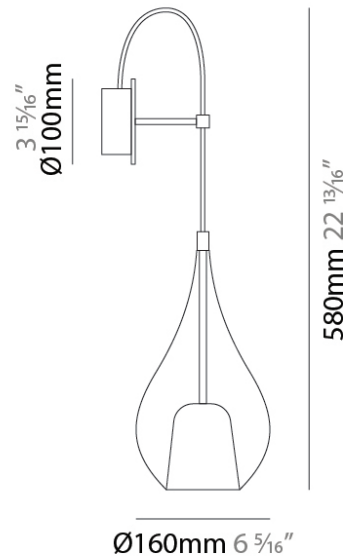

ZOE VINCENT SURFACE

D143032-

base number   Finish
Options

PROJECT	_____
TYPE	_____
SPECIFIER	_____
QUANTITY	_____
DATE	_____

1. To build a product code in our configurator select the specify button on the base model # product page
2. To build a manual product code on this datasheet choose from the options listed below in blue font and add the suffix to the base model #

GENERAL

Series: Zoe
Subseries: Zoe Vincent
Partner: Cangani & Tucci
Division: Design
Installation: Surface
Product Type: Wall Surface
Mounting Location: Wall

PHYSICAL

Shape: Teardrop
Diameter (mm): 160
Diameter (in): 6 ⁵/₁₆
Height (mm): 280
Depth (mm): 200
Height (in): 11
Depth (in): 7 ⁷/₈
Max. Overall Height (mm): 780
Max. Overall Height (in): 30 ¹¹/₁₆
Extension (mm): 200
Extension (in): 7 ⁷/₈
Weight (kg): 0.875
Weight (lbs): 1.93
Diffuser: Glass - Opal
[Fixture Finish: MSB / MBS / TRS](#)
Holder Finish: BLK
Fixture Material: Glass / Metal
Primary Material: Glass - Borosilicate

ELECTRICAL

Number of Lamps: 1
Lamp Type: LED Retrofit
Bulb Included: Bulb Not Included
Max. Wattage Per Lamp (W): 5
Lamp Base: G9
Input Voltage (V): 120

LED

OPTICAL

RATINGS AND CERTIFICATIONS

Certified By: Certified for North American Standards
IP rating: IP20