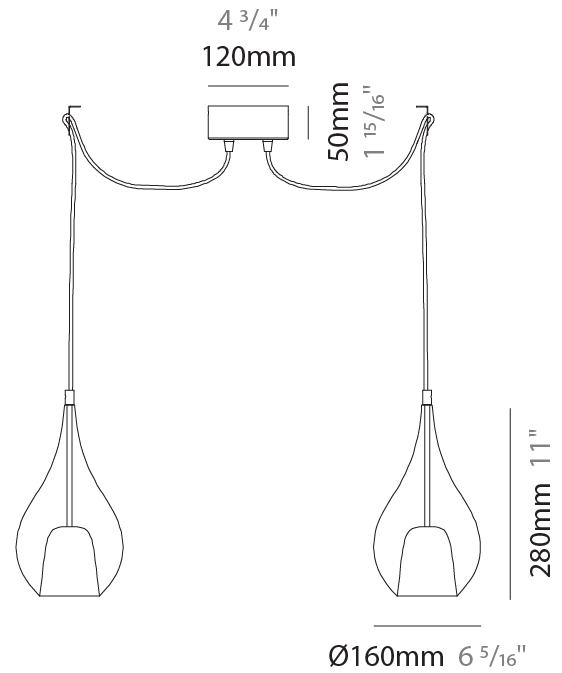

PROJECT	
TYPE	
SPECIFIER	
QUANTITY	
DATE	

ZOE 2 LIGHT SWAG SUSPENSION

D141127-

base number	Finish Options	Finish Options

1. To build a product code in our configurator select the specify button on the base model # product page
2. To build a manual product code on this datasheet choose from the options listed below in blue font and add the suffix to the base model #

GENERAL

Series: Zoe
Subseries: Zoe 2 Light Swag
Partner: Cangini & Tucci
Division: Design
Installation: Suspension
Product Type: Pendant
Mounting Location: Ceiling

PHYSICAL

Shape: Teardrop
Diameter (mm): 160
Diameter (in): 6 ⁵/₁₆
Height (mm): 280
Height (in): 11
Max. Overall Height (mm): 2280
Max. Overall Height (in): 89 ³/₄
Weight (kg): 1.53
Weight (lbs): 3.37
Diffuser: Glass - Opal
Fixture Finish: AMB / BLK / BRZ / GLD / GRN / PNK / RUB / SKB / SMK / TOB / TRA
Holder Finish: CHR / MWH / MBK / BCR
Fixture Material: Glass / Metal
Primary Material: Glass - Borosilicate
Cable Details: 2000mm cable

ELECTRICAL

Number of Lamps: 2
Lamp Type: LED Retrofit
Bulb Included: Bulb Not Included
Total Output Wattage (W): 10
Max. Wattage Per Lamp (W): 5
Lamp Base: G9
Input Voltage (V): 120

LED

OPTICAL

RATINGS AND CERTIFICATIONS

Certified By: Certified for North American Standards
IP rating: IP20