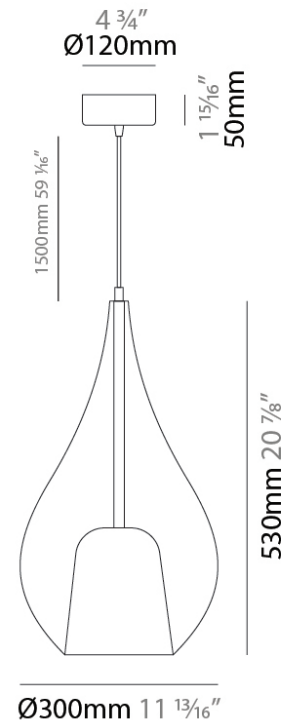

PROJECT
TYPE
SPECIFIER
QUANTITY
DATE

ZOE VINCENT - MONOPOINT SUSPENSION

D141179-

base number   Finish
Options

1. To build a product code in our configurator select the specify button on the base model # product page
2. To build a manual product code on this datasheet choose from the options listed below in blue font and add the suffix to the base model #

GENERAL

Series: Zoe
Subseries: Zoe Vincent - Monopoint
Partner: Cangani & Tucci
Division: Design
Installation: Suspension
Product Type: Pendant
Mounting Location: Ceiling

PHYSICAL

Shape: Teardrop
Diameter (mm): 300
Diameter (in): 11 ¹³/₁₆
Height (mm): 530
Height (in): 20 ⁷/₈
Max. Overall Height (mm): 2030
Max. Overall Height (in): 79 ¹⁵/₁₆
Weight (kg): 2.50
Weight (lbs): 5.51
Diffuser: Glass - Opal
Fixture Finish: MSB / MBS / TRS
Holder Finish: BLK
Fixture Material: Glass / Metal
Primary Material: Glass - Borosilicate
Cable Details: 1500mm Cable

ELECTRICAL

Number of Lamps: 1
Lamp Type: LED Retrofit
Lamp Shape: A19
Bulb Included: Bulb Not Included
Max. Wattage Per Lamp (W): 16
Lamp Base: E26
Input Voltage (V): 120
Upon Request: 277Vac / GU24

LED

OPTICAL

RATINGS AND CERTIFICATIONS

Certified By: Certified for North American Standards
IP rating: IP20