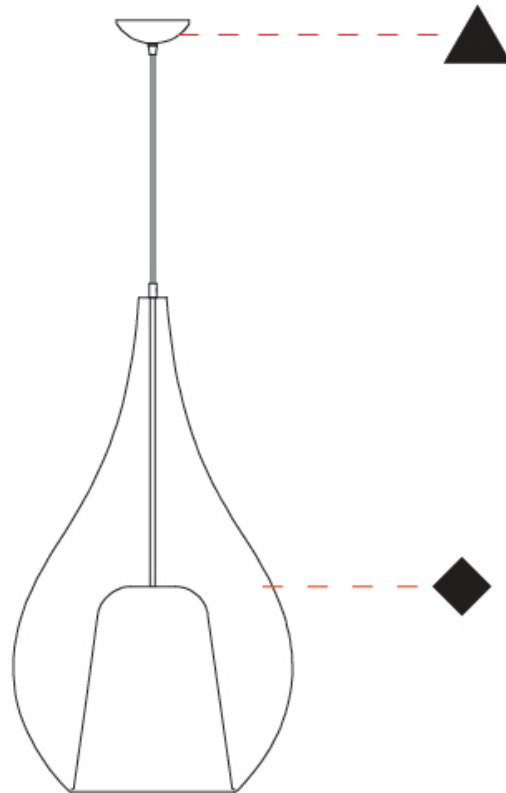

ZOE MAX SUSPENSION

D141268-

PROJECT _____

TYPE _____

SPECIFIER _____

QUANTITY _____

DATE _____

D