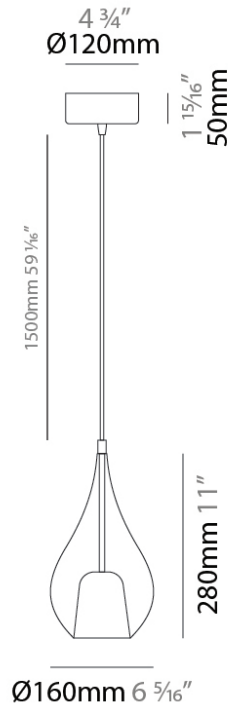

ZOE VINCENT - MONOPOINT SUSPENSION

D141177-

base number   Finish
Options

1. To build a product code in our configurator select the specify button on the base model # product page
2. To build a manual product code on this datasheet choose from the options listed below in blue font and add the suffix to the base model #

GENERAL

Series: Zoe
Subseries: Zoe Vincent - Monopoint
Partner: Cangini & Tucci
Division: Design
Installation: Suspension
Product Type: Pendant
Mounting Location: Ceiling

PHYSICAL

Shape: Teardrop
Diameter (mm): 160
Diameter (in): 6 ⁵/₁₆
Height (mm): 280
Height (in): 11
Max. Overall Height (mm): 1780
Max. Overall Height (in): 70 ⁷/₁₆
Weight (kg): 0.79
Weight (lbs): 1.74
Diffuser: Glass - Opal
Fixture Finish: [MSB / MBS / TRS](#)
Holder Finish: BLK
Fixture Material: Glass / Metal
Primary Material: Glass - Borosilicate
Cable Details: 1500mm cable

ELECTRICAL

Number of Lamps: 1
Lamp Type: LED Retrofit
Bulb Included: Bulb Not Included
Max. Wattage Per Lamp (W): 5
Lamp Base: G9
Input Voltage (V): 120

LED

OPTICAL

RATINGS AND CERTIFICATIONS

Certified By: Certified for North American Standards
IP rating: IP20

PROJECT	_____
TYPE	_____
SPECIFIER	_____
QUANTITY	_____
DATE	_____