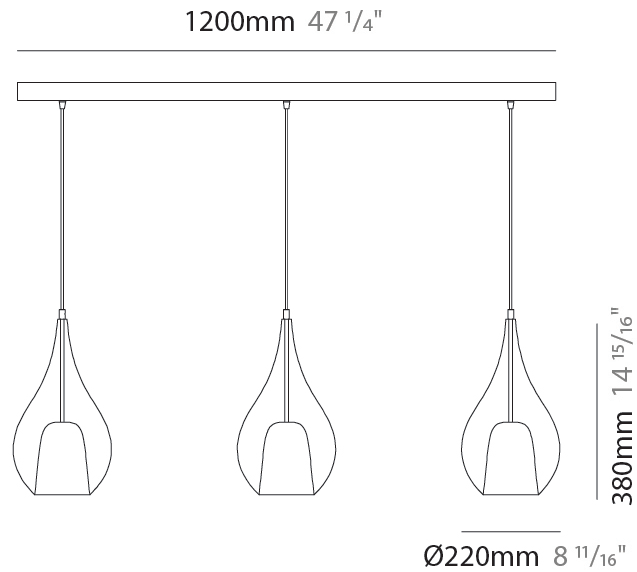

ZOE 3 LIGHT LINEAR SUSPENSION

D141132- -

base number   Finish   Finish
Options   Options

1. To build a product code in our configurator select the specify button on the base model # product page
2. To build a manual product code on this datasheet choose from the options listed below in blue font and add the suffix to the base model #

GENERAL

Series: Zoe
Subseries: Zoe 3 Light Linear
Partner: Cangini & Tucci
Division: Design
Installation: Suspension
Product Type: Pendant
Mounting Location: Ceiling

PHYSICAL

Shape: Teardrop
Length (mm): 1200
Length (in): 47 1/4
Height (mm): 280
Height (in): 11
Max. Overall Height (mm): 1780
Max. Overall Height (in): 70 7/16
Weight (kg): 5.59
Weight (lbs): 12.32
Diffuser: Glass - Opal
Fixture Finish: [AMB](#) / [BLK](#) / [BRZ](#) / [GLD](#) / [GRN](#) / [PNK](#) / [RUB](#) / [SKB](#) / [SMK](#) / [TOB](#) / [TRA](#)
Holder Finish: CHR / MWH / MBK / BCR
Fixture Material: Glass / Metal
Primary Material: Glass - Borosilicate
Cable Details: 1500mm cable

ELECTRICAL

Number of Lamps: 3
Lamp Type: LED Retrofit
Lamp Shape: A19
Bulb Included: Bulb Not Included
Total Output Wattage (W): 48
Max. Wattage Per Lamp (W): 16
Lamp Base: E26
Input Voltage (V): 120
Upon Request: 277Vac / GU24

LED

OPTICAL

RATINGS AND CERTIFICATIONS

Certified By: Certified for North American Standards
IP rating: IP20