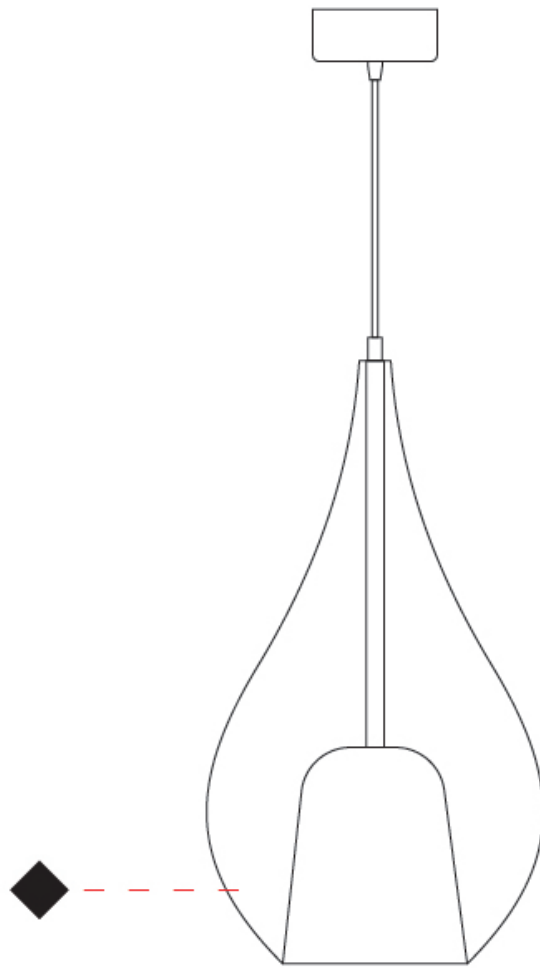

ZOE VINCENT - MONOPOINT SUSPENSION

D141179-

PROJECT

TYPE

SPECIFIER

QUANTITY

DATE

D