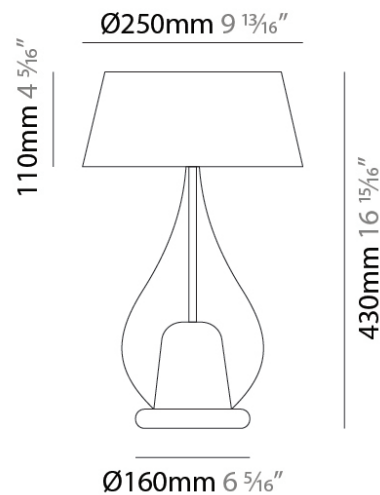

PROJECT
TYPE
SPECIFIER
QUANTITY
DATE

ZOE VINCENT - PORTABLE PORTABLE

D144028-

base number Finish
Options

1. To build a product code in our configurator select the specify button on the base model # product page
2. To build a manual product code on this datasheet choose from the options listed below in blue font and add the suffix to the base model #

GENERAL

Series: Zoe
Subseries: Zoe Vincent - Portable
Partner: Cangani & Tucci
Division: Design
Installation: Portable
Product Type: Table
Mounting Location: Table

PHYSICAL

Shape: Teardrop
Diameter (mm): 250
Diameter (in): 9 ¹³/₁₆
Height (mm): 430
Height (in): 16 ¹⁵/₁₆
Weight (kg): 1.10
Weight (lbs): 2.43
Diffuser: Glass - Opal
Fixture Finish: MSB / TRA
Holder Finish: BLK
Fixture Material: Glass / Metal
Primary Material: Glass - Borosilicate

ELECTRICAL

Number of Lamps: 1
Lamp Type: LED + LED Retrofit
Input Wattage (W): 4.3
Bulb Included: Bulb Not Included
Max. Wattage Per Lamp (W): 3
Lamp Base: E12
Dimming: Non-Dimmable
Input Voltage (V): 120

LED

Number of LEDs: 1
Color Temperature (°K): 3000
Max. Delivered Lumen (lm): 350
Nominal Lumen (lm): 350

OPTICAL

RATINGS AND CERTIFICATIONS

Certified By: Certified for North American Standards
IP rating: IP20