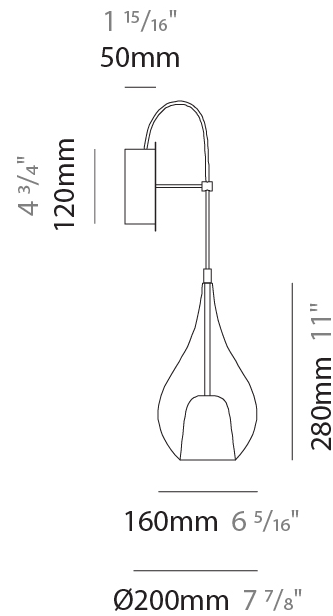

ZOE SURFACE

D143021-

base number   Finish   Finish
Options   Options

1. To build a product code in our configurator select the specify button on the base model # product page
2. To build a manual product code on this datasheet choose from the options listed below in blue font and add the suffix to the base model #

GENERAL

Series: Zoe
Partner: Cangini & Tucci
Division: Design
Installation: Surface
Product Type: Wall Surface
Mounting Location: Wall

PHYSICAL

Shape: Teardrop
Diameter (mm): 160
Diameter (in): 6 ⁵/₁₆
Height (mm): 280
Depth (mm): 200
Height (in): 11
Depth (in): 7 ⁷/₈
Max. Overall Height (mm): 780
Max. Overall Height (in): 30 ¹¹/₁₆
Extension (mm): 200
Extension (in): 7 78
Weight (kg): 0.875
Weight (lbs): 1.93
Diffuser: Glass - Opal
Fixture Finish: [AMB](#) / [BLK](#) / [BRZ](#) / [GLD](#) / [GRN](#) / [PNK](#) / [RUB](#) / [SKB](#) / [SMK](#) / [TOB](#) / [TRA](#)
Holder Finish: CHR / MWH / MBK / BCR
Fixture Material: Glass / Metal
Primary Material: Glass - Borosilicate

ELECTRICAL

Number of Lamps: 1
Lamp Type: LED Retrofit
Bulb Included: Bulb Not Included
Max. Wattage Per Lamp (W): 5
Lamp Base: G9
Input Voltage (V): 120

LED

OPTICAL

RATINGS AND CERTIFICATIONS

Certified By: Certified for North American Standards
IP rating: IP20

PROJECT
TYPE
SPECIFIER
QUANTITY
DATE