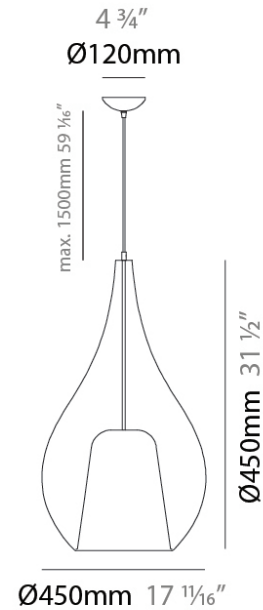

ZOE MAX SUSPENSION

D141268- -

base number   Finish Options   Finish Options

1. To build a product code in our configurator select the specify button on the base model # product page
2. To build a manual product code on this datasheet choose from the options listed below in blue font and add the suffix to the base model #

GENERAL

Series: Zoe
Subseries: Zoe Max
Partner: Cangini & Tucci
Division: Design
Installation: Suspension
Product Type: Pendant
Mounting Location: Ceiling

PHYSICAL

Shape: Teardrop
Diameter (mm): 450
Diameter (in): 17 ¾
Height (mm): 800
Height (in): 31 ½
Max. Overall Height (mm): 2300
Max. Overall Height (in): 90 ½
Weight (kg): 7.80
Weight (lbs): 17.19
Diffuser: Glass - Opal
Fixture Finish: [AMB / GRN / BRZ / PNK / RUB / SKB / SMK / TOB / TRA / GLD / BLK](#)
Holder Finish: CHR / MWH / MBK / BCR
Fixture Material: Glass / Metal
Primary Material: Glass - Borosilicate
Cable Details: 1500mm Cable

ELECTRICAL

Number of Lamps: 1
Lamp Type: LED Retrofit
Lamp Shape: A19
Bulb Included: Bulb Not Included
Max. Wattage Per Lamp (W): 25
Lamp Base: E26
Input Voltage (V): 120
Upon Request: 277Vac / GU24

LED

OPTICAL

RATINGS AND CERTIFICATIONS

Certified By: Certified for North American Standards
IP rating: IP20

PROJECT
TYPE
SPECIFIER
QUANTITY
DATE