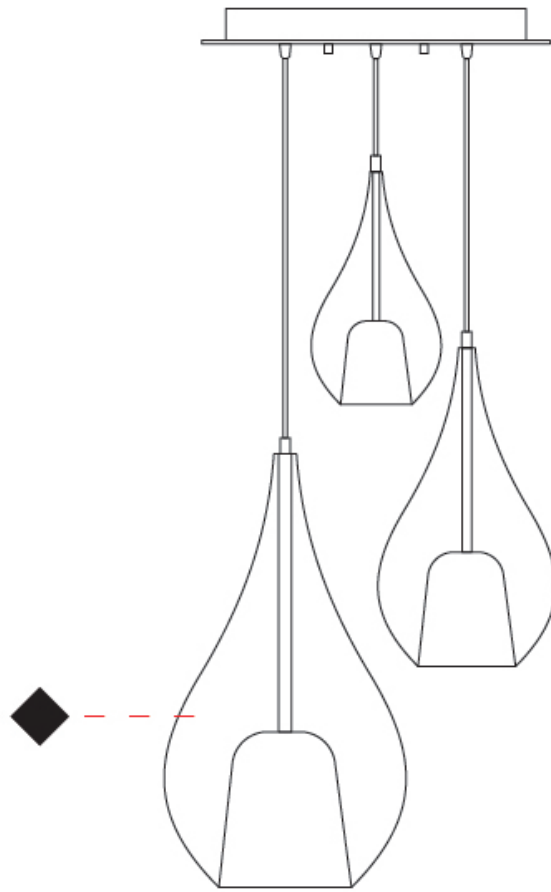

ZOE VINCENT 3 LIGHT CLUSTER SUSPENSION

D141251-

PROJECT

TYPE

SPECIFIER

QUANTITY

DATE

D