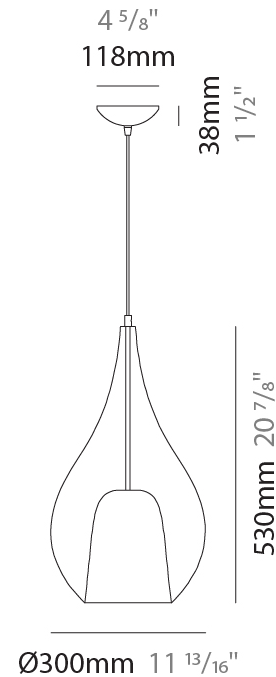

PROJECT	_____
TYPE	_____
SPECIFIER	_____
QUANTITY	_____
DATE	_____

ZOE MONOPOINT SUSPENSION

D141123-

base number   Finish Options   -   Finish Options

1. To build a product code in our configurator select the specify button on the base model # product page
2. To build a manual product code on this datasheet choose from the options listed below in blue font and add the suffix to the base model #

GENERAL

Series: Zoe
Subseries: Zoe Monopoint
Partner: Cangini & Tucci
Division: Design
Installation: Suspension
Product Type: Pendant
Mounting Location: Ceiling

PHYSICAL

Shape: Teardrop
Diameter (mm): 300
Diameter (in): 11 ¹³/₁₆
Height (mm): 530
Height (in): 20 ⁷/₈
Max. Overall Height (mm): 2030
Max. Overall Height (in): 79 ¹⁵/₁₆
Weight (kg): 2.50
Weight (lbs): 5.51
Diffuser: Glass - Opal
Fixture Finish: [AMB / BLK / BRZ / GLD / GRN / PNK / RUB / SKB / SMK / TOB / TRA](#)
Holder Finish: CHR / MWH / MBK / BCR
Fixture Material: Glass / Metal
Primary Material: Glass - Borosilicate
Cable Details: 1500mm Cable

ELECTRICAL

Number of Lamps: 1
Lamp Type: LED Retrofit
Lamp Shape: A19
Bulb Included: Bulb Not Included
Max. Wattage Per Lamp (W): 16
Lamp Base: E26
Input Voltage (V): 120
Upon Request: 277Vac / GU24

LED

OPTICAL

RATINGS AND CERTIFICATIONS

Certified By: Certified for North American Standards
IP rating: IP20