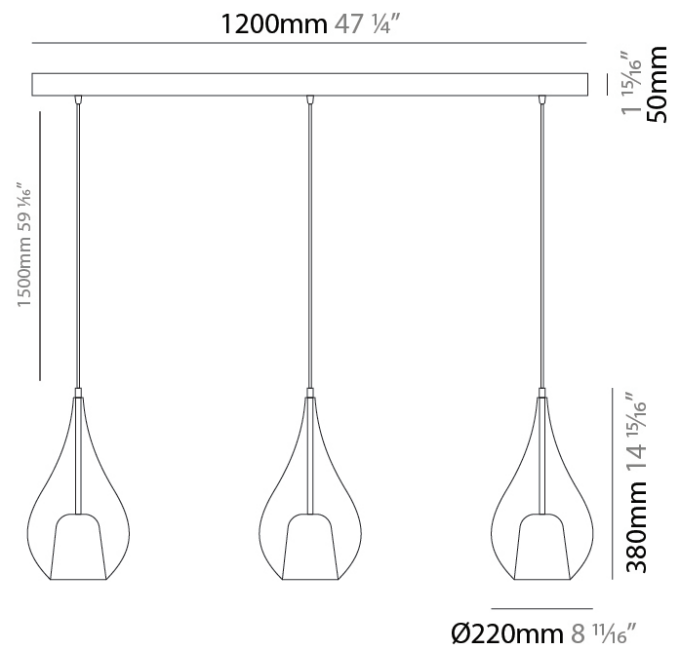

PROJECT	_____
TYPE	_____
SPECIFIER	_____
QUANTITY	_____
DATE	_____

ZOE VINCENT 3 LIGHT LINEAR SUSPENSION

D141250-

base number   Finish
Options

1. To build a product code in our configurator select the specify button on the base model # product page
2. To build a manual product code on this datasheet choose from the options listed below in blue font and add the suffix to the base model #

GENERAL

Series: Zoe
Subseries: Zoe Vincent 3 Light Linear
Partner: Cangini & Tucci
Division: Design
Installation: Suspension
Product Type: Pendant
Mounting Location: Ceiling

PHYSICAL

Shape: Teardrop
Length (mm): 1200
Length (in): 47 ¼
Height (mm): 280
Height (in): 11
Max. Overall Height (mm): 1780
Max. Overall Height (in): 70 ⅞
Weight (kg): 5.59
Weight (lbs): 12.32
Diffuser: Glass - Opal
Fixture Finish: [MSB / MBS / TRS](#)
Holder Finish: BLK
Fixture Material: Glass / Metal
Primary Material: Glass - Borosilicate
Cable Details: 1500mm cable

ELECTRICAL

Number of Lamps: 3
Lamp Type: LED Retrofit
Lamp Shape: A19
Bulb Included: Bulb Not Included
Total Output Wattage (W): 48
Max. Wattage Per Lamp (W): 16
Lamp Base: E26
Input Voltage (V): 120
Upon Request: 277Vac / GU24

LED

OPTICAL

RATINGS AND CERTIFICATIONS

Certified By: Certified for North American Standards
IP rating: IP20