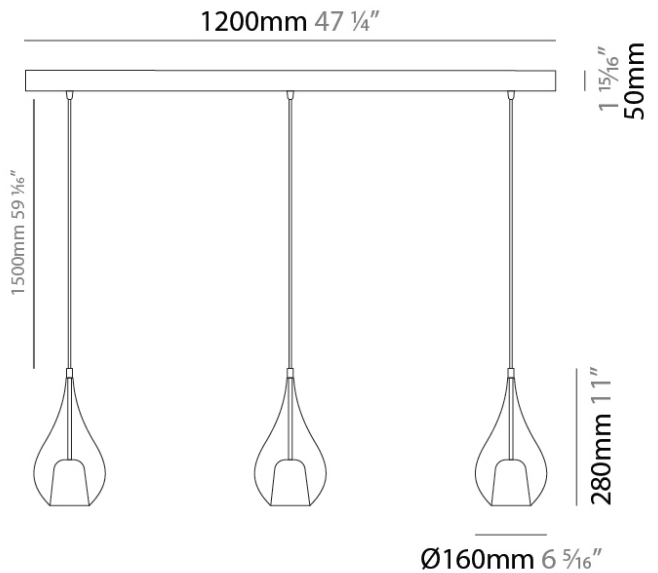

PROJECT	
TYPE	
SPECIFIER	
QUANTITY	
DATE	

ZOE VINCENT 3 LIGHT LINEAR SUSPENSION

D141249-

base number Finish
Options

1. To build a product code in our configurator select the specify button on the base model # product page
2. To build a manual product code on this datasheet choose from the options listed below in blue font and add the suffix to the base model #

GENERAL

Series: Zoe
Subseries: Zoe Vincent 3 Light Linear
Partner: Cangini & Tucci
Division: Design
Installation: Suspension
Product Type: Pendant
Mounting Location: Ceiling

PHYSICAL

Shape: Teardrop
Length (mm): 1000
Length (in): 39 ³/₈
Height (mm): 280
Height (in): 11
Max. Overall Height (mm): 1780
Max. Overall Height (in): 70 ⁷/₁₆
Weight (kg): 2.90
Weight (lbs): 6.39
Diffuser: Glass - Opal
Fixture Finish: [MSB / MBS / TRS](#)
Holder Finish: BLK
Fixture Material: Glass / Metal
Primary Material: Glass - Borosilicate
Cable Details: 1500mm cable

ELECTRICAL

Number of Lamps: 3
Lamp Type: LED Retrofit
Bulb Included: Bulb Not Included
Total Output Wattage (W): 15
Max. Wattage Per Lamp (W): 5
Lamp Base: G9
Input Voltage (V): 120

LED

OPTICAL

RATINGS AND CERTIFICATIONS

Certified By: Certified for North American Standards
IP rating: IP20