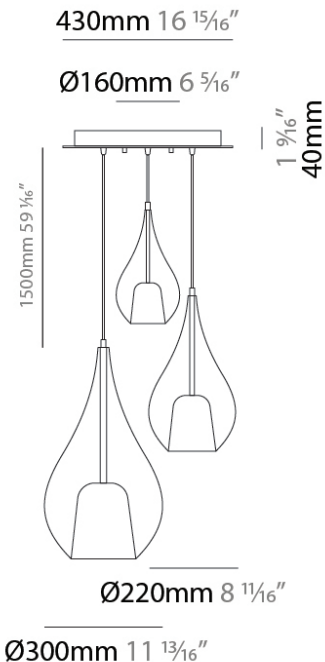

PROJECT
TYPE
SPECIFIER
QUANTITY
DATE

ZOE VINCENT 3 LIGHT CLUSTER SUSPENSION

D141251-

base number Finish
Options

1. To build a product code in our configurator select the specify button on the base model # product page
2. To build a manual product code on this datasheet choose from the options listed below in blue font and add the suffix to the base model #

GENERAL

Series: Zoe
Subseries: Zoe Vincent 3 Light Cluster
Partner: Cangani & Tucci
Division: Design
Installation: Suspension
Product Type: Pendant
Mounting Location: Ceiling

PHYSICAL

Shape: Teardrop
Diameter (mm): 430
Diameter (in): 16 ¹⁵/₁₆
Height (mm): 1500
Height (in): 59 ¹⁵/₁₆
Weight (kg): 6.48
Weight (lbs): 14.29
Diffuser: Glass - Opal
Fixture Finish: MSB / MBS / TRS
Holder Finish: BLK
Fixture Material: Glass / Metal
Primary Material: Glass - Borosilicate
Cable Details: 1500mm cable

ELECTRICAL

Number of Lamps: 3
Lamp Type: LED Retrofit
Bulb Included: Bulb Not Included
Total Output Wattage (W): 37
Max. Wattage Per Lamp (W): 16 + 5
Lamp Base: E26 + G9
Input Voltage (V): 120

LED

OPTICAL

RATINGS AND CERTIFICATIONS

Certified By: Certified for North American Standards
IP rating: IP20