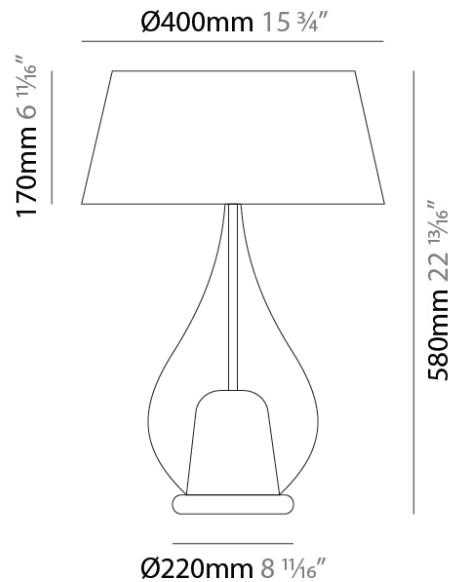

PROJECT
TYPE
SPECIFIER
QUANTITY
DATE

ZOE VINCENT - PORTABLE PORTABLE

D144029-

base number Finish
Options

1. To build a product code in our configurator select the specify button on the base model # product page
2. To build a manual product code on this datasheet choose from the options listed below in blue font and add the suffix to the base model #

GENERAL

Series: Zoe
Subseries: Zoe Vincent - Portable
Partner: Cangini & Tucci
Division: Design
Installation: Portable
Product Type: Table
Mounting Location: Table

PHYSICAL

Shape: Teardrop
Diameter (mm): 400
Diameter (in): 15 3/4
Height (mm): 580
Height (in): 22 13/16
Weight (kg): 1.92
Weight (lbs): 4.23
Diffuser: Glass - Opal
Fixture Finish: MSB / TRA
Holder Finish: BLK
Fixture Material: Glass / Metal
Primary Material: Glass - Borosilicate

ELECTRICAL

Number of Lamps: 1
Lamp Type: LED + LED Retrofit
Input Wattage (W): 4.3
Bulb Included: Bulb Not Included
Max. Wattage Per Lamp (W): 8
Lamp Base: E26
Dimming: Non-Dimmable
Input Voltage (V): 120

LED

Number of LEDs: 1
Color Temperature (°K): 3000
Max. Delivered Lumen (lm): 350
Nominal Lumen (lm): 350

OPTICAL

RATINGS AND CERTIFICATIONS

Certified By: Certified for North American Standards
IP rating: IP20