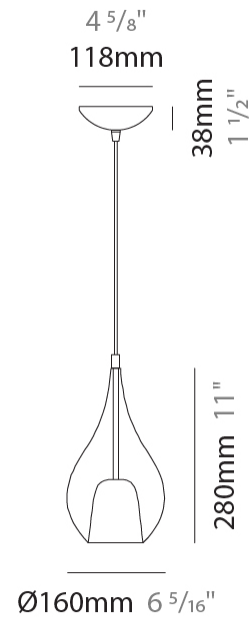

ZOE MONOPOINT SUSPENSION

D141121- -

base number   Finish Options   Finish Options

1. To build a product code in our configurator select the specify button on the base model # product page
2. To build a manual product code on this datasheet choose from the options listed below in blue font and add the suffix to the base model #

GENERAL

Series: Zoe
Subseries: Zoe Monopoint
Partner: Cangini & Tucci
Division: Design
Installation: Suspension
Product Type: Pendant
Mounting Location: Ceiling

PHYSICAL

Shape: Teardrop
Diameter (mm): 160
Diameter (in): 6 ⁵/₁₆
Height (mm): 280
Height (in): 11
Max. Overall Height (mm): 1780
Max. Overall Height (in): 70 ⁷/₁₆
Weight (kg): 0.79
Weight (lbs): 1.74
Diffuser: Glass - Opal
Fixture Finish: [AMB](#) / [BLK](#) / [BRZ](#) / [GLD](#) / [GRN](#) / [PNK](#) / [RUB](#) / [SKB](#) / [SMK](#) / [TOB](#) / [TRA](#)
Holder Finish: [CHR](#) / [MWH](#) / [MBK](#) / [BCR](#)
Fixture Material: Glass / Metal
Primary Material: Glass - Borosilicate
Cable Details: 1500mm cable

ELECTRICAL

Number of Lamps: 1
Lamp Type: LED Retrofit
Bulb Included: Bulb Not Included
Max. Wattage Per Lamp (W): 5
Lamp Base: G9
Input Voltage (V): 120

LED

OPTICAL

RATINGS AND CERTIFICATIONS

Certified By: Certified for North American Standards
IP rating: IP20