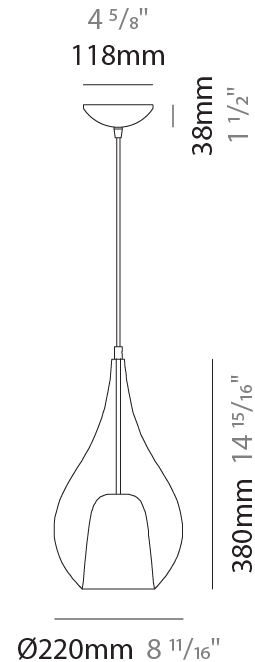

PROJECT	_____
TYPE	_____
SPECIFIER	_____
QUANTITY	_____
DATE	_____

ZOE MONOPOINT SUSPENSION

D141122-

base number   Finish Options   -   Finish Options

1. To build a product code in our configurator select the specify button on the base model # product page
2. To build a manual product code on this datasheet choose from the options listed below in blue font and add the suffix to the base model #

GENERAL

Series: Zoe
Subseries: Zoe Monopoint
Partner: Cangini & Tucci
Division: Design
Installation: Suspension
Product Type: Pendant
Mounting Location: Ceiling

PHYSICAL

Shape: Teardrop
Diameter (mm): 220
Diameter (in): 8 ¹¹/₁₆
Height (mm): 380
Height (in): 14 ¹⁵/₁₆
Max. Overall Height (mm): 1880
Max. Overall Height (in): 74
Weight (kg): 1.51
Weight (lbs): 3.33
Diffuser: Glass - Opal
Fixture Finish: [AMB](#) / [BLK](#) / [BRZ](#) / [GLD](#) / [GRN](#) / [PNK](#) / [RUB](#) / [SKB](#) / [SMK](#) / [TOB](#) / [TRA](#)
Holder Finish: CHR / MWH / MBK / BCR
Fixture Material: Glass / Metal
Primary Material: Glass - Borosilicate
Cable Details: 1500mm cable

ELECTRICAL

Number of Lamps: 1
Lamp Type: LED Retrofit
Lamp Shape: A19
Bulb Included: Bulb Not Included
Max. Wattage Per Lamp (W): 16
Lamp Base: E26
Input Voltage (V): 120
Upon Request: 277Vac / GU24

LED

OPTICAL

RATINGS AND CERTIFICATIONS

Certified By: Certified for North American Standards
IP rating: IP20