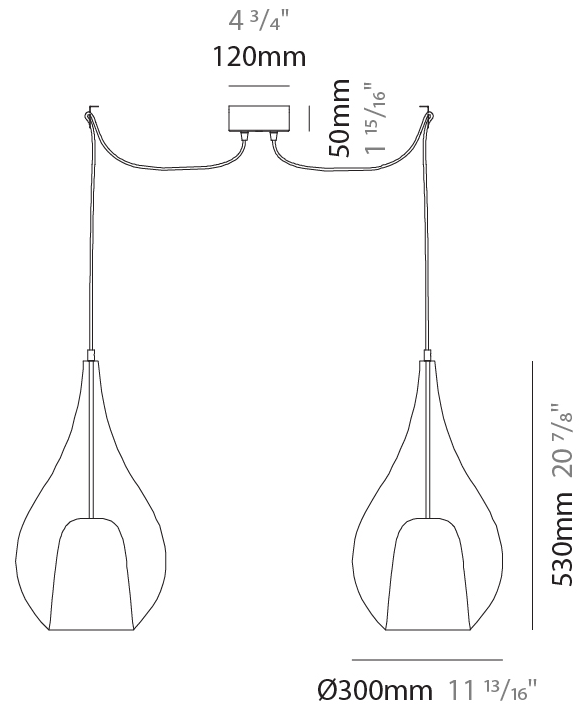

PROJECT	
TYPE	
SPECIFIER	
QUANTITY	
DATE	

ZOE 2 LIGHT SWAG SUSPENSION

D141130-

base number	Finish Options	Finish Options

1. To build a product code in our configurator select the specify button on the base model # product page
2. To build a manual product code on this datasheet choose from the options listed below in blue font and add the suffix to the base model #

GENERAL

Series: Zoe
Subseries: Zoe 2 Light Swag
Partner: Cangini & Tucci
Division: Design
Installation: Suspension
Product Type: Pendant
Mounting Location: Ceiling

PHYSICAL

Shape: Teardrop
Diameter (mm): 300
Diameter (in): 11 ¹³/₁₆
Height (mm): 530
Height (in): 20 ⁷/₈
Max. Overall Height (mm): 2530
Max. Overall Height (in): 99 ⁵/₈
Weight (kg): 4.8
Weight (lbs): 10.58
Diffuser: Glass - Opal
Fixture Finish: AMB / BLK / BRZ / GLD / GRN / PNK / RUB / SKB / SMK / TOB / TRA
Holder Finish: CHR / MWH / MBK / BCR
Fixture Material: Glass / Metal
Primary Material: Glass - Borosilicate
Cable Details: 2000mm cable

ELECTRICAL

Number of Lamps: 2
Lamp Type: LED Retrofit
Lamp Shape: A19
Bulb Included: Bulb Not Included
Total Output Wattage (W): 32
Max. Wattage Per Lamp (W): 16
Lamp Base: E26
Input Voltage (V): 120
Upon Request: 277Vac / GU24

LED

OPTICAL

RATINGS AND CERTIFICATIONS

Certified By: Certified for North American Standards
IP rating: IP20