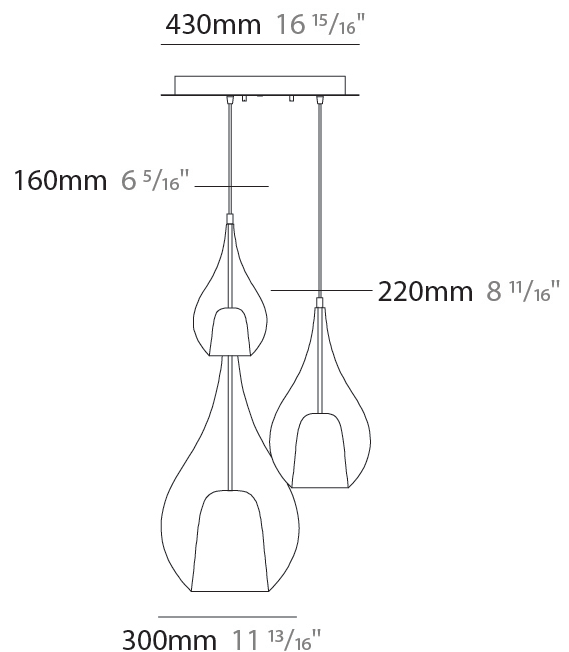

PROJECT	_____
TYPE	_____
SPECIFIER	_____
QUANTITY	_____
DATE	_____

ZOE 3 LIGHT CLUSTER SUSPENSION

D141133-

base number	Finish	Finish
	Options	Options

1. To build a product code in our configurator select the specify button on the base model # product page
2. To build a manual product code on this datasheet choose from the options listed below in blue font and add the suffix to the base model #

GENERAL

Series: Zoe
Subseries: Zoe 3 Light Cluster
Partner: Cangini & Tucci
Division: Design
Installation: Suspension
Product Type: Pendant
Mounting Location: Ceiling

PHYSICAL

Shape: Teardrop
Diameter (mm): 430
Diameter (in): 16 ¹⁵/₁₆
Height (mm): 1500
Height (in): 59 ¹⁵/₁₆
Weight (kg): 6.48
Weight (lbs): 14.29
Diffuser: Glass - Opal
Fixture Finish: AMB / BLK / BRZ / GLD / GRN / PNK / RUB / SKB / SMK / TOB / TRA
Holder Finish: CHR / MWH / MBK / BCR
Fixture Material: Glass / Metal
Primary Material: Glass - Borosilicate
Cable Details: 1500mm cable

ELECTRICAL

Number of Lamps: 3
Lamp Type: LED Retrofit
Bulb Included: Bulb Not Included
Total Output Wattage (W): 37
Max. Wattage Per Lamp (W): 16 + 5
Lamp Base: E26 + G9
Input Voltage (V): 120

LED

OPTICAL

RATINGS AND CERTIFICATIONS

Certified By: Certified for North American Standards
IP rating: IP20