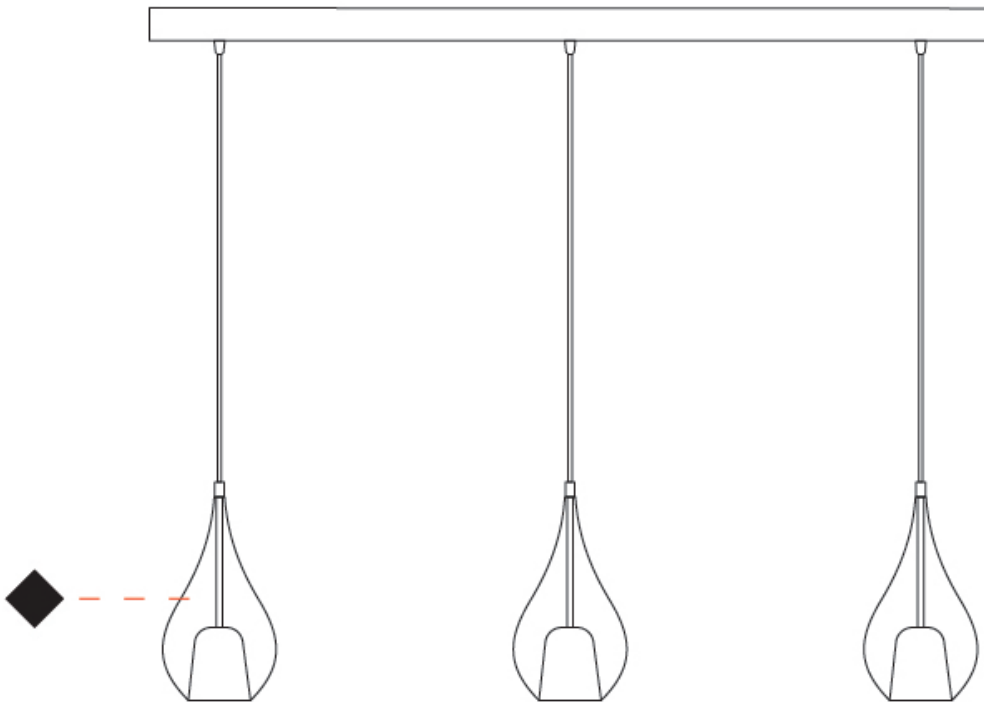

## ZOE VINCENT 3 LIGHT LINEAR SUSPENSION

D141249-

PROJECT \_\_\_\_\_

TYPE \_\_\_\_\_

SPECIFIER \_\_\_\_\_

QUANTITY \_\_\_\_\_

DATE \_\_\_\_\_

D