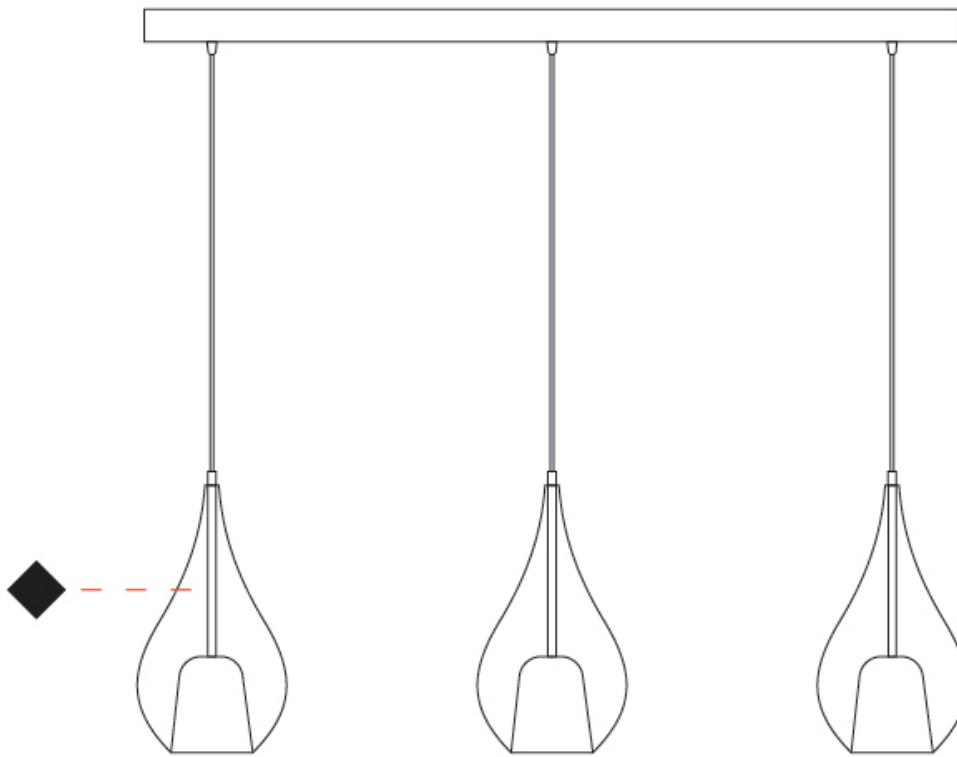

ZOE VINCENT 3 LIGHT LINEAR SUSPENSION

D141250-

PROJECT _____

TYPE _____

SPECIFIER _____

QUANTITY _____

DATE _____

D