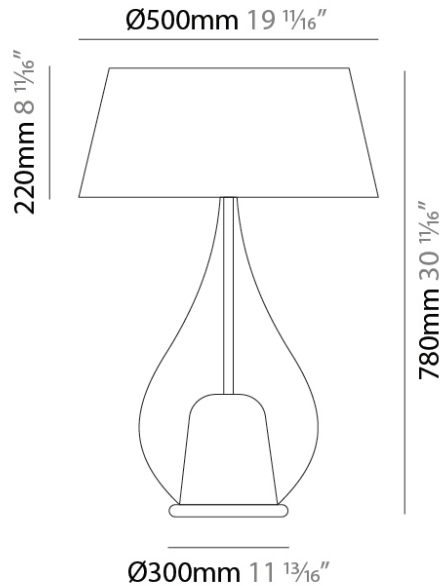

PROJECT	_____
TYPE	_____
SPECIFIER	_____
QUANTITY	_____
DATE	_____

ZOE VINCENT - PORTABLE PORTABLE

D144030-

base number   Finish
Options

1. To build a product code in our configurator select the specify button on the base model # product page
2. To build a manual product code on this datasheet choose from the options listed below in blue font and add the suffix to the base model #

GENERAL

Series: Zoe
Subseries: Zoe Vincent - Portable
Partner: Cangini & Tucci
Division: Design
Installation: Portable
Product Type: Table
Mounting Location: Table

PHYSICAL

Shape: Teardrop
Diameter (mm): 500
Diameter (in): 19 11/16
Height (mm): 780
Height (in): 30 11/16
Weight (kg): 3.435
Weight (lbs): 7.57
Diffuser: Glass - Opal
Fixture Finish: MSB / TRA
Holder Finish: BLK
Fixture Material: Glass / Metal
Primary Material: Glass - Borosilicate

ELECTRICAL

Number of Lamps: 1
Lamp Type: LED + LED Retrofit
Input Wattage (W): 4.3
Bulb Included: Bulb Not Included
Max. Wattage Per Lamp (W): 8
Lamp Base: E26
Dimming: Non-Dimmable
Input Voltage (V): 120

LED

Number of LEDs: 1
Color Temperature (°K): 3000
Max. Delivered Lumen (lm): 350
Nominal Lumen (lm): 350

OPTICAL

RATINGS AND CERTIFICATIONS

Certified By: Certified for North American Standards
IP rating: IP20