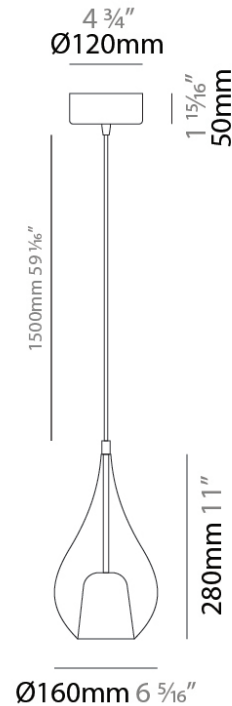

ZOE VINCENT - MONOPOINT SUSPENSION

D141177-

base number Finish
Options

1. To build a product code in our configurator select the specify button on the base model # product page
2. To build a manual product code on this datasheet choose from the options listed below in blue font and add the suffix to the base model #

GENERAL

Series: Zoe
Subseries: Zoe Vincent - Monopoint
Brand: Cangini & Tucci
Division: Design
Mounting Type: Suspension
Mounting Location: Ceiling
Subcategory: Pendant

PHYSICAL

Shape: Teardrop
Diameter (mm): 160
Diameter (in): 6 ⁵/₁₆
Height (mm): 280
Height (in): 11
Max. Overall Height (mm): 1780
Max. Overall Height (in): 70 ⁷/₁₆
Light Distribution: Omnidirectional
Weight (kg): 0.79
Weight (lbs): 1.74
Diffuser: Glass - Opal
Fixture Finish: [MSB / MBS / TRS](#)
Holder Finish: BLK
Fixture Material: Glass / Metal
Cable Details: 1500mm cable

ELECTRICAL

Number of Lamps: 1
Lamp Type: LED Retrofit
Bulb Included: Bulb Not Included
Max. Wattage Per Lamp (W): 5
Lamp Base: G9
Input Voltage (V): 120

LED

OPTICAL

RATINGS AND CERTIFICATIONS

Certified By: Certified for North American Standards
IP rating: IP20

PROJECT
TYPE
SPECIFIER
QUANTITY
DATE