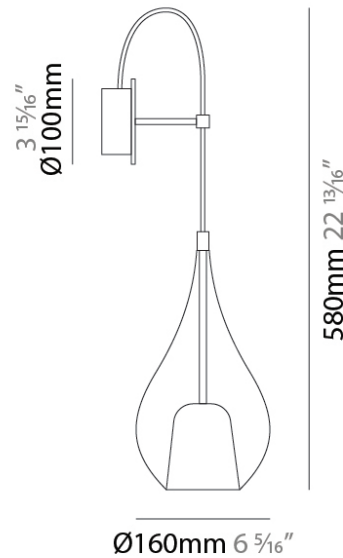

GENERAL

Series: Zoe
 Subseries: Zoe Vincent - Monopoint
 Brand: Cangini & Tucci
 Division: Design
 Mounting Type: Suspension
 Mounting Location: Ceiling
 Subcategory: Pendant

PHYSICAL

Shape: Teardrop
 Diameter (mm): 160
 Diameter (in): 6 ⁵/₁₆
 Height (mm): 280
 Height (in): 11
 Max. Overall Height (mm): 1780
 Max. Overall Height (in): 70 ⁷/₁₆
 Light Distribution: Omnidirectional
 Weight (kg): 0.79
 Weight (lbs): 1.74
 Diffuser: Glass - Opal
 Fixture Finish: [MSB / MBS / TRS](#)
 Holder Finish: BLK
 Fixture Material: Glass / Metal
 Cable Details: 1500mm cable

GENERAL

Series: Zoe
 Subseries: Zoe Vincent
 Brand: Cangiini & Tucci
 Division: Design
 Mounting Type: Surface
 Mounting Location: Wall
 Subcategory: Ambient

PHYSICAL

Shape: Teardrop
 Diameter (mm): 160
 Diameter (in): 6 5/16
 Height (mm): 280
 Depth (mm): 200
 Height (in): 11
 Depth (in): 7 7/8
 Max. Overall Height (mm): 780
 Max. Overall Height (in): 30 11/16
 Extension (mm): 200
 Extension (in): 7 7/8
 Light Distribution: Omnidirectional
 Weight (kg): 0.875
 Weight (lbs): 1.93
 Diffuser: Glass - Opal
 Fixture Finish: [MSB / MBS / TRS](#)
 Holder Finish: BLK
 Fixture Material: Glass / Metal

ELECTRICAL

Number of Lamps: 1
 Lamp Type: LED Retrofit
 Bulb Included: Bulb Not Included
 Max. Wattage Per Lamp (W): 5
 Lamp Base: G9
 Input Voltage (V): 120

LED

OPTICAL

RATINGS AND CERTIFICATIONS

Certified By: Certified for North American Standards
 IP rating: IP20