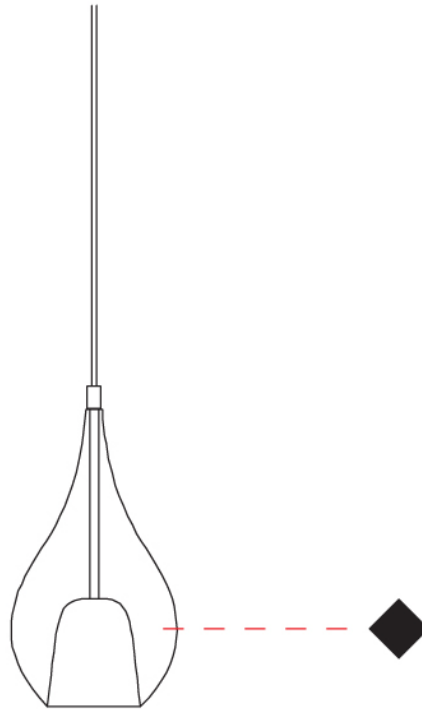

ZOE MODULAR SYSTEM SUSPENSION

D141124-

PROJECT

TYPE

SPECIFIER

QUANTITY

DATE