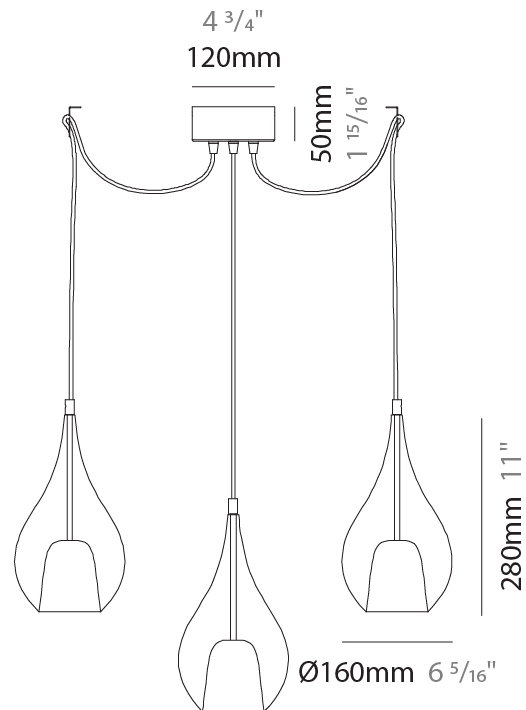

PROJECT	
TYPE	
SPECIFIER	
QUANTITY	
DATE	

ZOE 3 LIGHT SWAG SUSPENSION

D141128-

base number   Finish Options   -   Finish Options

1. To build a product code in our configurator select the specify button on the base model # product page
2. To build a manual product code on this datasheet choose from the options listed below in blue font and add the suffix to the base model #

GENERAL

Series: Zoe
Subseries: Zoe 3 Light Swag
Brand: Cangini & Tucci
Division: Design
Mounting Type: Suspension
Mounting Location: Ceiling
Subcategory: Pendant

PHYSICAL

Shape: Teardrop
Diameter (mm): 160
Diameter (in): 6 ⁵/₁₆
Height (mm): 280
Height (in): 11
Max. Overall Height (mm): 2280
Max. Overall Height (in): 89 ³/₄
Light Distribution: Omnidirectional
Weight (kg): 2.25
Weight (lbs): 4.96
Diffuser: Glass - Opal
Fixture Finish: [AMB](#) / [BLK](#) / [BRZ](#) / [GLD](#) / [GRN](#) / [PNK](#) / [RUB](#) / [SKB](#) / [SMK](#) / [TOB](#) / [TRA](#)
Holder Finish: [CHR](#) / [MWH](#) / [MBK](#) / [BCR](#)
Fixture Material: Glass / Metal
Cable Details: 2000mm cable

ELECTRICAL

Number of Lamps: 3
Lamp Type: LED Retrofit
Bulb Included: Bulb Not Included
Total Output Wattage (W): 15
Max. Wattage Per Lamp (W): 5
Lamp Base: G9
Input Voltage (V): 120

LED

OPTICAL

RATINGS AND CERTIFICATIONS

Certified By: Certified for North American Standards
IP rating: IP20