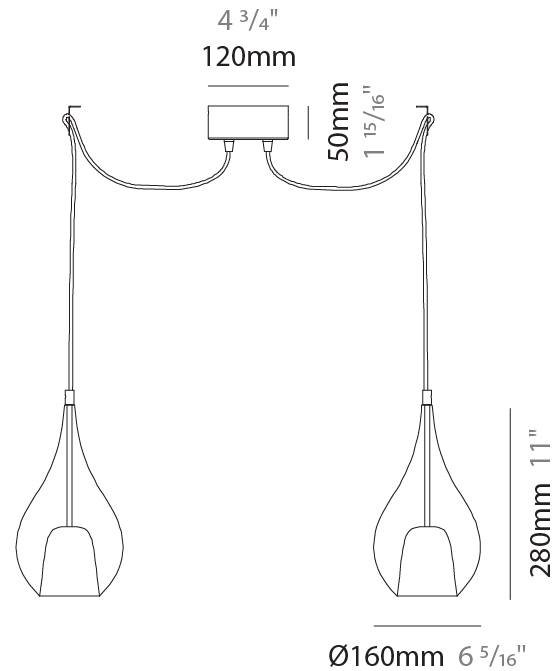

PROJECT
TYPE
SPECIFIER
QUANTITY
DATE

ZOE 2 LIGHT SWAG SUSPENSION

D141127-

base number   Finish Options   -   Finish Options

1. To build a product code in our configurator select the specify button on the base model # product page
2. To build a manual product code on this datasheet choose from the options listed below in blue font and add the suffix to the base model #

GENERAL

Series: Zoe
Subseries: Zoe 2 Light Swag
Brand: Cangini & Tucci
Division: Design
Mounting Type: Suspension
Mounting Location: Ceiling
Subcategory: Pendant

PHYSICAL

Shape: Teardrop
Diameter (mm): 160
Diameter (in): 6 ⁵/₁₆
Height (mm): 280
Height (in): 11
Max. Overall Height (mm): 2280
Max. Overall Height (in): 89 ³/₄
Light Distribution: Omnidirectional
Weight (kg): 1.53
Weight (lbs): 3.37
Diffuser: Glass - Opal
Fixture Finish: [AMB](#) / [BLK](#) / [BRZ](#) / [GLD](#) / [GRN](#) / [PNK](#) / [RUB](#) / [SKB](#) / [SMK](#) / [TOB](#) / [TRA](#)
Holder Finish: [CHR](#) / [MWH](#) / [MBK](#) / [BCR](#)
Fixture Material: Glass / Metal
Cable Details: 2000mm cable

ELECTRICAL

Number of Lamps: 2
Lamp Type: LED Retrofit
Bulb Included: Bulb Not Included
Total Output Wattage (W): 10
Max. Wattage Per Lamp (W): 5
Lamp Base: G9
Input Voltage (V): 120

LED

OPTICAL

RATINGS AND CERTIFICATIONS

Certified By: Certified for North American Standards
IP rating: IP20