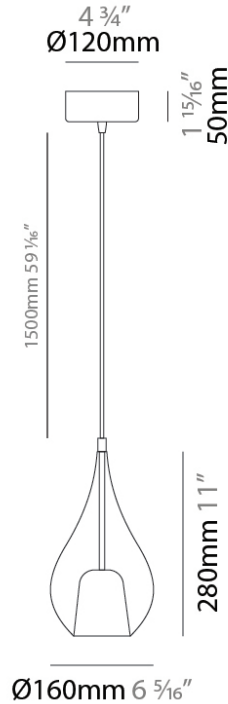

ZOE VINCENT - MONOPOINT SUSPENSION

D141177-

base number   Finish
Options

1. To build a product code in our configurator select the specify button on the base model # product page
2. To build a manual product code on this datasheet choose from the options listed below in blue font and add the suffix to the base model #

GENERAL

Series: Zoe
Subseries: Zoe Vincent - Monopoint
Brand: Cangini & Tucci
Division: Design
Mounting Type: Suspension
Mounting Location: Ceiling
Subcategory: Pendant

PHYSICAL

Shape: Teardrop
Diameter (mm): 160
Diameter (in): 6 ⁵/₁₆
Height (mm): 280
Height (in): 11
Max. Overall Height (mm): 1780
Max. Overall Height (in): 70 ⁷/₁₆
Light Distribution: Omnidirectional
Weight (kg): 0.79
Weight (lbs): 1.74
Diffuser: Glass - Opal
[Fixture Finish: MSB / MBS / TRS](#)
Holder Finish: BLK
Fixture Material: Glass / Metal
Cable Details: 1500mm cable

ELECTRICAL

Number of Lamps: 1
Lamp Type: LED Retrofit
Bulb Included: Bulb Not Included
Max. Wattage Per Lamp (W): 5
Lamp Base: G9
Input Voltage (V): 120

LED

OPTICAL

RATINGS AND CERTIFICATIONS

Certified By: Certified for North American Standards
IP rating: IP20

PROJECT	_____
TYPE	_____
SPECIFIER	_____
QUANTITY	_____
DATE	_____