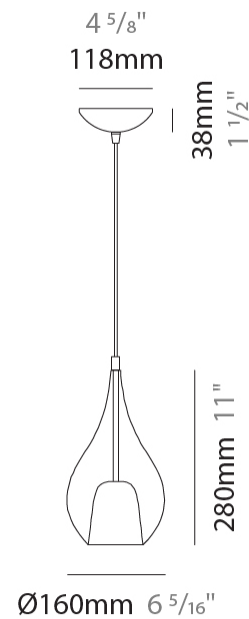

PROJECT	_____
TYPE	_____
SPECIFIER	_____
QUANTITY	_____
DATE	_____

ZOE MONOPOINT SUSPENSION

D141121- _____ - _____
base number   Finish   Finish
                         Options   Options

1. To build a product code in our configurator select the specify button on the base model # product page
2. To build a manual product code on this datasheet choose from the options listed below in blue font and add the suffix to the base model #

GENERAL

Series: Zoe
Subseries: Zoe Monopoint
Brand: Cangini & Tucci
Division: Design
Mounting Type: Suspension
Mounting Location: Ceiling
Subcategory: Pendant

PHYSICAL

Shape: Teardrop
Diameter (mm): 160
Diameter (in): 6 ⁵/₁₆
Height (mm): 280
Height (in): 11
Max. Overall Height (mm): 1780
Max. Overall Height (in): 70 ⁷/₁₆
Light Distribution: Omnidirectional
Weight (kg): 0.79
Weight (lbs): 1.74
Diffuser: Glass - Opal
Fixture Finish: [AMB](#) / [BLK](#) / [BRZ](#) / [GLD](#) / [GRN](#) / [PNK](#) / [RUB](#) / [SKB](#) / [SMK](#) / [TOB](#) / [TRA](#)
Holder Finish: [CHR](#) / [MWH](#) / [MBK](#) / [BCR](#)
Fixture Material: Glass / Metal
Cable Details: 1500mm cable

ELECTRICAL

Number of Lamps: 1
Lamp Type: LED Retrofit
Bulb Included: Bulb Not Included
Max. Wattage Per Lamp (W): 5
Lamp Base: G9
Input Voltage (V): 120

LED

OPTICAL

RATINGS AND CERTIFICATIONS

Certified By: Certified for North American Standards
IP rating: IP20