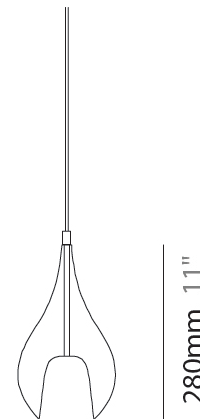

PROJECT
TYPE
SPECIFIER
QUANTITY
DATE

ZOE MODULAR SYSTEM SUSPENSION

D141124- -
base number   Finish Options   Finish Options

1. To build a product code in our configurator select the specify button on the base model # product page
2. To build a manual product code on this datasheet choose from the options listed below in blue font and add the suffix to the base model #

GENERAL

Series: Zoe
Subseries: Zoe Modular System
Brand: Cangini & Tucci
Division: Design
Mounting Type: Suspension
Mounting Location: Ceiling
Subcategory: Pendant

PHYSICAL

Shape: Teardrop
Diameter (mm): 160
Diameter (in): 6 ⁵/₁₆
Height (mm): 280
Height (in): 11
Max. Overall Height (mm): 1780
Max. Overall Height (in): 70 ⁷/₁₆
Light Distribution: Omnidirectional
Weight (kg): 2.50
Weight (lbs): 5.51
Diffuser: Glass - Opal
Fixture Finish: [AMB](#) / [BLK](#) / [BRZ](#) / [GLD](#) / [GRN](#) / [PNK](#) / [RGD](#) / [RUB](#) / [SKB](#) / [SMK](#) / [STE](#) / [TOB](#) / [TRA](#)
Holder Finish: [CHR](#) / [MWH](#) / [MBK](#) / [BCR](#)
Fixture Material: Glass / Metal
Cable Details: 1500mm cable

ELECTRICAL

Number of Lamps: 1
Lamp Type: LED Retrofit
Bulb Included: Bulb Not Included
Max. Wattage Per Lamp (W): 5
Lamp Base: G9
Input Voltage (V): 120

LED

OPTICAL

RATINGS AND CERTIFICATIONS

Certified By: Certified for North American Standards
IP rating: IP20

Ø160mm 6 ⁵/₁₆"