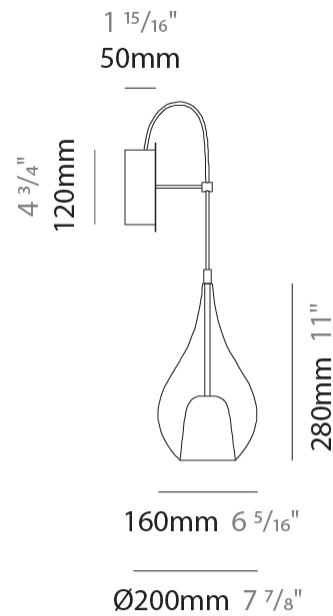

ZOE SURFACE

D143021-

base number   Finish   Finish
Options   Options

1. To build a product code in our configurator select the specify button on the base model # product page
2. To build a manual product code on this datasheet choose from the options listed below in blue font and add the suffix to the base model #

GENERAL

Series: Zoe
Brand: Cangini & Tucci
Division: Design
Mounting Type: Surface
Mounting Location: Wall
Subcategory: Ambient

PHYSICAL

Shape: Teardrop
Diameter (mm): 160
Diameter (in): 6 ⁵/₁₆
Height (mm): 280
Depth (mm): 200
Height (in): 11
Depth (in): 7 ⁷/₈
Max. Overall Height (mm): 780
Max. Overall Height (in): 30 ¹¹/₁₆
Extension (mm): 200
Extension (in): 7 7/8
Light Distribution: Omnidirectional
Weight (kg): 0.875
Weight (lbs): 1.93
Diffuser: Glass - Opal
Fixture Finish: AMB / BLK / BRZ / GLD / GRN / PNK / RUB / SKB / SMK / TOB / TRA
Holder Finish: CHR / MWH / MBK / BCR
Fixture Material: Glass / Metal

ELECTRICAL

Number of Lamps: 1
Lamp Type: LED Retrofit
Bulb Included: Bulb Not Included
Max. Wattage Per Lamp (W): 5
Lamp Base: G9
Input Voltage (V): 120

LED

OPTICAL

RATINGS AND CERTIFICATIONS

Certified By: Certified for North American Standards
IP rating: IP20

PROJECT
TYPE
SPECIFIER
QUANTITY
DATE