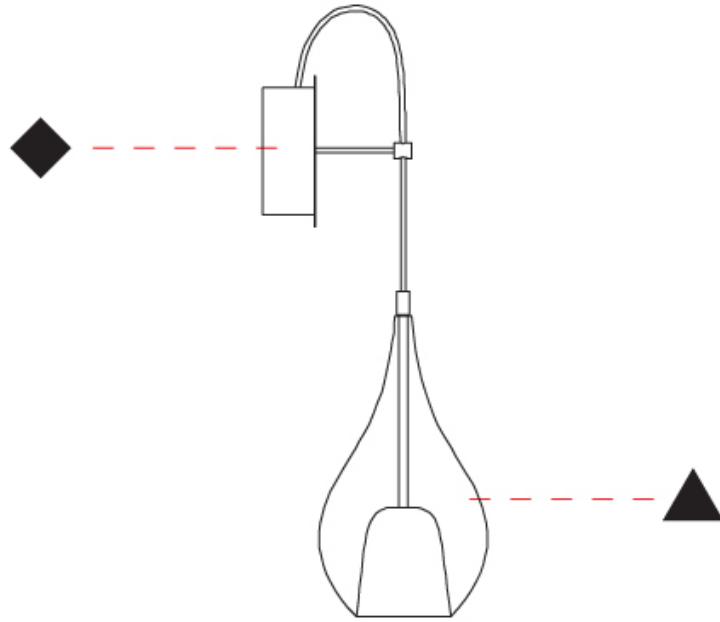

D143021-

PROJECT

TYPE

SPECIFIER

QUANTITY

DATE

D