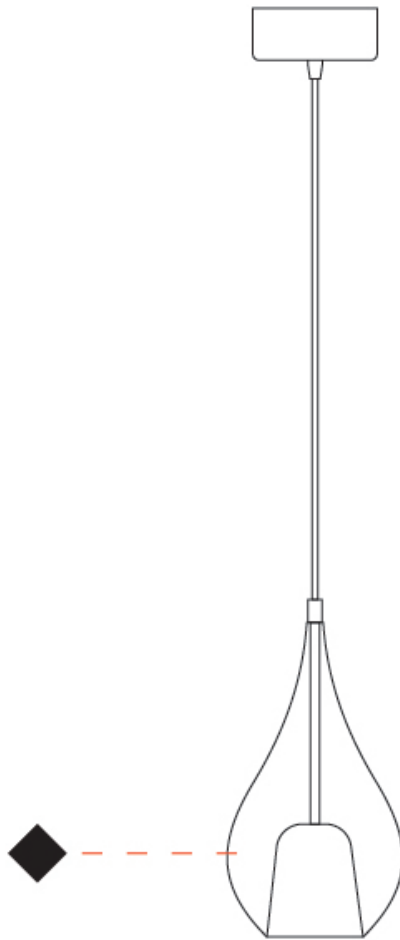

ZOE VINCENT - MONOPOINT SUSPENSION

D141177-

PROJECT

TYPE

SPECIFIER

QUANTITY

DATE

D