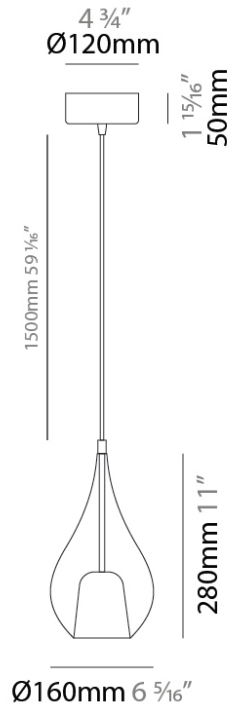

ZOE VINCENT - MONOPOINT SUSPENSION

D141177-

base number Finish
Options

1. To build a product code in our configurator select the specify button on the base model # product page
2. To build a manual product code on this datasheet choose from the options listed below in blue font and add the suffix to the base model #

GENERAL

Series: Zoe
Subseries: Zoe Vincent - Monopoint
Brand: Cangini & Tucci
Division: Design
Mounting Type: Suspension
Mounting Location: Ceiling
Subcategory: Pendant

PHYSICAL

Shape: Teardrop
Diameter (mm): 160
Diameter (in): 6 ⁵/₁₆
Height (mm): 280
Height (in): 11
Max. Overall Height (mm): 1780
Max. Overall Height (in): 70 ⁷/₁₆
Light Distribution: Omnidirectional
Weight (kg): 0.79
Weight (lbs): 1.74
Diffuser: Glass - Opal
Fixture Finish: [MSB / MBS / TRS](#)
Holder Finish: BLK
Fixture Material: Glass / Metal
Cable Details: 1500mm cable

ELECTRICAL

Number of Lamps: 1
Lamp Type: LED Retrofit
Bulb Included: Bulb Not Included
Max. Wattage Per Lamp (W): 5
Lamp Base: G9
Input Voltage (V): 120

LED

OPTICAL

RATINGS AND CERTIFICATIONS

Certified By: Certified for North American Standards
IP rating: IP20

PROJECT
TYPE
SPECIFIER
QUANTITY
DATE