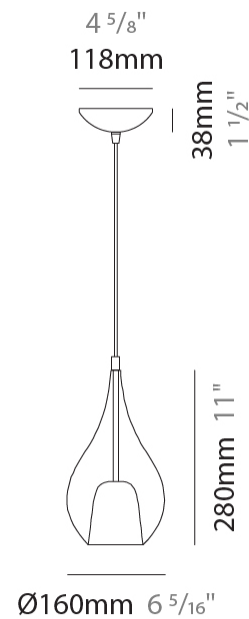

GENERAL

Series: Zoe
 Subseries: Zoe Monopoint
 Brand: Cangini & Tucci
 Division: Design
 Mounting Type: Suspension
 Mounting Location: Ceiling
 Subcategory: Pendant

PHYSICAL

Shape: Teardrop
 Diameter (mm): 160
 Diameter (in): 6 ⁵/₁₆
 Height (mm): 280
 Height (in): 11
 Max. Overall Height (mm): 1780
 Max. Overall Height (in): 70 ⁷/₁₆
 Light Distribution: Omnidirectional
 Weight (kg): 0.79
 Weight (lbs): 1.74
 Diffuser: Glass - Opal
 Fixture Finish: [AMB](#) / [BLK](#) / [BRZ](#) / [GLD](#) / [GRN](#) / [PNK](#) / [RUB](#) / [SKB](#) / [SMK](#) / [TOB](#) / [TRA](#)
 Holder Finish: [CHR](#) / [MWH](#) / [MBK](#) / [BCR](#)
 Fixture Material: Glass / Metal
 Cable Details: 1500mm cable

ELECTRICAL

Number of Lamps: 1
 Lamp Type: LED Retrofit
 Bulb Included: Bulb Not Included
 Max. Wattage Per Lamp (W): 5
 Lamp Base: G9
 Input Voltage (V): 120

LED

OPTICAL

RATINGS AND CERTIFICATIONS

Certified By: Certified for North American Standards
 IP rating: IP20

GENERAL

Series: Zoe
Subseries: Zoe Vincent - Monopoint
Brand: Cangini & Tucci
Division: Design
Mounting Type: Suspension
Mounting Location: Ceiling
Subcategory: Pendant

PHYSICAL

Shape: Teardrop
Diameter (mm): 160
Diameter (in): 6 ⁵/₁₆
Height (mm): 280
Height (in): 11
Max. Overall Height (mm): 1780
Max. Overall Height (in): 70 ⁷/₁₆
Light Distribution: Omnidirectional
Weight (kg): 0.79
Weight (lbs): 1.74
Diffuser: Glass - Opal
Fixture Finish: [MSB / MBS / TRS](#)
Holder Finish: BLK
Fixture Material: Glass / Metal
Cable Details: 1500mm cable