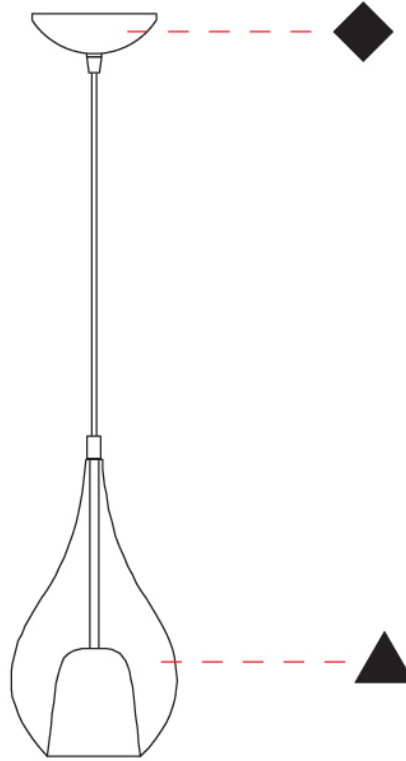

ZOE MONOPOINT SUSPENSION

D141121-

PROJECT

TYPE

SPECIFIER

QUANTITY

DATE

D