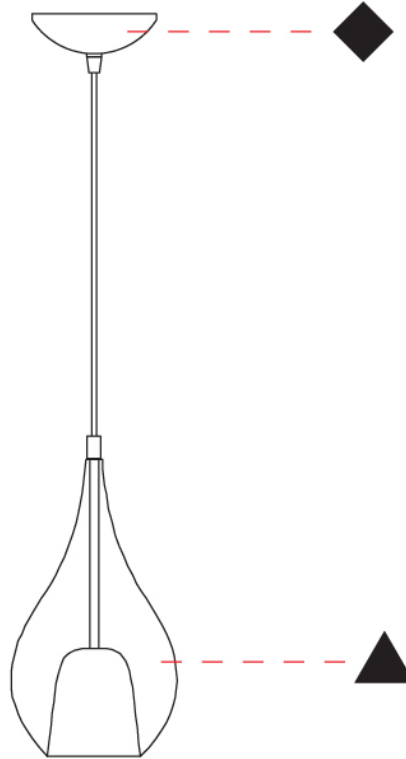

ZOE MONOPOINT SUSPENSION

D141121-

PROJECT

TYPE

SPECIFIER

QUANTITY

DATE

D