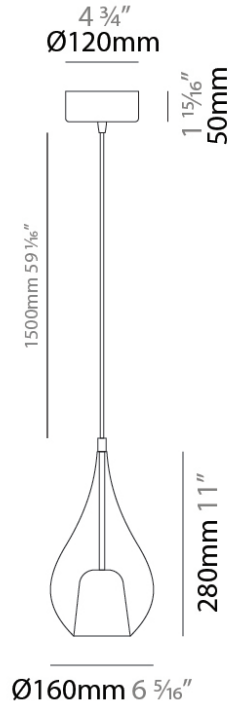

ZOE VINCENT - MONOPOINT SUSPENSION

D141177-

base number Finish
Options

1. To build a product code in our configurator select the specify button on the base model # product page
2. To build a manual product code on this datasheet choose from the options listed below in blue font and add the suffix to the base model #

GENERAL

Series: Zoe
Subseries: Zoe Vincent - Monopoint
Brand: Cangini & Tucci
Division: Design
Mounting Type: Suspension
Mounting Location: Ceiling
Subcategory: Pendant

PHYSICAL

Shape: Teardrop
Diameter (mm): 160
Diameter (in): 6 ⁵/₁₆
Height (mm): 280
Height (in): 11
Max. Overall Height (mm): 1780
Max. Overall Height (in): 70 ⁷/₁₆
Light Distribution: Omnidirectional
Weight (kg): 0.79
Weight (lbs): 1.74
Diffuser: Glass - Opal
Fixture Finish: [MSB / MBS / TRS](#)
Holder Finish: BLK
Fixture Material: Glass / Metal
Cable Details: 1500mm cable

ELECTRICAL

Number of Lamps: 1
Lamp Type: LED Retrofit
Bulb Included: Bulb Not Included
Max. Wattage Per Lamp (W): 5
Lamp Base: G9
Input Voltage (V): 120

LED

OPTICAL

RATINGS AND CERTIFICATIONS

Certified By: Certified for North American Standards
IP rating: IP20

PROJECT
TYPE
SPECIFIER
QUANTITY
DATE