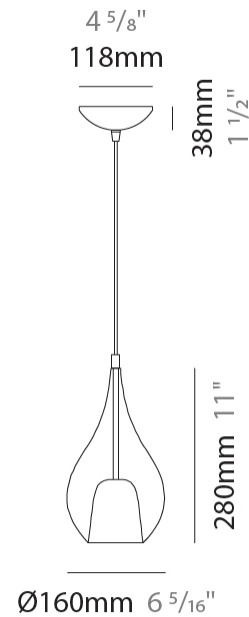

PROJECT	_____
TYPE	_____
SPECIFIER	_____
QUANTITY	_____
DATE	_____

ZOE MONOPOINT SUSPENSION

D141121- _____ - _____
base number   Finish   Finish
                         Options   Options

1. To build a product code in our configurator select the specify button on the base model # product page
2. To build a manual product code on this datasheet choose from the options listed below in blue font and add the suffix to the base model #

GENERAL

Series: Zoe
Subseries: Zoe Monopoint
Brand: Cangini & Tucci
Division: Design
Mounting Type: Suspension
Mounting Location: Ceiling
Subcategory: Pendant

PHYSICAL

Shape: Teardrop
Diameter (mm): 160
Diameter (in): 6 ⁵/₁₆
Height (mm): 280
Height (in): 11
Max. Overall Height (mm): 1780
Max. Overall Height (in): 70 ⁷/₁₆
Light Distribution: Omnidirectional
Weight (kg): 0.79
Weight (lbs): 1.74
Diffuser: Glass - Opal
Fixture Finish: [AMB](#) / [BLK](#) / [BRZ](#) / [GLD](#) / [GRN](#) / [PNK](#) / [RUB](#) / [SKB](#) / [SMK](#) / [TOB](#) / [TRA](#)
Holder Finish: [CHR](#) / [MWH](#) / [MBK](#) / [BCR](#)
Fixture Material: Glass / Metal
Cable Details: 1500mm cable

ELECTRICAL

Number of Lamps: 1
Lamp Type: LED Retrofit
Bulb Included: Bulb Not Included
Max. Wattage Per Lamp (W): 5
Lamp Base: G9
Input Voltage (V): 120

LED

OPTICAL

RATINGS AND CERTIFICATIONS

Certified By: Certified for North American Standards
IP rating: IP20