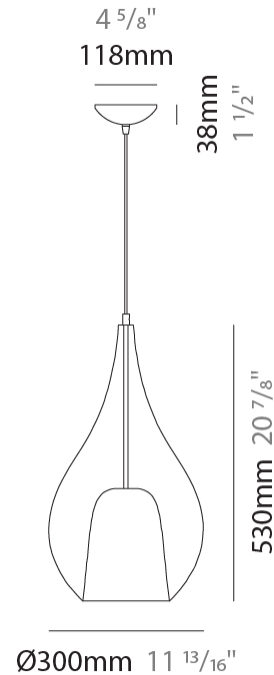

ZOE MONOPOINT SUSPENSION

D141123- _____ - _____
base number   Finish   Finish
                         Options   Options

1. To build a product code in our configurator select the specify button on the base model # product page
2. To build a manual product code on this datasheet choose from the options listed below in blue font and add the suffix to the base model #

GENERAL

Series: Zoe
Subseries: Zoe Monopoint
Partner: Cangini & Tucci
Division: Design
Installation: Suspension
Product Type: Pendant
Mounting Location: Ceiling

PHYSICAL

Shape: Teardrop
Diameter (mm): 300
Diameter (in): 11 ¹³/₁₆
Height (mm): 530
Height (in): 20 ⁷/₈
Max. Overall Height (mm): 2030
Max. Overall Height (in): 79 ¹⁵/₁₆
Weight (kg): 2.50
Weight (lbs): 5.51
Diffuser: Glass - Opal
Fixture Finish: [AMB / BLK / BRZ / GLD / GRN / PNK / RUB / SKB / SMK / TOB / TRA](#)
Holder Finish: CHR / MWH / MBK / BCR
Fixture Material: Glass / Metal
Primary Material: Glass - Borosilicate
Cable Details: 1500mm Cable

ELECTRICAL

Number of Lamps: 1
Lamp Type: LED Retrofit
Lamp Shape: A19
Bulb Included: Bulb Not Included
Max. Wattage Per Lamp (W): 16
Lamp Base: E26
Input Voltage (V): 120
Upon Request: 277Vac / GU24

LED

OPTICAL

RATINGS AND CERTIFICATIONS

Certified By: Certified for North American Standards
IP rating: IP20