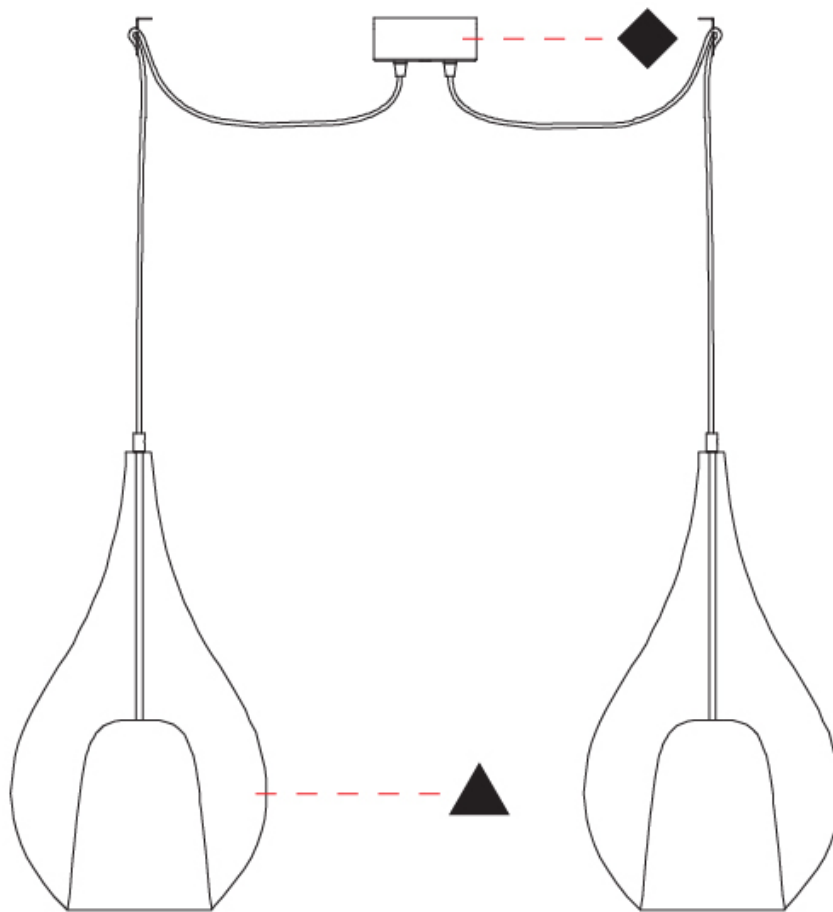

ZOE 2 LIGHT SWAG SUSPENSION

D141130-

PROJECT	_____
TYPE	_____
SPECIFIER	_____
QUANTITY	_____
DATE	_____

D