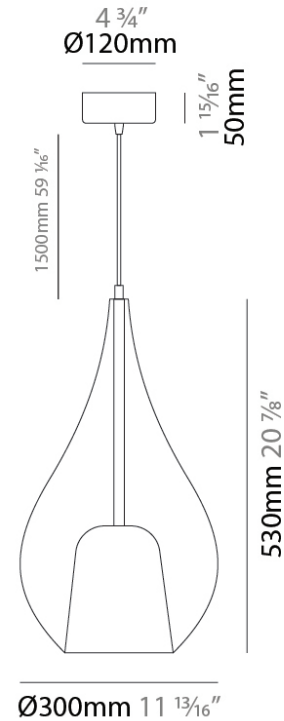

PROJECT
TYPE
SPECIFIER
QUANTITY
DATE

ZOE VINCENT - MONOPOINT SUSPENSION

D141179-

base number Finish
Options

1. To build a product code in our configurator select the specify button on the base model # product page
2. To build a manual product code on this datasheet choose from the options listed below in blue font and add the suffix to the base model #

GENERAL

Series: Zoe
Subseries: Zoe Vincent - Monopoint
Partner: Cangani & Tucci
Division: Design
Installation: Suspension
Product Type: Pendant
Mounting Location: Ceiling

PHYSICAL

Shape: Teardrop
Diameter (mm): 300
Diameter (in): 11 ¹³/₁₆
Height (mm): 530
Height (in): 20 ⁷/₈
Max. Overall Height (mm): 2030
Max. Overall Height (in): 79 ¹⁵/₁₆
Weight (kg): 2.50
Weight (lbs): 5.51
Diffuser: Glass - Opal
Fixture Finish: MSB / MBS / TRS
Holder Finish: BLK
Fixture Material: Glass / Metal
Primary Material: Glass - Borosilicate
Cable Details: 1500mm Cable

ELECTRICAL

Number of Lamps: 1
Lamp Type: LED Retrofit
Lamp Shape: A19
Bulb Included: Bulb Not Included
Max. Wattage Per Lamp (W): 16
Lamp Base: E26
Input Voltage (V): 120
Upon Request: 277Vac / GU24

LED

OPTICAL

RATINGS AND CERTIFICATIONS

Certified By: Certified for North American Standards
IP rating: IP20