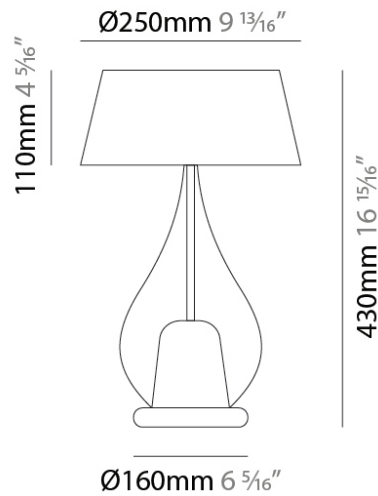

GENERAL

Series: Zoe
Subseries: Zoe Vincent - Portable
Brand: Cangini & Tucci
Division: Design
Mounting Type: Portable
Mounting Location: Table
Subcategory: Ambient

PHYSICAL

Shape: Teardrop
Diameter (mm): 250
Diameter (in): 9 ¹³/₁₆
Height (mm): 430
Height (in): 16 ¹⁵/₁₆
Light Distribution: Omnidirectional
Weight (kg): 1.10
Weight (lbs): 2.43
Diffuser: Glass - Opal
[Fixture Finish: MSB / TRA](#)
Holder Finish: BLK
Fixture Material: Glass / Metal

LED

Number of LEDs: 1
Color Temperature (°K): 3000
Max. Delivered Lumen (lm): 350
Nominal Lumen (lm): 350

OPTICAL

RATINGS AND CERTIFICATIONS

Certified By: Certified for North American Standards
IP rating: IP20

GENERAL

Series: Zoe
 Subseries: Zoe Vincent - Portable
 Brand: Cangini & Tucci
 Division: Design
 Mounting Type: Portable
 Mounting Location: Table
 Subcategory: Ambient

PHYSICAL

Shape: Teardrop
 Diameter (mm): 400
 Diameter (in): 15 3/4
 Height (mm): 580
 Height (in): 22 13/16
 Light Distribution: Omnidirectional
 Weight (kg): 1.92
 Weight (lbs): 4.23
 Diffuser: Glass - Opal
 Fixture Finish: [MSB / TRA](#)
 Holder Finish: BLK
 Fixture Material: Glass / Metal

GENERAL

Series: Zoe
 Subseries: Zoe Vincent - Portable
 Brand: Cangini & Tucci
 Division: Design
 Mounting Type: Portable
 Mounting Location: Table
 Subcategory: Ambient

PHYSICAL

Shape: Teardrop
 Diameter (mm): 500
 Diameter (in): 19 11/16
 Height (mm): 780
 Height (in): 30 11/16
 Light Distribution: Omnidirectional
 Weight (kg): 3.435
 Weight (lbs): 7.57
 Diffuser: Glass - Opal
 Fixture Finish: [MSB / TRA](#)
 Holder Finish: BLK
 Fixture Material: Glass / Metal