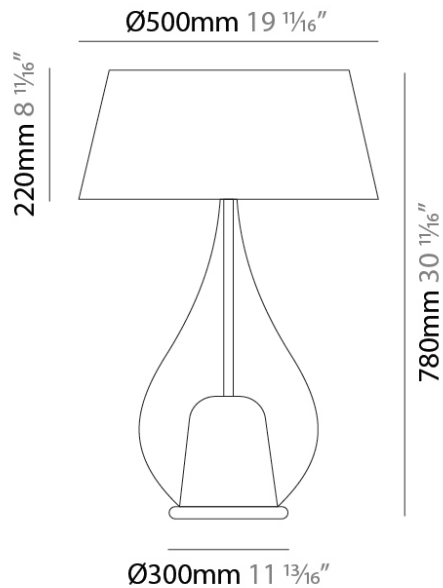

PROJECT	
TYPE	
SPECIFIER	
QUANTITY	
DATE	

ZOE VINCENT - PORTABLE PORTABLE

D144030-

base number Finish
Options

1. To build a product code in our configurator select the specify button on the base model # product page
2. To build a manual product code on this datasheet choose from the options listed below in blue font and add the suffix to the base model #

GENERAL

Series: Zoe
Subseries: Zoe Vincent - Portable
Brand: Cangini & Tucci
Division: Design
Mounting Type: Portable
Mounting Location: Table
Subcategory: Ambient

PHYSICAL

Shape: Teardrop
Diameter (mm): 500
Diameter (in): 19 11/16
Height (mm): 780
Height (in): 30 11/16
Light Distribution: Omnidirectional
Weight (kg): 3.435
Weight (lbs): 7.57
Diffuser: Glass - Opal
Fixture Finish: [MSB / TRA](#)
Holder Finish: BLK
Fixture Material: Glass / Metal

ELECTRICAL

Number of Lamps: 1
Lamp Type: LED + LED Retrofit
Input Wattage (W): 4.3
Bulb Included: Bulb Not Included
Max. Wattage Per Lamp (W): 8
Lamp Base: E26
Dimming: Non-Dimmable
Input Voltage (V): 120

LED

Number of LEDs: 1
Color Temperature (°K): 3000
Max. Delivered Lumen (lm): 350
Nominal Lumen (lm): 350

OPTICAL

RATINGS AND CERTIFICATIONS

Certified By: Certified for North American Standards
IP rating: IP20