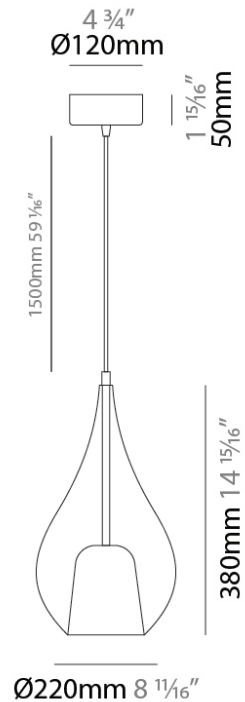

PROJECT	
TYPE	
SPECIFIER	
QUANTITY	
DATE	

ZOE VINCENT - MONOPOINT SUSPENSION

D141178-

base number   Finish
Options

1. To build a product code in our configurator select the specify button on the base model # product page
2. To build a manual product code on this datasheet choose from the options listed below in blue font and add the suffix to the base model #

GENERAL

Series: Zoe
Subseries: Zoe Vincent - Monopoint
Brand: Cangini & Tucci
Division: Design
Mounting Type: Suspension
Mounting Location: Ceiling
Subcategory: Pendant

PHYSICAL

Shape: Teardrop
Diameter (mm): 220
Diameter (in): 8 11/16
Height (mm): 380
Height (in): 14 15/16
Max. Overall Height (mm): 1880
Max. Overall Height (in): 74
Light Distribution: Omnidirectional
Weight (kg): 1.51
Weight (lbs): 3.33
Diffuser: Glass - Opal
[Fixture Finish: MSB / MBS / TRS](#)
Holder Finish: BLK
Fixture Material: Glass / Metal
Cable Details: 1500mm cable

ELECTRICAL

Number of Lamps: 1
Lamp Type: LED Retrofit
Lamp Shape: A19
Bulb Included: Bulb Not Included
Max. Wattage Per Lamp (W): 16
Lamp Base: E26
Input Voltage (V): 120
Upon Request: 277Vac / GU24

LED

OPTICAL

RATINGS AND CERTIFICATIONS

Certified By: Certified for North American Standards
IP rating: IP20