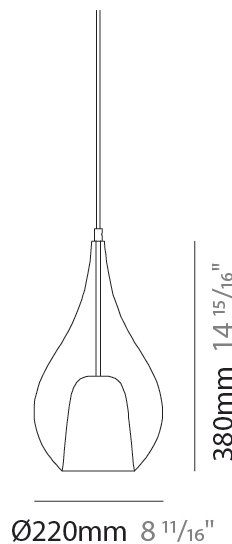

ZOE MODULAR SYSTEM SUSPENSION

D141125-

base number   Finish   Finish
Options   Options

1. To build a product code in our configurator select the specify button on the base model # product page
2. To build a manual product code on this datasheet choose from the options listed below in blue font and add the suffix to the base model #

GENERAL

Series: Zoe
Subseries: Zoe Modular System
Brand: Cangini & Tucci
Division: Design
Mounting Type: Suspension
Mounting Location: Ceiling
Subcategory: Pendant

PHYSICAL

Shape: Teardrop
Diameter (mm): 220
Diameter (in): 8 ¹¹/₁₆
Height (mm): 380
Height (in): 14 ¹⁵/₁₆
Max. Overall Height (mm): 1880
Max. Overall Height (in): 74
Light Distribution: Omnidirectional
Weight (kg): 1.51
Weight (lbs): 3.33
Diffuser: Glass - Opal
Fixture Finish: [AMB](#) / [BLK](#) / [BRZ](#) / [GLD](#) / [GRN](#) / [PNK](#) / [RGD](#) / [RUB](#) / [SKB](#) / [SMK](#) / [STE](#) / [TOB](#) / [TRA](#)
Holder Finish: [CHR](#) / [MWH](#) / [MBK](#) / [BCR](#)
Fixture Material: Glass / Metal
Cable Details: 1500mm cable

ELECTRICAL

Number of Lamps: 1
Lamp Type: LED Retrofit
Lamp Shape: A19
Bulb Included: Bulb Not Included
Max. Wattage Per Lamp (W): 16
Lamp Base: E26
Input Voltage (V): 120
Upon Request: 277Vac / GU24

LED

OPTICAL

RATINGS AND CERTIFICATIONS

Certified By: Certified for North American Standards
IP rating: IP20

PROJECT
TYPE
SPECIFIER
QUANTITY
DATE