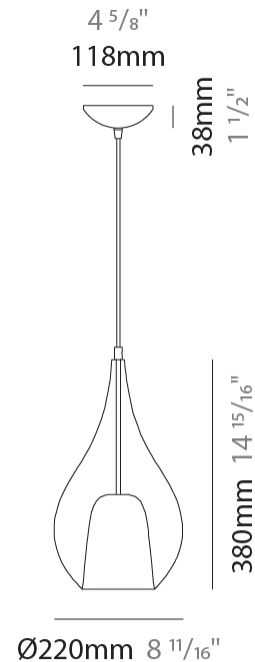

ZOE MONOPOINT SUSPENSION

D141122-

base number   Finish Options   Finish Options

1. To build a product code in our configurator select the specify button on the base model # product page
2. To build a manual product code on this datasheet choose from the options listed below in blue font and add the suffix to the base model #

GENERAL

Series: Zoe
Subseries: Zoe Monopoint
Brand: Cangini & Tucci
Division: Design
Mounting Type: Suspension
Mounting Location: Ceiling
Subcategory: Pendant

PHYSICAL

Shape: Teardrop
Diameter (mm): 220
Diameter (in): 8 ¹¹/₁₆
Height (mm): 380
Height (in): 14 ¹⁵/₁₆
Max. Overall Height (mm): 1880
Max. Overall Height (in): 74
Light Distribution: Omnidirectional
Weight (kg): 1.51
Weight (lbs): 3.33
Diffuser: Glass - Opal
Fixture Finish: [AMB](#) / [BLK](#) / [BRZ](#) / [GLD](#) / [GRN](#) / [PNK](#) / [RUB](#) / [SKB](#) / [SMK](#) / [TOB](#) / [TRA](#)
Holder Finish: [CHR](#) / [MWH](#) / [MBK](#) / [BCR](#)
Fixture Material: Glass / Metal
Cable Details: 1500mm cable

ELECTRICAL

Number of Lamps: 1
Lamp Type: LED Retrofit
Lamp Shape: A19
Bulb Included: Bulb Not Included
Max. Wattage Per Lamp (W): 16
Lamp Base: E26
Input Voltage (V): 120
Upon Request: 277Vac / GU24

LED

OPTICAL

RATINGS AND CERTIFICATIONS

Certified By: Certified for North American Standards
IP rating: IP20

PROJECT
TYPE
SPECIFIER
QUANTITY
DATE