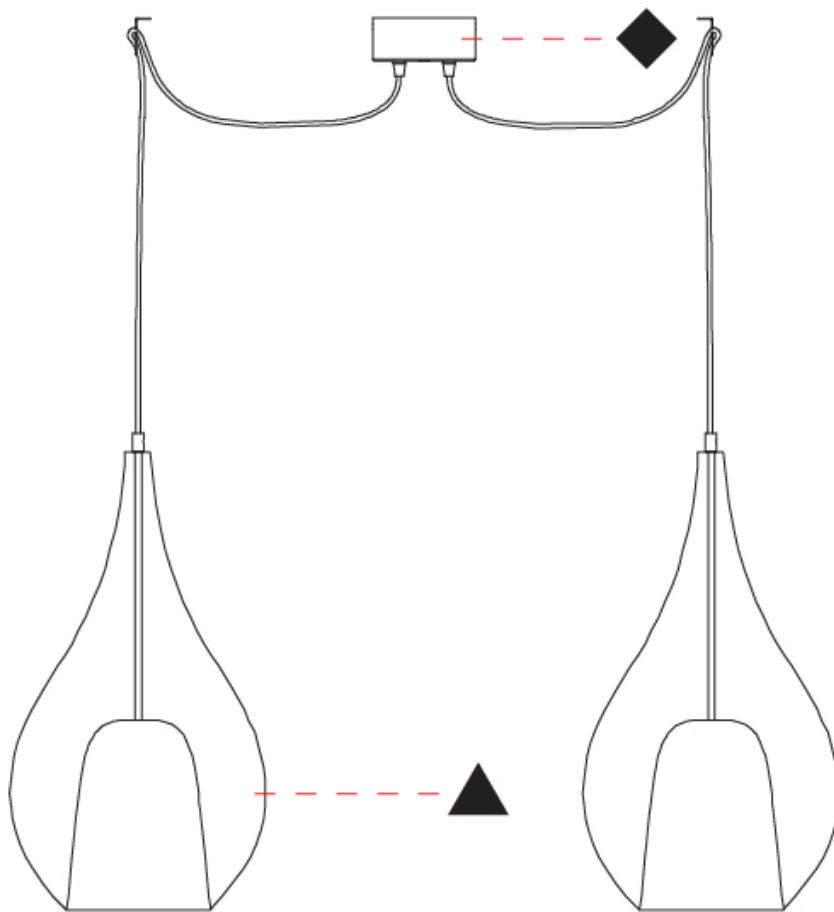

ZOE 2 LIGHT SWAG SUSPENSION

D141130-

PROJECT	_____
TYPE	_____
SPECIFIER	_____
QUANTITY	_____
DATE	_____

D