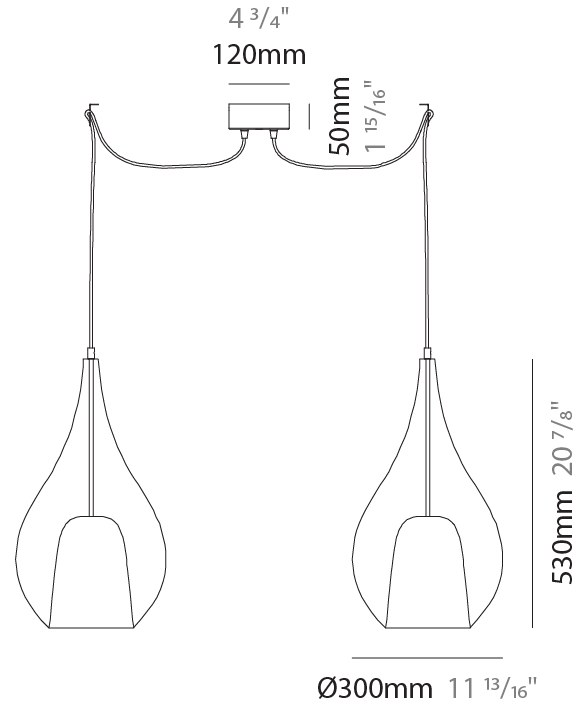

PROJECT	
TYPE	
SPECIFIER	
QUANTITY	
DATE	

ZOE 2 LIGHT SWAG SUSPENSION

D141130-

base number	Finish Options	Finish Options

1. To build a product code in our configurator select the specify button on the base model # product page
2. To build a manual product code on this datasheet choose from the options listed below in blue font and add the suffix to the base model #

GENERAL

Series: Zoe
Subseries: Zoe 2 Light Swag
Partner: Cangini & Tucci
Division: Design
Installation: Suspension
Product Type: Pendant
Mounting Location: Ceiling

PHYSICAL

Shape: Teardrop
Diameter (mm): 300
Diameter (in): 11 ¹³/₁₆
Height (mm): 530
Height (in): 20 ⁷/₈
Max. Overall Height (mm): 2530
Max. Overall Height (in): 99 ⁵/₈
Weight (kg): 4.8
Weight (lbs): 10.58
Diffuser: Glass - Opal
Fixture Finish: AMB / BLK / BRZ / GLD / GRN / PNK / RUB / SKB / SMK / TOB / TRA
Holder Finish: CHR / MWH / MBK / BCR
Fixture Material: Glass / Metal
Primary Material: Glass - Borosilicate
Cable Details: 2000mm cable

ELECTRICAL

Number of Lamps: 2
Lamp Type: LED Retrofit
Lamp Shape: A19
Bulb Included: Bulb Not Included
Total Output Wattage (W): 32
Max. Wattage Per Lamp (W): 16
Lamp Base: E26
Input Voltage (V): 120
Upon Request: 277Vac / GU24

LED

OPTICAL

RATINGS AND CERTIFICATIONS

Certified By: Certified for North American Standards
IP rating: IP20