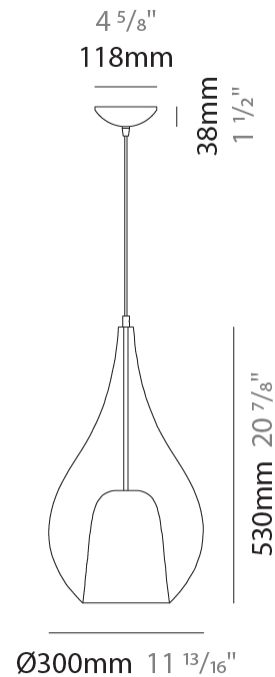

ZOE MONOPOINT SUSPENSION

D141123- _____ - _____
base number   Finish   Finish
                         Options   Options

1. To build a product code in our configurator select the specify button on the base model # product page
2. To build a manual product code on this datasheet choose from the options listed below in blue font and add the suffix to the base model #

GENERAL

Series: Zoe
Subseries: Zoe Monopoint
Partner: Cangini & Tucci
Division: Design
Installation: Suspension
Product Type: Pendant
Mounting Location: Ceiling

PHYSICAL

Shape: Teardrop
Diameter (mm): 300
Diameter (in): 11 ¹³/₁₆
Height (mm): 530
Height (in): 20 ⁷/₈
Max. Overall Height (mm): 2030
Max. Overall Height (in): 79 ¹⁵/₁₆
Weight (kg): 2.50
Weight (lbs): 5.51
Diffuser: Glass - Opal
Fixture Finish: [AMB / BLK / BRZ / GLD / GRN / PNK / RUB / SKB / SMK / TOB / TRA](#)
Holder Finish: CHR / MWH / MBK / BCR
Fixture Material: Glass / Metal
Primary Material: Glass - Borosilicate
Cable Details: 1500mm Cable

ELECTRICAL

Number of Lamps: 1
Lamp Type: LED Retrofit
Lamp Shape: A19
Bulb Included: Bulb Not Included
Max. Wattage Per Lamp (W): 16
Lamp Base: E26
Input Voltage (V): 120
Upon Request: 277Vac / GU24

LED

OPTICAL

RATINGS AND CERTIFICATIONS

Certified By: Certified for North American Standards
IP rating: IP20