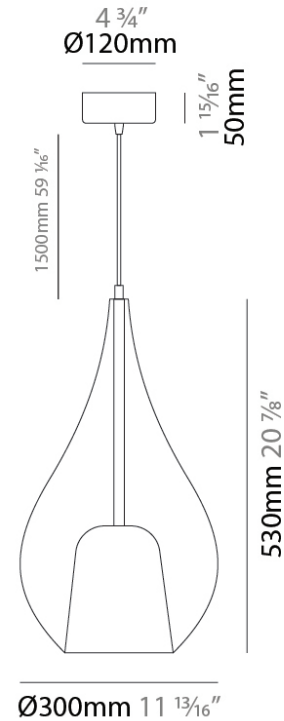

D141179-

base number   Finish
Options

PROJECT	_____
TYPE	_____
SPECIFIER	_____
QUANTITY	_____
DATE	_____

1. To build a product code in our configurator select the specify button on the base model # product page
2. To build a manual product code on this datasheet choose from the options listed below in blue font and add the suffix to the base model #

GENERAL

Series: Zoe _____
Subseries: Zoe Vincent - Monopoint _____
Partner: Cangani & Tucci _____
Division: Design _____
Installation: Suspension _____
Product Type: Pendant _____
Mounting Location: Ceiling _____

PHYSICAL

Shape: Teardrop _____
Diameter (mm): 300 _____
Diameter (in): 11 ¹³/₁₆ _____
Height (mm): 530 _____
Height (in): 20 ⁷/₈ _____
Max. Overall Height (mm): 2030 _____
Max. Overall Height (in): 79 ¹⁵/₁₆ _____
Weight (kg): 2.50 _____
Weight (lbs): 5.51 _____
Diffuser: Glass - Opal _____
Fixture Finish: MSB / MBS / TRS _____
Holder Finish: BLK _____
Fixture Material: Glass / Metal _____
Primary Material: Glass - Borosilicate _____
Cable Details: 1500mm Cable _____

ELECTRICAL

Number of Lamps: 1 _____
Lamp Type: LED Retrofit _____
Lamp Shape: A19 _____
Bulb Included: Bulb Not Included _____
Max. Wattage Per Lamp (W): 16 _____
Lamp Base: E26 _____
Input Voltage (V): 120 _____
Upon Request: 277Vac / GU24 _____

LED

OPTICAL

RATINGS AND CERTIFICATIONS

Certified By: Certified for North American Standards _____
IP rating: IP20 _____