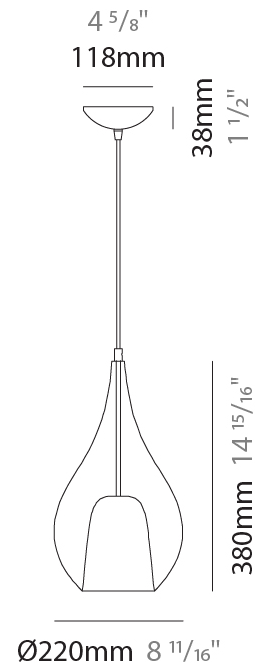

ZOE MONOPOINT SUSPENSION

D141122-

base number   Finish Options   -   Finish Options

1. To build a product code in our configurator select the specify button on the base model # product page
2. To build a manual product code on this datasheet choose from the options listed below in blue font and add the suffix to the base model #

GENERAL

Series: Zoe
Subseries: Zoe Monopoint
Partner: Cangini & Tucci
Division: Design
Installation: Suspension
Product Type: Pendant
Mounting Location: Ceiling

PHYSICAL

Shape: Teardrop
Diameter (mm): 220
Diameter (in): 8 ¹¹/₁₆
Height (mm): 380
Height (in): 14 ¹⁵/₁₆
Max. Overall Height (mm): 1880
Max. Overall Height (in): 74
Weight (kg): 1.51
Weight (lbs): 3.33
Diffuser: Glass - Opal
Fixture Finish: [AMB / BLK / BRZ / GLD / GRN / PNK / RUB / SKB / SMK / TOB / TRA](#)
Holder Finish: CHR / MWH / MBK / BCR
Fixture Material: Glass / Metal
Primary Material: Glass - Borosilicate
Cable Details: 1500mm cable

ELECTRICAL

Number of Lamps: 1
Lamp Type: LED Retrofit
Lamp Shape: A19
Bulb Included: Bulb Not Included
Max. Wattage Per Lamp (W): 16
Lamp Base: E26
Input Voltage (V): 120
Upon Request: 277Vac / GU24

LED

OPTICAL

RATINGS AND CERTIFICATIONS

Certified By: Certified for North American Standards
IP rating: IP20

PROJECT
TYPE
SPECIFIER
QUANTITY
DATE