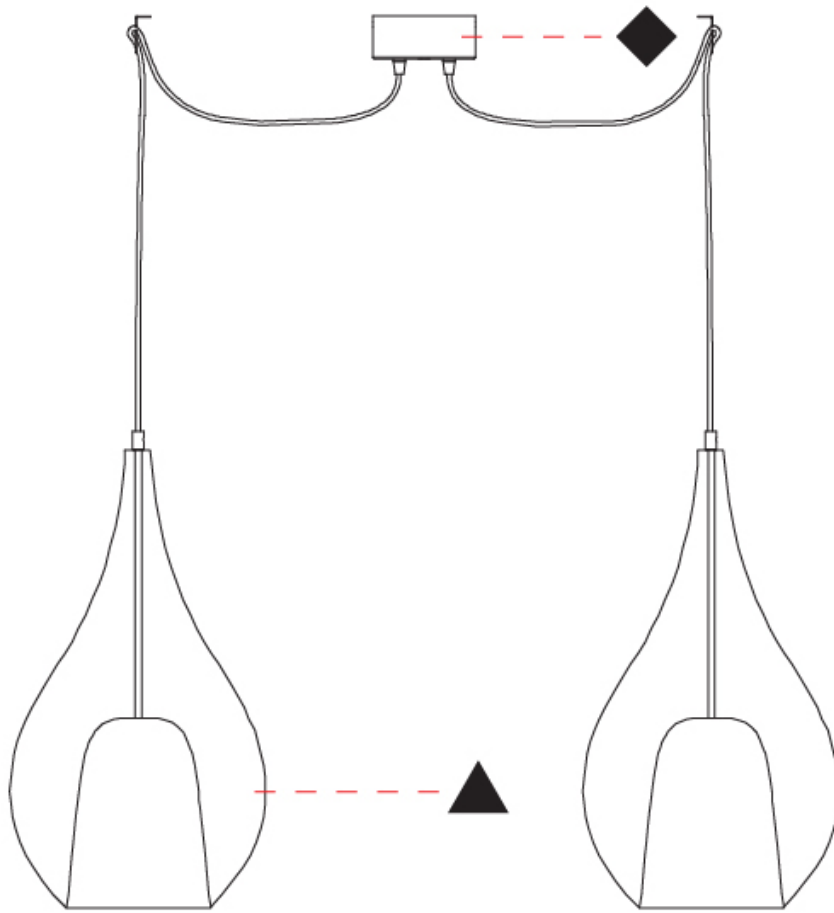

ZOE 2 LIGHT SWAG SUSPENSION

D141130-

PROJECT	_____
TYPE	_____
SPECIFIER	_____
QUANTITY	_____
DATE	_____

D