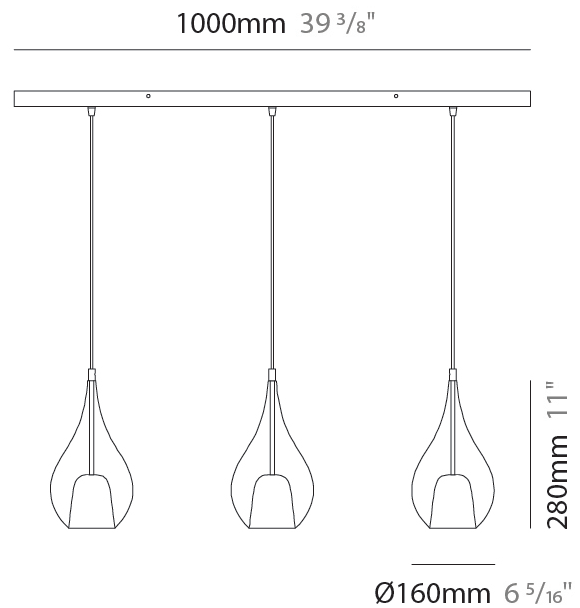

PROJECT	
TYPE	
SPECIFIER	
QUANTITY	
DATE	

ZOE 3 LIGHT LINEAR SUSPENSION

D141131- -
base number   Finish Options   Finish Options

1. To build a product code in our configurator select the specify button on the base model # product page
2. To build a manual product code on this datasheet choose from the options listed below in blue font and add the suffix to the base model #

GENERAL

Series: Zoe
Subseries: Zoe 3 Light Linear
Partner: Cangini & Tucci
Division: Design
Installation: Suspension
Product Type: Pendant
Mounting Location: Ceiling

PHYSICAL

Shape: Teardrop
Length (mm): 1000
Length (in): 39 ³/₈
Height (mm): 280
Height (in): 11
Max. Overall Height (mm): 1780
Max. Overall Height (in): 70 ⁷/₁₆
Weight (kg): 2.90
Weight (lbs): 6.39
Diffuser: Glass - Opal
Fixture Finish: [AMB](#) / [BLK](#) / [BRZ](#) / [GLD](#) / [GRN](#) / [PNK](#) / [RUB](#) / [SKB](#) / [SMK](#) / [TOB](#) / [TRA](#)
Holder Finish: [CHR](#) / [MWH](#) / [MBK](#) / [BCR](#)
Fixture Material: Glass / Metal
Primary Material: Glass - Borosilicate
Cable Details: 1500mm cable

ELECTRICAL

Number of Lamps: 3
Lamp Type: LED Retrofit
Bulb Included: Bulb Not Included
Total Output Wattage (W): 15
Max. Wattage Per Lamp (W): 5
Lamp Base: G9
Input Voltage (V): 120

LED

OPTICAL

RATINGS AND CERTIFICATIONS

Certified By: Certified for North American Standards
IP rating: IP20