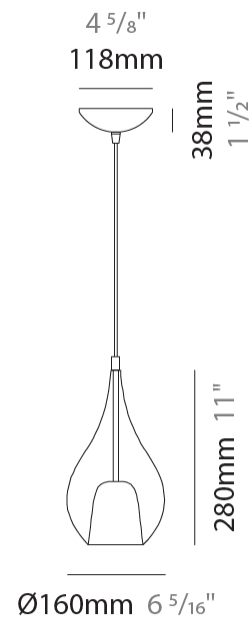

GENERAL

Series: Zoe
 Subseries: Zoe Monopoint
 Partner: Cangini & Tucci
 Division: Design
 Installation: Suspension
 Product Type: Pendant
 Mounting Location: Ceiling

PHYSICAL

Shape: Teardrop
 Diameter (mm): 160
 Diameter (in): 6 ⁵/₁₆
 Height (mm): 280
 Height (in): 11
 Max. Overall Height (mm): 1780
 Max. Overall Height (in): 70 ⁷/₁₆
 Weight (kg): 0.79
 Weight (lbs): 1.74
 Diffuser: Glass - Opal
 Fixture Finish: [AMB](#) / [BLK](#) / [BRZ](#) / [GLD](#) / [GRN](#) / [PNK](#) / [RUB](#) / [SKB](#) / [SMK](#) / [TOB](#) / [TRA](#)
 Holder Finish: [CHR](#) / [MWH](#) / [MBK](#) / [BCR](#)
 Fixture Material: Glass / Metal
 Primary Material: Glass - Borosilicate
 Cable Details: 1500mm cable

ELECTRICAL

Number of Lamps: 1
 Lamp Type: LED Retrofit
 Bulb Included: Bulb Not Included
 Max. Wattage Per Lamp (W): 5
 Lamp Base: G9
 Input Voltage (V): 120

LED

OPTICAL

RATINGS AND CERTIFICATIONS

Certified By: Certified for North American Standards
 IP rating: IP20

GENERAL

Series: Zoe
 Subseries: Zoe Monopoint
 Partner: Cangini & Tucci
 Division: Design
 Installation: Suspension
 Product Type: Pendant
 Mounting Location: Ceiling

PHYSICAL

Shape: Teardrop
 Diameter (mm): 220
 Diameter (in): 8 ¹¹/₁₆
 Height (mm): 380
 Height (in): 14 ¹⁵/₁₆
 Max. Overall Height (mm): 1880
 Max. Overall Height (in): 74
 Weight (kg): 1.51
 Weight (lbs): 3.33
 Diffuser: Glass - Opal
 Fixture Finish: [AMB / BLK / BRZ / GLD / GRN / PNK / RUB / SKB / SMK / TOB / TRA](#)
 Holder Finish: CHR / MWH / MBK / BCR
 Fixture Material: Glass / Metal
 Primary Material: Glass - Borosilicate
 Cable Details: 1500mm cable