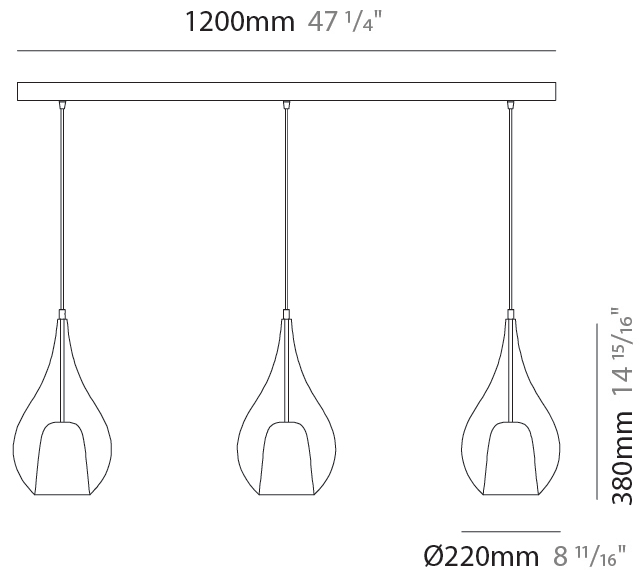

ZOE 3 LIGHT LINEAR SUSPENSION

D141132-

base number   Finish   Finish
Options   Options

1. To build a product code in our configurator select the specify button on the base model # product page
2. To build a manual product code on this datasheet choose from the options listed below in blue font and add the suffix to the base model #

GENERAL

Series: Zoe
Subseries: Zoe 3 Light Linear
Partner: Cangini & Tucci
Division: Design
Installation: Suspension
Product Type: Pendant
Mounting Location: Ceiling

PHYSICAL

Shape: Teardrop
Length (mm): 1200
Length (in): 47 1/4
Height (mm): 280
Height (in): 11
Max. Overall Height (mm): 1780
Max. Overall Height (in): 70 7/16
Weight (kg): 5.59
Weight (lbs): 12.32
Diffuser: Glass - Opal
Fixture Finish: [AMB](#) / [BLK](#) / [BRZ](#) / [GLD](#) / [GRN](#) / [PNK](#) / [RUB](#) / [SKB](#) / [SMK](#) / [TOB](#) / [TRA](#)
Holder Finish: [CHR](#) / [MWH](#) / [MBK](#) / [BCR](#)
Fixture Material: Glass / Metal
Primary Material: Glass - Borosilicate
Cable Details: 1500mm cable

ELECTRICAL

Number of Lamps: 3
Lamp Type: LED Retrofit
Lamp Shape: A19
Bulb Included: Bulb Not Included
Total Output Wattage (W): 48
Max. Wattage Per Lamp (W): 16
Lamp Base: E26
Input Voltage (V): 120
Upon Request: 277Vac / GU24

LED

OPTICAL

RATINGS AND CERTIFICATIONS

Certified By: Certified for North American Standards
IP rating: IP20