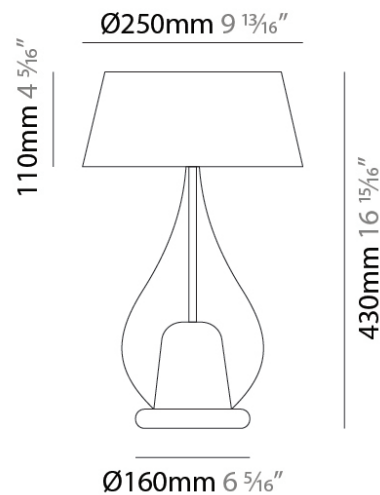

PROJECT
TYPE
SPECIFIER
QUANTITY
DATE

ZOE VINCENT - PORTABLE PORTABLE

D144028-

base number Finish
Options

1. To build a product code in our configurator select the specify button on the base model # product page
2. To build a manual product code on this datasheet choose from the options listed below in blue font and add the suffix to the base model #

GENERAL

Series: Zoe
Subseries: Zoe Vincent - Portable
Partner: Cangiini & Tucci
Division: Design
Installation: Portable
Product Type: Table
Mounting Location: Table

PHYSICAL

Shape: Teardrop
Diameter (mm): 250
Diameter (in): 9 ¹³/₁₆
Height (mm): 430
Height (in): 16 ¹⁵/₁₆
Weight (kg): 1.10
Weight (lbs): 2.43
Diffuser: Glass - Opal
Fixture Finish: MSB / TRA
Holder Finish: BLK
Fixture Material: Glass / Metal
Primary Material: Glass - Borosilicate

ELECTRICAL

Number of Lamps: 1
Lamp Type: LED + LED Retrofit
Input Wattage (W): 4.3
Bulb Included: Bulb Not Included
Max. Wattage Per Lamp (W): 3
Lamp Base: E12
Dimming: Non-Dimmable
Input Voltage (V): 120

LED

Number of LEDs: 1
Color Temperature (°K): 3000
Max. Delivered Lumen (lm): 350
Nominal Lumen (lm): 350

OPTICAL

RATINGS AND CERTIFICATIONS

Certified By: Certified for North American Standards
IP rating: IP20