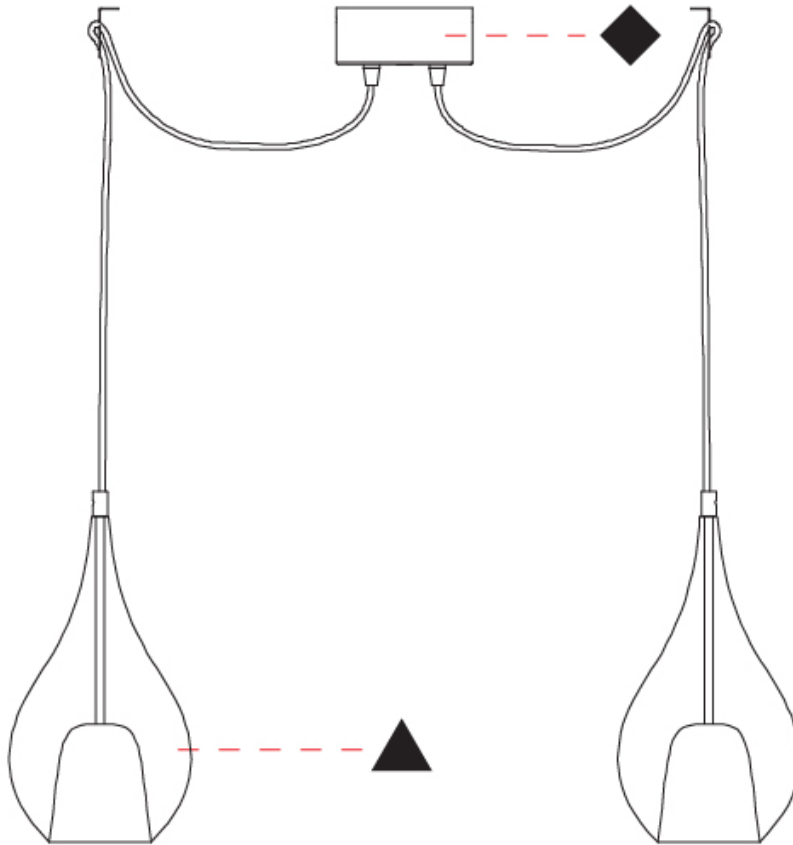

ZOE 2 LIGHT SWAG SUSPENSION

D141127-

PROJECT _____

TYPE _____

SPECIFIER _____

QUANTITY _____

DATE _____

D