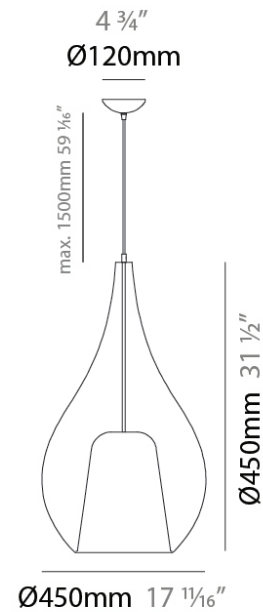

PROJECT	_____
TYPE	_____
SPECIFIER	_____
QUANTITY	_____
DATE	_____

ZOE MAX SUSPENSION

D141268- _____ - _____
base number   Finish   Finish
                         Options   Options

1. To build a product code in our configurator select the specify button on the base model # product page
2. To build a manual product code on this datasheet choose from the options listed below in blue font and add the suffix to the base model #

GENERAL

Series: Zoe
Subseries: Zoe Max
Partner: Cangini & Tucci
Division: Design
Installation: Suspension
Product Type: Pendant
Mounting Location: Ceiling

PHYSICAL

Shape: Teardrop
Diameter (mm): 450
Diameter (in): 17 ¾
Height (mm): 800
Height (in): 31 ½
Max. Overall Height (mm): 2300
Max. Overall Height (in): 90 ½
Weight (kg): 7.80
Weight (lbs): 17.19
Diffuser: Glass - Opal
Fixture Finish: [AMB / GRN / BRZ / PNK / RUB / SKB / SMK / TOB / TRA / GLD / BLK](#)
Holder Finish: [CHR / MWH / MBK / BCR](#)
Fixture Material: Glass / Metal
Primary Material: Glass - Borosilicate
Cable Details: 1500mm Cable

ELECTRICAL

Number of Lamps: 1
Lamp Type: LED Retrofit
Lamp Shape: A19
Bulb Included: Bulb Not Included
Max. Wattage Per Lamp (W): 25
Lamp Base: E26
Input Voltage (V): 120
Upon Request: 277Vac / GU24

LED

OPTICAL

RATINGS AND CERTIFICATIONS

Certified By: Certified for North American Standards
IP rating: IP20