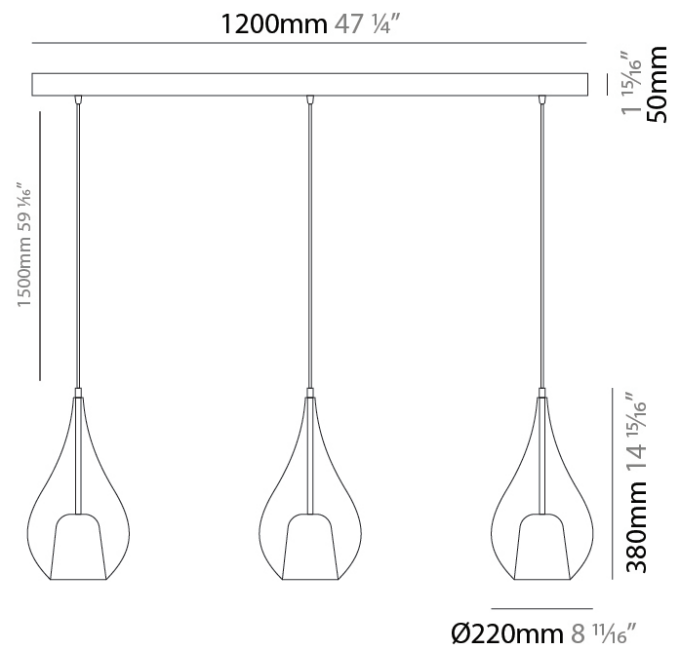

PROJECT
TYPE
SPECIFIER
QUANTITY
DATE

ZOE VINCENT 3 LIGHT LINEAR SUSPENSION

D141250-

base number   Finish
Options

1. To build a product code in our configurator select the specify button on the base model # product page
2. To build a manual product code on this datasheet choose from the options listed below in blue font and add the suffix to the base model #

GENERAL

Series: Zoe
Subseries: Zoe Vincent 3 Light Linear
Partner: Cangini & Tucci
Division: Design
Installation: Suspension
Product Type: Pendant
Mounting Location: Ceiling

PHYSICAL

Shape: Teardrop
Length (mm): 1200
Length (in): 47 ¼
Height (mm): 280
Height (in): 11
Max. Overall Height (mm): 1780
Max. Overall Height (in): 70 ⅞
Weight (kg): 5.59
Weight (lbs): 12.32
Diffuser: Glass - Opal
Fixture Finish: [MSB / MBS / TRS](#)
Holder Finish: BLK
Fixture Material: Glass / Metal
Primary Material: Glass - Borosilicate
Cable Details: 1500mm cable

ELECTRICAL

Number of Lamps: 3
Lamp Type: LED Retrofit
Lamp Shape: A19
Bulb Included: Bulb Not Included
Total Output Wattage (W): 48
Max. Wattage Per Lamp (W): 16
Lamp Base: E26
Input Voltage (V): 120
Upon Request: 277Vac / GU24

LED

OPTICAL

RATINGS AND CERTIFICATIONS

Certified By: Certified for North American Standards
IP rating: IP20