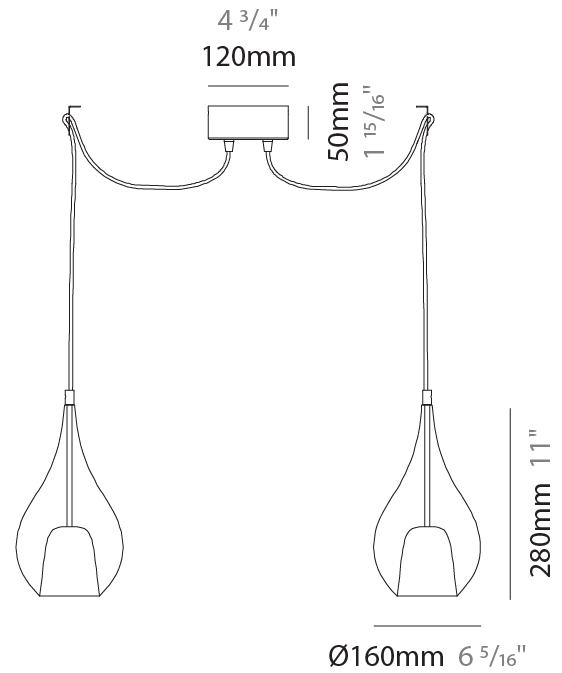

PROJECT
TYPE
SPECIFIER
QUANTITY
DATE

ZOE 2 LIGHT SWAG SUSPENSION

D141127-

base number   Finish Options   -   Finish Options

1. To build a product code in our configurator select the specify button on the base model # product page
2. To build a manual product code on this datasheet choose from the options listed below in blue font and add the suffix to the base model #

GENERAL

Series: Zoe
Subseries: Zoe 2 Light Swag
Partner: Cangini & Tucci
Division: Design
Installation: Suspension
Product Type: Pendant
Mounting Location: Ceiling

PHYSICAL

Shape: Teardrop
Diameter (mm): 160
Diameter (in): 6 ⁵/₁₆
Height (mm): 280
Height (in): 11
Max. Overall Height (mm): 2280
Max. Overall Height (in): 89 ³/₄
Weight (kg): 1.53
Weight (lbs): 3.37
Diffuser: Glass - Opal
Fixture Finish: [AMB](#) / [BLK](#) / [BRZ](#) / [GLD](#) / [GRN](#) / [PNK](#) / [RUB](#) / [SKB](#) / [SMK](#) / [TOB](#) / [TRA](#)
Holder Finish: [CHR](#) / [MWH](#) / [MBK](#) / [BCR](#)
Fixture Material: Glass / Metal
Primary Material: Glass - Borosilicate
Cable Details: 2000mm cable

ELECTRICAL

Number of Lamps: 2
Lamp Type: LED Retrofit
Bulb Included: Bulb Not Included
Total Output Wattage (W): 10
Max. Wattage Per Lamp (W): 5
Lamp Base: G9
Input Voltage (V): 120

LED

OPTICAL

RATINGS AND CERTIFICATIONS

Certified By: Certified for North American Standards
IP rating: IP20