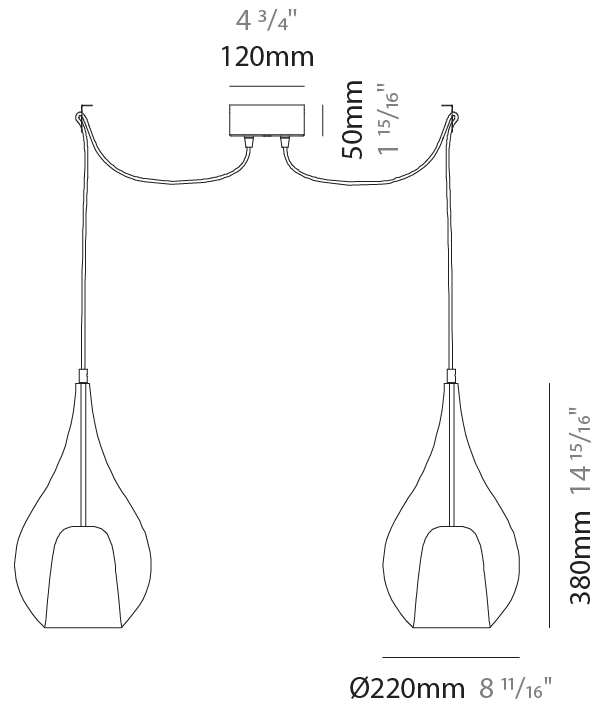

PROJECT	
TYPE	
SPECIFIER	
QUANTITY	
DATE	

ZOE 2 LIGHT SWAG SUSPENSION

D141129-

base number	Finish Options	Finish Options

1. To build a product code in our configurator select the specify button on the base model # product page
2. To build a manual product code on this datasheet choose from the options listed below in blue font and add the suffix to the base model #

GENERAL

Series: Zoe
Subseries: Zoe 2 Light Swag
Partner: Cangini & Tucci
Division: Design
Installation: Suspension
Product Type: Pendant
Mounting Location: Ceiling

PHYSICAL

Shape: Teardrop
Diameter (mm): 220
Diameter (in): 8 ¹¹/₁₆
Height (mm): 380
Height (in): 14 ¹⁵/₁₆
Max. Overall Height (mm): 2380
Max. Overall Height (in): 93 ¹¹/₁₆
Weight (kg): 2.81
Weight (lbs): 6.19
Diffuser: Glass - Opal
Fixture Finish: AMB / BLK / BRZ / GLD / GRN / PNK / RUB / SKB / SMK / TOB / TRA
Holder Finish: CHR / MWH / MBK / BCR
Fixture Material: Glass / Metal
Primary Material: Glass - Borosilicate
Cable Details: 2000mm cable

ELECTRICAL

Number of Lamps: 2
Lamp Type: LED Retrofit
Lamp Shape: A19
Bulb Included: Bulb Not Included
Total Output Wattage (W): 32
Max. Wattage Per Lamp (W): 16
Lamp Base: E26
Input Voltage (V): 120
Upon Request: 277Vac / GU24

LED

OPTICAL

RATINGS AND CERTIFICATIONS

Certified By: Certified for North American Standards
IP rating: IP20