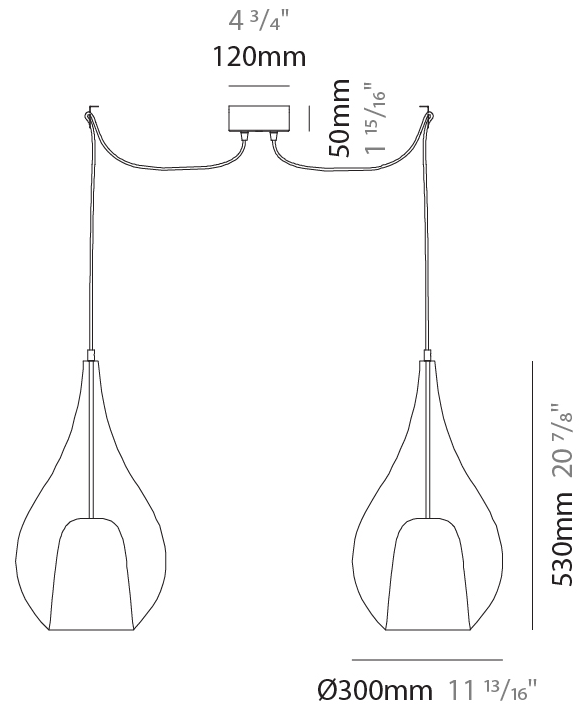

PROJECT
TYPE
SPECIFIER
QUANTITY
DATE

ZOE 2 LIGHT SWAG SUSPENSION

D141130-

base number	Finish Options	Finish Options

1. To build a product code in our configurator select the specify button on the base model # product page
2. To build a manual product code on this datasheet choose from the options listed below in blue font and add the suffix to the base model #

GENERAL

Series: Zoe
Subseries: Zoe 2 Light Swag
Partner: Cangini & Tucci
Division: Design
Installation: Suspension
Product Type: Pendant
Mounting Location: Ceiling

PHYSICAL

Shape: Teardrop
Diameter (mm): 300
Diameter (in): 11 ¹³/₁₆
Height (mm): 530
Height (in): 20 ⁷/₈
Max. Overall Height (mm): 2530
Max. Overall Height (in): 99 ⁵/₈
Weight (kg): 4.8
Weight (lbs): 10.58
Diffuser: Glass - Opal
Fixture Finish: AMB / BLK / BRZ / GLD / GRN / PNK / RUB / SKB / SMK / TOB / TRA
Holder Finish: CHR / MWH / MBK / BCR
Fixture Material: Glass / Metal
Primary Material: Glass - Borosilicate
Cable Details: 2000mm cable

ELECTRICAL

Number of Lamps: 2
Lamp Type: LED Retrofit
Lamp Shape: A19
Bulb Included: Bulb Not Included
Total Output Wattage (W): 32
Max. Wattage Per Lamp (W): 16
Lamp Base: E26
Input Voltage (V): 120
Upon Request: 277Vac / GU24

LED

OPTICAL

RATINGS AND CERTIFICATIONS

Certified By: Certified for North American Standards
IP rating: IP20