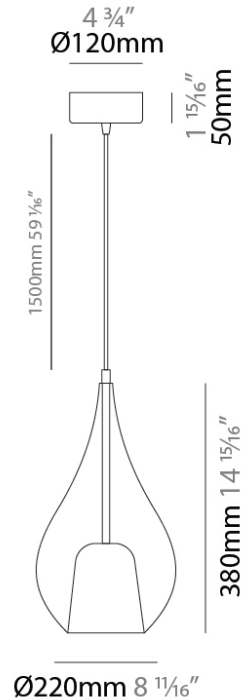

PROJECT	_____
TYPE	_____
SPECIFIER	_____
QUANTITY	_____
DATE	_____

ZOE VINCENT - MONOPOINT SUSPENSION

D141178-

base number   Finish
Options

1. To build a product code in our configurator select the specify button on the base model # product page
2. To build a manual product code on this datasheet choose from the options listed below in blue font and add the suffix to the base model #

GENERAL

Series: Zoe _____
Subseries: Zoe Vincent - Monopoint _____
Partner: Cangini & Tucci _____
Division: Design _____
Installation: Suspension _____
Product Type: Pendant _____
Mounting Location: Ceiling _____

PHYSICAL

Shape: Teardrop _____
Diameter (mm): 220 _____
Diameter (in): 8 11/16 _____
Height (mm): 380 _____
Height (in): 14 15/16 _____
Max. Overall Height (mm): 1880 _____
Max. Overall Height (in): 74 _____
Weight (kg): 1.51 _____
Weight (lbs): 3.33 _____
Diffuser: Glass - Opal _____
Fixture Finish: [MSB](#) / [MBS](#) / [TRS](#) _____
Holder Finish: BLK _____
Fixture Material: Glass / Metal _____
Primary Material: Glass - Borosilicate _____
Cable Details: 1500mm cable _____

ELECTRICAL

Number of Lamps: 1 _____
Lamp Type: LED Retrofit _____
Lamp Shape: A19 _____
Bulb Included: Bulb Not Included _____
Max. Wattage Per Lamp (W): 16 _____
Lamp Base: E26 _____
Input Voltage (V): 120 _____
Upon Request: 277Vac / GU24 _____

LED

OPTICAL

RATINGS AND CERTIFICATIONS

Certified By: Certified for North American Standards _____
IP rating: IP20 _____