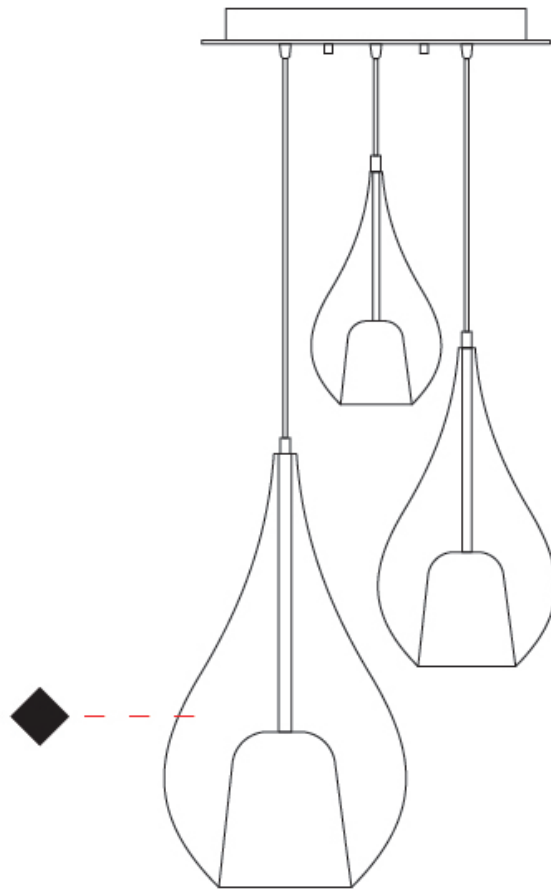

ZOE VINCENT 3 LIGHT CLUSTER SUSPENSION

D141251-

PROJECT

TYPE

SPECIFIER

QUANTITY

DATE

D