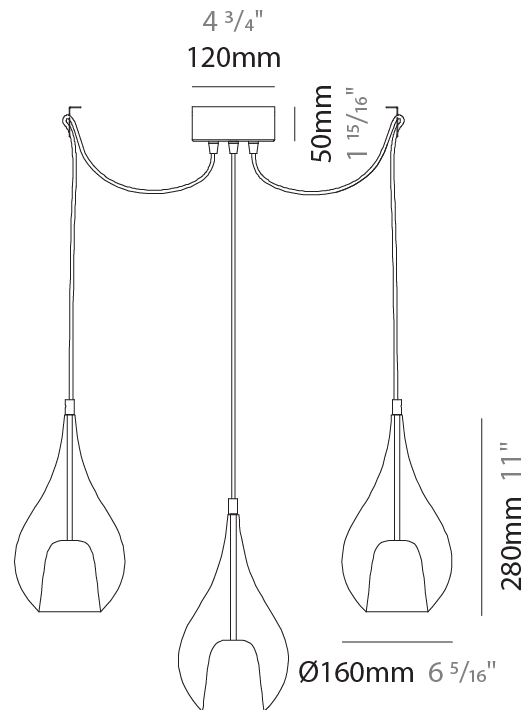

ZOE 3 LIGHT SWAG SUSPENSION

D141128-

base number   Finish   Finish
Options   Options

1. To build a product code in our configurator select the specify button on the base model # product page
2. To build a manual product code on this datasheet choose from the options listed below in blue font and add the suffix to the base model #

GENERAL

Series: Zoe
Subseries: Zoe 3 Light Swag
Partner: Cangini & Tucci
Division: Design
Installation: Suspension
Product Type: Pendant
Mounting Location: Ceiling

PHYSICAL

Shape: Teardrop
Diameter (mm): 160
Diameter (in): 6 ⁵/₁₆
Height (mm): 280
Height (in): 11
Max. Overall Height (mm): 2280
Max. Overall Height (in): 89 ³/₄
Weight (kg): 2.25
Weight (lbs): 4.96
Diffuser: Glass - Opal
Fixture Finish: [AMB / BLK / BRZ / GLD / GRN / PNK / RUB / SKB / SMK / TOB / TRA](#)
Holder Finish: CHR / MWH / MBK / BCR
Fixture Material: Glass / Metal
Primary Material: Glass - Borosilicate
Cable Details: 2000mm cable

ELECTRICAL

Number of Lamps: 3
Lamp Type: LED Retrofit
Bulb Included: Bulb Not Included
Total Output Wattage (W): 15
Max. Wattage Per Lamp (W): 5
Lamp Base: G9
Input Voltage (V): 120

LED

OPTICAL

RATINGS AND CERTIFICATIONS

Certified By: Certified for North American Standards
IP rating: IP20