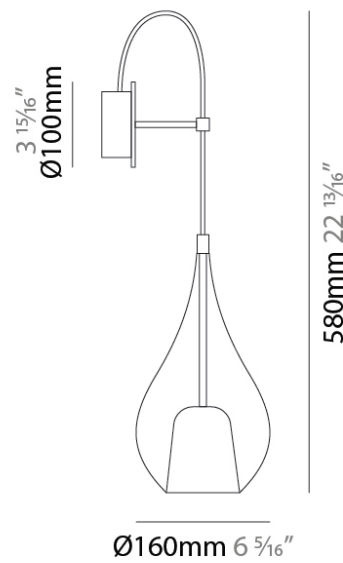

ZOE VINCENT SURFACE

D143032-

base number Finish
Options

1. To build a product code in our configurator select the specify button on the base model # product page
2. To build a manual product code on this datasheet choose from the options listed below in blue font and add the suffix to the base model #

GENERAL

Series: Zoe
Subseries: Zoe Vincent
Partner: Cangani & Tucci
Division: Design
Installation: Surface
Product Type: Wall Surface
Mounting Location: Wall

PHYSICAL

Shape: Teardrop
Diameter (mm): 160
Diameter (in): 6 ⁵/₁₆
Height (mm): 280
Depth (mm): 200
Height (in): 11
Depth (in): 7 ⁷/₈
Max. Overall Height (mm): 780
Max. Overall Height (in): 30 ¹¹/₁₆
Extension (mm): 200
Extension (in): 7 ⁷/₈
Weight (kg): 0.875
Weight (lbs): 1.93
Diffuser: Glass - Opal
[Fixture Finish: MSB / MBS / TRS](#)
Holder Finish: BLK
Fixture Material: Glass / Metal
Primary Material: Glass - Borosilicate

ELECTRICAL

Number of Lamps: 1
Lamp Type: LED Retrofit
Bulb Included: Bulb Not Included
Max. Wattage Per Lamp (W): 5
Lamp Base: G9
Input Voltage (V): 120

LED

OPTICAL

RATINGS AND CERTIFICATIONS

Certified By: Certified for North American Standards
IP rating: IP20

PROJECT
TYPE
SPECIFIER
QUANTITY
DATE