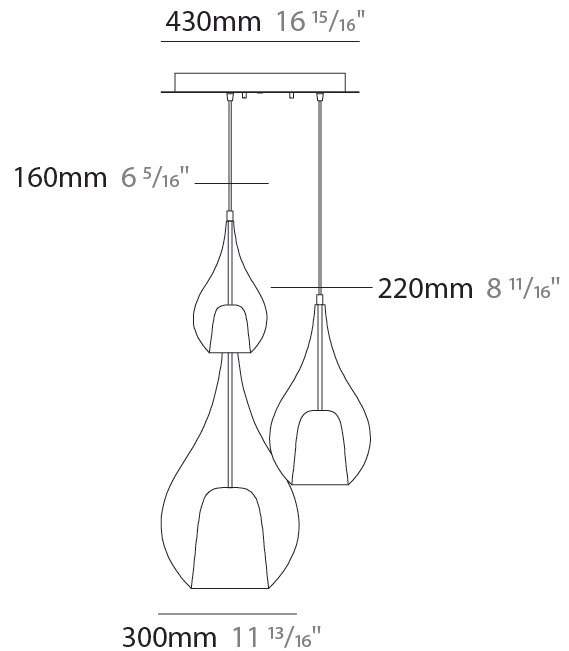

PROJECT	
TYPE	
SPECIFIER	
QUANTITY	
DATE	

ZOE 3 LIGHT CLUSTER SUSPENSION

D141133-

base number	Finish Options	Finish Options

1. To build a product code in our configurator select the specify button on the base model # product page
2. To build a manual product code on this datasheet choose from the options listed below in blue font and add the suffix to the base model #

GENERAL

Series: Zoe
Subseries: Zoe 3 Light Cluster
Partner: Cangini & Tucci
Division: Design
Installation: Suspension
Product Type: Pendant
Mounting Location: Ceiling

PHYSICAL

Shape: Teardrop
Diameter (mm): 430
Diameter (in): 16 ¹⁵/₁₆
Height (mm): 1500
Height (in): 59 ¹⁵/₁₆
Weight (kg): 6.48
Weight (lbs): 14.29
Diffuser: Glass - Opal
Fixture Finish: AMB / BLK / BRZ / GLD / GRN / PNK / RUB / SKB / SMK / TOB / TRA
Holder Finish: CHR / MWH / MBK / BCR
Fixture Material: Glass / Metal
Primary Material: Glass - Borosilicate
Cable Details: 1500mm cable

ELECTRICAL

Number of Lamps: 3
Lamp Type: LED Retrofit
Bulb Included: Bulb Not Included
Total Output Wattage (W): 37
Max. Wattage Per Lamp (W): 16 + 5
Lamp Base: E26 + G9
Input Voltage (V): 120

LED

OPTICAL

RATINGS AND CERTIFICATIONS

Certified By: Certified for North American Standards
IP rating: IP20