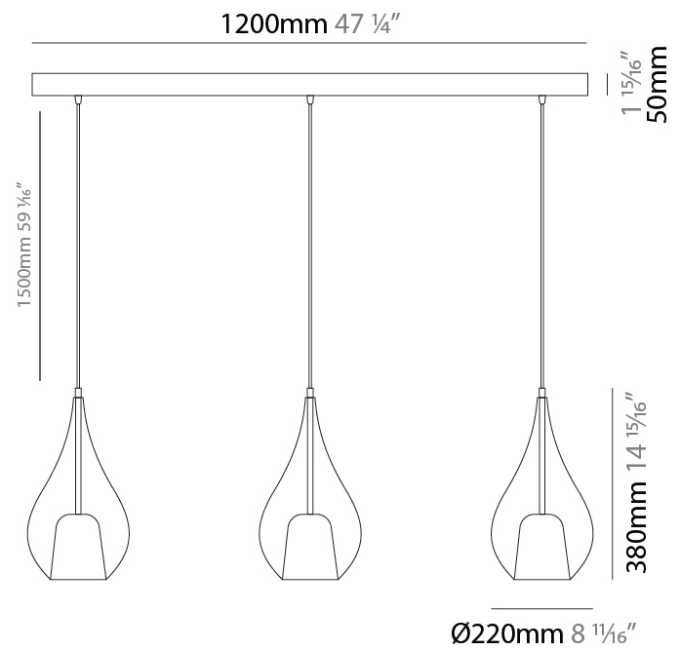

PROJECT
TYPE
SPECIFIER
QUANTITY
DATE

ZOE VINCENT 3 LIGHT LINEAR SUSPENSION

D141250-

base number Finish
Options

1. To build a product code in our configurator select the specify button on the base model # product page
2. To build a manual product code on this datasheet choose from the options listed below in blue font and add the suffix to the base model #

GENERAL

Series: Zoe
Subseries: Zoe Vincent 3 Light Linear
Partner: Cangiini & Tucci
Division: Design
Installation: Suspension
Product Type: Pendant
Mounting Location: Ceiling

PHYSICAL

Shape: Teardrop
Length (mm): 1200
Length (in): 47 1/4
Height (mm): 280
Height (in): 11
Max. Overall Height (mm): 1780
Max. Overall Height (in): 70 1/16
Weight (kg): 5.59
Weight (lbs): 12.32
Diffuser: Glass - Opal
Fixture Finish: [MSB / MBS / TRS](#)
Holder Finish: BLK
Fixture Material: Glass / Metal
Primary Material: Glass - Borosilicate
Cable Details: 1500mm cable

ELECTRICAL

Number of Lamps: 3
Lamp Type: LED Retrofit
Lamp Shape: A19
Bulb Included: Bulb Not Included
Total Output Wattage (W): 48
Max. Wattage Per Lamp (W): 16
Lamp Base: E26
Input Voltage (V): 120
Upon Request: 277Vac / GU24

LED

OPTICAL

RATINGS AND CERTIFICATIONS

Certified By: Certified for North American Standards
IP rating: IP20