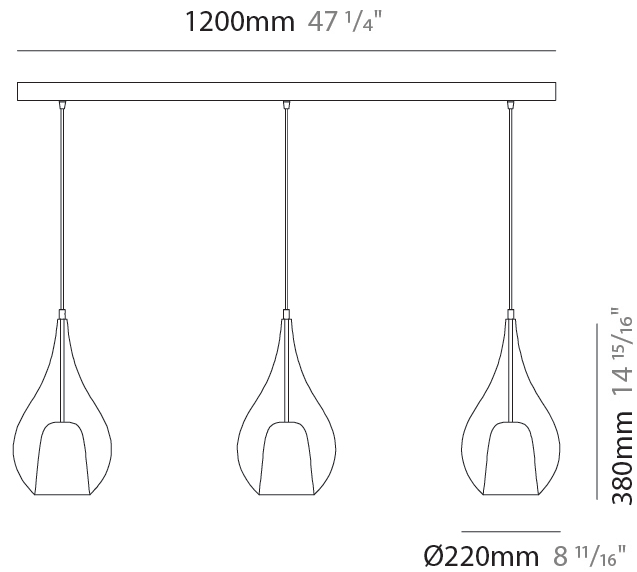

PROJECT
TYPE
SPECIFIER
QUANTITY
DATE

ZOE 3 LIGHT LINEAR SUSPENSION

D141132-

base number   Finish Options   Finish Options

1. To build a product code in our configurator select the specify button on the base model # product page
2. To build a manual product code on this datasheet choose from the options listed below in blue font and add the suffix to the base model #

GENERAL

Series: Zoe
Subseries: Zoe 3 Light Linear
Partner: Cangini & Tucci
Division: Design
Installation: Suspension
Product Type: Pendant
Mounting Location: Ceiling

PHYSICAL

Shape: Teardrop
Length (mm): 1200
Length (in): 47 1/4
Height (mm): 280
Height (in): 11
Max. Overall Height (mm): 1780
Max. Overall Height (in): 70 7/16
Weight (kg): 5.59
Weight (lbs): 12.32
Diffuser: Glass - Opal
Fixture Finish: [AMB](#) / [BLK](#) / [BRZ](#) / [GLD](#) / [GRN](#) / [PNK](#) / [RUB](#) / [SKB](#) / [SMK](#) / [TOB](#) / [TRA](#)
Holder Finish: [CHR](#) / [MWH](#) / [MBK](#) / [BCR](#)
Fixture Material: Glass / Metal
Primary Material: Glass - Borosilicate
Cable Details: 1500mm cable

ELECTRICAL

Number of Lamps: 3
Lamp Type: LED Retrofit
Lamp Shape: A19
Bulb Included: Bulb Not Included
Total Output Wattage (W): 48
Max. Wattage Per Lamp (W): 16
Lamp Base: E26
Input Voltage (V): 120
Upon Request: 277Vac / GU24

LED

OPTICAL

RATINGS AND CERTIFICATIONS

Certified By: Certified for North American Standards
IP rating: IP20