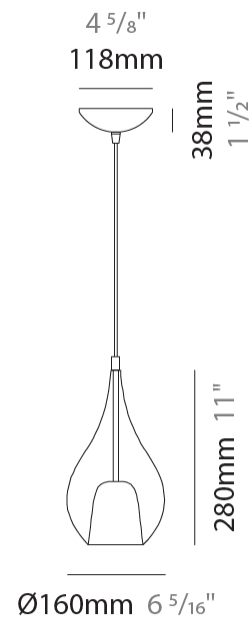

PROJECT	_____
TYPE	_____
SPECIFIER	_____
QUANTITY	_____
DATE	_____

ZOE MONOPOINT SUSPENSION

D141121- _____ - _____
base number   Finish   Finish
                         Options   Options

1. To build a product code in our configurator select the specify button on the base model # product page
2. To build a manual product code on this datasheet choose from the options listed below in blue font and add the suffix to the base model #

GENERAL

Series: Zoe
Subseries: Zoe Monopoint
Partner: Cangini & Tucci
Division: Design
Installation: Suspension
Product Type: Pendant
Mounting Location: Ceiling

PHYSICAL

Shape: Teardrop
Diameter (mm): 160
Diameter (in): 6 ⁵/₁₆
Height (mm): 280
Height (in): 11
Max. Overall Height (mm): 1780
Max. Overall Height (in): 70 ⁷/₁₆
Weight (kg): 0.79
Weight (lbs): 1.74
Diffuser: Glass - Opal
Fixture Finish: [AMB](#) / [BLK](#) / [BRZ](#) / [GLD](#) / [GRN](#) / [PNK](#) / [RUB](#) / [SKB](#) / [SMK](#) / [TOB](#) / [TRA](#)
Holder Finish: [CHR](#) / [MWH](#) / [MBK](#) / [BCR](#)
Fixture Material: Glass / Metal
Primary Material: Glass - Borosilicate
Cable Details: 1500mm cable

ELECTRICAL

Number of Lamps: 1
Lamp Type: LED Retrofit
Bulb Included: Bulb Not Included
Max. Wattage Per Lamp (W): 5
Lamp Base: G9
Input Voltage (V): 120

LED

OPTICAL

RATINGS AND CERTIFICATIONS

Certified By: Certified for North American Standards
IP rating: IP20