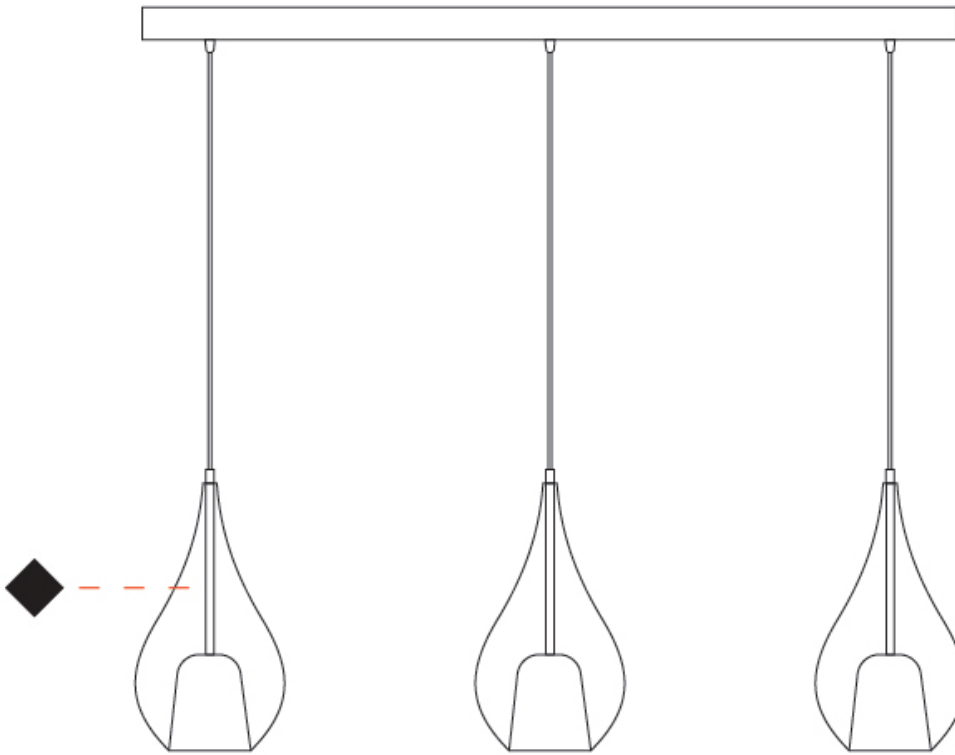

ZOE VINCENT 3 LIGHT LINEAR SUSPENSION

D141250-

PROJECT _____

TYPE _____

SPECIFIER _____

QUANTITY _____

DATE _____

D