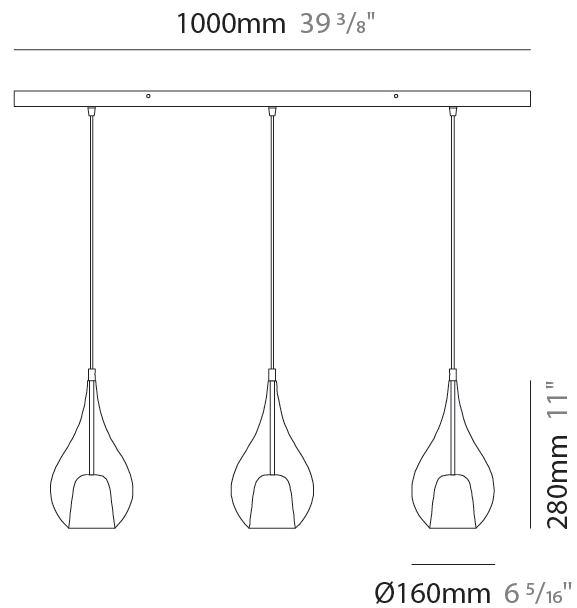

PROJECT
TYPE
SPECIFIER
QUANTITY
DATE

ZOE 3 LIGHT LINEAR SUSPENSION

D141131-

base number   Finish Options   -   Finish Options

1. To build a product code in our configurator select the specify button on the base model # product page
2. To build a manual product code on this datasheet choose from the options listed below in blue font and add the suffix to the base model #

GENERAL

Series: Zoe
Subseries: Zoe 3 Light Linear
Partner: Cangini & Tucci
Division: Design
Installation: Suspension
Product Type: Pendant
Mounting Location: Ceiling

PHYSICAL

Shape: Teardrop
Length (mm): 1000
Length (in): 39 ³/₈"
Height (mm): 280
Height (in): 11
Max. Overall Height (mm): 1780
Max. Overall Height (in): 70 ⁷/₁₆"
Weight (kg): 2.90
Weight (lbs): 6.39
Diffuser: Glass - Opal
Fixture Finish: [AMB](#) / [BLK](#) / [BRZ](#) / [GLD](#) / [GRN](#) / [PNK](#) / [RUB](#) / [SKB](#) / [SMK](#) / [TOB](#) / [TRA](#)
Holder Finish: [CHR](#) / [MWH](#) / [MBK](#) / [BCR](#)
Fixture Material: Glass / Metal
Primary Material: Glass - Borosilicate
Cable Details: 1500mm cable

ELECTRICAL

Number of Lamps: 3
Lamp Type: LED Retrofit
Bulb Included: Bulb Not Included
Total Output Wattage (W): 15
Max. Wattage Per Lamp (W): 5
Lamp Base: G9
Input Voltage (V): 120

LED

OPTICAL

RATINGS AND CERTIFICATIONS

Certified By: Certified for North American Standards
IP rating: IP20