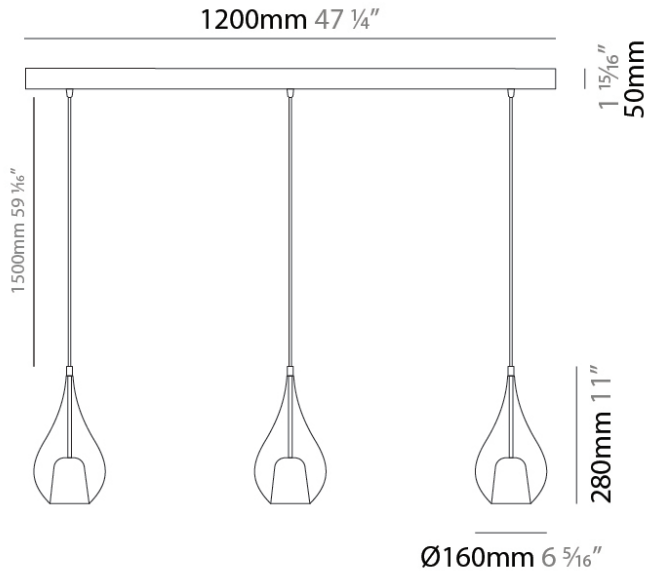

ZOE VINCENT 3 LIGHT LINEAR SUSPENSION

D141249-

base number _____
Finish _____
Options _____

1. To build a product code in our configurator select the specify button on the base model # product page
2. To build a manual product code on this datasheet choose from the options listed below in blue font and add the suffix to the base model #

GENERAL

Series: Zoe _____
Subseries: Zoe Vincent 3 Light Linear _____
Partner: Cangini & Tucci _____
Division: Design _____
Installation: Suspension _____
Product Type: Pendant _____
Mounting Location: Ceiling _____

PHYSICAL

Shape: Teardrop _____
Length (mm): 1000 _____
Length (in): 39 ³/₈ _____
Height (mm): 280 _____
Height (in): 11 _____
Max. Overall Height (mm): 1780 _____
Max. Overall Height (in): 70 ⁷/₁₆ _____
Weight (kg): 2.90 _____
Weight (lbs): 6.39 _____
Diffuser: Glass - Opal _____
Fixture Finish: [MSB / MBS / TRS](#) _____
Holder Finish: BLK _____
Fixture Material: Glass / Metal _____
Primary Material: Glass - Borosilicate _____
Cable Details: 1500mm cable _____

ELECTRICAL

Number of Lamps: 3 _____
Lamp Type: LED Retrofit _____
Bulb Included: Bulb Not Included _____
Total Output Wattage (W): 15 _____
Max. Wattage Per Lamp (W): 5 _____
Lamp Base: G9 _____
Input Voltage (V): 120 _____

LED

OPTICAL

RATINGS AND CERTIFICATIONS

Certified By: Certified for North American Standards _____
IP rating: IP20 _____