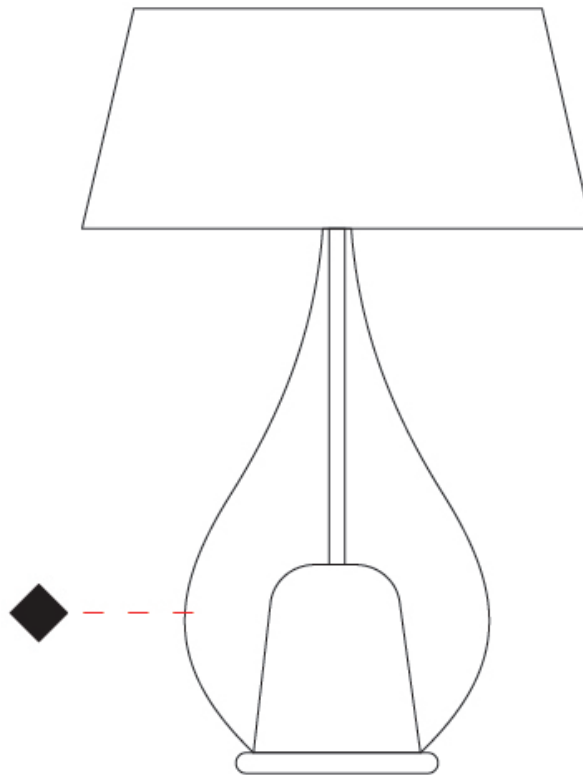

ZOE VINCENT - PORTABLE PORTABLE

D144030-

PROJECT

TYPE

SPECIFIER

QUANTITY

DATE

D