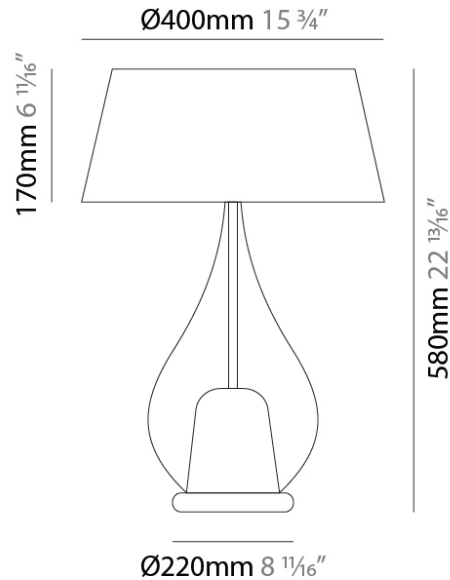

PROJECT
TYPE
SPECIFIER
QUANTITY
DATE

ZOE VINCENT - PORTABLE PORTABLE

D144029-

base number Finish
Options

1. To build a product code in our configurator select the specify button on the base model # product page
2. To build a manual product code on this datasheet choose from the options listed below in blue font and add the suffix to the base model #

GENERAL

Series: Zoe
Subseries: Zoe Vincent - Portable
Brand: Cangini & Tucci
Division: Design
Mounting Type: Portable
Mounting Location: Table
Subcategory: Ambient

PHYSICAL

Shape: Teardrop
Diameter (mm): 400
Diameter (in): 15 3/4
Height (mm): 580
Height (in): 22 13/16
Light Distribution: Omnidirectional
Weight (kg): 1.92
Weight (lbs): 4.23
Diffuser: Glass - Opal
Fixture Finish: [MSB / TRA](#)
Holder Finish: BLK
Fixture Material: Glass / Metal

ELECTRICAL

Number of Lamps: 1
Lamp Type: LED + LED Retrofit
Input Wattage (W): 4.3
Bulb Included: Bulb Not Included
Max. Wattage Per Lamp (W): 8
Lamp Base: E26
Dimming: Non-Dimmable
Input Voltage (V): 120

LED

Number of LEDs: 1
Color Temperature (°K): 3000
Max. Delivered Lumen (lm): 350
Nominal Lumen (lm): 350

OPTICAL

RATINGS AND CERTIFICATIONS

Certified By: Certified for North American Standards
IP rating: IP20