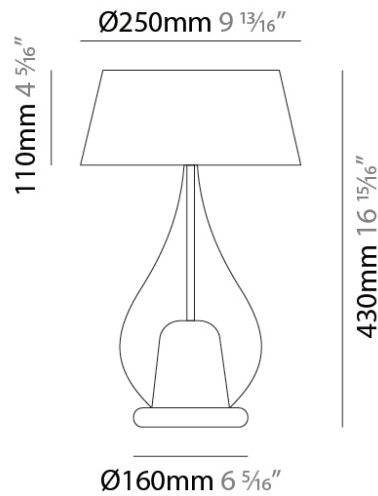

GENERAL

Series: Zoe
Subseries: Zoe Vincent - Portable
Brand: Cangini & Tucci
Division: Design
Mounting Type: Portable
Mounting Location: Table
Subcategory: Ambient

PHYSICAL

Shape: Teardrop
Diameter (mm): 250
Diameter (in): 9 ¹³/₁₆
Height (mm): 430
Height (in): 16 ¹⁵/₁₆
Light Distribution: Omnidirectional
Weight (kg): 1.10
Weight (lbs): 2.43
Diffuser: Glass - Opal
[Fixture Finish: MSB / TRA](#)
Holder Finish: BLK
Fixture Material: Glass / Metal

LED

Number of LEDs: 1
Color Temperature (°K): 3000
Max. Delivered Lumen (lm): 350
Nominal Lumen (lm): 350

OPTICAL

RATINGS AND CERTIFICATIONS

Certified By: Certified for North American Standards
IP rating: IP20

GENERAL

Series: Zoe
 Subseries: Zoe Vincent - Portable
 Brand: Cangini & Tucci
 Division: Design
 Mounting Type: Portable
 Mounting Location: Table
 Subcategory: Ambient

PHYSICAL

Shape: Teardrop
 Diameter (mm): 400
 Diameter (in): 15 3/4
 Height (mm): 580
 Height (in): 22 13/16
 Light Distribution: Omnidirectional
 Weight (kg): 1.92
 Weight (lbs): 4.23
 Diffuser: Glass - Opal
 Fixture Finish: [MSB / TRA](#)
 Holder Finish: BLK
 Fixture Material: Glass / Metal

GENERAL

Series: Zoe
Subseries: Zoe Vincent - Portable
Brand: Cangini & Tucci
Division: Design
Mounting Type: Portable
Mounting Location: Table
Subcategory: Ambient

PHYSICAL

Shape: Teardrop
Diameter (mm): 500
Diameter (in): 19 11/16
Height (mm): 780
Height (in): 30 11/16
Light Distribution: Omnidirectional
Weight (kg): 3.435
Weight (lbs): 7.57
Diffuser: Glass - Opal
[Fixture Finish: MSB / TRA](#)
Holder Finish: BLK
Fixture Material: Glass / Metal