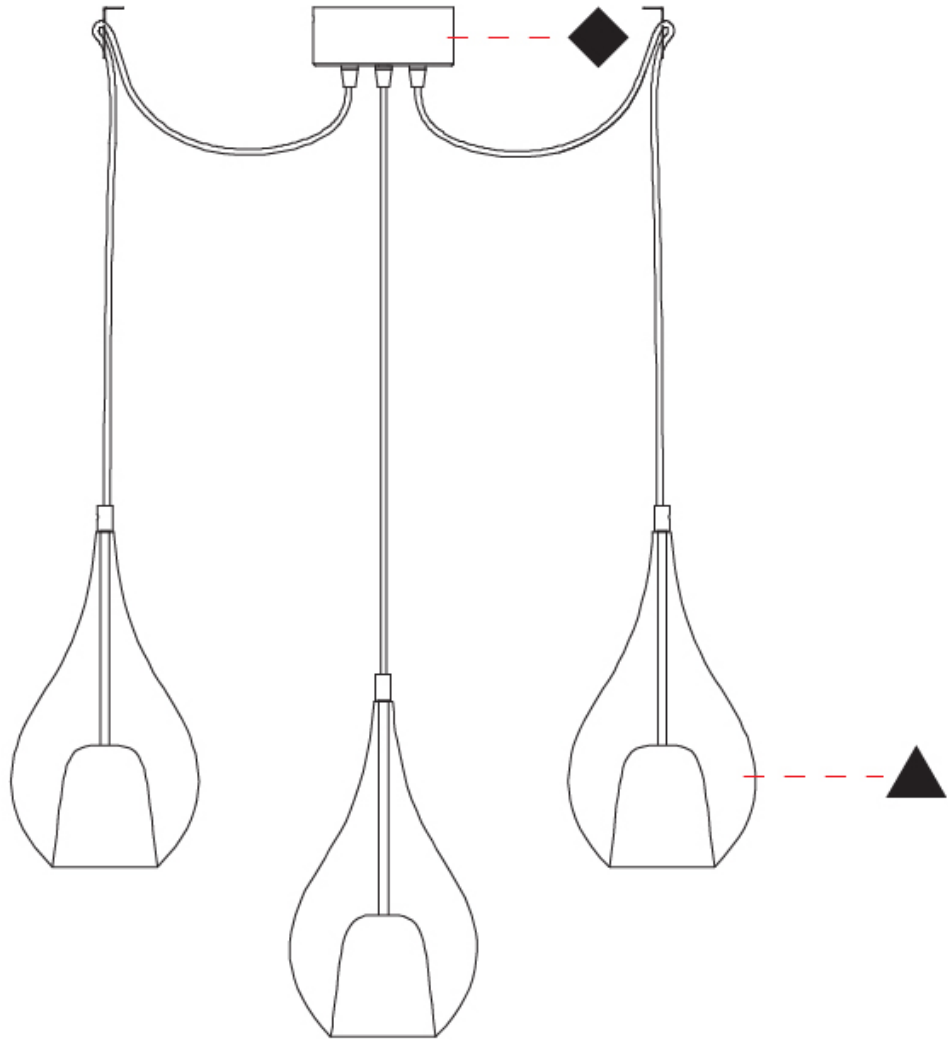

ZOE 3 LIGHT SWAG SUSPENSION

D141128-

PROJECT	_____
TYPE	_____
SPECIFIER	_____
QUANTITY	_____
DATE	_____

D