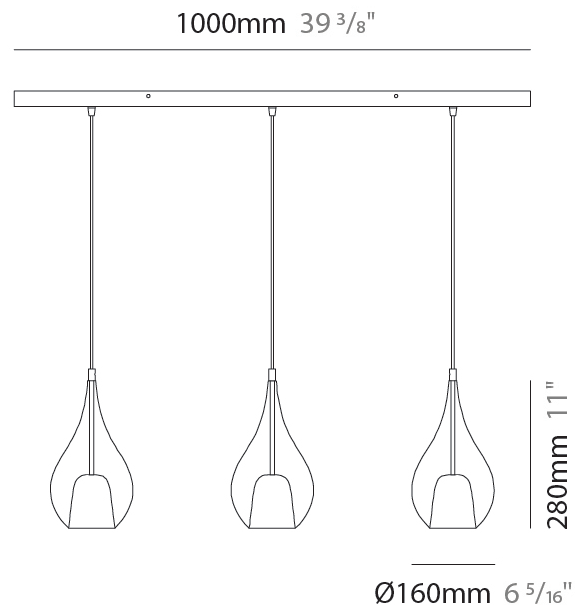

PROJECT
TYPE
SPECIFIER
QUANTITY
DATE

ZOE 3 LIGHT LINEAR SUSPENSION

D141131- -
base number   Finish Options   Finish Options

1. To build a product code in our configurator select the specify button on the base model # product page
2. To build a manual product code on this datasheet choose from the options listed below in blue font and add the suffix to the base model #

GENERAL

Series: Zoe
Subseries: Zoe 3 Light Linear
Brand: Cangini & Tucci
Division: Design
Mounting Type: Suspension
Mounting Location: Ceiling
Subcategory: Pendant

PHYSICAL

Shape: Teardrop
Length (mm): 1000
Length (in): 39 ³/₈
Height (mm): 280
Height (in): 11
Max. Overall Height (mm): 1780
Max. Overall Height (in): 70 ⁷/₁₆
Light Distribution: Omnidirectional
Weight (kg): 2.90
Weight (lbs): 6.39
Diffuser: Glass - Opal
Fixture Finish: [AMB](#) / [BLK](#) / [BRZ](#) / [GLD](#) / [GRN](#) / [PNK](#) / [RUB](#) / [SKB](#) / [SMK](#) / [TOB](#) / [TRA](#)
Holder Finish: [CHR](#) / [MWH](#) / [MBK](#) / [BCR](#)
Fixture Material: Glass / Metal
Cable Details: 1500mm cable

ELECTRICAL

Number of Lamps: 3
Lamp Type: LED Retrofit
Bulb Included: Bulb Not Included
Total Output Wattage (W): 15
Max. Wattage Per Lamp (W): 5
Lamp Base: G9
Input Voltage (V): 120

LED

OPTICAL

RATINGS AND CERTIFICATIONS

Certified By: Certified for North American Standards
IP rating: IP20