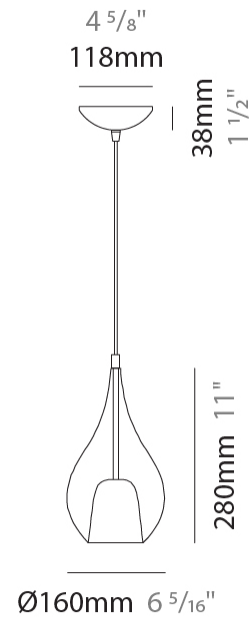

PROJECT	_____
TYPE	_____
SPECIFIER	_____
QUANTITY	_____
DATE	_____

ZOE MONOPOINT SUSPENSION

D141121- -

base number   Finish Options   Finish Options

1. To build a product code in our configurator select the specify button on the base model # product page
2. To build a manual product code on this datasheet choose from the options listed below in blue font and add the suffix to the base model #

GENERAL

Series: Zoe
Subseries: Zoe Monopoint
Brand: Cangini & Tucci
Division: Design
Mounting Type: Suspension
Mounting Location: Ceiling
Subcategory: Pendant

PHYSICAL

Shape: Teardrop
Diameter (mm): 160
Diameter (in): 6 ⁵/₁₆
Height (mm): 280
Height (in): 11
Max. Overall Height (mm): 1780
Max. Overall Height (in): 70 ⁷/₁₆
Light Distribution: Omnidirectional
Weight (kg): 0.79
Weight (lbs): 1.74
Diffuser: Glass - Opal
Fixture Finish: [AMB](#) / [BLK](#) / [BRZ](#) / [GLD](#) / [GRN](#) / [PNK](#) / [RUB](#) / [SKB](#) / [SMK](#) / [TOB](#) / [TRA](#)
Holder Finish: [CHR](#) / [MWH](#) / [MBK](#) / [BCR](#)
Fixture Material: Glass / Metal
Cable Details: 1500mm cable

ELECTRICAL

Number of Lamps: 1
Lamp Type: LED Retrofit
Bulb Included: Bulb Not Included
Max. Wattage Per Lamp (W): 5
Lamp Base: G9
Input Voltage (V): 120

LED

OPTICAL

RATINGS AND CERTIFICATIONS

Certified By: Certified for North American Standards
IP rating: IP20