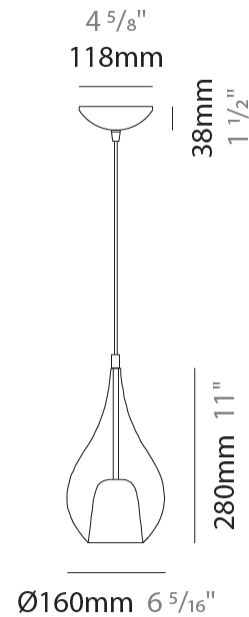

PROJECT	_____
TYPE	_____
SPECIFIER	_____
QUANTITY	_____
DATE	_____

ZOE MONOPOINT SUSPENSION

D141121- _____ - _____
base number   Finish   Finish
                         Options   Options

1. To build a product code in our configurator select the specify button on the base model # product page
2. To build a manual product code on this datasheet choose from the options listed below in blue font and add the suffix to the base model #

GENERAL

Series: Zoe
Subseries: Zoe Monopoint
Partner: Cangini & Tucci
Division: Design
Installation: Suspension
Product Type: Pendant
Mounting Location: Ceiling

PHYSICAL

Shape: Teardrop
Diameter (mm): 160
Diameter (in): 6 ⁵/₁₆
Height (mm): 280
Height (in): 11
Max. Overall Height (mm): 1780
Max. Overall Height (in): 70 ⁷/₁₆
Weight (kg): 0.79
Weight (lbs): 1.74
Diffuser: Glass - Opal
Fixture Finish: [AMB](#) / [BLK](#) / [BRZ](#) / [GLD](#) / [GRN](#) / [PNK](#) / [RUB](#) / [SKB](#) / [SMK](#) / [TOB](#) / [TRA](#)
Holder Finish: CHR / MWH / MBK / BCR
Fixture Material: Glass / Metal
Primary Material: Glass - Borosilicate
Cable Details: 1500mm cable

ELECTRICAL

Number of Lamps: 1
Lamp Type: LED Retrofit
Bulb Included: Bulb Not Included
Max. Wattage Per Lamp (W): 5
Lamp Base: G9
Input Voltage (V): 120

LED

OPTICAL

RATINGS AND CERTIFICATIONS

Certified By: Certified for North American Standards
IP rating: IP20