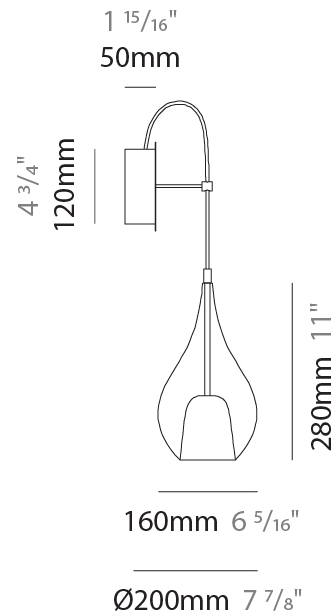

ZOE SURFACE

D143021-

base number   Finish   Finish
Options   Options

1. To build a product code in our configurator select the specify button on the base model # product page
2. To build a manual product code on this datasheet choose from the options listed below in blue font and add the suffix to the base model #

GENERAL

Series: Zoe
Brand: Cangini & Tucci
Division: Design
Mounting Type: Surface
Mounting Location: Wall
Subcategory: Ambient

PHYSICAL

Shape: Teardrop
Diameter (mm): 160
Diameter (in): 6 ⁵/₁₆
Height (mm): 280
Depth (mm): 200
Height (in): 11
Depth (in): 7 ⁷/₈
Max. Overall Height (mm): 780
Max. Overall Height (in): 30 ¹¹/₁₆
Extension (mm): 200
Extension (in): 7 7/8
Light Distribution: Omnidirectional
Weight (kg): 0.875
Weight (lbs): 1.93
Diffuser: Glass - Opal
Fixture Finish: AMB / BLK / BRZ / GLD / GRN / PNK / RUB / SKB / SMK / TOB / TRA
Holder Finish: CHR / MWH / MBK / BCR
Fixture Material: Glass / Metal

ELECTRICAL

Number of Lamps: 1
Lamp Type: LED Retrofit
Bulb Included: Bulb Not Included
Max. Wattage Per Lamp (W): 5
Lamp Base: G9
Input Voltage (V): 120

LED

OPTICAL

RATINGS AND CERTIFICATIONS

Certified By: Certified for North American Standards
IP rating: IP20

PROJECT
TYPE
SPECIFIER
QUANTITY
DATE