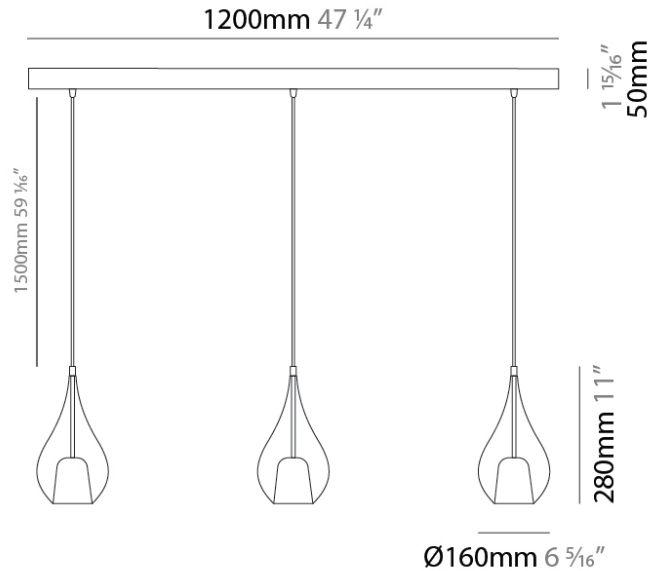

PROJECT	
TYPE	
SPECIFIER	
QUANTITY	
DATE	

ZOE VINCENT 3 LIGHT LINEAR SUSPENSION

D141249-

base number Finish
Options

1. To build a product code in our configurator select the specify button on the base model # product page
2. To build a manual product code on this datasheet choose from the options listed below in blue font and add the suffix to the base model #

GENERAL

Series: Zoe
Subseries: Zoe Vincent 3 Light Linear
Partner: Cangini & Tucci
Division: Design
Installation: Suspension
Product Type: Pendant
Mounting Location: Ceiling

PHYSICAL

Shape: Teardrop
Length (mm): 1000
Length (in): 39 ³/₈
Height (mm): 280
Height (in): 11
Max. Overall Height (mm): 1780
Max. Overall Height (in): 70 ⁷/₁₆
Weight (kg): 2.90
Weight (lbs): 6.39
Diffuser: Glass - Opal
Fixture Finish: [MSB / MBS / TRS](#)
Holder Finish: BLK
Fixture Material: Glass / Metal
Primary Material: Glass - Borosilicate
Cable Details: 1500mm cable

ELECTRICAL

Number of Lamps: 3
Lamp Type: LED Retrofit
Bulb Included: Bulb Not Included
Total Output Wattage (W): 15
Max. Wattage Per Lamp (W): 5
Lamp Base: G9
Input Voltage (V): 120

LED

OPTICAL

RATINGS AND CERTIFICATIONS

Certified By: Certified for North American Standards
IP rating: IP20