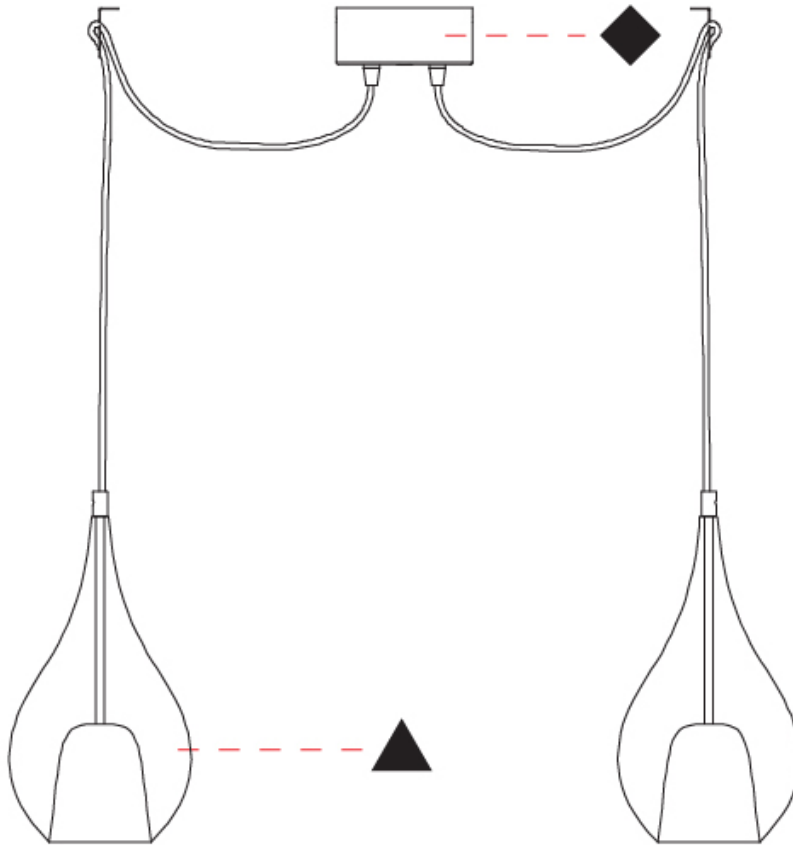

ZOE 2 LIGHT SWAG SUSPENSION

D141127-

PROJECT	_____
TYPE	_____
SPECIFIER	_____
QUANTITY	_____
DATE	_____

D