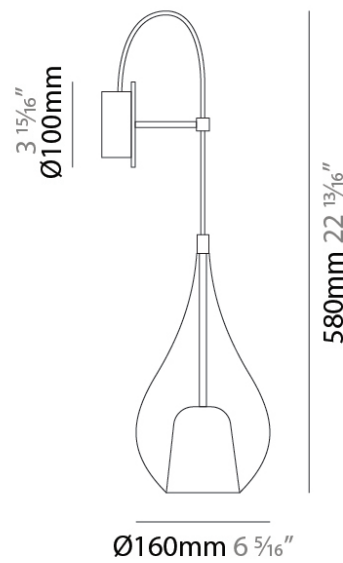

ZOE VINCENT SURFACE

D143032-

base number Finish
Options

PROJECT
TYPE
SPECIFIER
QUANTITY
DATE

1. To build a product code in our configurator select the specify button on the base model # product page
2. To build a manual product code on this datasheet choose from the options listed below in blue font and add the suffix to the base model #

GENERAL

Series: Zoe
Subseries: Zoe Vincent
Partner: Cangani & Tucci
Division: Design
Installation: Surface
Product Type: Wall Surface
Mounting Location: Wall

PHYSICAL

Shape: Teardrop
Diameter (mm): 160
Diameter (in): 6 ⁵/₁₆
Height (mm): 280
Depth (mm): 200
Height (in): 11
Depth (in): 7 ⁷/₈
Max. Overall Height (mm): 780
Max. Overall Height (in): 30 ¹¹/₁₆
Extension (mm): 200
Extension (in): 7 ⁷/₈
Weight (kg): 0.875
Weight (lbs): 1.93
Diffuser: Glass - Opal
Fixture Finish: [MSB](#) / [MBS](#) / [TRS](#)
Holder Finish: BLK
Fixture Material: Glass / Metal
Primary Material: Glass - Borosilicate

ELECTRICAL

Number of Lamps: 1
Lamp Type: LED Retrofit
Bulb Included: Bulb Not Included
Max. Wattage Per Lamp (W): 5
Lamp Base: G9
Input Voltage (V): 120

LED

OPTICAL

RATINGS AND CERTIFICATIONS

Certified By: Certified for North American Standards
IP rating: IP20