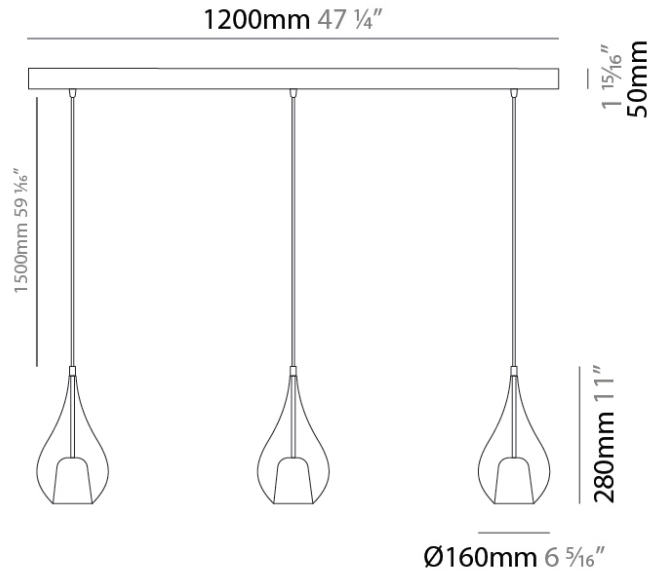

ZOE VINCENT 3 LIGHT LINEAR SUSPENSION

D141249-

base number _____
Finish Options _____

1. To build a product code in our configurator select the specify button on the base model # product page
2. To build a manual product code on this datasheet choose from the options listed below in blue font and add the suffix to the base model #

GENERAL

Series: Zoe _____
Subseries: Zoe Vincent 3 Light Linear _____
Brand: Cangini & Tucci _____
Division: Design _____
Mounting Type: Suspension _____
Mounting Location: Ceiling _____
Subcategory: Pendant _____

PHYSICAL

Shape: Teardrop _____
Length (mm): 1000 _____
Length (in): 39 ³/₈ _____
Height (mm): 280 _____
Height (in): 11 _____
Max. Overall Height (mm): 1780 _____
Max. Overall Height (in): 70 ⁷/₁₆ _____
Light Distribution: Omnidirectional _____
Weight (kg): 2.90 _____
Weight (lbs): 6.39 _____
Diffuser: Glass - Opal _____
Fixture Finish: [MSB / MBS / TRS](#) _____
Holder Finish: BLK _____
Fixture Material: Glass / Metal _____
Cable Details: 1500mm cable _____

ELECTRICAL

Number of Lamps: 3 _____
Lamp Type: LED Retrofit _____
Bulb Included: Bulb Not Included _____
Total Output Wattage (W): 15 _____
Max. Wattage Per Lamp (W): 5 _____
Lamp Base: G9 _____
Input Voltage (V): 120 _____

LED

OPTICAL

RATINGS AND CERTIFICATIONS

Certified By: Certified for North American Standards _____
IP rating: IP20 _____