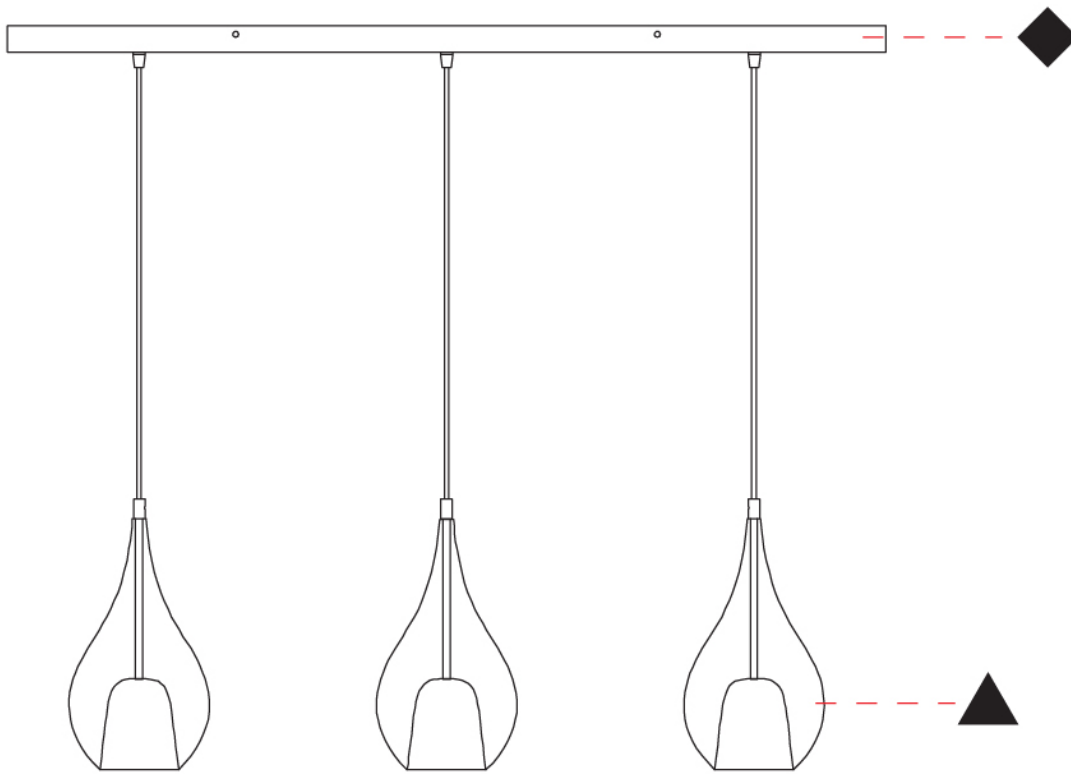

ZOE 3 LIGHT LINEAR SUSPENSION

D141131-

PROJECT	_____
TYPE	_____
SPECIFIER	_____
QUANTITY	_____
DATE	_____

D