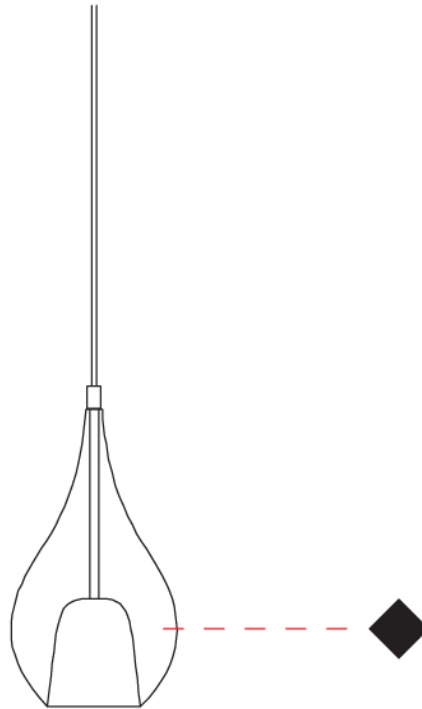

ZOE MODULAR SYSTEM SUSPENSION

D141124-

PROJECT

TYPE

SPECIFIER

QUANTITY

DATE

D