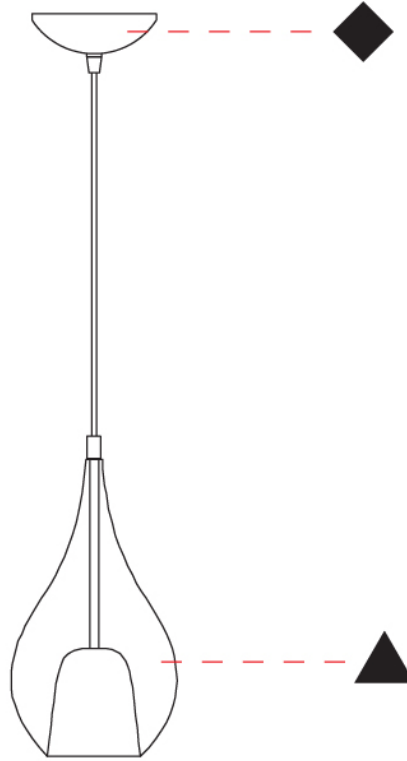

ZOE MONOPOINT SUSPENSION

D141121-

PROJECT

TYPE

SPECIFIER

QUANTITY

DATE

D