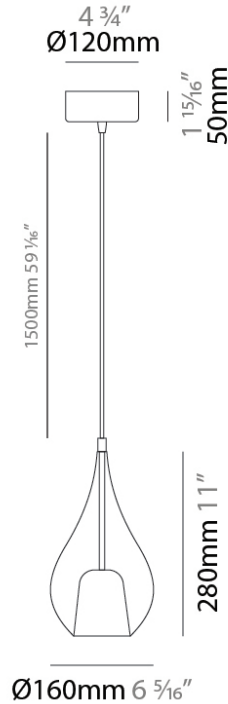

ZOE VINCENT - MONOPOINT SUSPENSION

D141177-

base number   Finish
Options

1. To build a product code in our configurator select the specify button on the base model # product page
2. To build a manual product code on this datasheet choose from the options listed below in blue font and add the suffix to the base model #

GENERAL

Series: Zoe
Subseries: Zoe Vincent - Monopoint
Partner: Cangini & Tucci
Division: Design
Installation: Suspension
Product Type: Pendant
Mounting Location: Ceiling

PHYSICAL

Shape: Teardrop
Diameter (mm): 160
Diameter (in): 6 ⁵/₁₆
Height (mm): 280
Height (in): 11
Max. Overall Height (mm): 1780
Max. Overall Height (in): 70 ⁷/₁₆
Weight (kg): 0.79
Weight (lbs): 1.74
Diffuser: Glass - Opal
Fixture Finish: [MSB / MBS / TRS](#)
Holder Finish: BLK
Fixture Material: Glass / Metal
Primary Material: Glass - Borosilicate
Cable Details: 1500mm cable

ELECTRICAL

Number of Lamps: 1
Lamp Type: LED Retrofit
Bulb Included: Bulb Not Included
Max. Wattage Per Lamp (W): 5
Lamp Base: G9
Input Voltage (V): 120

LED

OPTICAL

RATINGS AND CERTIFICATIONS

Certified By: Certified for North American Standards
IP rating: IP20

PROJECT	_____
TYPE	_____
SPECIFIER	_____
QUANTITY	_____
DATE	_____