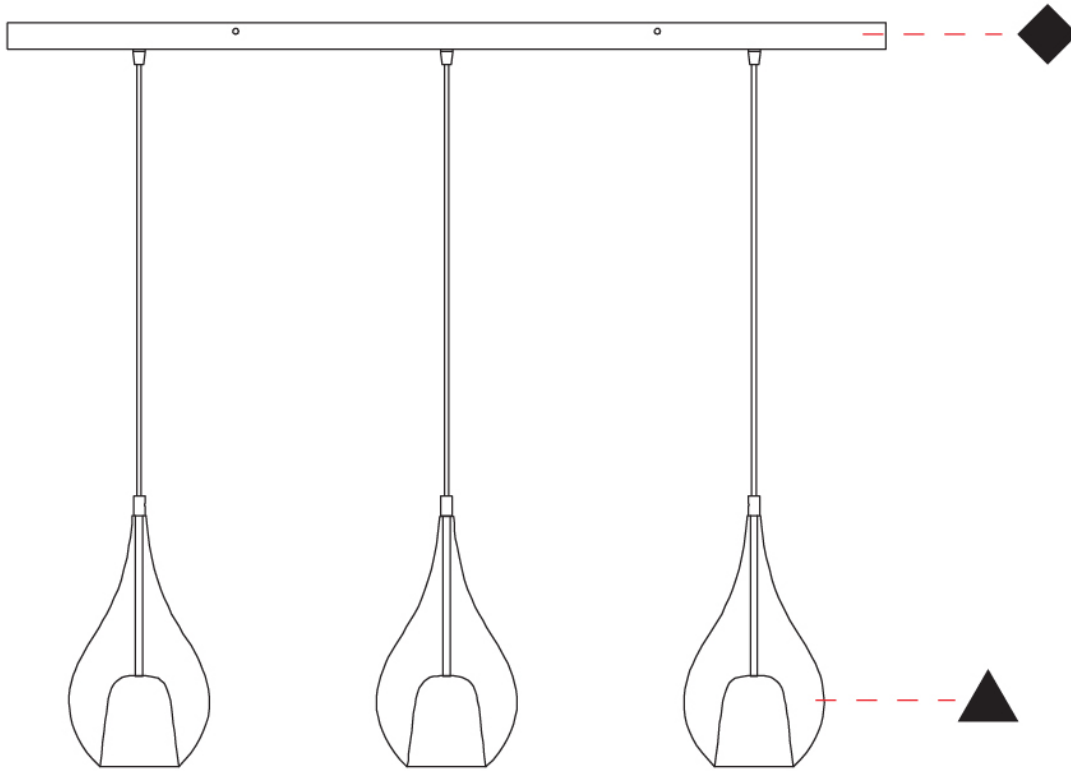

ZOE 3 LIGHT LINEAR SUSPENSION

D141131-

PROJECT	_____
TYPE	_____
SPECIFIER	_____
QUANTITY	_____
DATE	_____

D