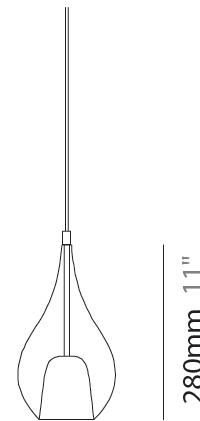

PROJECT
TYPE
SPECIFIER
QUANTITY
DATE

ZOE MODULAR SYSTEM SUSPENSION

D141124- -
base number   Finish Options   Finish Options

1. To build a product code in our configurator select the specify button on the base model # product page
2. To build a manual product code on this datasheet choose from the options listed below in blue font and add the suffix to the base model #

GENERAL

Series: Zoe
Subseries: Zoe Modular System
Brand: Cangini & Tucci
Division: Design
Mounting Type: Suspension
Mounting Location: Ceiling
Subcategory: Pendant

PHYSICAL

Shape: Teardrop
Diameter (mm): 160
Diameter (in): 6 5/16
Height (mm): 280
Height (in): 11
Max. Overall Height (mm): 1780
Max. Overall Height (in): 70 7/16
Light Distribution: Omnidirectional
Weight (kg): 2.50
Weight (lbs): 5.51
Diffuser: Glass - Opal
Fixture Finish: [AMB](#) / [BLK](#) / [BRZ](#) / [GLD](#) / [GRN](#) / [PNK](#) / [RGD](#) / [RUB](#) / [SKB](#) / [SMK](#) / [STE](#) / [TOB](#) / [TRA](#)
Holder Finish: [CHR](#) / [MWH](#) / [MBK](#) / [BCR](#)
Fixture Material: Glass / Metal
Cable Details: 1500mm cable

ELECTRICAL

Number of Lamps: 1
Lamp Type: LED Retrofit
Bulb Included: Bulb Not Included
Max. Wattage Per Lamp (W): 5
Lamp Base: G9
Input Voltage (V): 120

LED

OPTICAL

RATINGS AND CERTIFICATIONS

Certified By: Certified for North American Standards
IP rating: IP20

Ø160mm 6 5/16"