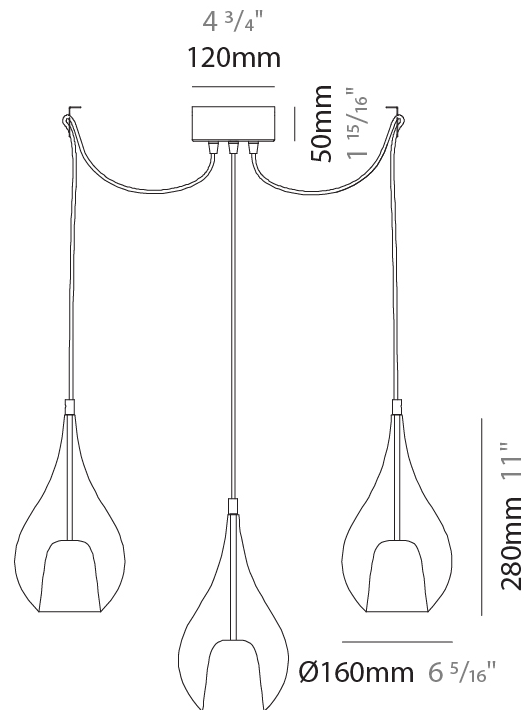

PROJECT	
TYPE	
SPECIFIER	
QUANTITY	
DATE	

ZOE 3 LIGHT SWAG SUSPENSION

D141128-

base number	Finish Options	Finish Options

1. To build a product code in our configurator select the specify button on the base model # product page
2. To build a manual product code on this datasheet choose from the options listed below in blue font and add the suffix to the base model #

GENERAL

Series: Zoe
Subseries: Zoe 3 Light Swag
Brand: Cangini & Tucci
Division: Design
Mounting Type: Suspension
Mounting Location: Ceiling
Subcategory: Pendant

PHYSICAL

Shape: Teardrop
Diameter (mm): 160
Diameter (in): 6 5/16
Height (mm): 280
Height (in): 11
Max. Overall Height (mm): 2280
Max. Overall Height (in): 89 3/4
Light Distribution: Omnidirectional
Weight (kg): 2.25
Weight (lbs): 4.96
Diffuser: Glass - Opal
Fixture Finish: AMB / BLK / BRZ / GLD / GRN / PNK / RUB / SKB / SMK / TOB / TRA
Holder Finish: CHR / MWH / MBK / BCR
Fixture Material: Glass / Metal
Cable Details: 2000mm cable

ELECTRICAL

Number of Lamps: 3
Lamp Type: LED Retrofit
Bulb Included: Bulb Not Included
Total Output Wattage (W): 15
Max. Wattage Per Lamp (W): 5
Lamp Base: G9
Input Voltage (V): 120

LED

OPTICAL

RATINGS AND CERTIFICATIONS

Certified By: Certified for North American Standards
IP rating: IP20