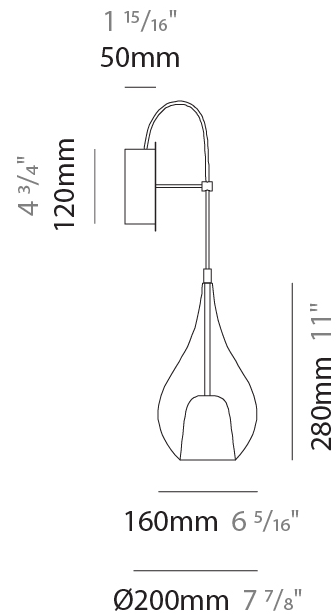

ZOE SURFACE

D143021-

base number   Finish   Finish
Options   Options

1. To build a product code in our configurator select the specify button on the base model # product page
2. To build a manual product code on this datasheet choose from the options listed below in blue font and add the suffix to the base model #

GENERAL

Series: Zoe
Partner: Cangini & Tucci
Division: Design
Installation: Surface
Product Type: Wall Surface
Mounting Location: Wall

PHYSICAL

Shape: Teardrop
Diameter (mm): 160
Diameter (in): 6 ⁵/₁₆
Height (mm): 280
Depth (mm): 200
Height (in): 11
Depth (in): 7 ⁷/₈
Max. Overall Height (mm): 780
Max. Overall Height (in): 30 ¹¹/₁₆
Extension (mm): 200
Extension (in): 7 78
Weight (kg): 0.875
Weight (lbs): 1.93
Diffuser: Glass - Opal
Fixture Finish: [AMB](#) / [BLK](#) / [BRZ](#) / [GLD](#) / [GRN](#) / [PNK](#) / [RUB](#) / [SKB](#) / [SMK](#) / [TOB](#) / [TRA](#)
Holder Finish: [CHR](#) / [MWH](#) / [MBK](#) / [BCR](#)
Fixture Material: Glass / Metal
Primary Material: Glass - Borosilicate

ELECTRICAL

Number of Lamps: 1
Lamp Type: LED Retrofit
Bulb Included: Bulb Not Included
Max. Wattage Per Lamp (W): 5
Lamp Base: G9
Input Voltage (V): 120

LED

OPTICAL

RATINGS AND CERTIFICATIONS

Certified By: Certified for North American Standards
IP rating: IP20

PROJECT
TYPE
SPECIFIER
QUANTITY
DATE