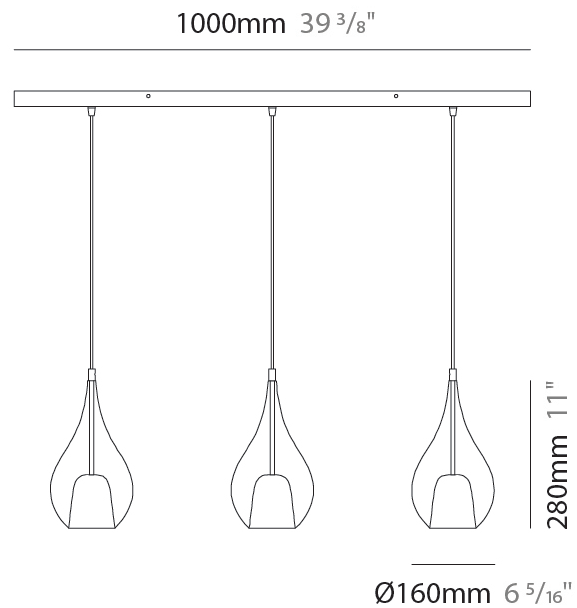

PROJECT	
TYPE	
SPECIFIER	
QUANTITY	
DATE	

ZOE 3 LIGHT LINEAR SUSPENSION

D141131- -
base number   Finish Options   Finish Options

1. To build a product code in our configurator select the specify button on the base model # product page
2. To build a manual product code on this datasheet choose from the options listed below in blue font and add the suffix to the base model #

GENERAL

Series: Zoe
Subseries: Zoe 3 Light Linear
Partner: Cangini & Tucci
Division: Design
Installation: Suspension
Product Type: Pendant
Mounting Location: Ceiling

PHYSICAL

Shape: Teardrop
Length (mm): 1000
Length (in): 39 3/8
Height (mm): 280
Height (in): 11
Max. Overall Height (mm): 1780
Max. Overall Height (in): 70 1/16
Weight (kg): 2.90
Weight (lbs): 6.39
Diffuser: Glass - Opal
Fixture Finish: [AMB](#) / [BLK](#) / [BRZ](#) / [GLD](#) / [GRN](#) / [PNK](#) / [RUB](#) / [SKB](#) / [SMK](#) / [TOB](#) / [TRA](#)
Holder Finish: [CHR](#) / [MWH](#) / [MBK](#) / [BCR](#)
Fixture Material: Glass / Metal
Primary Material: Glass - Borosilicate
Cable Details: 1500mm cable

ELECTRICAL

Number of Lamps: 3
Lamp Type: LED Retrofit
Bulb Included: Bulb Not Included
Total Output Wattage (W): 15
Max. Wattage Per Lamp (W): 5
Lamp Base: G9
Input Voltage (V): 120

LED

OPTICAL

RATINGS AND CERTIFICATIONS

Certified By: Certified for North American Standards
IP rating: IP20