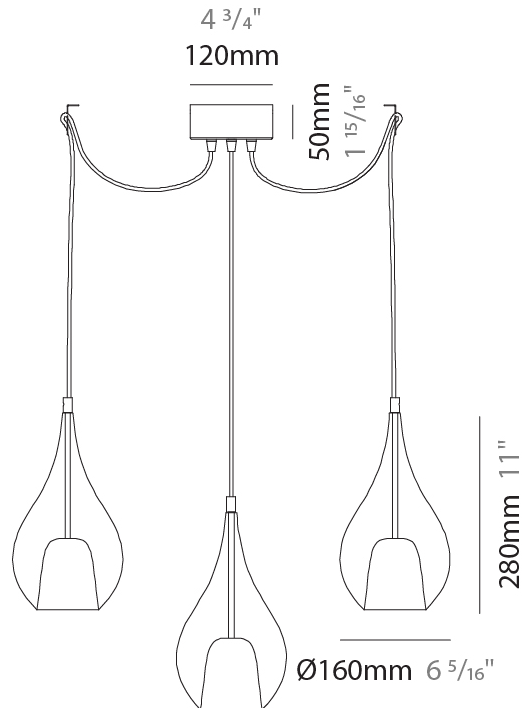

ZOE 3 LIGHT SWAG SUSPENSION

D141128-

base number   Finish   Finish
Options   Options

1. To build a product code in our configurator select the specify button on the base model # product page
2. To build a manual product code on this datasheet choose from the options listed below in blue font and add the suffix to the base model #

GENERAL

Series: Zoe
Subseries: Zoe 3 Light Swag
Partner: Cangini & Tucci
Division: Design
Installation: Suspension
Product Type: Pendant
Mounting Location: Ceiling

PHYSICAL

Shape: Teardrop
Diameter (mm): 160
Diameter (in): 6 ⁵/₁₆
Height (mm): 280
Height (in): 11
Max. Overall Height (mm): 2280
Max. Overall Height (in): 89 ³/₄
Weight (kg): 2.25
Weight (lbs): 4.96
Diffuser: Glass - Opal
Fixture Finish: [AMB](#) / [BLK](#) / [BRZ](#) / [GLD](#) / [GRN](#) / [PNK](#) / [RUB](#) / [SKB](#) / [SMK](#) / [TOB](#) / [TRA](#)
Holder Finish: [CHR](#) / [MWH](#) / [MBK](#) / [BCR](#)
Fixture Material: Glass / Metal
Primary Material: Glass - Borosilicate
Cable Details: 2000mm cable

ELECTRICAL

Number of Lamps: 3
Lamp Type: LED Retrofit
Bulb Included: Bulb Not Included
Total Output Wattage (W): 15
Max. Wattage Per Lamp (W): 5
Lamp Base: G9
Input Voltage (V): 120

LED

OPTICAL

RATINGS AND CERTIFICATIONS

Certified By: Certified for North American Standards
IP rating: IP20