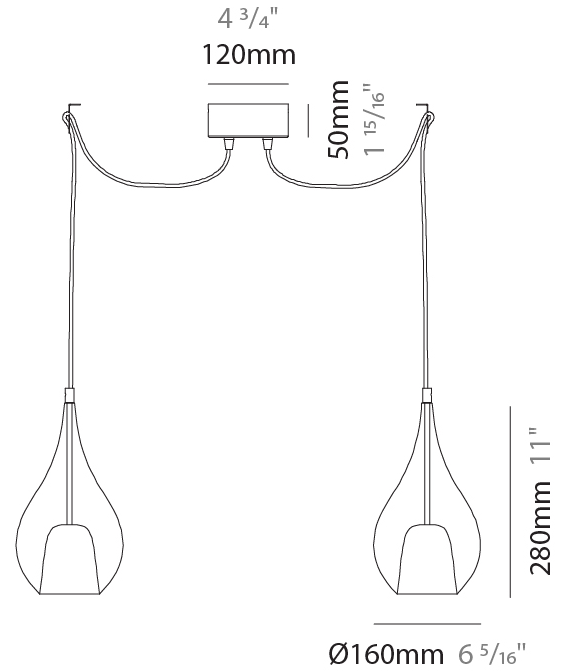

PROJECT
TYPE
SPECIFIER
QUANTITY
DATE

ZOE 2 LIGHT SWAG SUSPENSION

D141127-

base number   Finish Options   -   Finish Options

1. To build a product code in our configurator select the specify button on the base model # product page
2. To build a manual product code on this datasheet choose from the options listed below in blue font and add the suffix to the base model #

GENERAL

Series: Zoe
Subseries: Zoe 2 Light Swag
Brand: Cangini & Tucci
Division: Design
Mounting Type: Suspension
Mounting Location: Ceiling
Subcategory: Pendant

PHYSICAL

Shape: Teardrop
Diameter (mm): 160
Diameter (in): 6 ⁵/₁₆
Height (mm): 280
Height (in): 11
Max. Overall Height (mm): 2280
Max. Overall Height (in): 89 ³/₄
Light Distribution: Omnidirectional
Weight (kg): 1.53
Weight (lbs): 3.37
Diffuser: Glass - Opal
Fixture Finish: [AMB](#) / [BLK](#) / [BRZ](#) / [GLD](#) / [GRN](#) / [PNK](#) / [RUB](#) / [SKB](#) / [SMK](#) / [TOB](#) / [TRA](#)
Holder Finish: [CHR](#) / [MWH](#) / [MBK](#) / [BCR](#)
Fixture Material: Glass / Metal
Cable Details: 2000mm cable

ELECTRICAL

Number of Lamps: 2
Lamp Type: LED Retrofit
Bulb Included: Bulb Not Included
Total Output Wattage (W): 10
Max. Wattage Per Lamp (W): 5
Lamp Base: G9
Input Voltage (V): 120

LED

OPTICAL

RATINGS AND CERTIFICATIONS

Certified By: Certified for North American Standards
IP rating: IP20