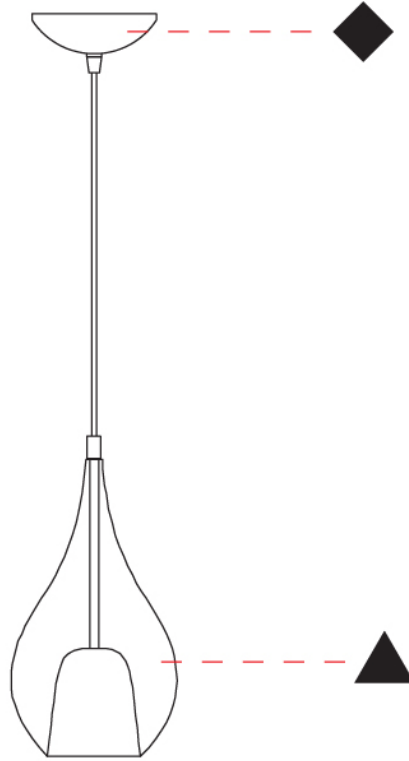

ZOE MONOPOINT SUSPENSION

D141121-

PROJECT

TYPE

SPECIFIER

QUANTITY

DATE

D