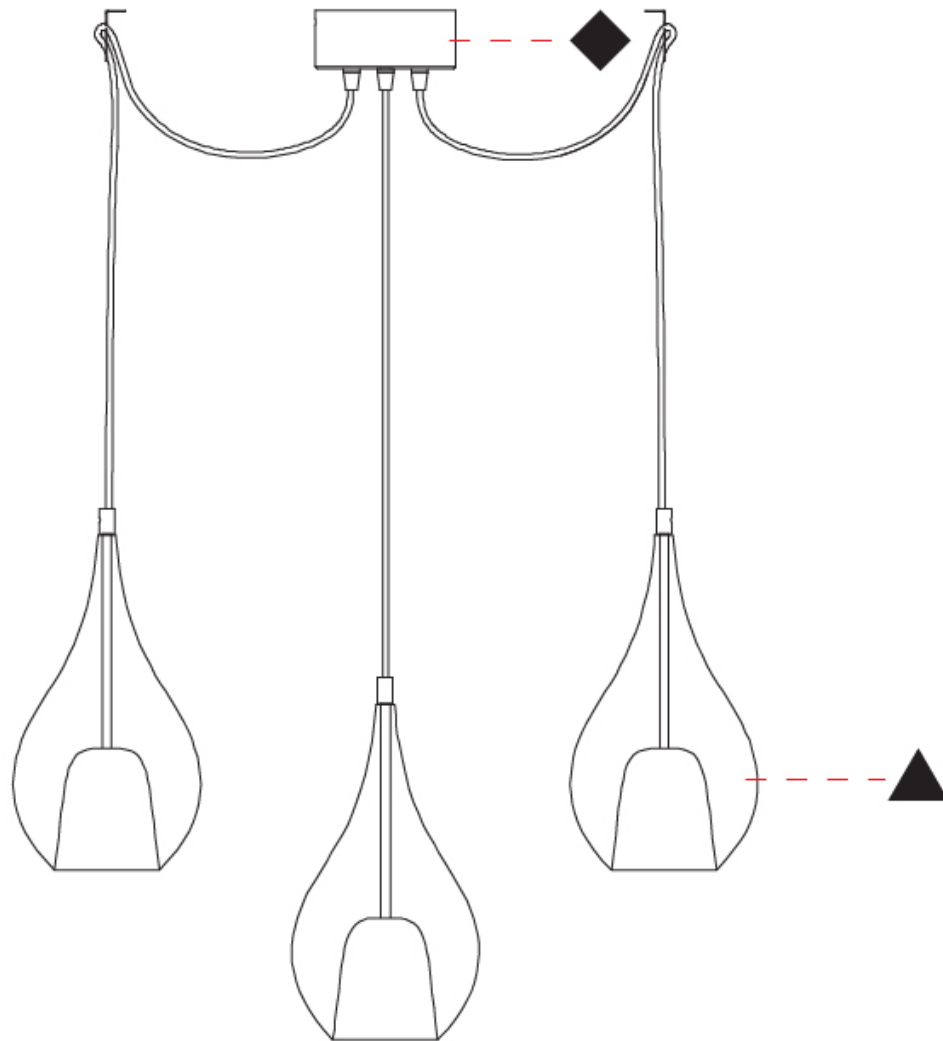

ZOE 3 LIGHT SWAG SUSPENSION

D141128-

PROJECT	_____
TYPE	_____
SPECIFIER	_____
QUANTITY	_____
DATE	_____

D