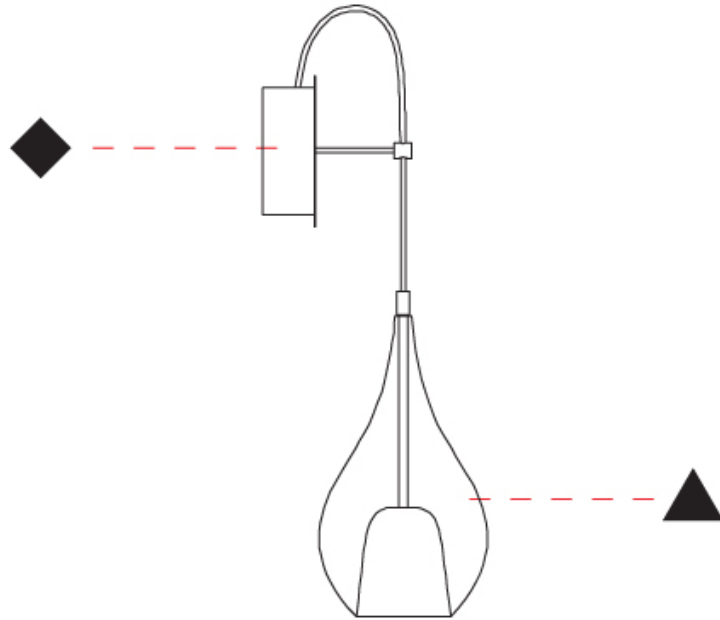

D143021-

PROJECT

TYPE

SPECIFIER

QUANTITY

DATE

D