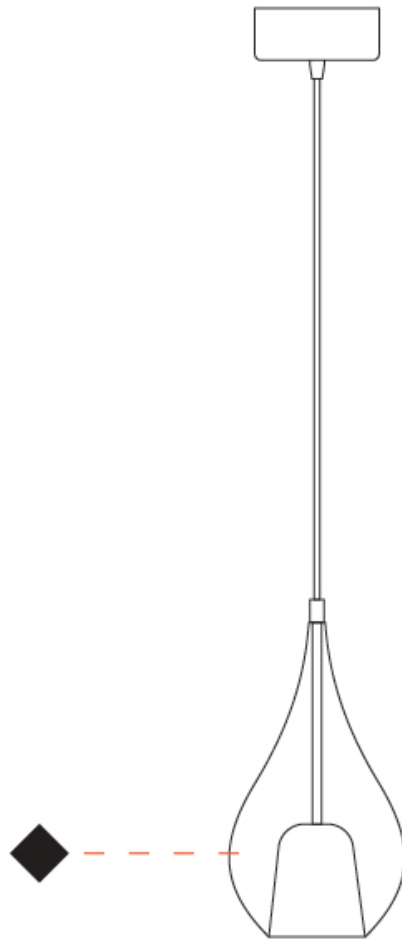

ZOE VINCENT - MONOPOINT SUSPENSION

D141177-

PROJECT

TYPE

SPECIFIER

QUANTITY

DATE

D