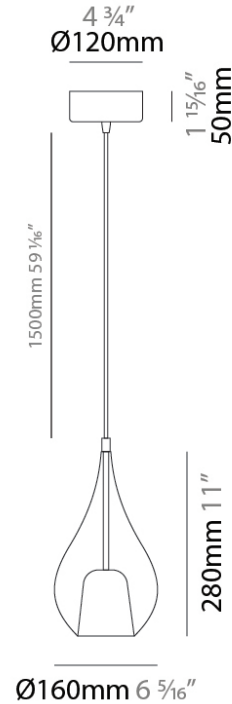

ZOE VINCENT - MONOPOINT SUSPENSION

D141177-

base number Finish
Options

1. To build a product code in our configurator select the specify button on the base model # product page
2. To build a manual product code on this datasheet choose from the options listed below in blue font and add the suffix to the base model #

GENERAL

Series: Zoe
Subseries: Zoe Vincent - Monopoint
Brand: Cangini & Tucci
Division: Design
Mounting Type: Suspension
Mounting Location: Ceiling
Subcategory: Pendant

PHYSICAL

Shape: Teardrop
Diameter (mm): 160
Diameter (in): 6 ⁵/₁₆
Height (mm): 280
Height (in): 11
Max. Overall Height (mm): 1780
Max. Overall Height (in): 70 ⁷/₁₆
Light Distribution: Omnidirectional
Weight (kg): 0.79
Weight (lbs): 1.74
Diffuser: Glass - Opal
Fixture Finish: [MSB / MBS / TRS](#)
Holder Finish: BLK
Fixture Material: Glass / Metal
Cable Details: 1500mm cable

ELECTRICAL

Number of Lamps: 1
Lamp Type: LED Retrofit
Bulb Included: Bulb Not Included
Max. Wattage Per Lamp (W): 5
Lamp Base: G9
Input Voltage (V): 120

LED

OPTICAL

RATINGS AND CERTIFICATIONS

Certified By: Certified for North American Standards
IP rating: IP20

PROJECT
TYPE
SPECIFIER
QUANTITY
DATE