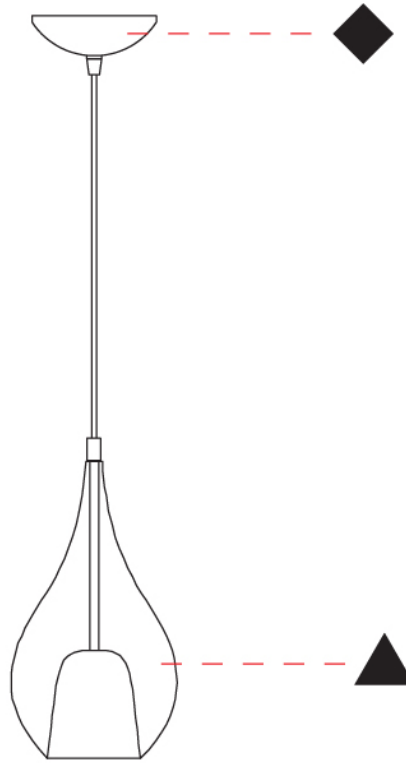

ZOE MONOPOINT SUSPENSION

D141121-

PROJECT _____

TYPE _____

SPECIFIER _____

QUANTITY _____

DATE _____

D