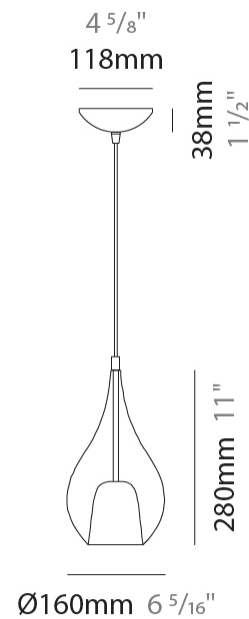

PROJECT	
TYPE	
SPECIFIER	
QUANTITY	
DATE	

ZOE MONOPOINT SUSPENSION

D141121- -
base number   Finish Options   Finish Options

1. To build a product code in our configurator select the specify button on the base model # product page
2. To build a manual product code on this datasheet choose from the options listed below in blue font and add the suffix to the base model #

GENERAL

Series: Zoe
Subseries: Zoe Monopoint
Brand: Cangini & Tucci
Division: Design
Mounting Type: Suspension
Mounting Location: Ceiling
Subcategory: Pendant

PHYSICAL

Shape: Teardrop
Diameter (mm): 160
Diameter (in): 6 ⁵/₁₆
Height (mm): 280
Height (in): 11
Max. Overall Height (mm): 1780
Max. Overall Height (in): 70 ⁷/₁₆
Light Distribution: Omnidirectional
Weight (kg): 0.79
Weight (lbs): 1.74
Diffuser: Glass - Opal
Fixture Finish: [AMB](#) / [BLK](#) / [BRZ](#) / [GLD](#) / [GRN](#) / [PNK](#) / [RUB](#) / [SKB](#) / [SMK](#) / [TOB](#) / [TRA](#)
Holder Finish: [CHR](#) / [MWH](#) / [MBK](#) / [BCR](#)
Fixture Material: Glass / Metal
Cable Details: 1500mm cable

ELECTRICAL

Number of Lamps: 1
Lamp Type: LED Retrofit
Bulb Included: Bulb Not Included
Max. Wattage Per Lamp (W): 5
Lamp Base: G9
Input Voltage (V): 120

LED

OPTICAL

RATINGS AND CERTIFICATIONS

Certified By: Certified for North American Standards
IP rating: IP20