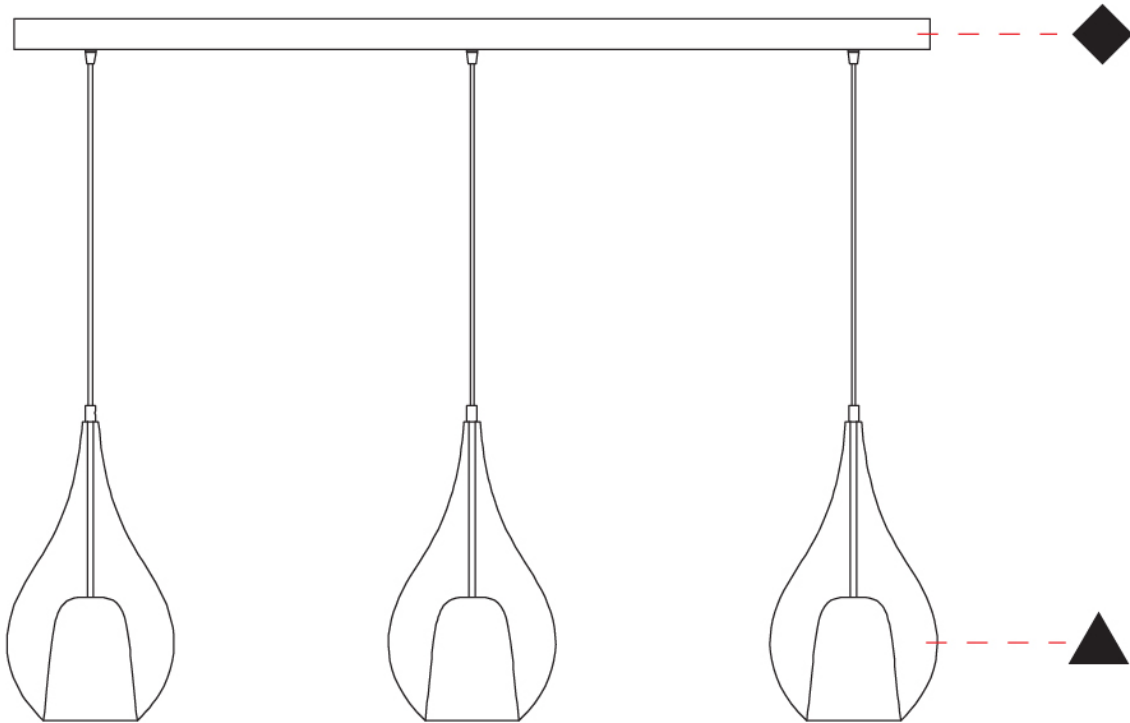

ZOE 3 LIGHT LINEAR SUSPENSION

D141132-

PROJECT	_____
TYPE	_____
SPECIFIER	_____
QUANTITY	_____
DATE	_____

D