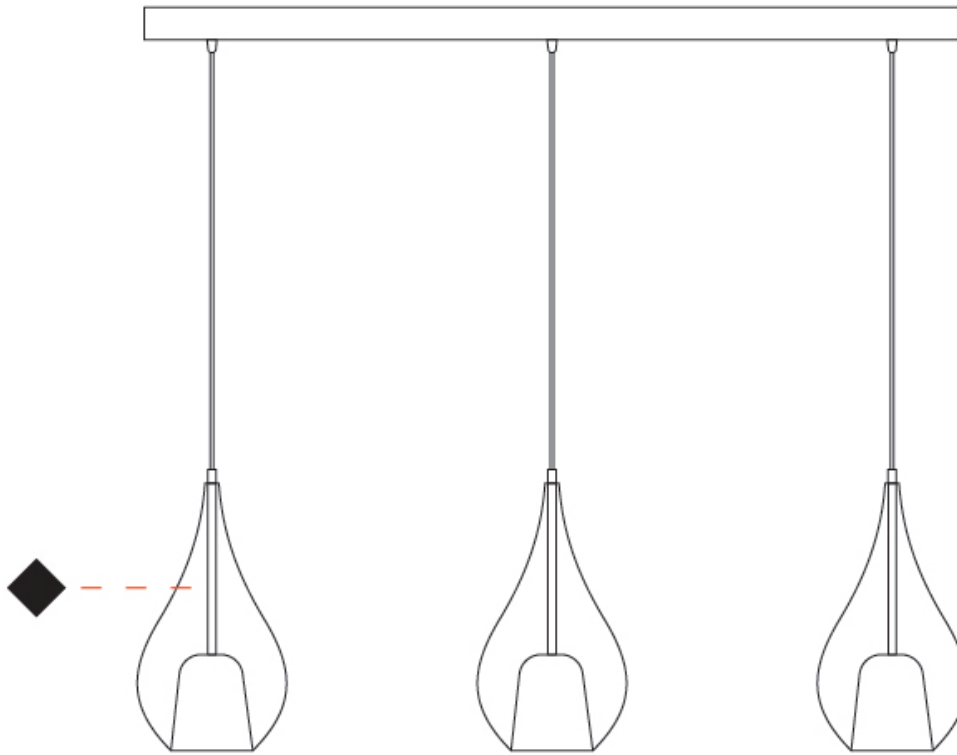

ZOE VINCENT 3 LIGHT LINEAR SUSPENSION

D141250-

PROJECT _____

TYPE _____

SPECIFIER _____

QUANTITY _____

DATE _____

D