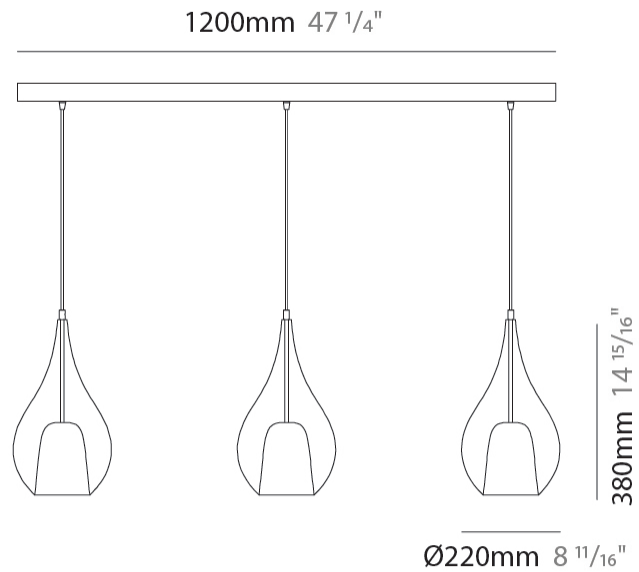

ZOE 3 LIGHT LINEAR SUSPENSION

D141132-

base number   Finish   Finish
Options   Options

1. To build a product code in our configurator select the specify button on the base model # product page
2. To build a manual product code on this datasheet choose from the options listed below in blue font and add the suffix to the base model #

GENERAL

Series: Zoe
Subseries: Zoe 3 Light Linear
Partner: Cangini & Tucci
Division: Design
Installation: Suspension
Product Type: Pendant
Mounting Location: Ceiling

PHYSICAL

Shape: Teardrop
Length (mm): 1200
Length (in): 47 1/4
Height (mm): 280
Height (in): 11
Max. Overall Height (mm): 1780
Max. Overall Height (in): 70 1/16
Weight (kg): 5.59
Weight (lbs): 12.32
Diffuser: Glass - Opal
Fixture Finish: [AMB](#) / [BLK](#) / [BRZ](#) / [GLD](#) / [GRN](#) / [PNK](#) / [RUB](#) / [SKB](#) / [SMK](#) / [TOB](#) / [TRA](#)
Holder Finish: [CHR](#) / [MWH](#) / [MBK](#) / [BCR](#)
Fixture Material: Glass / Metal
Primary Material: Glass - Borosilicate
Cable Details: 1500mm cable

ELECTRICAL

Number of Lamps: 3
Lamp Type: LED Retrofit
Lamp Shape: A19
Bulb Included: Bulb Not Included
Total Output Wattage (W): 48
Max. Wattage Per Lamp (W): 16
Lamp Base: E26
Input Voltage (V): 120
Upon Request: 277Vac / GU24

LED

OPTICAL

RATINGS AND CERTIFICATIONS

Certified By: Certified for North American Standards
IP rating: IP20