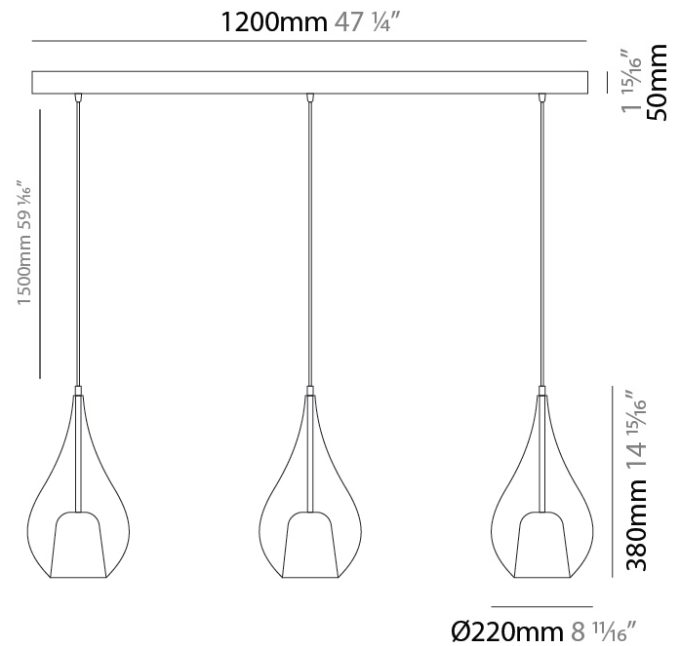

PROJECT
TYPE
SPECIFIER
QUANTITY
DATE

ZOE VINCENT 3 LIGHT LINEAR SUSPENSION

D141250-

base number   Finish
Options

1. To build a product code in our configurator select the specify button on the base model # product page
2. To build a manual product code on this datasheet choose from the options listed below in blue font and add the suffix to the base model #

GENERAL

Series: Zoe
Subseries: Zoe Vincent 3 Light Linear
Partner: Cangini & Tucci
Division: Design
Installation: Suspension
Product Type: Pendant
Mounting Location: Ceiling

PHYSICAL

Shape: Teardrop
Length (mm): 1200
Length (in): 47 ¼
Height (mm): 280
Height (in): 11
Max. Overall Height (mm): 1780
Max. Overall Height (in): 70 ⅞
Weight (kg): 5.59
Weight (lbs): 12.32
Diffuser: Glass - Opal
Fixture Finish: MSB / MBS / TRS
Holder Finish: BLK
Fixture Material: Glass / Metal
Primary Material: Glass - Borosilicate
Cable Details: 1500mm cable

ELECTRICAL

Number of Lamps: 3
Lamp Type: LED Retrofit
Lamp Shape: A19
Bulb Included: Bulb Not Included
Total Output Wattage (W): 48
Max. Wattage Per Lamp (W): 16
Lamp Base: E26
Input Voltage (V): 120
Upon Request: 277Vac / GU24

LED

OPTICAL

RATINGS AND CERTIFICATIONS

Certified By: Certified for North American Standards
IP rating: IP20