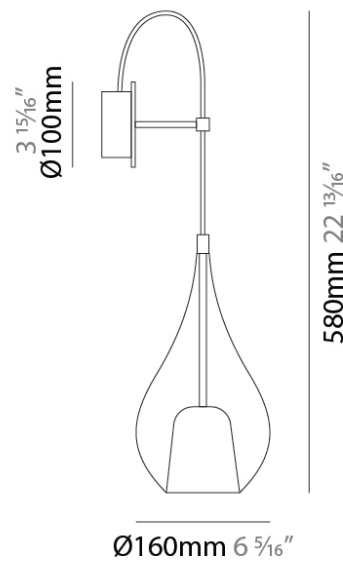

ZOE VINCENT SURFACE

D143032-

base number Finish
Options

1. To build a product code in our configurator select the specify button on the base model # product page
2. To build a manual product code on this datasheet choose from the options listed below in blue font and add the suffix to the base model #

GENERAL

Series: Zoe
Subseries: Zoe Vincent
Brand: Cangini & Tucci
Division: Design
Mounting Type: Surface
Mounting Location: Wall
Subcategory: Ambient

PHYSICAL

Shape: Teardrop
Diameter (mm): 160
Diameter (in): 6 ⁵/₁₆
Height (mm): 280
Depth (mm): 200
Height (in): 11
Depth (in): 7 ⁷/₈
Max. Overall Height (mm): 780
Max. Overall Height (in): 30 ¹¹/₁₆
Extension (mm): 200
Extension (in): 7 7/8
Light Distribution: Omnidirectional
Weight (kg): 0.875
Weight (lbs): 1.93
Diffuser: Glass - Opal
[Fixture Finish: MSB / MBS / TRS](#)
Holder Finish: BLK
Fixture Material: Glass / Metal

ELECTRICAL

Number of Lamps: 1
Lamp Type: LED Retrofit
Bulb Included: Bulb Not Included
Max. Wattage Per Lamp (W): 5
Lamp Base: G9
Input Voltage (V): 120

LED

OPTICAL

RATINGS AND CERTIFICATIONS

Certified By: Certified for North American Standards
IP rating: IP20

PROJECT
TYPE
SPECIFIER
QUANTITY
DATE