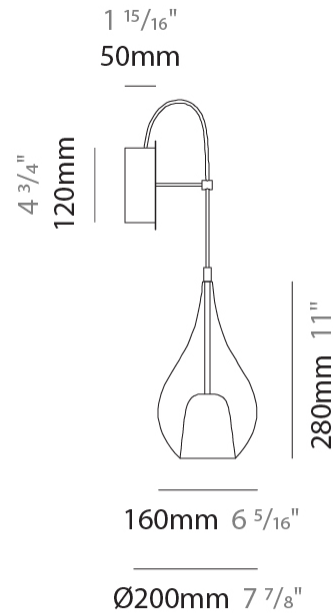

PROJECT	
TYPE	
SPECIFIER	
QUANTITY	
DATE	

ZOE SURFACE

D143021-

base number	Finish	Finish
	Options	Options

1. To build a product code in our configurator select the specify button on the base model # product page
2. To build a manual product code on this datasheet choose from the options listed below in blue font and add the suffix to the base model #

GENERAL

Series: Zoe
Brand: Cangini & Tucci
Division: Design
Mounting Type: Surface
Mounting Location: Wall
Subcategory: Ambient

PHYSICAL

Shape: Teardrop
Diameter (mm): 160
Diameter (in): 6 ⁵/₁₆
Height (mm): 280
Depth (mm): 200
Height (in): 11
Depth (in): 7 ⁷/₈
Max. Overall Height (mm): 780
Max. Overall Height (in): 30 ¹¹/₁₆
Extension (mm): 200
Extension (in): 7 7/8
Light Distribution: Omnidirectional
Weight (kg): 0.875
Weight (lbs): 1.93
Diffuser: Glass - Opal
Fixture Finish: AMB / BLK / BRZ / GLD / GRN / PNK / RUB / SKB / SMK / TOB / TRA
Holder Finish: CHR / MWH / MBK / BCR
Fixture Material: Glass / Metal

ELECTRICAL

Number of Lamps: 1
Lamp Type: LED Retrofit
Bulb Included: Bulb Not Included
Max. Wattage Per Lamp (W): 5
Lamp Base: G9
Input Voltage (V): 120

LED

OPTICAL

RATINGS AND CERTIFICATIONS

Certified By: Certified for North American Standards
IP rating: IP20