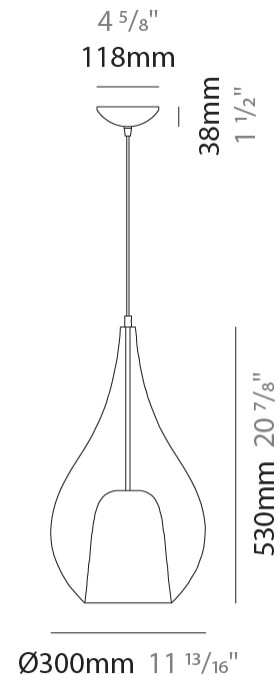

PROJECT	
TYPE	
SPECIFIER	
QUANTITY	
DATE	

ZOE MONOPOINT SUSPENSION

D141123-

base number	Finish	Finish
	Options	Options

1. To build a product code in our configurator select the specify button on the base model # product page
2. To build a manual product code on this datasheet choose from the options listed below in blue font and add the suffix to the base model #

GENERAL

Series: Zoe
Subseries: Zoe Monopoint
Brand: Cangini & Tucci
Division: Design
Mounting Type: Suspension
Mounting Location: Ceiling
Subcategory: Pendant

PHYSICAL

Shape: Teardrop
Diameter (mm): 300
Diameter (in): 11 ¹³/₁₆
Height (mm): 530
Height (in): 20 ⁷/₈
Max. Overall Height (mm): 2030
Max. Overall Height (in): 79 ¹⁵/₁₆
Light Distribution: Omnidirectional
Weight (kg): 2.50
Weight (lbs): 5.51
Diffuser: Glass - Opal
Fixture Finish: AMB / BLK / BRZ / GLD / GRN / PNK / RUB / SKB / SMK / TOB / TRA
Holder Finish: CHR / MWH / MBK / BCR
Fixture Material: Glass / Metal
Cable Details: 1500mm Cable

ELECTRICAL

Number of Lamps: 1
Lamp Type: LED Retrofit
Lamp Shape: A19
Bulb Included: Bulb Not Included
Max. Wattage Per Lamp (W): 16
Lamp Base: E26
Input Voltage (V): 120
Upon Request: 277Vac / GU24

LED

OPTICAL

RATINGS AND CERTIFICATIONS

Certified By: Certified for North American Standards
IP rating: IP20