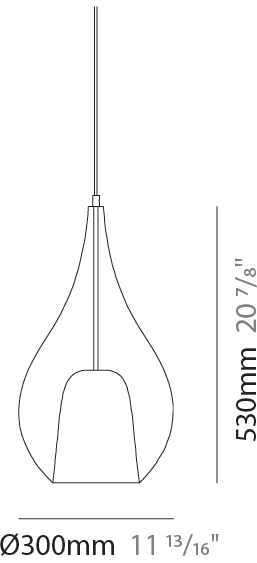

ZOE MODULAR SYSTEM SUSPENSION

D141126- _____ - _____

base number   Finish   Finish
Options   Options

1. To build a product code in our configurator select the specify button on the base model # product page
2. To build a manual product code on this datasheet choose from the options listed below in blue font and add the suffix to the base model #

GENERAL

Series: Zoe
Subseries: Zoe Modular System
Brand: Cangini & Tucci
Division: Design
Mounting Type: Suspension
Mounting Location: Ceiling
Subcategory: Pendant

PHYSICAL

Shape: Teardrop
Diameter (mm): 300
Diameter (in): 11 ¹³/₁₆
Height (mm): 530
Height (in): 20 ⁷/₈
Max. Overall Height (mm): 2030
Max. Overall Height (in): 79 ¹⁵/₁₆
Light Distribution: Omnidirectional
Diffuser: Glass - Opal
Fixture Finish: [AMB](#) / [BLK](#) / [GRN](#) / [PNK](#) / [RGD](#) / [RUB](#) / [SKB](#) / [SMK](#) / [SWT](#) / [TOB](#) / [TRA](#)
Holder Finish: [CHR](#) / [MWH](#) / [MBK](#) / [BCR](#)
Fixture Material: Glass / Metal
Cable Details: 1500mm Cable

ELECTRICAL

Number of Lamps: 1
Lamp Type: LED Retrofit
Lamp Shape: A19
Bulb Included: Bulb Not Included
Max. Wattage Per Lamp (W): 16
Lamp Base: E26
Input Voltage (V): 120
Upon Request: 277Vac / GU24

LED

OPTICAL

RATINGS AND CERTIFICATIONS

Certified By: Certified for North American Standards
IP rating: IP20

PROJECT
TYPE
SPECIFIER
QUANTITY
DATE