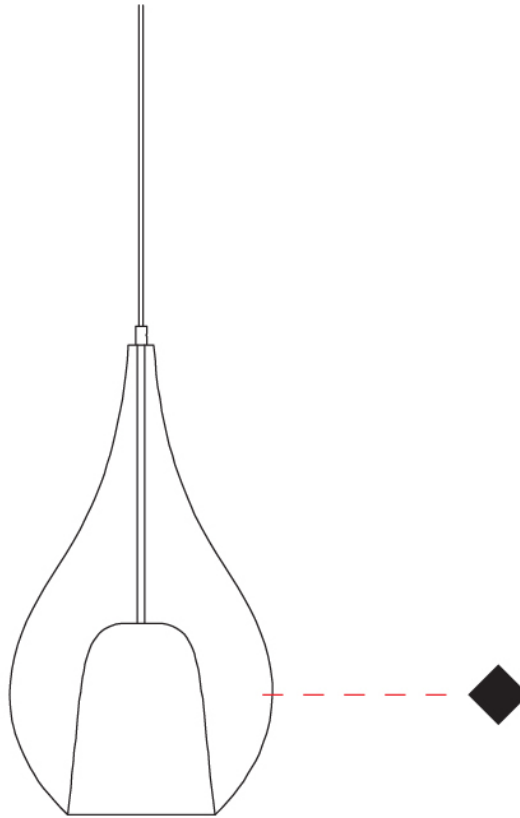

ZOE MODULAR SYSTEM SUSPENSION

D141126-

PROJECT

TYPE

SPECIFIER

QUANTITY

DATE

D