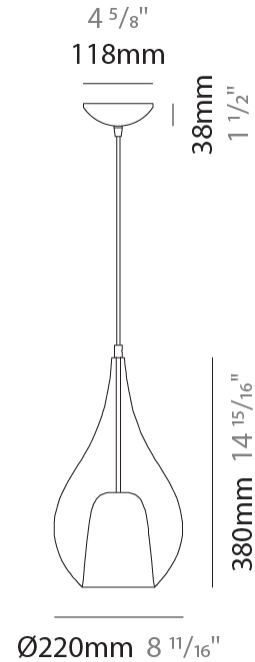

ZOE MONOPOINT SUSPENSION

D141122-

base number   Finish Options   -   Finish Options

1. To build a product code in our configurator select the specify button on the base model # product page
2. To build a manual product code on this datasheet choose from the options listed below in blue font and add the suffix to the base model #

GENERAL

Series: Zoe
Subseries: Zoe Monopoint
Brand: Cangini & Tucci
Division: Design
Mounting Type: Suspension
Mounting Location: Ceiling
Subcategory: Pendant

PHYSICAL

Shape: Teardrop
Diameter (mm): 220
Diameter (in): 8 ¹¹/₁₆
Height (mm): 380
Height (in): 14 ¹⁵/₁₆
Max. Overall Height (mm): 1880
Max. Overall Height (in): 74
Light Distribution: Omnidirectional
Weight (kg): 1.51
Weight (lbs): 3.33
Diffuser: Glass - Opal
Fixture Finish: [AMB](#) / [BLK](#) / [BRZ](#) / [GLD](#) / [GRN](#) / [PNK](#) / [RUB](#) / [SKB](#) / [SMK](#) / [TOB](#) / [TRA](#)
Holder Finish: [CHR](#) / [MWH](#) / [MBK](#) / [BCR](#)
Fixture Material: Glass / Metal
Cable Details: 1500mm cable

ELECTRICAL

Number of Lamps: 1
Lamp Type: LED Retrofit
Lamp Shape: A19
Bulb Included: Bulb Not Included
Max. Wattage Per Lamp (W): 16
Lamp Base: E26
Input Voltage (V): 120
Upon Request: 277Vac / GU24

LED

OPTICAL

RATINGS AND CERTIFICATIONS

Certified By: Certified for North American Standards
IP rating: IP20

PROJECT
TYPE
SPECIFIER
QUANTITY
DATE