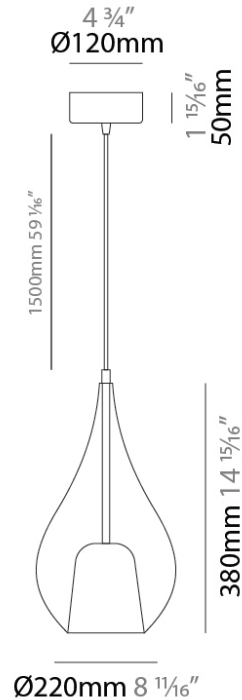

PROJECT	
TYPE	
SPECIFIER	
QUANTITY	
DATE	

ZOE VINCENT - MONOPOINT SUSPENSION

D141178-

base number Finish
Options

1. To build a product code in our configurator select the specify button on the base model # product page
2. To build a manual product code on this datasheet choose from the options listed below in blue font and add the suffix to the base model #

GENERAL

Series: Zoe
Subseries: Zoe Vincent - Monopoint
Brand: Cangini & Tucci
Division: Design
Mounting Type: Suspension
Mounting Location: Ceiling
Subcategory: Pendant

PHYSICAL

Shape: Teardrop
Diameter (mm): 220
Diameter (in): 8 11/16
Height (mm): 380
Height (in): 14 15/16
Max. Overall Height (mm): 1880
Max. Overall Height (in): 74
Light Distribution: Omnidirectional
Weight (kg): 1.51
Weight (lbs): 3.33
Diffuser: Glass - Opal
Fixture Finish: [MSB](#) / [MBS](#) / [TRS](#)
Holder Finish: BLK
Fixture Material: Glass / Metal
Cable Details: 1500mm cable

ELECTRICAL

Number of Lamps: 1
Lamp Type: LED Retrofit
Lamp Shape: A19
Bulb Included: Bulb Not Included
Max. Wattage Per Lamp (W): 16
Lamp Base: E26
Input Voltage (V): 120
Upon Request: 277Vac / GU24

LED

OPTICAL

RATINGS AND CERTIFICATIONS

Certified By: Certified for North American Standards
IP rating: IP20