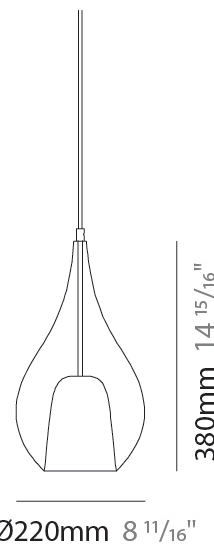

PROJECT
TYPE
SPECIFIER
QUANTITY
DATE

ZOE MODULAR SYSTEM SUSPENSION

D141125- -

base number   Finish Options   Finish Options

1. To build a product code in our configurator select the specify button on the base model # product page
2. To build a manual product code on this datasheet choose from the options listed below in blue font and add the suffix to the base model #

GENERAL

Series: Zoe

Subseries: Zoe Modular System

Brand: Cangini & Tucci

Division: Design

Mounting Type: Suspension

Mounting Location: Ceiling

Subcategory: Pendant

PHYSICAL

Shape: Teardrop

Diameter (mm): 220

Diameter (in): 8 ¹¹/₁₆

Height (mm): 380

Height (in): 14 ¹⁵/₁₆

Max. Overall Height (mm): 1880

Max. Overall Height (in): 74

Light Distribution: Omnidirectional

Weight (kg): 1.51

Weight (lbs): 3.33

Diffuser: Glass - Opal

Fixture Finish: [AMB](#) / [BLK](#) / [BRZ](#) / [GLD](#) / [GRN](#) / [PNK](#) / [RGD](#) / [RUB](#) / [SKB](#) / [SMK](#) / [STE](#) / [TOB](#) / [TRA](#)

Holder Finish: [CHR](#) / [MWH](#) / [MBK](#) / [BCR](#)

Fixture Material: Glass / Metal

Cable Details: 1500mm cable

ELECTRICAL

Number of Lamps: 1

Lamp Type: LED Retrofit

Lamp Shape: A19

Bulb Included: Bulb Not Included

Max. Wattage Per Lamp (W): 16

Lamp Base: E26

Input Voltage (V): 120

Upon Request: 277Vac / GU24

LED

OPTICAL

RATINGS AND CERTIFICATIONS

Certified By: Certified for North American Standards

IP rating: IP20