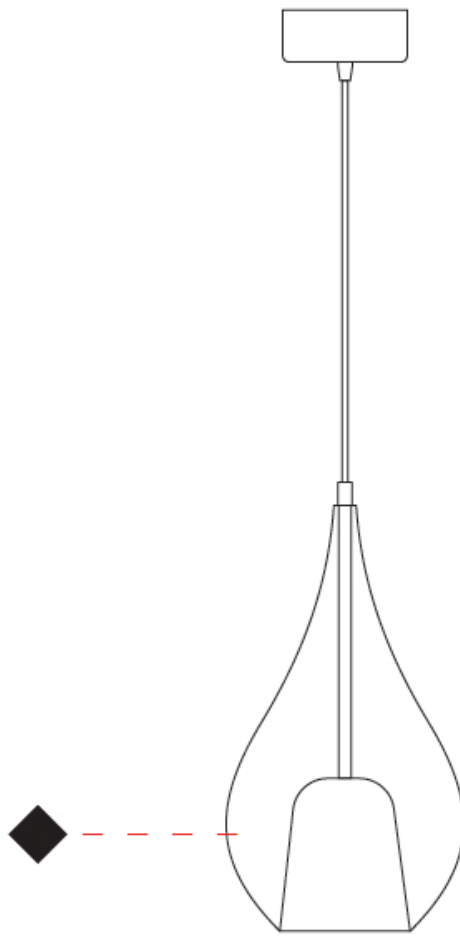

ZOE VINCENT - MONOPOINT SUSPENSION

D141178-

PROJECT

TYPE

SPECIFIER

QUANTITY

DATE

D