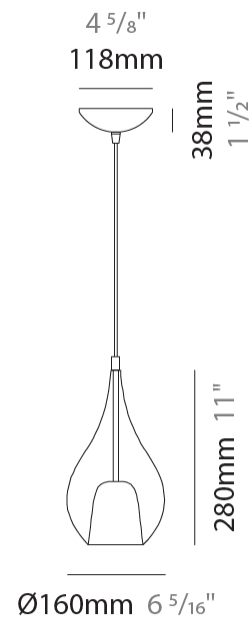

GENERAL

Series: Zoe
 Subseries: Zoe Monopoint
 Partner: Cangini & Tucci
 Division: Design
 Installation: Suspension
 Product Type: Pendant
 Mounting Location: Ceiling

PHYSICAL

Shape: Teardrop
 Diameter (mm): 160
 Diameter (in): 6 ⁵/₁₆
 Height (mm): 280
 Height (in): 11
 Max. Overall Height (mm): 1780
 Max. Overall Height (in): 70 ⁷/₁₆
 Weight (kg): 0.79
 Weight (lbs): 1.74
 Diffuser: Glass - Opal
 Fixture Finish: [AMB](#) / [BLK](#) / [BRZ](#) / [GLD](#) / [GRN](#) / [PNK](#) / [RUB](#) / [SKB](#) / [SMK](#) / [TOB](#) / [TRA](#)
 Holder Finish: [CHR](#) / [MWH](#) / [MBK](#) / [BCR](#)
 Fixture Material: Glass / Metal
 Primary Material: Glass - Borosilicate
 Cable Details: 1500mm cable

ELECTRICAL

Number of Lamps: 1
 Lamp Type: LED Retrofit
 Bulb Included: Bulb Not Included
 Max. Wattage Per Lamp (W): 5
 Lamp Base: G9
 Input Voltage (V): 120

LED

OPTICAL

RATINGS AND CERTIFICATIONS

Certified By: Certified for North American Standards
 IP rating: IP20

GENERAL

Series: Zoe
Subseries: Zoe Vincent - Monopoint
Partner: Cangini & Tucci
Division: Design
Installation: Suspension
Product Type: Pendant
Mounting Location: Ceiling

PHYSICAL

Shape: Teardrop
Diameter (mm): 160
Diameter (in): 6 ⁵/₁₆
Height (mm): 280
Height (in): 11
Max. Overall Height (mm): 1780
Max. Overall Height (in): 70 ⁷/₁₆
Weight (kg): 0.79
Weight (lbs): 1.74
Diffuser: Glass - Opal
Fixture Finish: [MSB / MBS / TRS](#)
Holder Finish: BLK
Fixture Material: Glass / Metal
Primary Material: Glass - Borosilicate
Cable Details: 1500mm cable