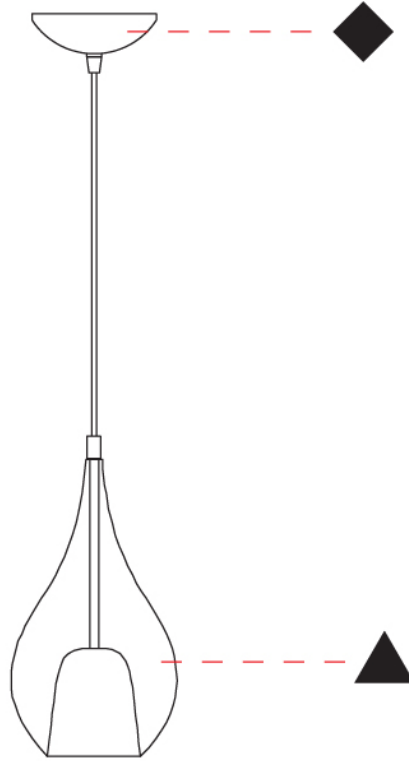

ZOE MONOPOINT SUSPENSION

D141121-

PROJECT	_____
TYPE	_____
SPECIFIER	_____
QUANTITY	_____
DATE	_____

D