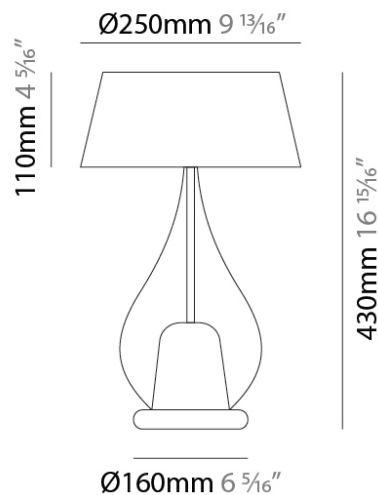

ZOE VINCENT - PORTABLE PORTABLE

D144028-

base number   Finish
Options

1. To build a product code in our configurator select the specify button on the base model # product page
2. To build a manual product code on this datasheet choose from the options listed below in blue font and add the suffix to the base model #

GENERAL

Series: Zoe _____
Subseries: Zoe Vincent - Portable _____
Brand: Cangini & Tucci _____
Division: Design _____
Mounting Type: Portable _____
Mounting Location: Table _____
Subcategory: Ambient _____

PHYSICAL

Shape: Teardrop _____
Diameter (mm): 250 _____
Diameter (in): 9 ¹³/₁₆ _____
Height (mm): 430 _____
Height (in): 16 ¹⁵/₁₆ _____
Light Distribution: Omnidirectional _____
Weight (kg): 1.10 _____
Weight (lbs): 2.43 _____
Diffuser: Glass - Opal _____
[Fixture Finish: MSB / TRA](#) _____
Holder Finish: BLK _____
Fixture Material: Glass / Metal _____

ELECTRICAL

Number of Lamps: 1 _____
Lamp Type: LED + LED Retrofit _____
Input Wattage (W): 4.3 _____
Bulb Included: Bulb Not Included _____
Max. Wattage Per Lamp (W): 3 _____
Lamp Base: E12 _____
Dimming: Non-Dimmable _____
Input Voltage (V): 120 _____

LED

Number of LEDs: 1 _____
Color Temperature (°K): 3000 _____
Max. Delivered Lumen (lm): 350 _____
Nominal Lumen (lm): 350 _____

OPTICAL

RATINGS AND CERTIFICATIONS

Certified By: Certified for North American Standards _____
IP rating: IP20 _____