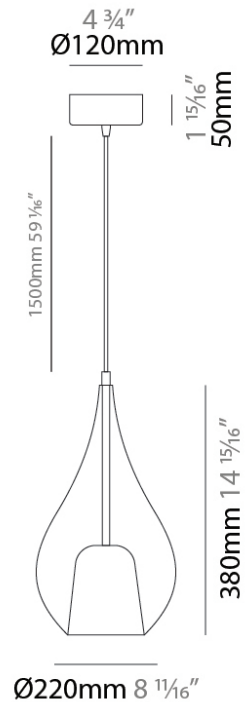

PROJECT	_____
TYPE	_____
SPECIFIER	_____
QUANTITY	_____
DATE	_____

ZOE VINCENT - MONOPOINT SUSPENSION

D141178-

base number   Finish
Options

1. To build a product code in our configurator select the specify button on the base model # product page
2. To build a manual product code on this datasheet choose from the options listed below in blue font and add the suffix to the base model #

GENERAL

Series: Zoe
Subseries: Zoe Vincent - Monopoint
Partner: Cangiini & Tucci
Division: Design
Installation: Suspension
Product Type: Pendant
Mounting Location: Ceiling

PHYSICAL

Shape: Teardrop
Diameter (mm): 220
Diameter (in): 8 11/16
Height (mm): 380
Height (in): 14 15/16
Max. Overall Height (mm): 1880
Max. Overall Height (in): 74
Weight (kg): 1.51
Weight (lbs): 3.33
Diffuser: Glass - Opal
Fixture Finish: [MSB](#) / [MBS](#) / [TRS](#)
Holder Finish: BLK
Fixture Material: Glass / Metal
Primary Material: Glass - Borosilicate
Cable Details: 1500mm cable

ELECTRICAL

Number of Lamps: 1
Lamp Type: LED Retrofit
Lamp Shape: A19
Bulb Included: Bulb Not Included
Max. Wattage Per Lamp (W): 16
Lamp Base: E26
Input Voltage (V): 120
Upon Request: 277Vac / GU24

LED

OPTICAL

RATINGS AND CERTIFICATIONS

Certified By: Certified for North American Standards
IP rating: IP20