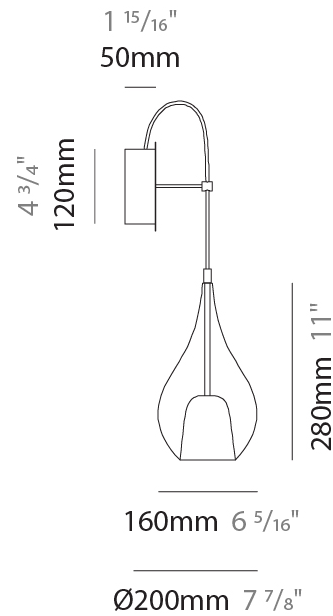

ZOE SURFACE

D143021-

base number   Finish   Finish
Options   Options

1. To build a product code in our configurator select the specify button on the base model # product page
2. To build a manual product code on this datasheet choose from the options listed below in blue font and add the suffix to the base model #

GENERAL

Series: Zoe
Partner: Cangini & Tucci
Division: Design
Installation: Surface
Product Type: Wall Surface
Mounting Location: Wall

PHYSICAL

Shape: Teardrop
Diameter (mm): 160
Diameter (in): 6 ⁵/₁₆
Height (mm): 280
Depth (mm): 200
Height (in): 11
Depth (in): 7 ⁷/₈
Max. Overall Height (mm): 780
Max. Overall Height (in): 30 ¹¹/₁₆
Extension (mm): 200
Extension (in): 7 78
Weight (kg): 0.875
Weight (lbs): 1.93
Diffuser: Glass - Opal
Fixture Finish: [AMB](#) / [BLK](#) / [BRZ](#) / [GLD](#) / [GRN](#) / [PNK](#) / [RUB](#) / [SKB](#) / [SMK](#) / [TOB](#) / [TRA](#)
Holder Finish: [CHR](#) / [MWH](#) / [MBK](#) / [BCR](#)
Fixture Material: Glass / Metal
Primary Material: Glass - Borosilicate

ELECTRICAL

Number of Lamps: 1
Lamp Type: LED Retrofit
Bulb Included: Bulb Not Included
Max. Wattage Per Lamp (W): 5
Lamp Base: G9
Input Voltage (V): 120

LED

OPTICAL

RATINGS AND CERTIFICATIONS

Certified By: Certified for North American Standards
IP rating: IP20

PROJECT
TYPE
SPECIFIER
QUANTITY
DATE