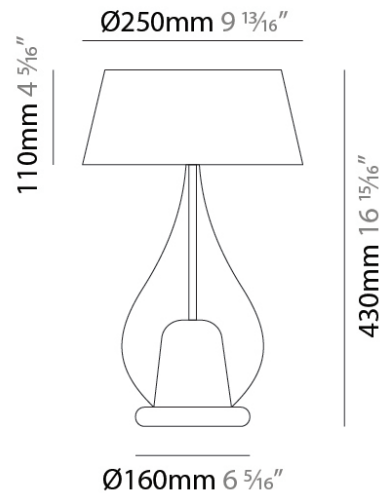

ZOE VINCENT - PORTABLE PORTABLE

D144028-

base number   Finish
Options

1. To build a product code in our configurator select the specify button on the base model # product page
2. To build a manual product code on this datasheet choose from the options listed below in blue font and add the suffix to the base model #

GENERAL

Series: Zoe _____
Subseries: Zoe Vincent - Portable _____
Partner: Cangani & Tucci _____
Division: Design _____
Installation: Portable _____
Product Type: Table _____
Mounting Location: Table _____

PHYSICAL

Shape: Teardrop _____
Diameter (mm): 250 _____
Diameter (in): 9 ¹³/₁₆ _____
Height (mm): 430 _____
Height (in): 16 ¹⁵/₁₆ _____
Weight (kg): 1.10 _____
Weight (lbs): 2.43 _____
Diffuser: Glass - Opal _____
Fixture Finish: MSB / TRA _____
Holder Finish: BLK _____
Fixture Material: Glass / Metal _____
Primary Material: Glass - Borosilicate _____

ELECTRICAL

Number of Lamps: 1 _____
Lamp Type: LED + LED Retrofit _____
Input Wattage (W): 4.3 _____
Bulb Included: Bulb Not Included _____
Max. Wattage Per Lamp (W): 3 _____
Lamp Base: E12 _____
Dimming: Non-Dimmable _____
Input Voltage (V): 120 _____

LED

Number of LEDs: 1 _____
Color Temperature (°K): 3000 _____
Max. Delivered Lumen (lm): 350 _____
Nominal Lumen (lm): 350 _____

OPTICAL

RATINGS AND CERTIFICATIONS

Certified By: Certified for North American Standards _____
IP rating: IP20 _____