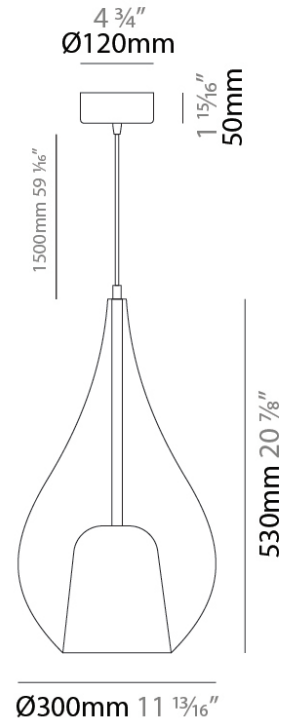

PROJECT
TYPE
SPECIFIER
QUANTITY
DATE

ZOE VINCENT - MONOPOINT SUSPENSION

D141179-

base number Finish
Options

1. To build a product code in our configurator select the specify button on the base model # product page
2. To build a manual product code on this datasheet choose from the options listed below in blue font and add the suffix to the base model #

GENERAL

Series: Zoe
Subseries: Zoe Vincent - Monopoint
Partner: Cangani & Tucci
Division: Design
Installation: Suspension
Product Type: Pendant
Mounting Location: Ceiling

PHYSICAL

Shape: Teardrop
Diameter (mm): 300
Diameter (in): 11 ¹³/₁₆
Height (mm): 530
Height (in): 20 ⁷/₈
Max. Overall Height (mm): 2030
Max. Overall Height (in): 79 ¹⁵/₁₆
Weight (kg): 2.50
Weight (lbs): 5.51
Diffuser: Glass - Opal
Fixture Finish: [MSB](#) / [MBS](#) / [TRS](#)
Holder Finish: BLK
Fixture Material: Glass / Metal
Primary Material: Glass - Borosilicate
Cable Details: 1500mm Cable

ELECTRICAL

Number of Lamps: 1
Lamp Type: LED Retrofit
Lamp Shape: A19
Bulb Included: Bulb Not Included
Max. Wattage Per Lamp (W): 16
Lamp Base: E26
Input Voltage (V): 120
Upon Request: 277Vac / GU24

LED

OPTICAL

RATINGS AND CERTIFICATIONS

Certified By: Certified for North American Standards
IP rating: IP20