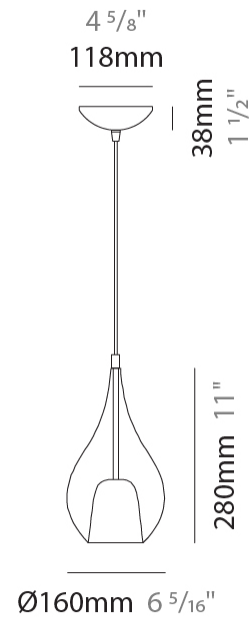

PROJECT	_____
TYPE	_____
SPECIFIER	_____
QUANTITY	_____
DATE	_____

ZOE MONOPOINT SUSPENSION

D141121- -

base number   Finish Options   Finish Options

1. To build a product code in our configurator select the specify button on the base model # product page
2. To build a manual product code on this datasheet choose from the options listed below in blue font and add the suffix to the base model #

GENERAL

Series: Zoe
Subseries: Zoe Monopoint
Partner: Cangini & Tucci
Division: Design
Installation: Suspension
Product Type: Pendant
Mounting Location: Ceiling

PHYSICAL

Shape: Teardrop
Diameter (mm): 160
Diameter (in): 6 ⁵/₁₆
Height (mm): 280
Height (in): 11
Max. Overall Height (mm): 1780
Max. Overall Height (in): 70 ⁷/₁₆
Weight (kg): 0.79
Weight (lbs): 1.74
Diffuser: Glass - Opal
Fixture Finish: [AMB / BLK / BRZ / GLD / GRN / PNK / RUB / SKB / SMK / TOB / TRA](#)
Holder Finish: CHR / MWH / MBK / BCR
Fixture Material: Glass / Metal
Primary Material: Glass - Borosilicate
Cable Details: 1500mm cable

ELECTRICAL

Number of Lamps: 1
Lamp Type: LED Retrofit
Bulb Included: Bulb Not Included
Max. Wattage Per Lamp (W): 5
Lamp Base: G9
Input Voltage (V): 120

LED

OPTICAL

RATINGS AND CERTIFICATIONS

Certified By: Certified for North American Standards
IP rating: IP20