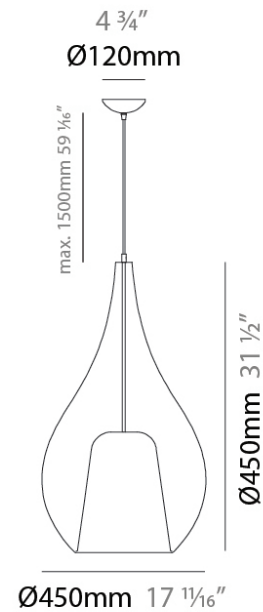

ZOE MAX SUSPENSION

D141268- -

base number   Finish Options   Finish Options

1. To build a product code in our configurator select the specify button on the base model # product page
2. To build a manual product code on this datasheet choose from the options listed below in blue font and add the suffix to the base model #

GENERAL

Series: Zoe
Subseries: Zoe Max
Partner: Cangini & Tucci
Division: Design
Installation: Suspension
Product Type: Pendant
Mounting Location: Ceiling

PHYSICAL

Shape: Teardrop
Diameter (mm): 450
Diameter (in): 17 ¾
Height (mm): 800
Height (in): 31 ½
Max. Overall Height (mm): 2300
Max. Overall Height (in): 90 ½
Weight (kg): 7.80
Weight (lbs): 17.19
Diffuser: Glass - Opal
Fixture Finish: [AMB / GRN / BRZ / PNK / RUB / SKB / SMK / TOB / TRA / GLD / BLK](#)
Holder Finish: CHR / MWH / MBK / BCR
Fixture Material: Glass / Metal
Primary Material: Glass - Borosilicate
Cable Details: 1500mm Cable

ELECTRICAL

Number of Lamps: 1
Lamp Type: LED Retrofit
Lamp Shape: A19
Bulb Included: Bulb Not Included
Max. Wattage Per Lamp (W): 25
Lamp Base: E26
Input Voltage (V): 120
Upon Request: 277Vac / GU24

LED

OPTICAL

RATINGS AND CERTIFICATIONS

Certified By: Certified for North American Standards
IP rating: IP20

PROJECT
TYPE
SPECIFIER
QUANTITY
DATE