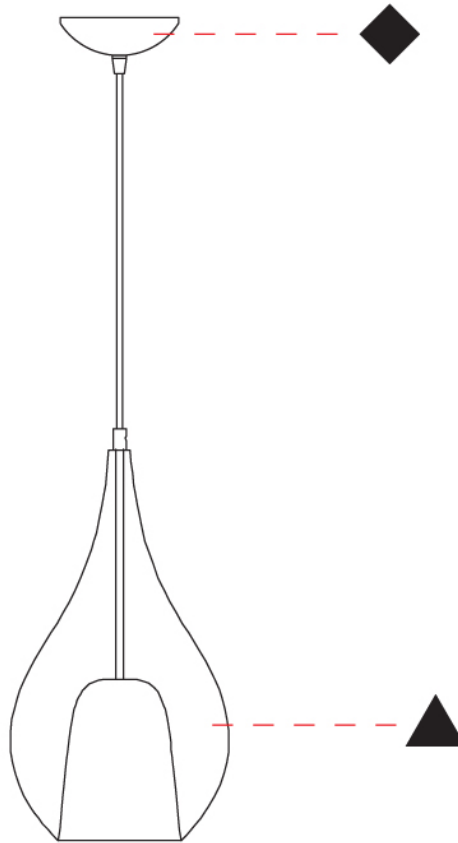

ZOE MONOPOINT SUSPENSION

D141122-

PROJECT	_____
TYPE	_____
SPECIFIER	_____
QUANTITY	_____
DATE	_____

D