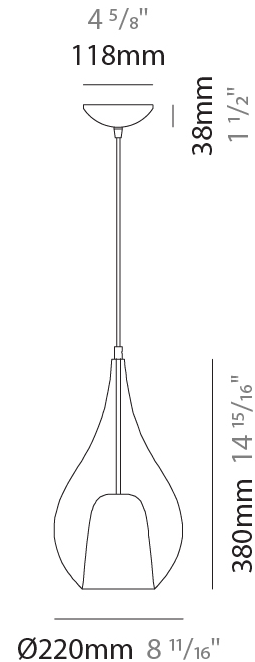

PROJECT
TYPE
SPECIFIER
QUANTITY
DATE

ZOE MONOPOINT SUSPENSION

D141122- -
base number   Finish Options   Finish Options

1. To build a product code in our configurator select the specify button on the base model # product page
2. To build a manual product code on this datasheet choose from the options listed below in blue font and add the suffix to the base model #

GENERAL

Series: Zoe
Subseries: Zoe Monopoint
Partner: Cangini & Tucci
Division: Design
Installation: Suspension
Product Type: Pendant
Mounting Location: Ceiling

PHYSICAL

Shape: Teardrop
Diameter (mm): 220
Diameter (in): 8 ¹¹/₁₆
Height (mm): 380
Height (in): 14 ¹⁵/₁₆
Max. Overall Height (mm): 1880
Max. Overall Height (in): 74
Weight (kg): 1.51
Weight (lbs): 3.33
Diffuser: Glass - Opal
Fixture Finish: [AMB](#) / [BLK](#) / [BRZ](#) / [GLD](#) / [GRN](#) / [PNK](#) / [RUB](#) / [SKB](#) / [SMK](#) / [TOB](#) / [TRA](#)
Holder Finish: [CHR](#) / [MWH](#) / [MBK](#) / [BCR](#)
Fixture Material: Glass / Metal
Primary Material: Glass - Borosilicate
Cable Details: 1500mm cable

ELECTRICAL

Number of Lamps: 1
Lamp Type: LED Retrofit
Lamp Shape: A19
Bulb Included: Bulb Not Included
Max. Wattage Per Lamp (W): 16
Lamp Base: E26
Input Voltage (V): 120
Upon Request: 277Vac / GU24

LED

OPTICAL

RATINGS AND CERTIFICATIONS

Certified By: Certified for North American Standards
IP rating: IP20