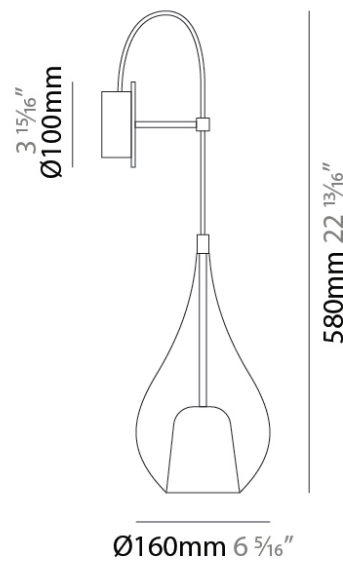

ZOE VINCENT SURFACE

D143032-

base number Finish
Options

1. To build a product code in our configurator select the specify button on the base model # product page
2. To build a manual product code on this datasheet choose from the options listed below in blue font and add the suffix to the base model #

GENERAL

Series: Zoe
Subseries: Zoe Vincent
Partner: Cangani & Tucci
Division: Design
Installation: Surface
Product Type: Wall Surface
Mounting Location: Wall

PHYSICAL

Shape: Teardrop
Diameter (mm): 160
Diameter (in): 6 ⁵/₁₆
Height (mm): 280
Depth (mm): 200
Height (in): 11
Depth (in): 7 ⁷/₈
Max. Overall Height (mm): 780
Max. Overall Height (in): 30 ¹¹/₁₆
Extension (mm): 200
Extension (in): 7 ⁷/₈
Weight (kg): 0.875
Weight (lbs): 1.93
Diffuser: Glass - Opal
[Fixture Finish: MSB / MBS / TRS](#)
Holder Finish: BLK
Fixture Material: Glass / Metal
Primary Material: Glass - Borosilicate

ELECTRICAL

Number of Lamps: 1
Lamp Type: LED Retrofit
Bulb Included: Bulb Not Included
Max. Wattage Per Lamp (W): 5
Lamp Base: G9
Input Voltage (V): 120

LED

OPTICAL

RATINGS AND CERTIFICATIONS

Certified By: Certified for North American Standards
IP rating: IP20

PROJECT
TYPE
SPECIFIER
QUANTITY
DATE