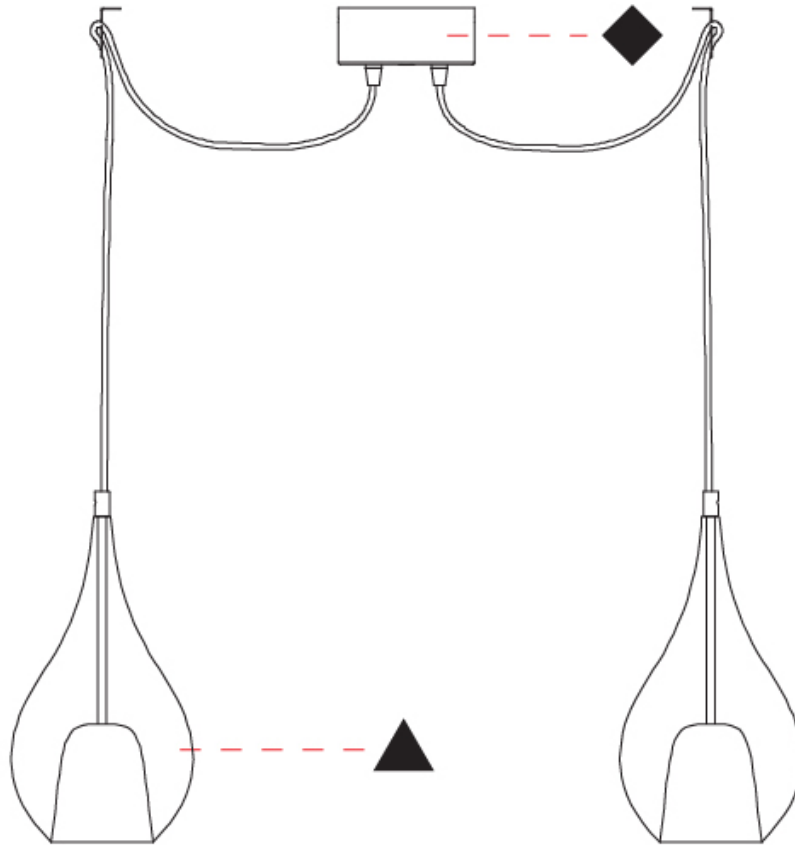

ZOE 2 LIGHT SWAG SUSPENSION

D141127-

PROJECT _____

TYPE _____

SPECIFIER _____

QUANTITY _____

DATE _____

D