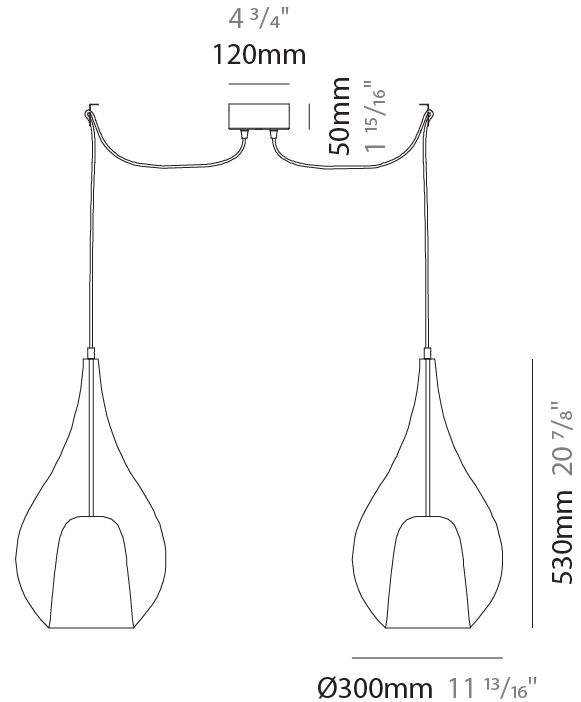

PROJECT	
TYPE	
SPECIFIER	
QUANTITY	
DATE	

ZOE 2 LIGHT SWAG SUSPENSION

D141130-

base number   Finish Options   Finish Options

1. To build a product code in our configurator select the specify button on the base model # product page
2. To build a manual product code on this datasheet choose from the options listed below in blue font and add the suffix to the base model #

GENERAL

Series: Zoe
Subseries: Zoe 2 Light Swag
Brand: Cangiini & Tucci
Division: Design
Mounting Type: Suspension
Mounting Location: Ceiling
Subcategory: Pendant

PHYSICAL

Shape: Teardrop
Diameter (mm): 300
Diameter (in): 11 ¹³/₁₆
Height (mm): 530
Height (in): 20 ⁷/₈
Max. Overall Height (mm): 2530
Max. Overall Height (in): 99 ⁵/₈
Light Distribution: Omnidirectional
Weight (kg): 4.8
Weight (lbs): 10.58
Diffuser: Glass - Opal
Fixture Finish: [AMB](#) / [BLK](#) / [BRZ](#) / [GLD](#) / [GRN](#) / [PNK](#) / [RUB](#) / [SKB](#) / [SMK](#) / [TOB](#) / [TRA](#)
Holder Finish: [CHR](#) / [MWH](#) / [MBK](#) / [BCR](#)
Fixture Material: Glass / Metal
Cable Details: 2000mm cable

ELECTRICAL

Number of Lamps: 2
Lamp Type: LED Retrofit
Lamp Shape: A19
Bulb Included: Bulb Not Included
Total Output Wattage (W): 32
Max. Wattage Per Lamp (W): 16
Lamp Base: E26
Input Voltage (V): 120
Upon Request: 277Vac / GU24

LED

OPTICAL

RATINGS AND CERTIFICATIONS

Certified By: Certified for North American Standards
IP rating: IP20