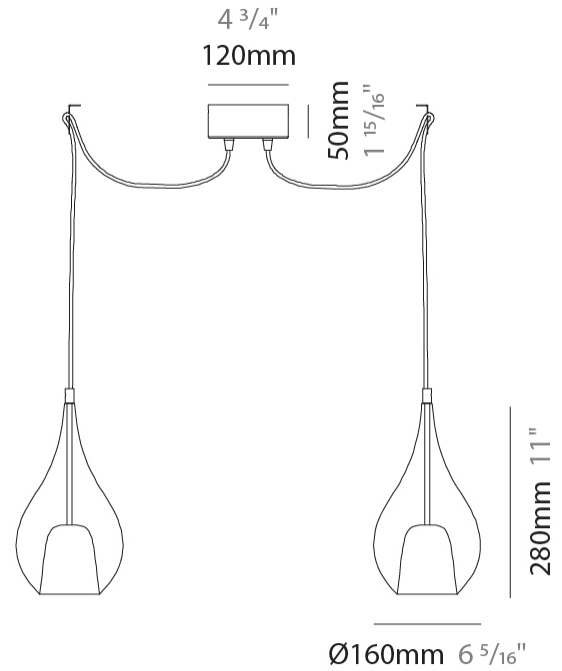

ZOE 2 LIGHT SWAG SUSPENSION

D141127-

base number   Finish Options   -   Finish Options

1. To build a product code in our configurator select the specify button on the base model # product page
2. To build a manual product code on this datasheet choose from the options listed below in blue font and add the suffix to the base model #

GENERAL

Series: Zoe
Subseries: Zoe 2 Light Swag
Brand: Cangini & Tucci
Division: Design
Mounting Type: Suspension
Mounting Location: Ceiling
Subcategory: Pendant

PHYSICAL

Shape: Teardrop
Diameter (mm): 160
Diameter (in): 6 ⁵/₁₆
Height (mm): 280
Height (in): 11
Max. Overall Height (mm): 2280
Max. Overall Height (in): 89 ³/₄
Light Distribution: Omnidirectional
Weight (kg): 1.53
Weight (lbs): 3.37
Diffuser: Glass - Opal
Fixture Finish: [AMB](#) / [BLK](#) / [BRZ](#) / [GLD](#) / [GRN](#) / [PNK](#) / [RUB](#) / [SKB](#) / [SMK](#) / [TOB](#) / [TRA](#)
Holder Finish: [CHR](#) / [MWH](#) / [MBK](#) / [BCR](#)
Fixture Material: Glass / Metal
Cable Details: 2000mm cable

ELECTRICAL

Number of Lamps: 2
Lamp Type: LED Retrofit
Bulb Included: Bulb Not Included
Total Output Wattage (W): 10
Max. Wattage Per Lamp (W): 5
Lamp Base: G9
Input Voltage (V): 120

LED

OPTICAL

RATINGS AND CERTIFICATIONS

Certified By: Certified for North American Standards
IP rating: IP20