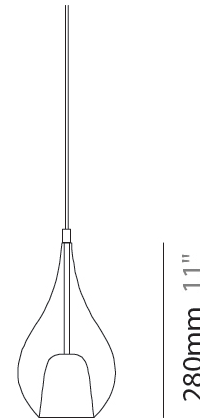

PROJECT
TYPE
SPECIFIER
QUANTITY
DATE

ZOE MODULAR SYSTEM SUSPENSION

D141124-

base number   Finish Options   Finish Options

1. To build a product code in our configurator select the specify button on the base model # product page
2. To build a manual product code on this datasheet choose from the options listed below in blue font and add the suffix to the base model #

GENERAL

Series: Zoe
Subseries: Zoe Modular System
Brand: Cangini & Tucci
Division: Design
Mounting Type: Suspension
Mounting Location: Ceiling
Subcategory: Pendant

PHYSICAL

Shape: Teardrop
Diameter (mm): 160
Diameter (in): 6 ⁵/₁₆
Height (mm): 280
Height (in): 11
Max. Overall Height (mm): 1780
Max. Overall Height (in): 70 ⁷/₁₆
Light Distribution: Omnidirectional
Weight (kg): 2.50
Weight (lbs): 5.51
Diffuser: Glass - Opal
Fixture Finish: [AMB](#) / [BLK](#) / [BRZ](#) / [GLD](#) / [GRN](#) / [PNK](#) / [RGD](#) / [RUB](#) / [SKB](#) / [SMK](#) / [STE](#) / [TOB](#) / [TRA](#)
Holder Finish: [CHR](#) / [MWH](#) / [MBK](#) / [BCR](#)
Fixture Material: Glass / Metal
Cable Details: 1500mm cable

ELECTRICAL

Number of Lamps: 1
Lamp Type: LED Retrofit
Bulb Included: Bulb Not Included
Max. Wattage Per Lamp (W): 5
Lamp Base: G9
Input Voltage (V): 120

LED

OPTICAL

RATINGS AND CERTIFICATIONS

Certified By: Certified for North American Standards
IP rating: IP20

Ø160mm 6 ⁵/₁₆"