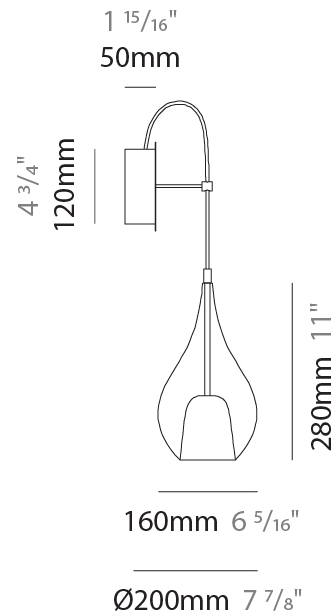

PROJECT
TYPE
SPECIFIER
QUANTITY
DATE

ZOE SURFACE

D143021-

base number	Finish	Finish
	Options	Options

1. To build a product code in our configurator select the specify button on the base model # product page
2. To build a manual product code on this datasheet choose from the options listed below in blue font and add the suffix to the base model #

GENERAL

Series: Zoe
Brand: Cangini & Tucci
Division: Design
Mounting Type: Surface
Mounting Location: Wall
Subcategory: Ambient

PHYSICAL

Shape: Teardrop
Diameter (mm): 160
Diameter (in): 6 ⁵/₁₆
Height (mm): 280
Depth (mm): 200
Height (in): 11
Depth (in): 7 ⁷/₈
Max. Overall Height (mm): 780
Max. Overall Height (in): 30 ¹¹/₁₆
Extension (mm): 200
Extension (in): 7 7/8
Light Distribution: Omnidirectional
Weight (kg): 0.875
Weight (lbs): 1.93
Diffuser: Glass - Opal
Fixture Finish: AMB / BLK / BRZ / GLD / GRN / PNK / RUB / SKB / SMK / TOB / TRA
Holder Finish: CHR / MWH / MBK / BCR
Fixture Material: Glass / Metal

ELECTRICAL

Number of Lamps: 1
Lamp Type: LED Retrofit
Bulb Included: Bulb Not Included
Max. Wattage Per Lamp (W): 5
Lamp Base: G9
Input Voltage (V): 120

LED

OPTICAL

RATINGS AND CERTIFICATIONS

Certified By: Certified for North American Standards
IP rating: IP20