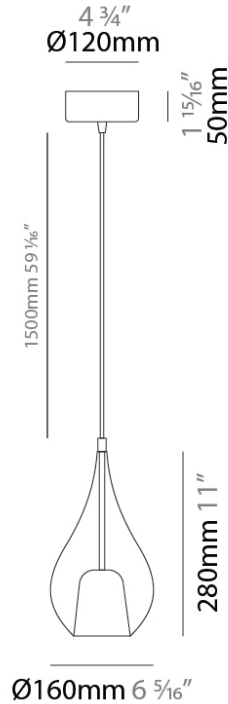

PROJECT	
TYPE	
SPECIFIER	
QUANTITY	
DATE	

ZOE VINCENT - MONOPOINT SUSPENSION

D141177-

base number   Finish
Options

1. To build a product code in our configurator select the specify button on the base model # product page
2. To build a manual product code on this datasheet choose from the options listed below in blue font and add the suffix to the base model #

GENERAL

Series: Zoe
Subseries: Zoe Vincent - Monopoint
Brand: Cangini & Tucci
Division: Design
Mounting Type: Suspension
Mounting Location: Ceiling
Subcategory: Pendant

PHYSICAL

Shape: Teardrop
Diameter (mm): 160
Diameter (in): 6 ⁵/₁₆
Height (mm): 280
Height (in): 11
Max. Overall Height (mm): 1780
Max. Overall Height (in): 70 ⁷/₁₆
Light Distribution: Omnidirectional
Weight (kg): 0.79
Weight (lbs): 1.74
Diffuser: Glass - Opal
[Fixture Finish: MSB / MBS / TRS](#)
Holder Finish: BLK
Fixture Material: Glass / Metal
Cable Details: 1500mm cable

ELECTRICAL

Number of Lamps: 1
Lamp Type: LED Retrofit
Bulb Included: Bulb Not Included
Max. Wattage Per Lamp (W): 5
Lamp Base: G9
Input Voltage (V): 120

LED

OPTICAL

RATINGS AND CERTIFICATIONS

Certified By: Certified for North American Standards
IP rating: IP20