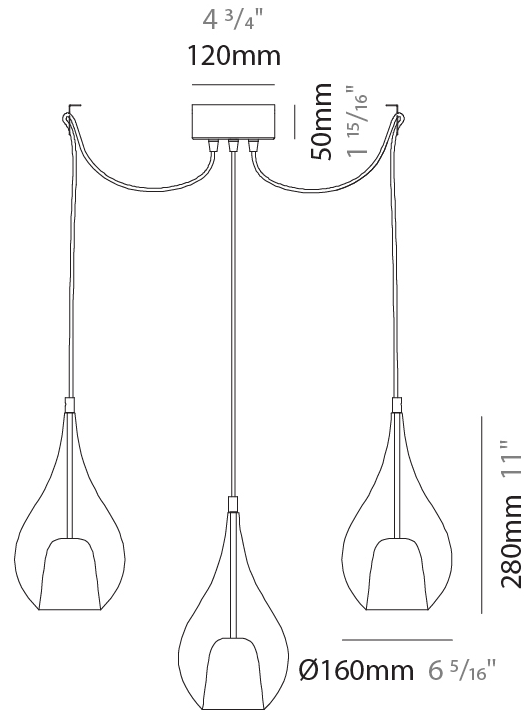

PROJECT	_____
TYPE	_____
SPECIFIER	_____
QUANTITY	_____
DATE	_____

ZOE 3 LIGHT SWAG SUSPENSION

D141128-

base number   Finish Options   -   Finish Options

1. To build a product code in our configurator select the specify button on the base model # product page
2. To build a manual product code on this datasheet choose from the options listed below in blue font and add the suffix to the base model #

GENERAL

Series: Zoe
Subseries: Zoe 3 Light Swag
Brand: Cangini & Tucci
Division: Design
Mounting Type: Suspension
Mounting Location: Ceiling
Subcategory: Pendant

PHYSICAL

Shape: Teardrop
Diameter (mm): 160
Diameter (in): 6 ⁵/₁₆
Height (mm): 280
Height (in): 11
Max. Overall Height (mm): 2280
Max. Overall Height (in): 89 ³/₄
Light Distribution: Omnidirectional
Weight (kg): 2.25
Weight (lbs): 4.96
Diffuser: Glass - Opal
Fixture Finish: [AMB](#) / [BLK](#) / [BRZ](#) / [GLD](#) / [GRN](#) / [PNK](#) / [RUB](#) / [SKB](#) / [SMK](#) / [TOB](#) / [TRA](#)
Holder Finish: [CHR](#) / [MWH](#) / [MBK](#) / [BCR](#)
Fixture Material: Glass / Metal
Cable Details: 2000mm cable

ELECTRICAL

Number of Lamps: 3
Lamp Type: LED Retrofit
Bulb Included: Bulb Not Included
Total Output Wattage (W): 15
Max. Wattage Per Lamp (W): 5
Lamp Base: G9
Input Voltage (V): 120

LED

OPTICAL

RATINGS AND CERTIFICATIONS

Certified By: Certified for North American Standards
IP rating: IP20