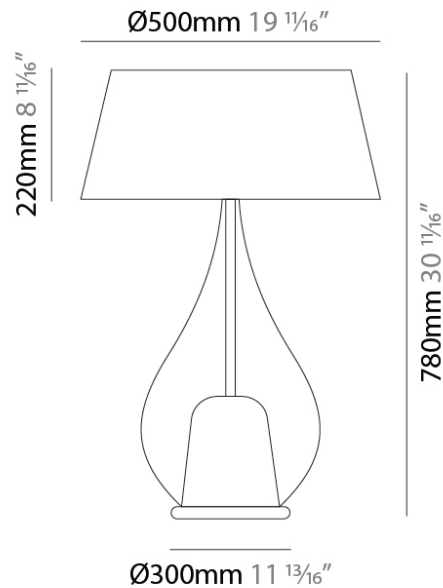

ZOE VINCENT - PORTABLE PORTABLE

D144030-

base number   Finish
Options

1. To build a product code in our configurator select the specify button on the base model # product page
2. To build a manual product code on this datasheet choose from the options listed below in blue font and add the suffix to the base model #

GENERAL

Series: Zoe _____
Subseries: Zoe Vincent - Portable _____
Brand: Cangini & Tucci _____
Division: Design _____
Mounting Type: Portable _____
Mounting Location: Table _____
Subcategory: Ambient _____

PHYSICAL

Shape: Teardrop _____
Diameter (mm): 500 _____
Diameter (in): 19 11/16 _____
Height (mm): 780 _____
Height (in): 30 11/16 _____
Light Distribution: Omnidirectional _____
Weight (kg): 3.435 _____
Weight (lbs): 7.57 _____
Diffuser: Glass - Opal _____
[Fixture Finish: MSB / TRA](#) _____
Holder Finish: BLK _____
Fixture Material: Glass / Metal _____

ELECTRICAL

Number of Lamps: 1 _____
Lamp Type: LED + LED Retrofit _____
Input Wattage (W): 4.3 _____
Bulb Included: Bulb Not Included _____
Max. Wattage Per Lamp (W): 8 _____
Lamp Base: E26 _____
Dimming: Non-Dimmable _____
Input Voltage (V): 120 _____

LED

Number of LEDs: 1 _____
Color Temperature (°K): 3000 _____
Max. Delivered Lumen (lm): 350 _____
Nominal Lumen (lm): 350 _____

OPTICAL

RATINGS AND CERTIFICATIONS

Certified By: Certified for North American Standards _____
IP rating: IP20 _____