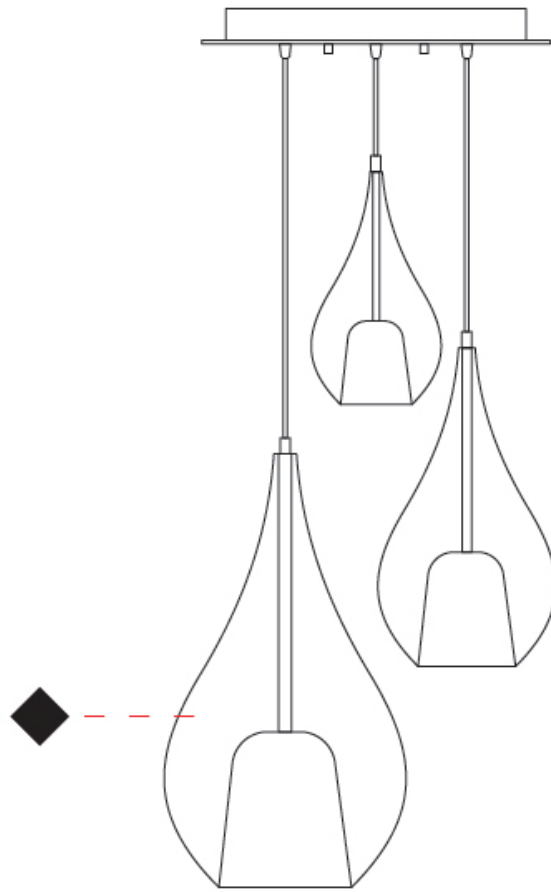

ZOE VINCENT 3 LIGHT CLUSTER SUSPENSION

D141251-

PROJECT _____

TYPE _____

SPECIFIER _____

QUANTITY _____

DATE _____

D