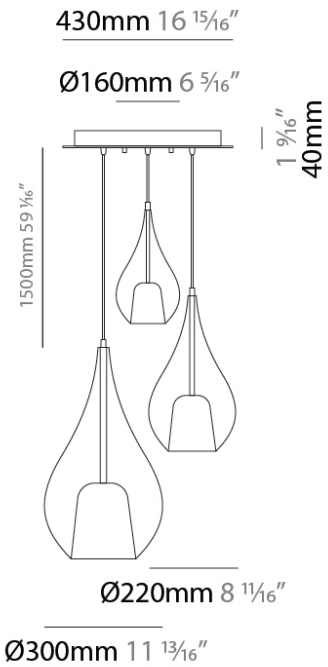

ZOE VINCENT 3 LIGHT CLUSTER SUSPENSION

D141251-

base number   Finish
Options

PROJECT	_____
TYPE	_____
SPECIFIER	_____
QUANTITY	_____
DATE	_____

1. To build a product code in our configurator select the specify button on the base model # product page
2. To build a manual product code on this datasheet choose from the options listed below in blue font and add the suffix to the base model #

GENERAL

Series: Zoe _____
Subseries: Zoe Vincent 3 Light Cluster _____
Brand: Cangini & Tucci _____
Division: Design _____
Mounting Type: Suspension _____
Mounting Location: Ceiling _____
Subcategory: Pendant _____

PHYSICAL

Shape: Teardrop _____
Diameter (mm): 430 _____
Diameter (in): 16 ¹⁵/₁₆ _____
Height (mm): 1500 _____
Height (in): 59 ¹⁵/₁₆ _____
Light Distribution: Omnidirectional _____
Weight (kg): 6.48 _____
Weight (lbs): 14.29 _____
Diffuser: Glass - Opal _____
Fixture Finish: [MSB / MBS / TRS](#) _____
Holder Finish: BLK _____
Fixture Material: Glass / Metal _____
Cable Details: 1500mm cable _____

ELECTRICAL

Number of Lamps: 3 _____
Lamp Type: LED Retrofit _____
Bulb Included: Bulb Not Included _____
Total Output Wattage (W): 37 _____
Max. Wattage Per Lamp (W): 16 + 5 _____
Lamp Base: E26 + G9 _____
Input Voltage (V): 120 _____

LED

OPTICAL

RATINGS AND CERTIFICATIONS

Certified By: Certified for North American Standards _____
IP rating: IP20 _____