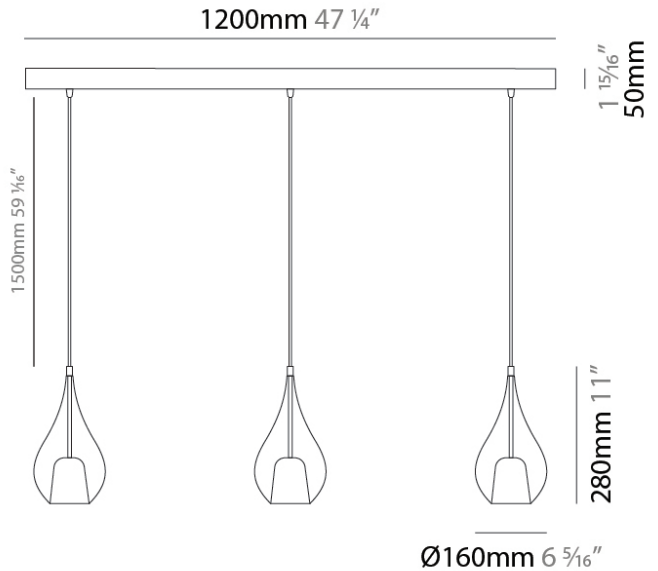

ZOE VINCENT 3 LIGHT LINEAR SUSPENSION

D141249- : D141249-TRS

base number _____ Finish _____
Options _____

1. To build a product code in our configurator select the specify button on the base model # product page
2. To build a manual product code on this datasheet choose from the options listed below in blue font and add the suffix to the base model #

GENERAL

Series: Zoe _____
Subseries: Zoe Vincent 3 Light Linear _____
Brand: Cangini & Tucci _____
Division: Design _____
Mounting Type: Suspension _____
Mounting Location: Ceiling _____
Subcategory: Pendant _____

PHYSICAL

Shape: Teardrop _____
Length (mm): 1000 _____
Length (in): 39 ³/₈ _____
Height (mm): 280 _____
Height (in): 11 _____
Max. Overall Height (mm): 1780 _____
Max. Overall Height (in): 70 ¹/₁₆ _____
Light Distribution: Omnidirectional _____
Weight (kg): 2.90 _____
Weight (lbs): 6.39 _____
Diffuser: Glass - Opal _____
Holder Finish: BLK _____
Fixture Material: Glass / Metal _____
Cable Details: 1500mm cable _____

ELECTRICAL

Number of Lamps: 3 _____
Lamp Type: LED Retrofit _____
Bulb Included: Bulb Not Included _____
Total Output Wattage (W): 15 _____
Max. Wattage Per Lamp (W): 5 _____
Lamp Base: G9 _____
Input Voltage (V): 120 _____

LED

OPTICAL

RATINGS AND CERTIFICATIONS

Certified By: Certified for North American Standards _____
IP rating: IP20 _____