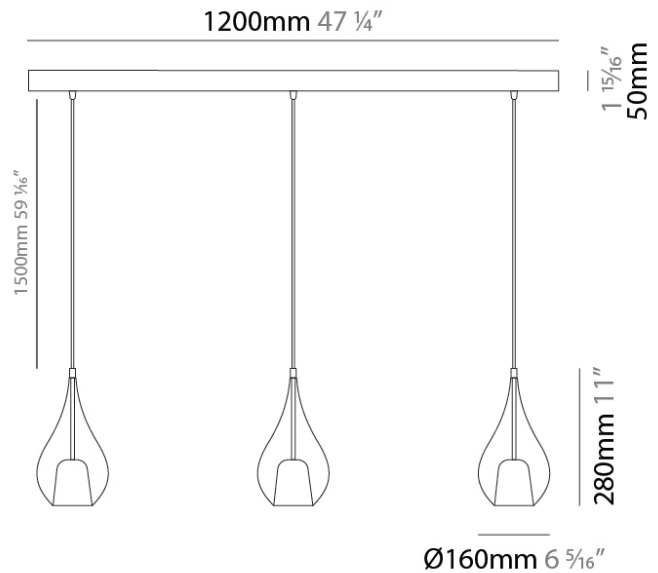

PROJECT	
TYPE	
SPECIFIER	
QUANTITY	
DATE	

ZOE VINCENT 3 LIGHT LINEAR SUSPENSION

D141249-

base number Finish
Options

1. To build a product code in our configurator select the specify button on the base model # product page
2. To build a manual product code on this datasheet choose from the options listed below in blue font and add the suffix to the base model #

GENERAL

Series: Zoe
Subseries: Zoe Vincent 3 Light Linear
Brand: Cangini & Tucci
Division: Design
Mounting Type: Suspension
Mounting Location: Ceiling
Subcategory: Pendant

PHYSICAL

Shape: Teardrop
Length (mm): 1000
Length (in): 39 ³/₈
Height (mm): 280
Height (in): 11
Max. Overall Height (mm): 1780
Max. Overall Height (in): 70 ¹/₁₆
Light Distribution: Omnidirectional
Weight (kg): 2.90
Weight (lbs): 6.39
Diffuser: Glass - Opal
Fixture Finish: [MSB / MBS / TRS](#)
Holder Finish: BLK
Fixture Material: Glass / Metal
Cable Details: 1500mm cable

ELECTRICAL

Number of Lamps: 3
Lamp Type: LED Retrofit
Bulb Included: Bulb Not Included
Total Output Wattage (W): 15
Max. Wattage Per Lamp (W): 5
Lamp Base: G9
Input Voltage (V): 120

LED

OPTICAL

RATINGS AND CERTIFICATIONS

Certified By: Certified for North American Standards
IP rating: IP20