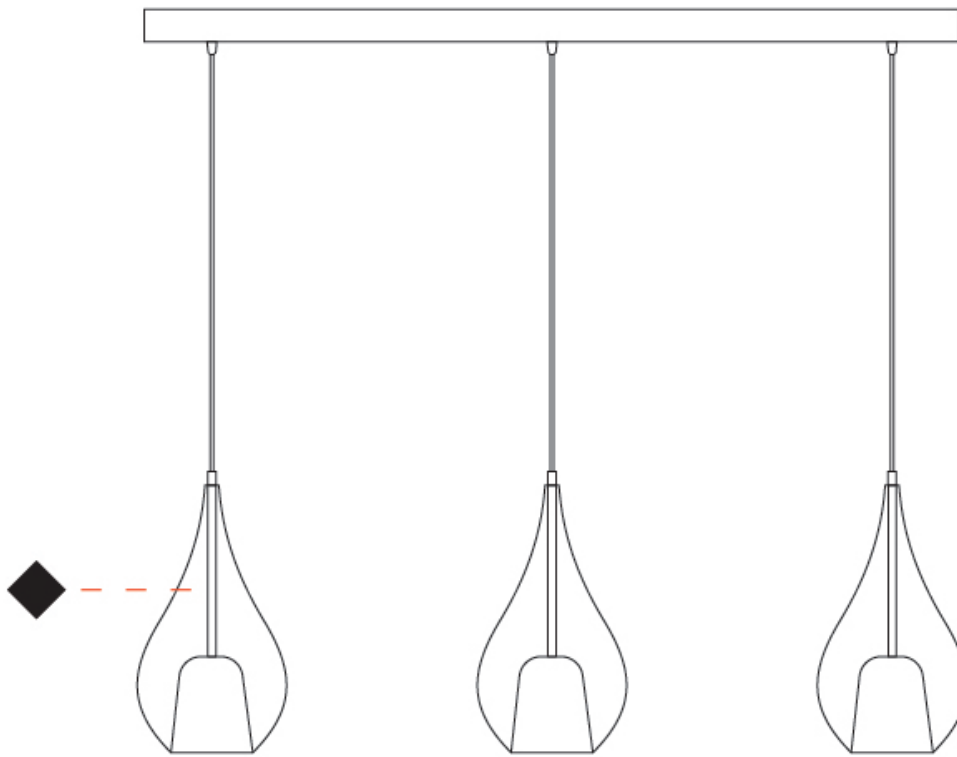

ZOE VINCENT 3 LIGHT LINEAR SUSPENSION

D141250-

PROJECT _____

TYPE _____

SPECIFIER _____

QUANTITY _____

DATE _____