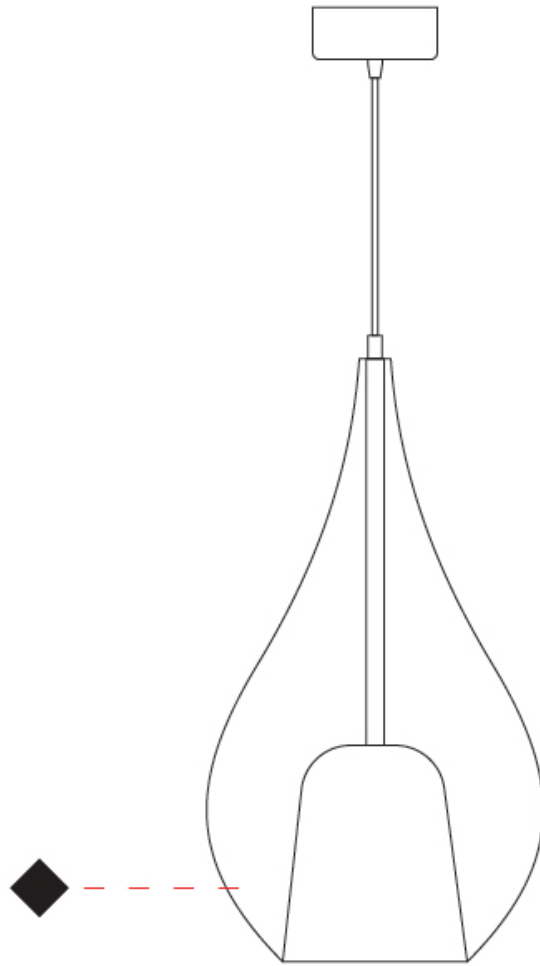

ZOE VINCENT - MONOPOINT SUSPENSION

D141179-

PROJECT

TYPE

SPECIFIER

QUANTITY

DATE

D