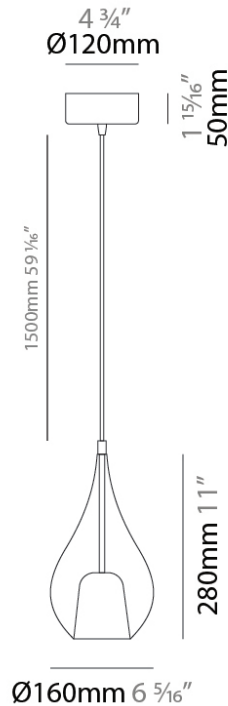

GENERAL

Series: Zoe
 Subseries: Zoe Vincent - Monopoint
 Brand: Cangini & Tucci
 Division: Design
 Mounting Type: Suspension
 Mounting Location: Ceiling
 Subcategory: Pendant

PHYSICAL

Shape: Teardrop
 Diameter (mm): 160
 Diameter (in): 6 ⁵/₁₆
 Height (mm): 280
 Height (in): 11
 Max. Overall Height (mm): 1780
 Max. Overall Height (in): 70 ⁷/₁₆
 Light Distribution: Omnidirectional
 Weight (kg): 0.79
 Weight (lbs): 1.74
 Diffuser: Glass - Opal
[Fixture Finish: MSB / MBS / TRS](#)
 Holder Finish: BLK
 Fixture Material: Glass / Metal
 Cable Details: 1500mm cable

ELECTRICAL

Number of Lamps: 1
 Lamp Type: LED Retrofit
 Bulb Included: Bulb Not Included
 Max. Wattage Per Lamp (W): 5
 Lamp Base: G9
 Input Voltage (V): 120

LED

OPTICAL

RATINGS AND CERTIFICATIONS

Certified By: Certified for North American Standards
 IP rating: IP20

PHYSICAL

Shape: Teardrop _____
 Diameter (mm): 220 _____
 Diameter (in): 8 11/16 _____
 Height (mm): 380 _____
 Height (in): 14 15/16 _____
 Max. Overall Height (mm): 1880 _____
 Max. Overall Height (in): 74 _____
 Light Distribution: Omnidirectional _____
 Weight (kg): 1.51 _____
 Weight (lbs): 3.33 _____
 Diffuser: Glass - Opal _____
 Fixture Finish: [MSB](#) / [MBS](#) / [TRS](#) _____
 Holder Finish: BLK _____
 Fixture Material: Glass / Metal _____
 Cable Details: 1500mm cable _____