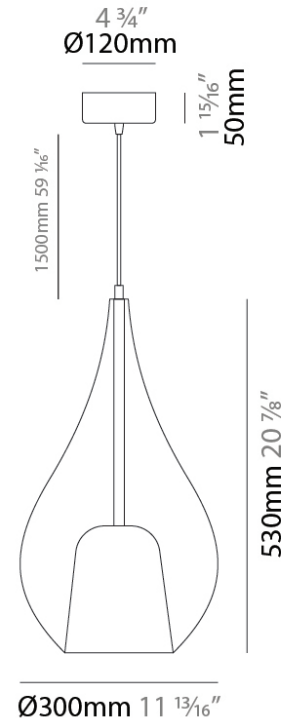

PROJECT
TYPE
SPECIFIER
QUANTITY
DATE

ZOE VINCENT - MONOPOINT SUSPENSION

D141179-

base number   Finish
Options

1. To build a product code in our configurator select the specify button on the base model # product page
2. To build a manual product code on this datasheet choose from the options listed below in blue font and add the suffix to the base model #

GENERAL

Series: Zoe
Subseries: Zoe Vincent - Monopoint
Brand: Cangini & Tucci
Division: Design
Mounting Type: Suspension
Mounting Location: Ceiling
Subcategory: Pendant

PHYSICAL

Shape: Teardrop
Diameter (mm): 300
Diameter (in): 11 ¹³/₁₆
Height (mm): 530
Height (in): 20 ⁷/₈
Max. Overall Height (mm): 2030
Max. Overall Height (in): 79 ¹⁵/₁₆
Light Distribution: Omnidirectional
Weight (kg): 2.50
Weight (lbs): 5.51
Diffuser: Glass - Opal
Fixture Finish: [MSB / MBS / TRS](#)
Holder Finish: BLK
Fixture Material: Glass / Metal
Cable Details: 1500mm Cable

ELECTRICAL

Number of Lamps: 1
Lamp Type: LED Retrofit
Lamp Shape: A19
Bulb Included: Bulb Not Included
Max. Wattage Per Lamp (W): 16
Lamp Base: E26
Input Voltage (V): 120
Upon Request: 277Vac / GU24

LED

OPTICAL

RATINGS AND CERTIFICATIONS

Certified By: Certified for North American Standards
IP rating: IP20