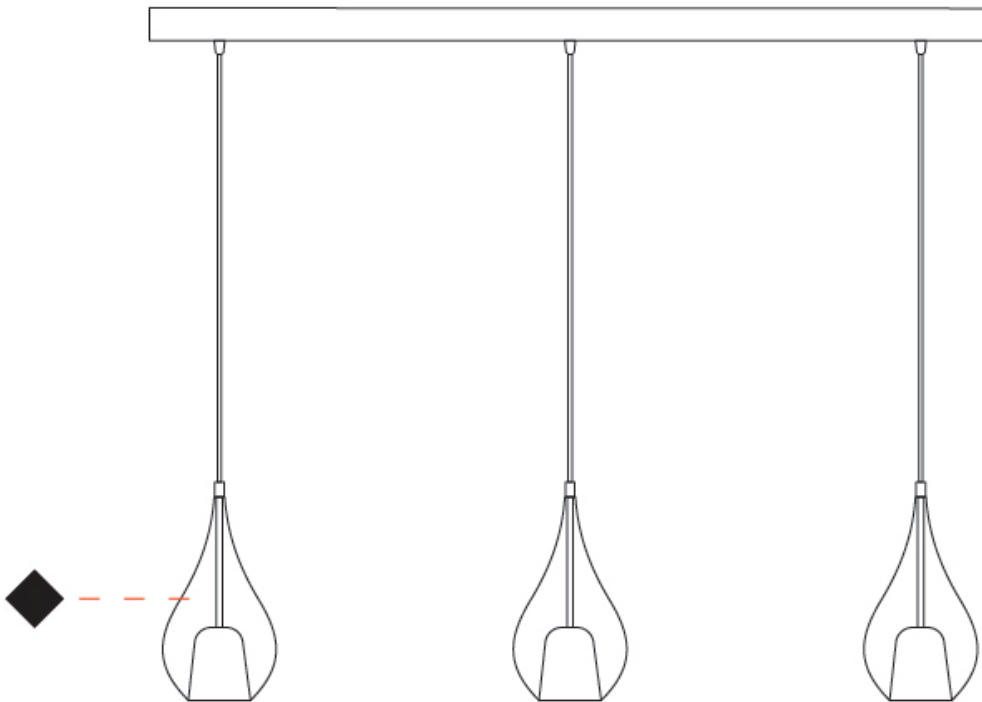

ZOE VINCENT 3 LIGHT LINEAR SUSPENSION

D141249-

PROJECT _____

TYPE _____

SPECIFIER _____

QUANTITY _____

DATE _____

D