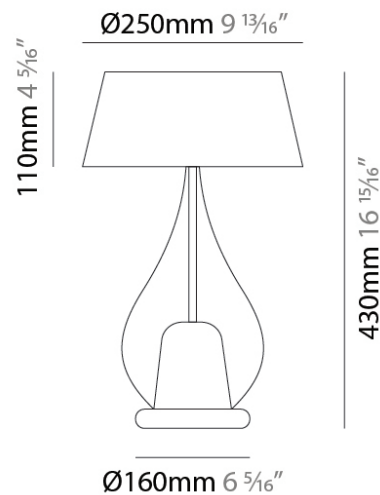

PROJECT
TYPE
SPECIFIER
QUANTITY
DATE

ZOE VINCENT - PORTABLE PORTABLE

D144028-

base number   Finish
Options

1. To build a product code in our configurator select the specify button on the base model # product page
2. To build a manual product code on this datasheet choose from the options listed below in blue font and add the suffix to the base model #

GENERAL

Series: Zoe
Subseries: Zoe Vincent - Portable
Brand: Cangini & Tucci
Division: Design
Mounting Type: Portable
Mounting Location: Table
Subcategory: Ambient

PHYSICAL

Shape: Teardrop
Diameter (mm): 250
Diameter (in): 9 ¹³/₁₆
Height (mm): 430
Height (in): 16 ¹⁵/₁₆
Light Distribution: Omnidirectional
Weight (kg): 1.10
Weight (lbs): 2.43
Diffuser: Glass - Opal
[Fixture Finish: MSB / TRA](#)
Holder Finish: BLK
Fixture Material: Glass / Metal

ELECTRICAL

Number of Lamps: 1
Lamp Type: LED + LED Retrofit
Input Wattage (W): 4.3
Bulb Included: Bulb Not Included
Max. Wattage Per Lamp (W): 3
Lamp Base: E12
Dimming: Non-Dimmable
Input Voltage (V): 120

LED

Number of LEDs: 1
Color Temperature (°K): 3000
Max. Delivered Lumen (lm): 350
Nominal Lumen (lm): 350

OPTICAL

RATINGS AND CERTIFICATIONS

Certified By: Certified for North American Standards
IP rating: IP20