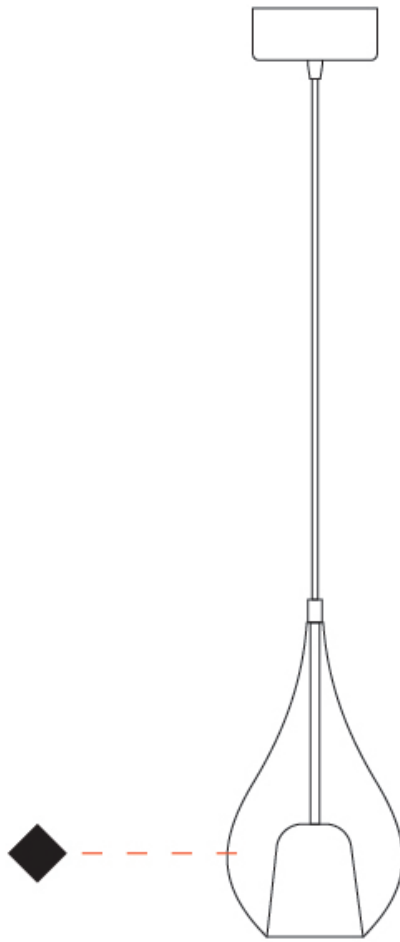

ZOE VINCENT - MONOPOINT SUSPENSION

D141177-

PROJECT

TYPE

SPECIFIER

QUANTITY

DATE

D