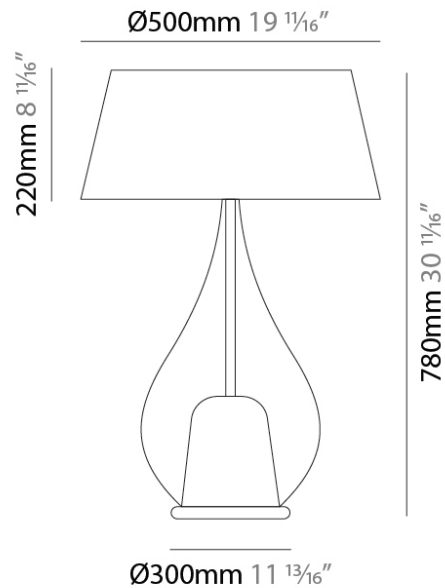

PROJECT	
TYPE	
SPECIFIER	
QUANTITY	
DATE	

ZOE VINCENT - PORTABLE PORTABLE

D144030-

base number   Finish
Options

1. To build a product code in our configurator select the specify button on the base model # product page
2. To build a manual product code on this datasheet choose from the options listed below in blue font and add the suffix to the base model #

GENERAL

Series: Zoe
Subseries: Zoe Vincent - Portable
Brand: Cangini & Tucci
Division: Design
Mounting Type: Portable
Mounting Location: Table
Subcategory: Ambient

PHYSICAL

Shape: Teardrop
Diameter (mm): 500
Diameter (in): 19 11/16
Height (mm): 780
Height (in): 30 11/16
Light Distribution: Omnidirectional
Weight (kg): 3.435
Weight (lbs): 7.57
Diffuser: Glass - Opal
[Fixture Finish: MSB / TRA](#)
Holder Finish: BLK
Fixture Material: Glass / Metal

ELECTRICAL

Number of Lamps: 1
Lamp Type: LED + LED Retrofit
Input Wattage (W): 4.3
Bulb Included: Bulb Not Included
Max. Wattage Per Lamp (W): 8
Lamp Base: E26
Dimming: Non-Dimmable
Input Voltage (V): 120

LED

Number of LEDs: 1
Color Temperature (°K): 3000
Max. Delivered Lumen (lm): 350
Nominal Lumen (lm): 350

OPTICAL

RATINGS AND CERTIFICATIONS

Certified By: Certified for North American Standards
IP rating: IP20