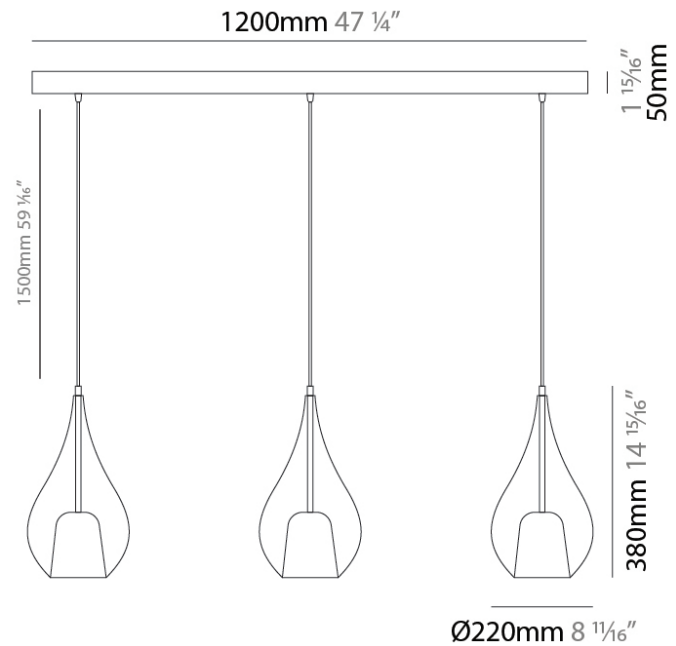

PROJECT	
TYPE	
SPECIFIER	
QUANTITY	
DATE	

ZOE VINCENT 3 LIGHT LINEAR SUSPENSION

D141250-

base number Finish
Options

1. To build a product code in our configurator select the specify button on the base model # product page
2. To build a manual product code on this datasheet choose from the options listed below in blue font and add the suffix to the base model #

GENERAL

Series: Zoe
Subseries: Zoe Vincent 3 Light Linear
Brand: Cangini & Tucci
Division: Design
Mounting Type: Suspension
Mounting Location: Ceiling
Subcategory: Pendant

PHYSICAL

Shape: Teardrop
Length (mm): 1200
Length (in): 47 ¼
Height (mm): 280
Height (in): 11
Max. Overall Height (mm): 1780
Max. Overall Height (in): 70 ⅞
Light Distribution: Omnidirectional
Weight (kg): 5.59
Weight (lbs): 12.32
Diffuser: Glass - Opal
Fixture Finish: MSB / MBS / TRS
Holder Finish: BLK
Fixture Material: Glass / Metal
Cable Details: 1500mm cable

ELECTRICAL

Number of Lamps: 3
Lamp Type: LED Retrofit
Lamp Shape: A19
Bulb Included: Bulb Not Included
Total Output Wattage (W): 48
Max. Wattage Per Lamp (W): 16
Lamp Base: E26
Input Voltage (V): 120
Upon Request: 277Vac / GU24

LED

OPTICAL

RATINGS AND CERTIFICATIONS

Certified By: Certified for North American Standards
IP rating: IP20