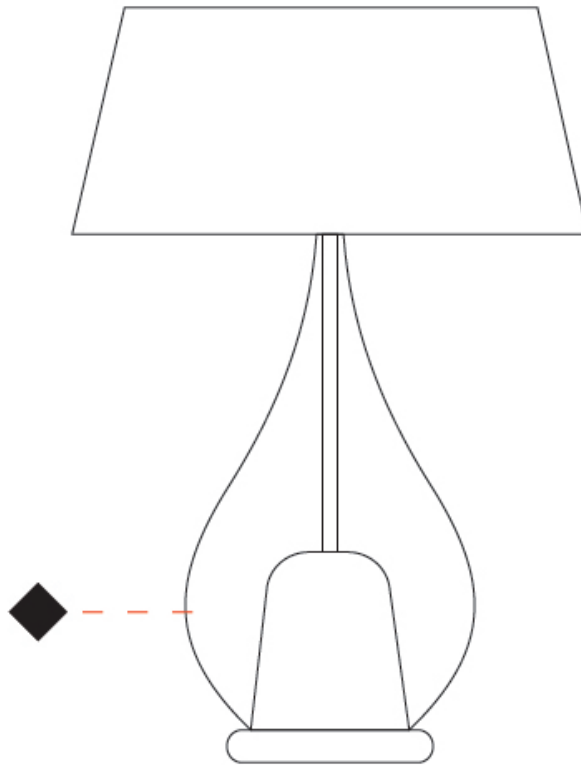

ZOE VINCENT - PORTABLE PORTABLE

D144029-

PROJECT

TYPE

SPECIFIER

QUANTITY

DATE

D