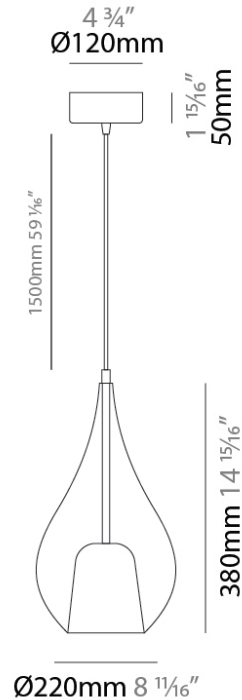

PROJECT	_____
TYPE	_____
SPECIFIER	_____
QUANTITY	_____
DATE	_____

ZOE VINCENT - MONOPOINT SUSPENSION

D141178-

base number   Finish
Options

1. To build a product code in our configurator select the specify button on the base model # product page
2. To build a manual product code on this datasheet choose from the options listed below in blue font and add the suffix to the base model #

GENERAL

Series: Zoe _____
Subseries: Zoe Vincent - Monopoint _____
Brand: Cangini & Tucci _____
Division: Design _____
Mounting Type: Suspension _____
Mounting Location: Ceiling _____
Subcategory: Pendant _____

PHYSICAL

Shape: Teardrop _____
Diameter (mm): 220 _____
Diameter (in): 8 11/16 _____
Height (mm): 380 _____
Height (in): 14 15/16 _____
Max. Overall Height (mm): 1880 _____
Max. Overall Height (in): 74 _____
Light Distribution: Omnidirectional _____
Weight (kg): 1.51 _____
Weight (lbs): 3.33 _____
Diffuser: Glass - Opal _____
Fixture Finish: [MSB](#) / [MBS](#) / [TRS](#) _____
Holder Finish: BLK _____
Fixture Material: Glass / Metal _____
Cable Details: 1500mm cable _____

ELECTRICAL

Number of Lamps: 1 _____
Lamp Type: LED Retrofit _____
Lamp Shape: A19 _____
Bulb Included: Bulb Not Included _____
Max. Wattage Per Lamp (W): 16 _____
Lamp Base: E26 _____
Input Voltage (V): 120 _____
Upon Request: 277Vac / GU24 _____

LED

OPTICAL

RATINGS AND CERTIFICATIONS

Certified By: Certified for North American Standards _____
IP rating: IP20 _____