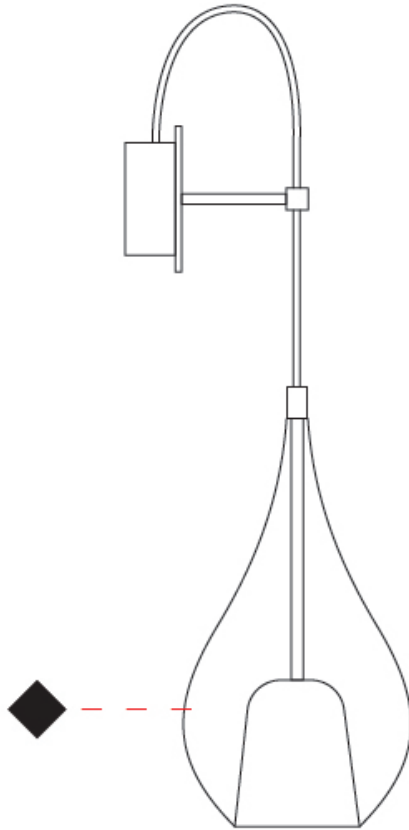

D143032-

PROJECT

TYPE

SPECIFIER

QUANTITY

DATE