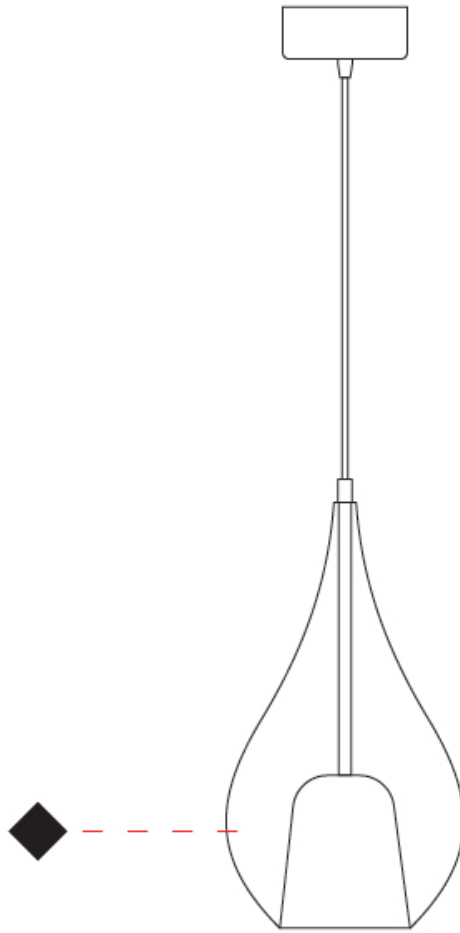

ZOE VINCENT - MONOPOINT SUSPENSION

D141178-

PROJECT

TYPE

SPECIFIER

QUANTITY

DATE

D