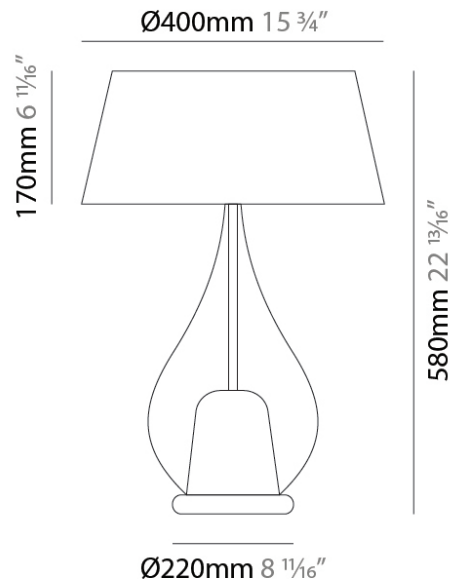

PROJECT
TYPE
SPECIFIER
QUANTITY
DATE

ZOE VINCENT - PORTABLE PORTABLE

D144029-

base number Finish
Options

1. To build a product code in our configurator select the specify button on the base model # product page
2. To build a manual product code on this datasheet choose from the options listed below in blue font and add the suffix to the base model #

GENERAL

Series: Zoe
Subseries: Zoe Vincent - Portable
Brand: Cangini & Tucci
Division: Design
Mounting Type: Portable
Mounting Location: Table
Subcategory: Ambient

PHYSICAL

Shape: Teardrop
Diameter (mm): 400
Diameter (in): 15 3/4
Height (mm): 580
Height (in): 22 13/16
Light Distribution: Omnidirectional
Weight (kg): 1.92
Weight (lbs): 4.23
Diffuser: Glass - Opal
[Fixture Finish: MSB / TRA](#)
Holder Finish: BLK
Fixture Material: Glass / Metal

ELECTRICAL

Number of Lamps: 1
Lamp Type: LED + LED Retrofit
Input Wattage (W): 4.3
Bulb Included: Bulb Not Included
Max. Wattage Per Lamp (W): 8
Lamp Base: E26
Dimming: Non-Dimmable
Input Voltage (V): 120

LED

Number of LEDs: 1
Color Temperature (°K): 3000
Max. Delivered Lumen (lm): 350
Nominal Lumen (lm): 350

OPTICAL

RATINGS AND CERTIFICATIONS

Certified By: Certified for North American Standards
IP rating: IP20