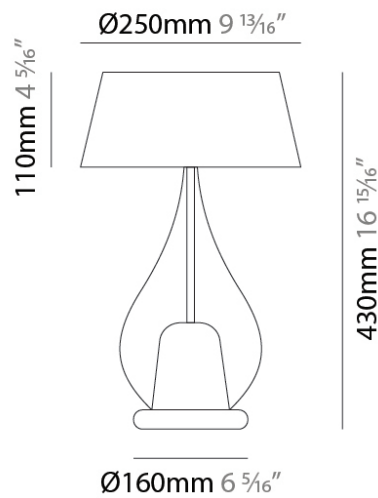

ZOE VINCENT - PORTABLE PORTABLE

D144028-

base number   Finish
Options

1. To build a product code in our configurator select the specify button on the base model # product page
2. To build a manual product code on this datasheet choose from the options listed below in blue font and add the suffix to the base model #

GENERAL

Series: Zoe
Subseries: Zoe Vincent - Portable
Brand: Cangini & Tucci
Division: Design
Mounting Type: Portable
Mounting Location: Table
Subcategory: Ambient

PHYSICAL

Shape: Teardrop
Diameter (mm): 250
Diameter (in): 9 ¹³/₁₆
Height (mm): 430
Height (in): 16 ¹⁵/₁₆
Light Distribution: Omnidirectional
Weight (kg): 1.10
Weight (lbs): 2.43
Diffuser: Glass - Opal
[Fixture Finish: MSB / TRA](#)
Holder Finish: BLK
Fixture Material: Glass / Metal

ELECTRICAL

Number of Lamps: 1
Lamp Type: LED + LED Retrofit
Input Wattage (W): 4.3
Bulb Included: Bulb Not Included
Max. Wattage Per Lamp (W): 3
Lamp Base: E12
Dimming: Non-Dimmable
Input Voltage (V): 120

LED

Number of LEDs: 1
Color Temperature (°K): 3000
Max. Delivered Lumen (lm): 350
Nominal Lumen (lm): 350

OPTICAL

RATINGS AND CERTIFICATIONS

Certified By: Certified for North American Standards
IP rating: IP20