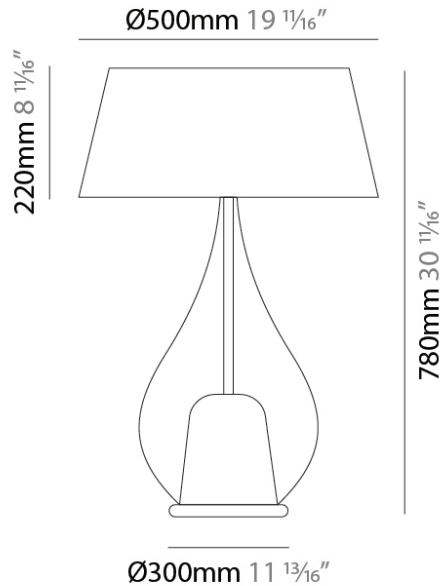

PROJECT
TYPE
SPECIFIER
QUANTITY
DATE

ZOE VINCENT - PORTABLE PORTABLE

D144030-

base number Finish
Options

1. To build a product code in our configurator select the specify button on the base model # product page
2. To build a manual product code on this datasheet choose from the options listed below in blue font and add the suffix to the base model #

GENERAL

Series: Zoe
Subseries: Zoe Vincent - Portable
Brand: Cangini & Tucci
Division: Design
Mounting Type: Portable
Mounting Location: Table
Subcategory: Ambient

PHYSICAL

Shape: Teardrop
Diameter (mm): 500
Diameter (in): 19 11/16
Height (mm): 780
Height (in): 30 11/16
Light Distribution: Omnidirectional
Weight (kg): 3.435
Weight (lbs): 7.57
Diffuser: Glass - Opal
Fixture Finish: [MSB / TRA](#)
Holder Finish: BLK
Fixture Material: Glass / Metal

ELECTRICAL

Number of Lamps: 1
Lamp Type: LED + LED Retrofit
Input Wattage (W): 4.3
Bulb Included: Bulb Not Included
Max. Wattage Per Lamp (W): 8
Lamp Base: E26
Dimming: Non-Dimmable
Input Voltage (V): 120

LED

Number of LEDs: 1
Color Temperature (°K): 3000
Max. Delivered Lumen (lm): 350
Nominal Lumen (lm): 350

OPTICAL

RATINGS AND CERTIFICATIONS

Certified By: Certified for North American Standards
IP rating: IP20