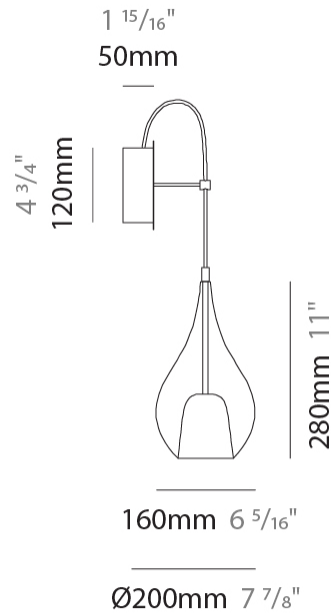

ZOE SURFACE

D143021-

base number   Finish   Finish
Options   Options

1. To build a product code in our configurator select the specify button on the base model # product page
2. To build a manual product code on this datasheet choose from the options listed below in blue font and add the suffix to the base model #

GENERAL

Series: Zoe
Brand: Cangini & Tucci
Division: Design
Mounting Type: Surface
Mounting Location: Wall
Subcategory: Ambient

PHYSICAL

Shape: Teardrop
Diameter (mm): 160
Diameter (in): 6 ⁵/₁₆
Height (mm): 280
Depth (mm): 200
Height (in): 11
Depth (in): 7 ⁷/₈
Max. Overall Height (mm): 780
Max. Overall Height (in): 30 ¹¹/₁₆
Extension (mm): 200
Extension (in): 7 7/8
Light Distribution: Omnidirectional
Weight (kg): 0.875
Weight (lbs): 1.93
Diffuser: Glass - Opal
Fixture Finish: AMB / BLK / BRZ / GLD / GRN / PNK / RUB / SKB / SMK / TOB / TRA
Holder Finish: CHR / MWH / MBK / BCR
Fixture Material: Glass / Metal

ELECTRICAL

Number of Lamps: 1
Lamp Type: LED Retrofit
Bulb Included: Bulb Not Included
Max. Wattage Per Lamp (W): 5
Lamp Base: G9
Input Voltage (V): 120

LED

OPTICAL

RATINGS AND CERTIFICATIONS

Certified By: Certified for North American Standards
IP rating: IP20