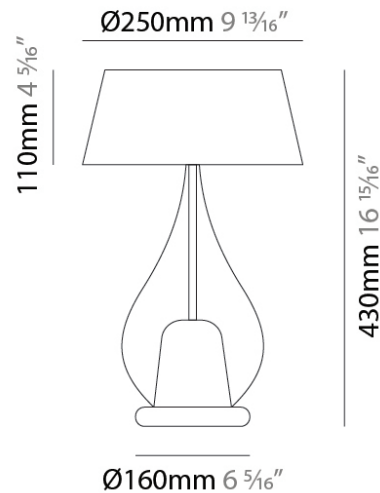

PROJECT
TYPE
SPECIFIER
QUANTITY
DATE

ZOE VINCENT - PORTABLE PORTABLE

D144028-

base number   Finish
Options

1. To build a product code in our configurator select the specify button on the base model # product page
2. To build a manual product code on this datasheet choose from the options listed below in blue font and add the suffix to the base model #

GENERAL

Series: Zoe
Subseries: Zoe Vincent - Portable
Brand: Cangini & Tucci
Division: Design
Mounting Type: Portable
Mounting Location: Table
Subcategory: Ambient

PHYSICAL

Shape: Teardrop
Diameter (mm): 250
Diameter (in): 9 ¹³/₁₆
Height (mm): 430
Height (in): 16 ¹⁵/₁₆
Light Distribution: Omnidirectional
Weight (kg): 1.10
Weight (lbs): 2.43
Diffuser: Glass - Opal
[Fixture Finish: MSB / TRA](#)
Holder Finish: BLK
Fixture Material: Glass / Metal

ELECTRICAL

Number of Lamps: 1
Lamp Type: LED + LED Retrofit
Input Wattage (W): 4.3
Bulb Included: Bulb Not Included
Max. Wattage Per Lamp (W): 3
Lamp Base: E12
Dimming: Non-Dimmable
Input Voltage (V): 120

LED

Number of LEDs: 1
Color Temperature (°K): 3000
Max. Delivered Lumen (lm): 350
Nominal Lumen (lm): 350

OPTICAL

RATINGS AND CERTIFICATIONS

Certified By: Certified for North American Standards
IP rating: IP20