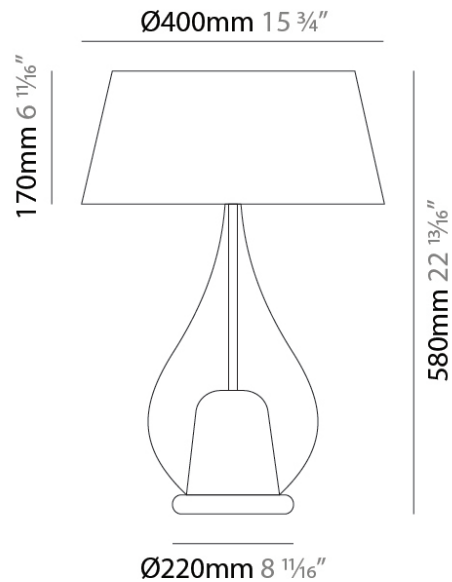

PROJECT
TYPE
SPECIFIER
QUANTITY
DATE

ZOE VINCENT - PORTABLE PORTABLE

D144029-

base number Finish
Options

1. To build a product code in our configurator select the specify button on the base model # product page
2. To build a manual product code on this datasheet choose from the options listed below in blue font and add the suffix to the base model #

GENERAL

Series: Zoe
Subseries: Zoe Vincent - Portable
Brand: Cangini & Tucci
Division: Design
Mounting Type: Portable
Mounting Location: Table
Subcategory: Ambient

PHYSICAL

Shape: Teardrop
Diameter (mm): 400
Diameter (in): 15 3/4
Height (mm): 580
Height (in): 22 13/16
Light Distribution: Omnidirectional
Weight (kg): 1.92
Weight (lbs): 4.23
Diffuser: Glass - Opal
Fixture Finish: [MSB / TRA](#)
Holder Finish: BLK
Fixture Material: Glass / Metal

ELECTRICAL

Number of Lamps: 1
Lamp Type: LED + LED Retrofit
Input Wattage (W): 4.3
Bulb Included: Bulb Not Included
Max. Wattage Per Lamp (W): 8
Lamp Base: E26
Dimming: Non-Dimmable
Input Voltage (V): 120

LED

Number of LEDs: 1
Color Temperature (°K): 3000
Max. Delivered Lumen (lm): 350
Nominal Lumen (lm): 350

OPTICAL

RATINGS AND CERTIFICATIONS

Certified By: Certified for North American Standards
IP rating: IP20