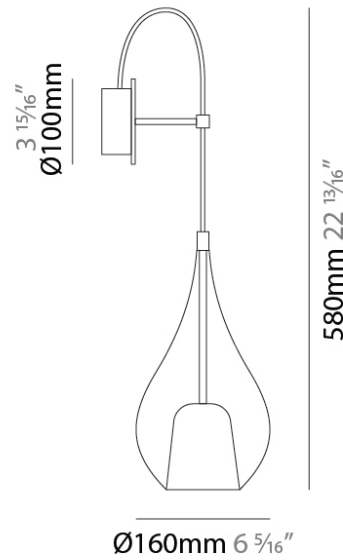

ZOE VINCENT SURFACE

D143032-

base number Finish
Options

1. To build a product code in our configurator select the specify button on the base model # product page
2. To build a manual product code on this datasheet choose from the options listed below in blue font and add the suffix to the base model #

GENERAL

Series: Zoe
Subseries: Zoe Vincent
Brand: Cangini & Tucci
Division: Design
Mounting Type: Surface
Mounting Location: Wall
Subcategory: Ambient

PHYSICAL

Shape: Teardrop
Diameter (mm): 160
Diameter (in): 6 ⁵/₁₆
Height (mm): 280
Depth (mm): 200
Height (in): 11
Depth (in): 7 ⁷/₈
Max. Overall Height (mm): 780
Max. Overall Height (in): 30 ¹¹/₁₆
Extension (mm): 200
Extension (in): 7 7/8
Light Distribution: Omnidirectional
Weight (kg): 0.875
Weight (lbs): 1.93
Diffuser: Glass - Opal
[Fixture Finish: MSB / MBS / TRS](#)
Holder Finish: BLK
Fixture Material: Glass / Metal

ELECTRICAL

Number of Lamps: 1
Lamp Type: LED Retrofit
Bulb Included: Bulb Not Included
Max. Wattage Per Lamp (W): 5
Lamp Base: G9
Input Voltage (V): 120

LED

OPTICAL

RATINGS AND CERTIFICATIONS

Certified By: Certified for North American Standards
IP rating: IP20

PROJECT
TYPE
SPECIFIER
QUANTITY
DATE