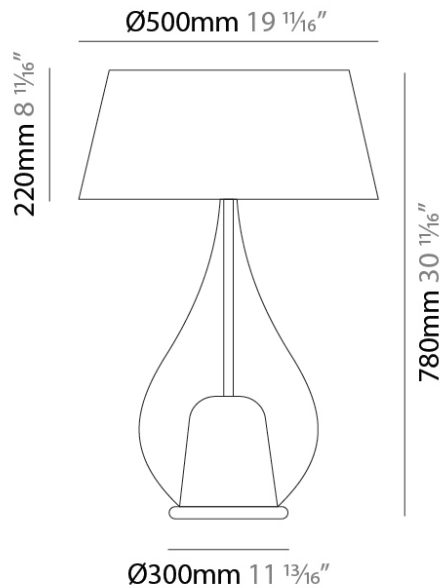

PROJECT	_____
TYPE	_____
SPECIFIER	_____
QUANTITY	_____
DATE	_____

ZOE VINCENT - PORTABLE PORTABLE

D144030-

base number   Finish
Options

1. To build a product code in our configurator select the specify button on the base model # product page
2. To build a manual product code on this datasheet choose from the options listed below in blue font and add the suffix to the base model #

GENERAL

Series: Zoe
Subseries: Zoe Vincent - Portable
Brand: Cangini & Tucci
Division: Design
Mounting Type: Portable
Mounting Location: Table
Subcategory: Ambient

PHYSICAL

Shape: Teardrop
Diameter (mm): 500
Diameter (in): 19 11/16
Height (mm): 780
Height (in): 30 11/16
Light Distribution: Omnidirectional
Weight (kg): 3.435
Weight (lbs): 7.57
Diffuser: Glass - Opal
Fixture Finish: [MSB / TRA](#)
Holder Finish: BLK
Fixture Material: Glass / Metal

ELECTRICAL

Number of Lamps: 1
Lamp Type: LED + LED Retrofit
Input Wattage (W): 4.3
Bulb Included: Bulb Not Included
Max. Wattage Per Lamp (W): 8
Lamp Base: E26
Dimming: Non-Dimmable
Input Voltage (V): 120

LED

Number of LEDs: 1
Color Temperature (°K): 3000
Max. Delivered Lumen (lm): 350
Nominal Lumen (lm): 350

OPTICAL

RATINGS AND CERTIFICATIONS

Certified By: Certified for North American Standards
IP rating: IP20