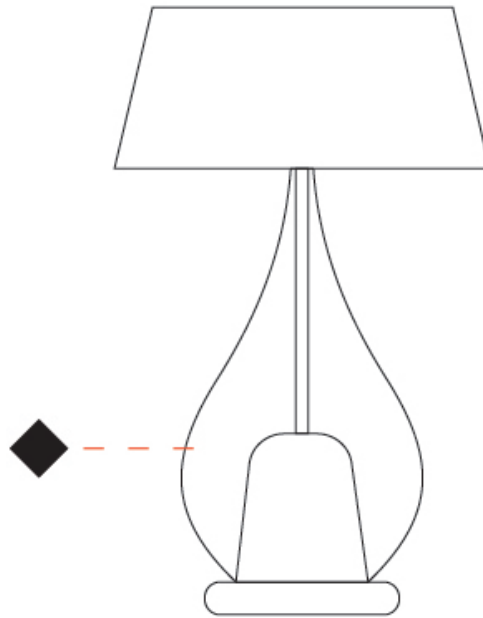

ZOE VINCENT - PORTABLE PORTABLE

D144028-

PROJECT

TYPE

SPECIFIER

QUANTITY

DATE