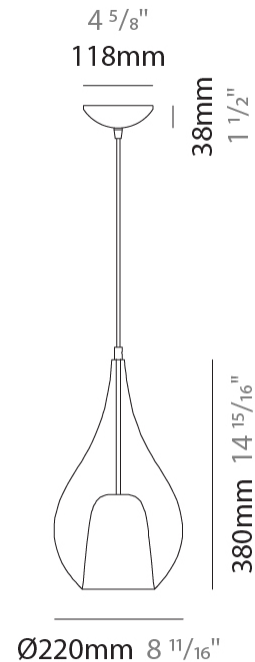

PROJECT	_____
TYPE	_____
SPECIFIER	_____
QUANTITY	_____
DATE	_____

ZOE MONOPOINT SUSPENSION

D141122- -

base number   Finish Options   Finish Options

1. To build a product code in our configurator select the specify button on the base model # product page
2. To build a manual product code on this datasheet choose from the options listed below in blue font and add the suffix to the base model #

GENERAL

Series: Zoe
Subseries: Zoe Monopoint
Brand: Cangini & Tucci
Division: Design
Mounting Type: Suspension
Mounting Location: Ceiling
Subcategory: Pendant

PHYSICAL

Shape: Teardrop
Diameter (mm): 220
Diameter (in): 8 ¹¹/₁₆
Height (mm): 380
Height (in): 14 ¹⁵/₁₆
Max. Overall Height (mm): 1880
Max. Overall Height (in): 74
Light Distribution: Omnidirectional
Weight (kg): 1.51
Weight (lbs): 3.33
Diffuser: Glass - Opal
Fixture Finish: [AMB](#) / [BLK](#) / [BRZ](#) / [GLD](#) / [GRN](#) / [PNK](#) / [RUB](#) / [SKB](#) / [SMK](#) / [TOB](#) / [TRA](#)
Holder Finish: [CHR](#) / [MWH](#) / [MBK](#) / [BCR](#)
Fixture Material: Glass / Metal
Cable Details: 1500mm cable

ELECTRICAL

Number of Lamps: 1
Lamp Type: LED Retrofit
Lamp Shape: A19
Bulb Included: Bulb Not Included
Max. Wattage Per Lamp (W): 16
Lamp Base: E26
Input Voltage (V): 120
Upon Request: 277Vac / GU24

LED

OPTICAL

RATINGS AND CERTIFICATIONS

Certified By: Certified for North American Standards
IP rating: IP20