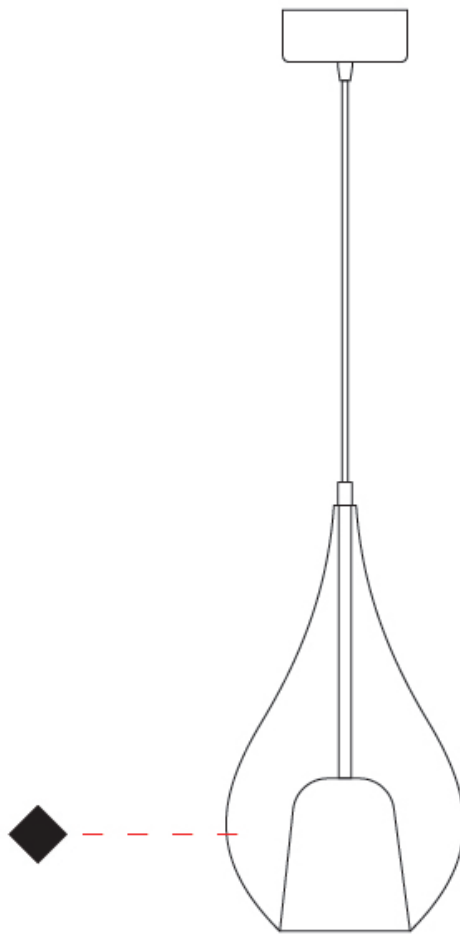

ZOE VINCENT - MONOPOINT SUSPENSION

D141178-

PROJECT

TYPE

SPECIFIER

QUANTITY

DATE

D