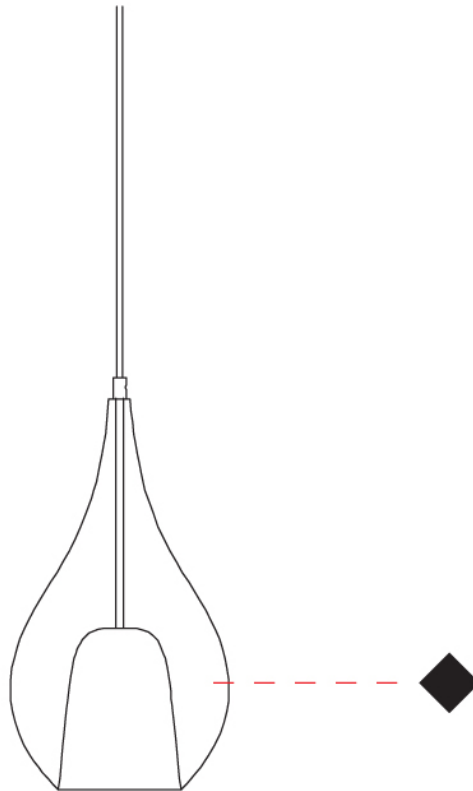

ZOE MODULAR SYSTEM SUSPENSION

D141125-

PROJECT

TYPE

SPECIFIER

QUANTITY

DATE

D