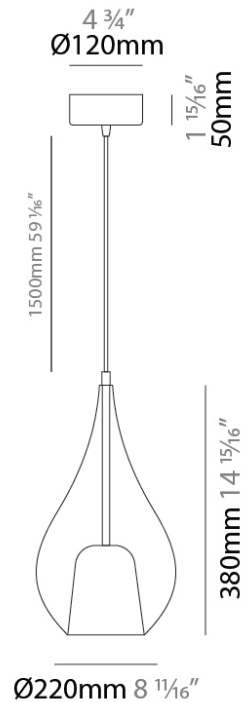

PROJECT	
TYPE	
SPECIFIER	
QUANTITY	
DATE	

ZOE VINCENT - MONOPOINT SUSPENSION

D141178-

base number   Finish
Options

1. To build a product code in our configurator select the specify button on the base model # product page
2. To build a manual product code on this datasheet choose from the options listed below in blue font and add the suffix to the base model #

GENERAL

Series: Zoe
Subseries: Zoe Vincent - Monopoint
Brand: Cangini & Tucci
Division: Design
Mounting Type: Suspension
Mounting Location: Ceiling
Subcategory: Pendant

PHYSICAL

Shape: Teardrop
Diameter (mm): 220
Diameter (in): 8 11/16
Height (mm): 380
Height (in): 14 15/16
Max. Overall Height (mm): 1880
Max. Overall Height (in): 74
Light Distribution: Omnidirectional
Weight (kg): 1.51
Weight (lbs): 3.33
Diffuser: Glass - Opal
[Fixture Finish: MSB / MBS / TRS](#)
Holder Finish: BLK
Fixture Material: Glass / Metal
Cable Details: 1500mm cable

ELECTRICAL

Number of Lamps: 1
Lamp Type: LED Retrofit
Lamp Shape: A19
Bulb Included: Bulb Not Included
Max. Wattage Per Lamp (W): 16
Lamp Base: E26
Input Voltage (V): 120
Upon Request: 277Vac / GU24

LED

OPTICAL

RATINGS AND CERTIFICATIONS

Certified By: Certified for North American Standards
IP rating: IP20