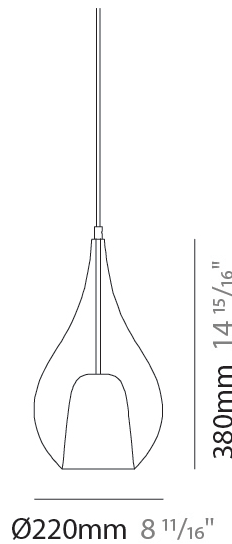

ZOE MODULAR SYSTEM SUSPENSION

D141125-

base number   Finish   Finish
Options   Options

1. To build a product code in our configurator select the specify button on the base model # product page
2. To build a manual product code on this datasheet choose from the options listed below in blue font and add the suffix to the base model #

GENERAL

Series: Zoe
Subseries: Zoe Modular System
Brand: Cangini & Tucci
Division: Design
Mounting Type: Suspension
Mounting Location: Ceiling
Subcategory: Pendant

PHYSICAL

Shape: Teardrop
Diameter (mm): 220
Diameter (in): 8 ¹¹/₁₆
Height (mm): 380
Height (in): 14 ¹⁵/₁₆
Max. Overall Height (mm): 1880
Max. Overall Height (in): 74
Light Distribution: Omnidirectional
Weight (kg): 1.51
Weight (lbs): 3.33
Diffuser: Glass - Opal
Fixture Finish: [AMB](#) / [BLK](#) / [BRZ](#) / [GLD](#) / [GRN](#) / [PNK](#) / [RGD](#) / [RUB](#) / [SKB](#) / [SMK](#) / [STE](#) / [TOB](#) / [TRA](#)
Holder Finish: [CHR](#) / [MWH](#) / [MBK](#) / [BCR](#)
Fixture Material: Glass / Metal
Cable Details: 1500mm cable

ELECTRICAL

Number of Lamps: 1
Lamp Type: LED Retrofit
Lamp Shape: A19
Bulb Included: Bulb Not Included
Max. Wattage Per Lamp (W): 16
Lamp Base: E26
Input Voltage (V): 120
Upon Request: 277Vac / GU24

LED

OPTICAL

RATINGS AND CERTIFICATIONS

Certified By: Certified for North American Standards
IP rating: IP20

PROJECT
TYPE
SPECIFIER
QUANTITY
DATE