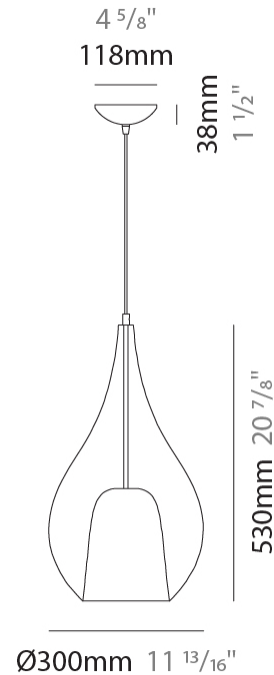

ZOE MONOPOINT SUSPENSION

D141123-

base number   Finish   Finish
Options   Options

1. To build a product code in our configurator select the specify button on the base model # product page
2. To build a manual product code on this datasheet choose from the options listed below in blue font and add the suffix to the base model #

GENERAL

Series: Zoe
Subseries: Zoe Monopoint
Brand: Cangini & Tucci
Division: Design
Mounting Type: Suspension
Mounting Location: Ceiling
Subcategory: Pendant

PHYSICAL

Shape: Teardrop
Diameter (mm): 300
Diameter (in): 11 ¹³/₁₆
Height (mm): 530
Height (in): 20 ⁷/₈
Max. Overall Height (mm): 2030
Max. Overall Height (in): 79 ¹⁵/₁₆
Light Distribution: Omnidirectional
Weight (kg): 2.50
Weight (lbs): 5.51
Diffuser: Glass - Opal
Fixture Finish: [AMB](#) / [BLK](#) / [BRZ](#) / [GLD](#) / [GRN](#) / [PNK](#) / [RUB](#) / [SKB](#) / [SMK](#) / [TOB](#) / [TRA](#)
Holder Finish: [CHR](#) / [MWH](#) / [MBK](#) / [BCR](#)
Fixture Material: Glass / Metal
Cable Details: 1500mm Cable

ELECTRICAL

Number of Lamps: 1
Lamp Type: LED Retrofit
Lamp Shape: A19
Bulb Included: Bulb Not Included
Max. Wattage Per Lamp (W): 16
Lamp Base: E26
Input Voltage (V): 120
Upon Request: 277Vac / GU24

LED

OPTICAL

RATINGS AND CERTIFICATIONS

Certified By: Certified for North American Standards
IP rating: IP20