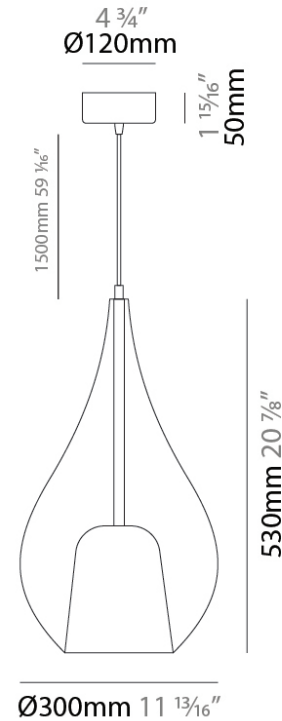

ZOE VINCENT - MONOPOINT SUSPENSION

D141179-

base number   Finish
Options

PROJECT	_____
TYPE	_____
SPECIFIER	_____
QUANTITY	_____
DATE	_____

1. To build a product code in our configurator select the specify button on the base model # product page
2. To build a manual product code on this datasheet choose from the options listed below in blue font and add the suffix to the base model #

GENERAL

Series: Zoe _____
Subseries: Zoe Vincent - Monopoint _____
Brand: Cangini & Tucci _____
Division: Design _____
Mounting Type: Suspension _____
Mounting Location: Ceiling _____
Subcategory: Pendant _____

PHYSICAL

Shape: Teardrop _____
Diameter (mm): 300 _____
Diameter (in): 11 ¹³/₁₆ _____
Height (mm): 530 _____
Height (in): 20 ⁷/₈ _____
Max. Overall Height (mm): 2030 _____
Max. Overall Height (in): 79 ¹⁵/₁₆ _____
Light Distribution: Omnidirectional _____
Weight (kg): 2.50 _____
Weight (lbs): 5.51 _____
Diffuser: Glass - Opal _____
Fixture Finish: [MSB / MBS / TRS](#) _____
Holder Finish: BLK _____
Fixture Material: Glass / Metal _____
Cable Details: 1500mm Cable _____

ELECTRICAL

Number of Lamps: 1 _____
Lamp Type: LED Retrofit _____
Lamp Shape: A19 _____
Bulb Included: Bulb Not Included _____
Max. Wattage Per Lamp (W): 16 _____
Lamp Base: E26 _____
Input Voltage (V): 120 _____
Upon Request: 277Vac / GU24 _____

LED

OPTICAL

RATINGS AND CERTIFICATIONS

Certified By: Certified for North American Standards _____
IP rating: IP20 _____