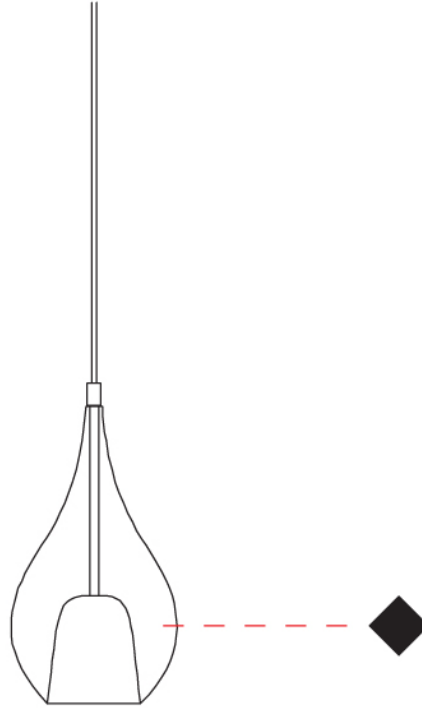

ZOE MODULAR SYSTEM SUSPENSION

D141124-

PROJECT

TYPE

SPECIFIER

QUANTITY

DATE