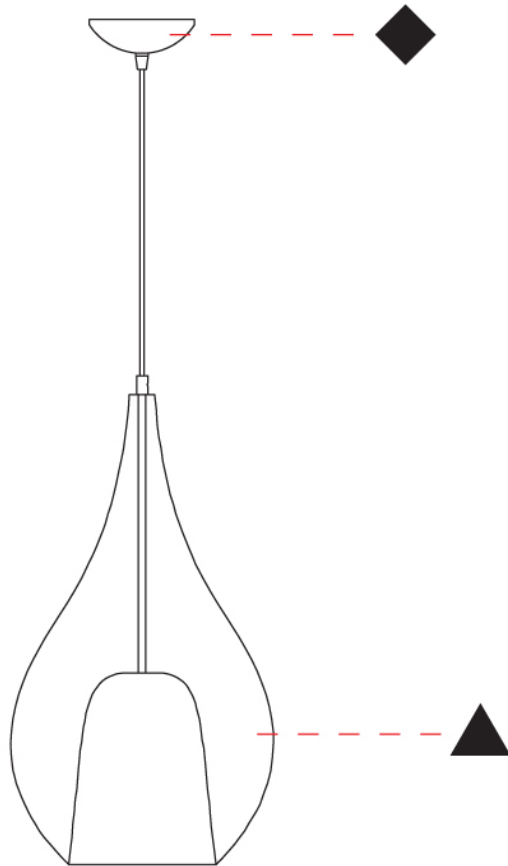

ZOE MONOPOINT SUSPENSION

D141123-

PROJECT

TYPE

SPECIFIER

QUANTITY

DATE

D