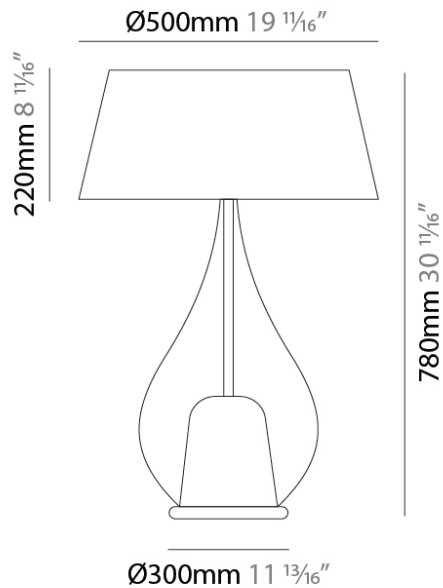

ZOE VINCENT - PORTABLE PORTABLE

D144030-

base number   Finish
Options

1. To build a product code in our configurator select the specify button on the base model # product page
2. To build a manual product code on this datasheet choose from the options listed below in blue font and add the suffix to the base model #

GENERAL

Series: Zoe _____
Subseries: Zoe Vincent - Portable _____
Brand: Cangini & Tucci _____
Division: Design _____
Mounting Type: Portable _____
Mounting Location: Table _____
Subcategory: Ambient _____

PHYSICAL

Shape: Teardrop _____
Diameter (mm): 500 _____
Diameter (in): 19 11/16 _____
Height (mm): 780 _____
Height (in): 30 11/16 _____
Light Distribution: Omnidirectional _____
Weight (kg): 3.435 _____
Weight (lbs): 7.57 _____
Diffuser: Glass - Opal _____
Fixture Finish: [MSB / TRA](#) _____
Holder Finish: BLK _____
Fixture Material: Glass / Metal _____

ELECTRICAL

Number of Lamps: 1 _____
Lamp Type: LED + LED Retrofit _____
Input Wattage (W): 4.3 _____
Bulb Included: Bulb Not Included _____
Max. Wattage Per Lamp (W): 8 _____
Lamp Base: E26 _____
Dimming: Non-Dimmable _____
Input Voltage (V): 120 _____

LED

Number of LEDs: 1 _____
Color Temperature (°K): 3000 _____
Max. Delivered Lumen (lm): 350 _____
Nominal Lumen (lm): 350 _____

OPTICAL

RATINGS AND CERTIFICATIONS

Certified By: Certified for North American Standards _____
IP rating: IP20 _____