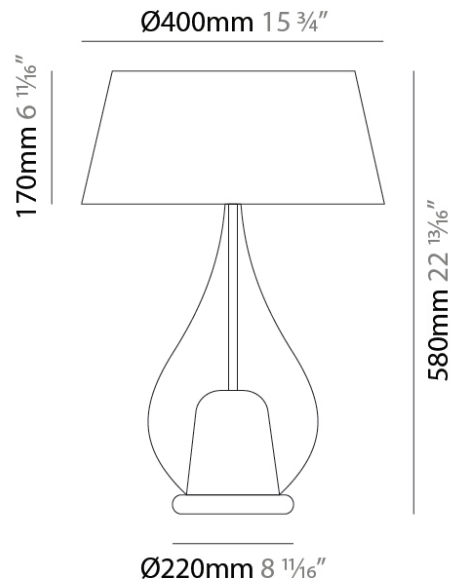

ZOE VINCENT - PORTABLE PORTABLE

D144029-

base number Finish
Options

PROJECT
TYPE
SPECIFIER
QUANTITY
DATE

1. To build a product code in our configurator select the specify button on the base model # product page
2. To build a manual product code on this datasheet choose from the options listed below in blue font and add the suffix to the base model #

GENERAL

Series: Zoe
Subseries: Zoe Vincent - Portable
Brand: Cangini & Tucci
Division: Design
Mounting Type: Portable
Mounting Location: Table
Subcategory: Ambient

PHYSICAL

Shape: Teardrop
Diameter (mm): 400
Diameter (in): 15 3/4
Height (mm): 580
Height (in): 22 13/16
Light Distribution: Omnidirectional
Weight (kg): 1.92
Weight (lbs): 4.23
Diffuser: Glass - Opal
[Fixture Finish: MSB / TRA](#)
Holder Finish: BLK
Fixture Material: Glass / Metal

ELECTRICAL

Number of Lamps: 1
Lamp Type: LED + LED Retrofit
Input Wattage (W): 4.3
Bulb Included: Bulb Not Included
Max. Wattage Per Lamp (W): 8
Lamp Base: E26
Dimming: Non-Dimmable
Input Voltage (V): 120

LED

Number of LEDs: 1
Color Temperature (°K): 3000
Max. Delivered Lumen (lm): 350
Nominal Lumen (lm): 350

OPTICAL

RATINGS AND CERTIFICATIONS

Certified By: Certified for North American Standards
IP rating: IP20