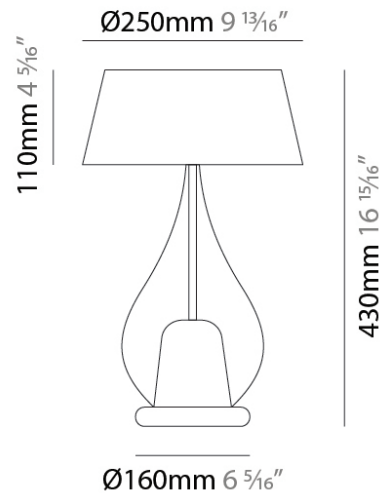

PROJECT	
TYPE	
SPECIFIER	
QUANTITY	
DATE	

ZOE VINCENT - PORTABLE PORTABLE

D144028-

base number   Finish
Options

1. To build a product code in our configurator select the specify button on the base model # product page
2. To build a manual product code on this datasheet choose from the options listed below in blue font and add the suffix to the base model #

GENERAL

Series: Zoe
Subseries: Zoe Vincent - Portable
Brand: Cangini & Tucci
Division: Design
Mounting Type: Portable
Mounting Location: Table
Subcategory: Ambient

PHYSICAL

Shape: Teardrop
Diameter (mm): 250
Diameter (in): 9 ¹³/₁₆
Height (mm): 430
Height (in): 16 ¹⁵/₁₆
Light Distribution: Omnidirectional
Weight (kg): 1.10
Weight (lbs): 2.43
Diffuser: Glass - Opal
[Fixture Finish: MSB / TRA](#)
Holder Finish: BLK
Fixture Material: Glass / Metal

ELECTRICAL

Number of Lamps: 1
Lamp Type: LED + LED Retrofit
Input Wattage (W): 4.3
Bulb Included: Bulb Not Included
Max. Wattage Per Lamp (W): 3
Lamp Base: E12
Dimming: Non-Dimmable
Input Voltage (V): 120

LED

Number of LEDs: 1
Color Temperature (°K): 3000
Max. Delivered Lumen (lm): 350
Nominal Lumen (lm): 350

OPTICAL

RATINGS AND CERTIFICATIONS

Certified By: Certified for North American Standards
IP rating: IP20