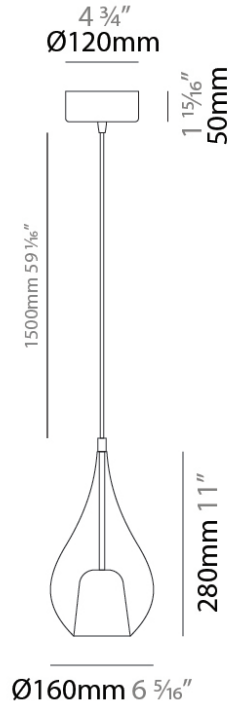

ZOE VINCENT - MONOPOINT SUSPENSION

D141177-

base number Finish
Options

1. To build a product code in our configurator select the specify button on the base model # product page
2. To build a manual product code on this datasheet choose from the options listed below in blue font and add the suffix to the base model #

GENERAL

Series: Zoe
Subseries: Zoe Vincent - Monopoint
Brand: Cangini & Tucci
Division: Design
Mounting Type: Suspension
Mounting Location: Ceiling
Subcategory: Pendant

PHYSICAL

Shape: Teardrop
Diameter (mm): 160
Diameter (in): 6 ⁵/₁₆
Height (mm): 280
Height (in): 11
Max. Overall Height (mm): 1780
Max. Overall Height (in): 70 ⁷/₁₆
Light Distribution: Omnidirectional
Weight (kg): 0.79
Weight (lbs): 1.74
Diffuser: Glass - Opal
[Fixture Finish: MSB / MBS / TRS](#)
Holder Finish: BLK
Fixture Material: Glass / Metal
Cable Details: 1500mm cable

ELECTRICAL

Number of Lamps: 1
Lamp Type: LED Retrofit
Bulb Included: Bulb Not Included
Max. Wattage Per Lamp (W): 5
Lamp Base: G9
Input Voltage (V): 120

LED

OPTICAL

RATINGS AND CERTIFICATIONS

Certified By: Certified for North American Standards
IP rating: IP20

PROJECT
TYPE
SPECIFIER
QUANTITY
DATE