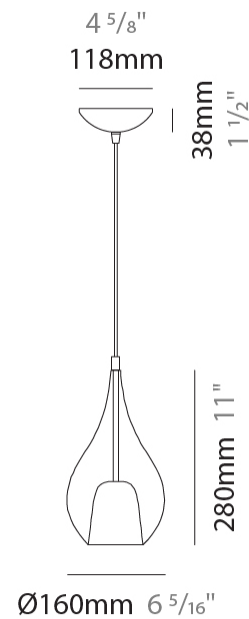

GENERAL

Series: Zoe
Subseries: Zoe Monopoint
Brand: Cangini & Tucci
Division: Design
Mounting Type: Suspension
Mounting Location: Ceiling
Subcategory: Pendant

PHYSICAL

Shape: Teardrop
Diameter (mm): 160
Diameter (in): 6 ⁵/₁₆
Height (mm): 280
Height (in): 11
Max. Overall Height (mm): 1780
Max. Overall Height (in): 70 ⁷/₁₆
Light Distribution: Omnidirectional
Weight (kg): 0.79
Weight (lbs): 1.74
Diffuser: Glass - Opal
Fixture Finish: [AMB](#) / [BLK](#) / [BRZ](#) / [GLD](#) / [GRN](#) / [PNK](#) / [RUB](#) / [SKB](#) / [SMK](#) / [TOB](#) / [TRA](#)
Holder Finish: [CHR](#) / [MWH](#) / [MBK](#) / [BCR](#)
Fixture Material: Glass / Metal
Cable Details: 1500mm cable

ELECTRICAL

Number of Lamps: 1
Lamp Type: LED Retrofit
Bulb Included: Bulb Not Included
Max. Wattage Per Lamp (W): 5
Lamp Base: G9
Input Voltage (V): 120

LED

OPTICAL

RATINGS AND CERTIFICATIONS

Certified By: Certified for North American Standards
IP rating: IP20

GENERAL

Series: Zoe
Subseries: Zoe Vincent - Monopoint
Brand: Cangini & Tucci
Division: Design
Mounting Type: Suspension
Mounting Location: Ceiling
Subcategory: Pendant

PHYSICAL

Shape: Teardrop
Diameter (mm): 160
Diameter (in): 6 ⁵/₁₆
Height (mm): 280
Height (in): 11
Max. Overall Height (mm): 1780
Max. Overall Height (in): 70 ⁷/₁₆
Light Distribution: Omnidirectional
Weight (kg): 0.79
Weight (lbs): 1.74
Diffuser: Glass - Opal
[Fixture Finish: MSB / MBS / TRS](#)
Holder Finish: BLK
Fixture Material: Glass / Metal
Cable Details: 1500mm cable