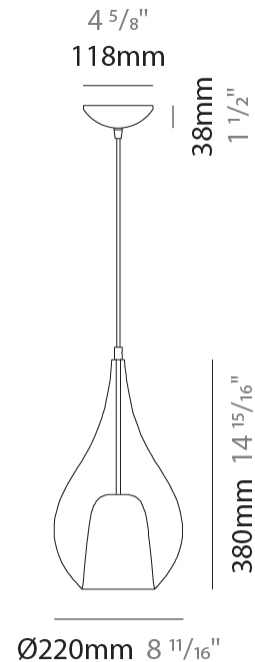

PROJECT	_____
TYPE	_____
SPECIFIER	_____
QUANTITY	_____
DATE	_____

ZOE MONOPOINT SUSPENSION

D141122- _____ - _____
base number   Finish   Finish
                         Options   Options

1. To build a product code in our configurator select the specify button on the base model # product page
2. To build a manual product code on this datasheet choose from the options listed below in blue font and add the suffix to the base model #

GENERAL

Series: Zoe
Subseries: Zoe Monopoint
Partner: Cangini & Tucci
Division: Design
Installation: Suspension
Product Type: Pendant
Mounting Location: Ceiling

PHYSICAL

Shape: Teardrop
Diameter (mm): 220
Diameter (in): 8 ¹¹/₁₆
Height (mm): 380
Height (in): 14 ¹⁵/₁₆
Max. Overall Height (mm): 1880
Max. Overall Height (in): 74
Weight (kg): 1.51
Weight (lbs): 3.33
Diffuser: Glass - Opal
Fixture Finish: [AMB / BLK / BRZ / GLD / GRN / PNK / RUB / SKB / SMK / TOB / TRA](#)
Holder Finish: CHR / MWH / MBK / BCR
Fixture Material: Glass / Metal
Primary Material: Glass - Borosilicate
Cable Details: 1500mm cable

ELECTRICAL

Number of Lamps: 1
Lamp Type: LED Retrofit
Lamp Shape: A19
Bulb Included: Bulb Not Included
Max. Wattage Per Lamp (W): 16
Lamp Base: E26
Input Voltage (V): 120
Upon Request: 277Vac / GU24

LED

OPTICAL

RATINGS AND CERTIFICATIONS

Certified By: Certified for North American Standards
IP rating: IP20