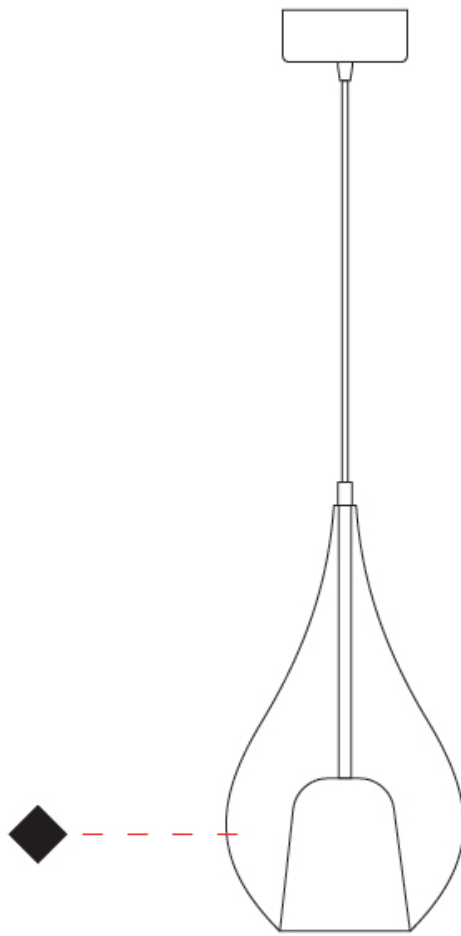

ZOE VINCENT - MONOPOINT SUSPENSION

D141178-

PROJECT

TYPE

SPECIFIER

QUANTITY

DATE

D