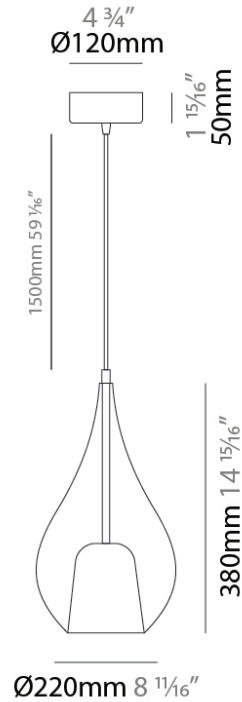

ZOE VINCENT - MONOPOINT SUSPENSION

D141178-

base number   Finish
Options

1. To build a product code in our configurator select the specify button on the base model # product page
2. To build a manual product code on this datasheet choose from the options listed below in blue font and add the suffix to the base model #

GENERAL

Series: Zoe
Subseries: Zoe Vincent - Monopoint
Partner: Cangini & Tucci
Division: Design
Installation: Suspension
Product Type: Pendant
Mounting Location: Ceiling

PHYSICAL

Shape: Teardrop
Diameter (mm): 220
Diameter (in): 8 ¹¹/₁₆
Height (mm): 380
Height (in): 14 ¹⁵/₁₆
Max. Overall Height (mm): 1880
Max. Overall Height (in): 74
Weight (kg): 1.51
Weight (lbs): 3.33
Diffuser: Glass - Opal
Fixture Finish: [MSB](#) / [MBS](#) / [TRS](#)
Holder Finish: BLK
Fixture Material: Glass / Metal
Primary Material: Glass - Borosilicate
Cable Details: 1500mm cable

ELECTRICAL

Number of Lamps: 1
Lamp Type: LED Retrofit
Lamp Shape: A19
Bulb Included: Bulb Not Included
Max. Wattage Per Lamp (W): 16
Lamp Base: E26
Input Voltage (V): 120
Upon Request: 277Vac / GU24

LED

OPTICAL

RATINGS AND CERTIFICATIONS

Certified By: Certified for North American Standards
IP rating: IP20

PROJECT	_____
TYPE	_____
SPECIFIER	_____
QUANTITY	_____
DATE	_____