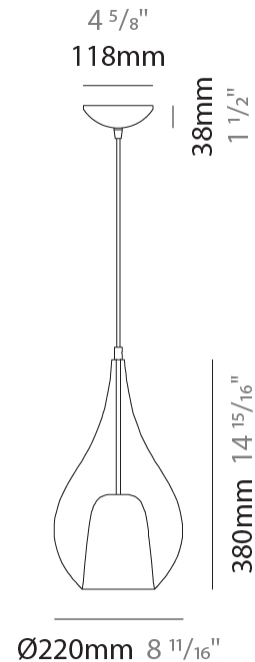

PROJECT	
TYPE	
SPECIFIER	
QUANTITY	
DATE	

ZOE MONOPOINT SUSPENSION

D141122-

base number   Finish Options   -   Finish Options

1. To build a product code in our configurator select the specify button on the base model # product page
2. To build a manual product code on this datasheet choose from the options listed below in blue font and add the suffix to the base model #

GENERAL

Series: Zoe
Subseries: Zoe Monopoint
Partner: Cangini & Tucci
Division: Design
Installation: Suspension
Product Type: Pendant
Mounting Location: Ceiling

PHYSICAL

Shape: Teardrop
Diameter (mm): 220
Diameter (in): 8 ¹¹/₁₆
Height (mm): 380
Height (in): 14 ¹⁵/₁₆
Max. Overall Height (mm): 1880
Max. Overall Height (in): 74
Weight (kg): 1.51
Weight (lbs): 3.33
Diffuser: Glass - Opal
Fixture Finish: [AMB](#) / [BLK](#) / [BRZ](#) / [GLD](#) / [GRN](#) / [PNK](#) / [RUB](#) / [SKB](#) / [SMK](#) / [TOB](#) / [TRA](#)
Holder Finish: [CHR](#) / [MWH](#) / [MBK](#) / [BCR](#)
Fixture Material: Glass / Metal
Primary Material: Glass - Borosilicate
Cable Details: 1500mm cable

ELECTRICAL

Number of Lamps: 1
Lamp Type: LED Retrofit
Lamp Shape: A19
Bulb Included: Bulb Not Included
Max. Wattage Per Lamp (W): 16
Lamp Base: E26
Input Voltage (V): 120
Upon Request: 277Vac / GU24

LED

OPTICAL

RATINGS AND CERTIFICATIONS

Certified By: Certified for North American Standards
IP rating: IP20