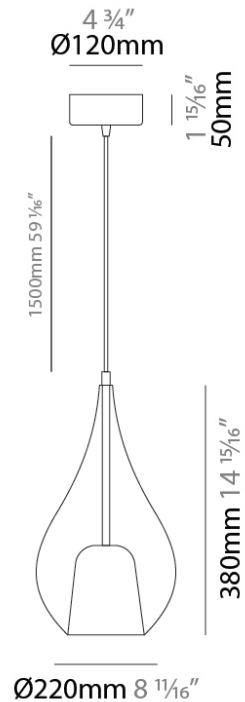

PROJECT	_____
TYPE	_____
SPECIFIER	_____
QUANTITY	_____
DATE	_____

ZOE VINCENT - MONOPOINT SUSPENSION

D141178-

base number   Finish
Options

1. To build a product code in our configurator select the specify button on the base model # product page
2. To build a manual product code on this datasheet choose from the options listed below in blue font and add the suffix to the base model #

GENERAL

Series: Zoe _____
Subseries: Zoe Vincent - Monopoint _____
Partner: Cangani & Tucci _____
Division: Design _____
Installation: Suspension _____
Product Type: Pendant _____
Mounting Location: Ceiling _____

PHYSICAL

Shape: Teardrop _____
Diameter (mm): 220 _____
Diameter (in): 8 11/16 _____
Height (mm): 380 _____
Height (in): 14 15/16 _____
Max. Overall Height (mm): 1880 _____
Max. Overall Height (in): 74 _____
Weight (kg): 1.51 _____
Weight (lbs): 3.33 _____
Diffuser: Glass - Opal _____
Fixture Finish: [MSB](#) / [MBS](#) / [TRS](#) _____
Holder Finish: BLK _____
Fixture Material: Glass / Metal _____
Primary Material: Glass - Borosilicate _____
Cable Details: 1500mm cable _____

ELECTRICAL

Number of Lamps: 1 _____
Lamp Type: LED Retrofit _____
Lamp Shape: A19 _____
Bulb Included: Bulb Not Included _____
Max. Wattage Per Lamp (W): 16 _____
Lamp Base: E26 _____
Input Voltage (V): 120 _____
Upon Request: 277Vac / GU24 _____

LED

OPTICAL

RATINGS AND CERTIFICATIONS

Certified By: Certified for North American Standards _____
IP rating: IP20 _____