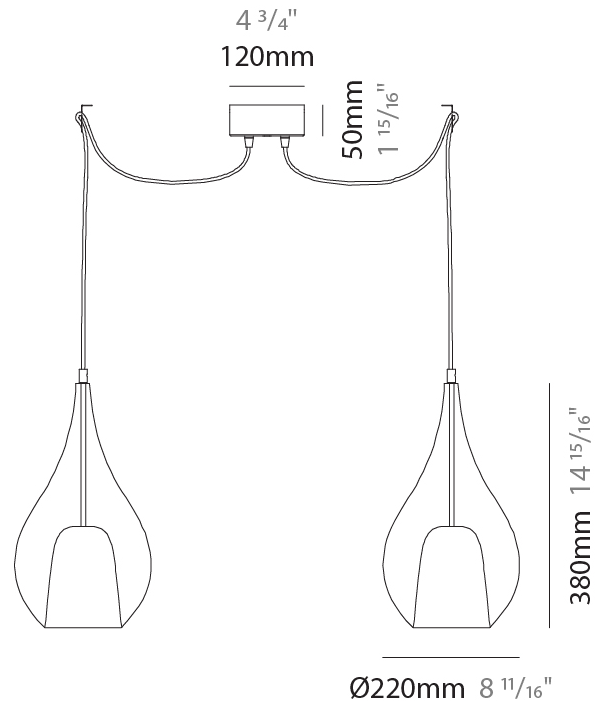

PROJECT
TYPE
SPECIFIER
QUANTITY
DATE

ZOE 2 LIGHT SWAG SUSPENSION

D141129-

base number	Finish Options	Finish Options

1. To build a product code in our configurator select the specify button on the base model # product page
2. To build a manual product code on this datasheet choose from the options listed below in blue font and add the suffix to the base model #

GENERAL

Series: Zoe
Subseries: Zoe 2 Light Swag
Partner: Cangini & Tucci
Division: Design
Installation: Suspension
Product Type: Pendant
Mounting Location: Ceiling

PHYSICAL

Shape: Teardrop
Diameter (mm): 220
Diameter (in): 8 ¹¹/₁₆
Height (mm): 380
Height (in): 14 ¹⁵/₁₆
Max. Overall Height (mm): 2380
Max. Overall Height (in): 93 ¹¹/₁₆
Weight (kg): 2.81
Weight (lbs): 6.19
Diffuser: Glass - Opal
Fixture Finish: AMB / BLK / BRZ / GLD / GRN / PNK / RUB / SKB / SMK / TOB / TRA
Holder Finish: CHR / MWH / MBK / BCR
Fixture Material: Glass / Metal
Primary Material: Glass - Borosilicate
Cable Details: 2000mm cable

ELECTRICAL

Number of Lamps: 2
Lamp Type: LED Retrofit
Lamp Shape: A19
Bulb Included: Bulb Not Included
Total Output Wattage (W): 32
Max. Wattage Per Lamp (W): 16
Lamp Base: E26
Input Voltage (V): 120
Upon Request: 277Vac / GU24

LED

OPTICAL

RATINGS AND CERTIFICATIONS

Certified By: Certified for North American Standards
IP rating: IP20