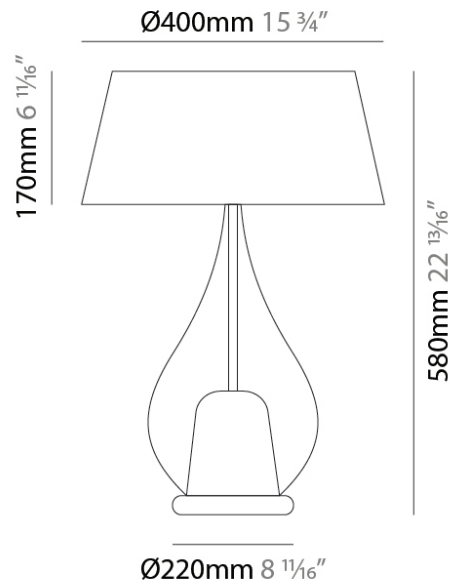

ZOE VINCENT - PORTABLE PORTABLE

D144029-

base number Finish
Options

1. To build a product code in our configurator select the specify button on the base model # product page
2. To build a manual product code on this datasheet choose from the options listed below in blue font and add the suffix to the base model #

GENERAL

Series: Zoe
Subseries: Zoe Vincent - Portable
Partner: Cangini & Tucci
Division: Design
Installation: Portable
Product Type: Table
Mounting Location: Table

PHYSICAL

Shape: Teardrop
Diameter (mm): 400
Diameter (in): 15 ³/₄"
Height (mm): 580
Height (in): 22 ¹³/₁₆"
Weight (kg): 1.92
Weight (lbs): 4.23
Diffuser: Glass - Opal
Fixture Finish: MSB / TRA
Holder Finish: BLK
Fixture Material: Glass / Metal
Primary Material: Glass - Borosilicate

ELECTRICAL

Number of Lamps: 1
Lamp Type: LED + LED Retrofit
Input Wattage (W): 4.3
Bulb Included: Bulb Not Included
Max. Wattage Per Lamp (W): 8
Lamp Base: E26
Dimming: Non-Dimmable
Input Voltage (V): 120

LED

Number of LEDs: 1
Color Temperature (°K): 3000
Max. Delivered Lumen (lm): 350
Nominal Lumen (lm): 350

OPTICAL

RATINGS AND CERTIFICATIONS

Certified By: Certified for North American Standards
IP rating: IP20