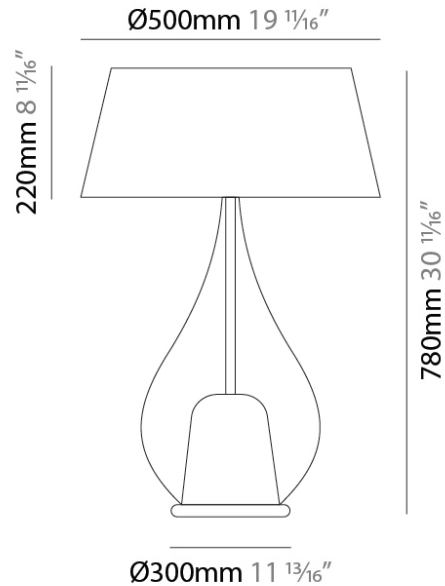

ZOE VINCENT - PORTABLE PORTABLE

D144030-

base number   Finish
Options

PROJECT
TYPE
SPECIFIER
QUANTITY
DATE

1. To build a product code in our configurator select the specify button on the base model # product page
2. To build a manual product code on this datasheet choose from the options listed below in blue font and add the suffix to the base model #

GENERAL

Series: Zoe
Subseries: Zoe Vincent - Portable
Partner: Cangini & Tucci
Division: Design
Installation: Portable
Product Type: Table
Mounting Location: Table

PHYSICAL

Shape: Teardrop
Diameter (mm): 500
Diameter (in): 19 11/16
Height (mm): 780
Height (in): 30 11/16
Weight (kg): 3.435
Weight (lbs): 7.57
Diffuser: Glass - Opal
Fixture Finish: MSB / TRA
Holder Finish: BLK
Fixture Material: Glass / Metal
Primary Material: Glass - Borosilicate

ELECTRICAL

Number of Lamps: 1
Lamp Type: LED + LED Retrofit
Input Wattage (W): 4.3
Bulb Included: Bulb Not Included
Max. Wattage Per Lamp (W): 8
Lamp Base: E26
Dimming: Non-Dimmable
Input Voltage (V): 120

LED

Number of LEDs: 1
Color Temperature (°K): 3000
Max. Delivered Lumen (lm): 350
Nominal Lumen (lm): 350

OPTICAL

RATINGS AND CERTIFICATIONS

Certified By: Certified for North American Standards
IP rating: IP20