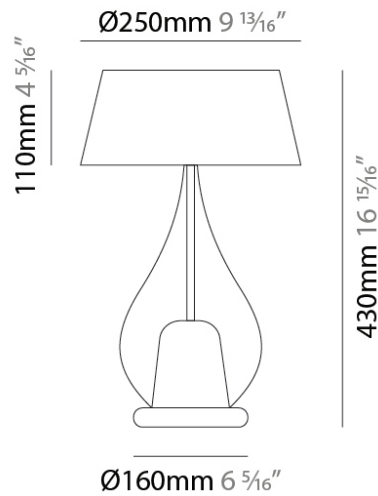

GENERAL

Series: Zoe
Subseries: Zoe Vincent - Portable
Brand: Cangini & Tucci
Division: Design
Mounting Type: Portable
Mounting Location: Table
Subcategory: Ambient

PHYSICAL

Shape: Teardrop
Diameter (mm): 250
Diameter (in): 9 ¹³/₁₆
Height (mm): 430
Height (in): 16 ¹⁵/₁₆
Light Distribution: Omnidirectional
Weight (kg): 1.10
Weight (lbs): 2.43
Diffuser: Glass - Opal
[Fixture Finish: MSB / TRA](#)
Holder Finish: BLK
Fixture Material: Glass / Metal

LED

Number of LEDs: 1
Color Temperature (°K): 3000
Max. Delivered Lumen (lm): 350
Nominal Lumen (lm): 350

OPTICAL

RATINGS AND CERTIFICATIONS

Certified By: Certified for North American Standards
IP rating: IP20

GENERAL

Series: Zoe
Subseries: Zoe Vincent - Portable
Brand: Cangini & Tucci
Division: Design
Mounting Type: Portable
Mounting Location: Table
Subcategory: Ambient

PHYSICAL

Shape: Teardrop
Diameter (mm): 400
Diameter (in): 15 3/4
Height (mm): 580
Height (in): 22 13/16
Light Distribution: Omnidirectional
Weight (kg): 1.92
Weight (lbs): 4.23
Diffuser: Glass - Opal
[Fixture Finish: MSB / TRA](#)
Holder Finish: BLK
Fixture Material: Glass / Metal

GENERAL

Series: Zoe
 Subseries: Zoe Vincent - Portable
 Brand: Cangini & Tucci
 Division: Design
 Mounting Type: Portable
 Mounting Location: Table
 Subcategory: Ambient

PHYSICAL

Shape: Teardrop
 Diameter (mm): 500
 Diameter (in): 19 11/16
 Height (mm): 780
 Height (in): 30 11/16
 Light Distribution: Omnidirectional
 Weight (kg): 3.435
 Weight (lbs): 7.57
 Diffuser: Glass - Opal
 Fixture Finish: [MSB / TRA](#)
 Holder Finish: BLK
 Fixture Material: Glass / Metal