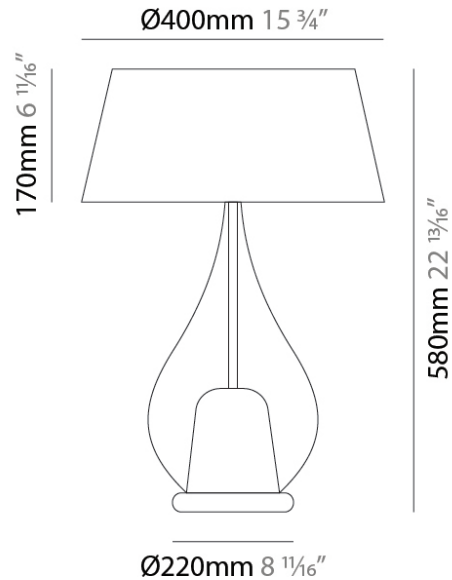

PROJECT
TYPE
SPECIFIER
QUANTITY
DATE

ZOE VINCENT - PORTABLE PORTABLE

D144029-

base number Finish
Options

1. To build a product code in our configurator select the specify button on the base model # product page
2. To build a manual product code on this datasheet choose from the options listed below in blue font and add the suffix to the base model #

GENERAL

Series: Zoe
Subseries: Zoe Vincent - Portable
Brand: Cangini & Tucci
Division: Design
Mounting Type: Portable
Mounting Location: Table
Subcategory: Ambient

PHYSICAL

Shape: Teardrop
Diameter (mm): 400
Diameter (in): 15 3/4
Height (mm): 580
Height (in): 22 13/16
Light Distribution: Omnidirectional
Weight (kg): 1.92
Weight (lbs): 4.23
Diffuser: Glass - Opal
[Fixture Finish: MSB / TRA](#)
Holder Finish: BLK
Fixture Material: Glass / Metal

ELECTRICAL

Number of Lamps: 1
Lamp Type: LED + LED Retrofit
Input Wattage (W): 4.3
Bulb Included: Bulb Not Included
Max. Wattage Per Lamp (W): 8
Lamp Base: E26
Dimming: Non-Dimmable
Input Voltage (V): 120

LED

Number of LEDs: 1
Color Temperature (°K): 3000
Max. Delivered Lumen (lm): 350
Nominal Lumen (lm): 350

OPTICAL

RATINGS AND CERTIFICATIONS

Certified By: Certified for North American Standards
IP rating: IP20