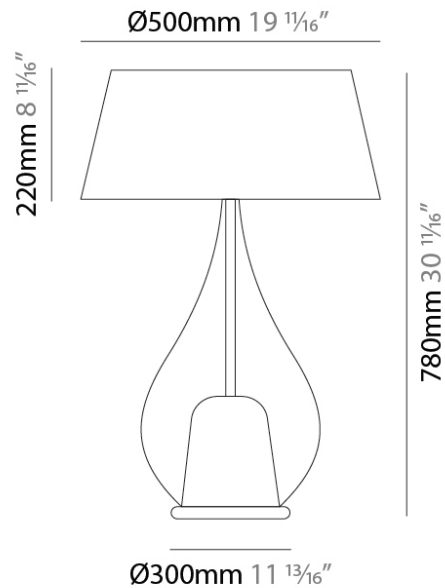

PROJECT	_____
TYPE	_____
SPECIFIER	_____
QUANTITY	_____
DATE	_____

ZOE VINCENT - PORTABLE PORTABLE

D144030-

base number   Finish
Options

1. To build a product code in our configurator select the specify button on the base model # product page
2. To build a manual product code on this datasheet choose from the options listed below in blue font and add the suffix to the base model #

GENERAL

Series: Zoe
Subseries: Zoe Vincent - Portable
Brand: Cangini & Tucci
Division: Design
Mounting Type: Portable
Mounting Location: Table
Subcategory: Ambient

PHYSICAL

Shape: Teardrop
Diameter (mm): 500
Diameter (in): 19 11/16
Height (mm): 780
Height (in): 30 11/16
Light Distribution: Omnidirectional
Weight (kg): 3.435
Weight (lbs): 7.57
Diffuser: Glass - Opal
Fixture Finish: [MSB / TRA](#)
Holder Finish: BLK
Fixture Material: Glass / Metal

ELECTRICAL

Number of Lamps: 1
Lamp Type: LED + LED Retrofit
Input Wattage (W): 4.3
Bulb Included: Bulb Not Included
Max. Wattage Per Lamp (W): 8
Lamp Base: E26
Dimming: Non-Dimmable
Input Voltage (V): 120

LED

Number of LEDs: 1
Color Temperature (°K): 3000
Max. Delivered Lumen (lm): 350
Nominal Lumen (lm): 350

OPTICAL

RATINGS AND CERTIFICATIONS

Certified By: Certified for North American Standards
IP rating: IP20