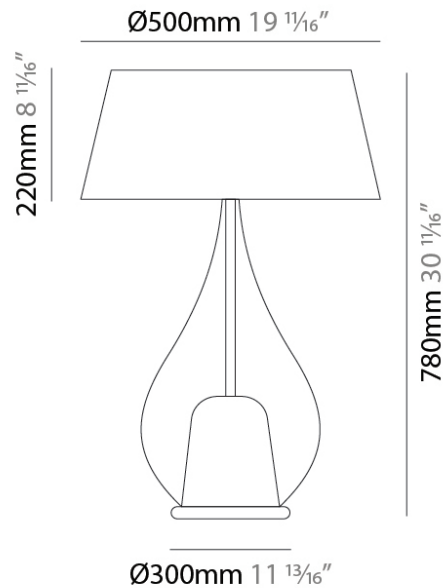

PROJECT	_____
TYPE	_____
SPECIFIER	_____
QUANTITY	_____
DATE	_____

ZOE VINCENT - PORTABLE PORTABLE

D144030-

base number   Finish
Options

1. To build a product code in our configurator select the specify button on the base model # product page
2. To build a manual product code on this datasheet choose from the options listed below in blue font and add the suffix to the base model #

GENERAL

Series: Zoe
Subseries: Zoe Vincent - Portable
Partner: Cangani & Tucci
Division: Design
Installation: Portable
Product Type: Table
Mounting Location: Table

PHYSICAL

Shape: Teardrop
Diameter (mm): 500
Diameter (in): 19 11/16
Height (mm): 780
Height (in): 30 11/16
Weight (kg): 3.435
Weight (lbs): 7.57
Diffuser: Glass - Opal
Fixture Finish: MSB / TRA
Holder Finish: BLK
Fixture Material: Glass / Metal
Primary Material: Glass - Borosilicate

ELECTRICAL

Number of Lamps: 1
Lamp Type: LED + LED Retrofit
Input Wattage (W): 4.3
Bulb Included: Bulb Not Included
Max. Wattage Per Lamp (W): 8
Lamp Base: E26
Dimming: Non-Dimmable
Input Voltage (V): 120

LED

Number of LEDs: 1
Color Temperature (°K): 3000
Max. Delivered Lumen (lm): 350
Nominal Lumen (lm): 350

OPTICAL

RATINGS AND CERTIFICATIONS

Certified By: Certified for North American Standards
IP rating: IP20