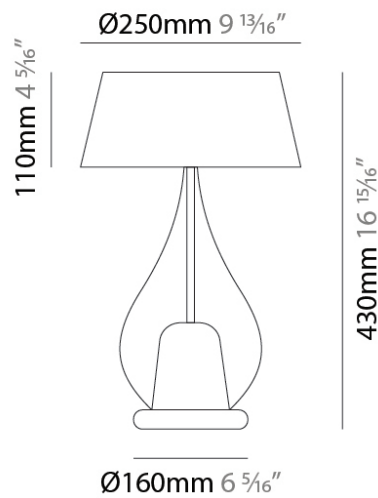

GENERAL

Series: Zoe
Subseries: Zoe Vincent - Portable
Partner: Cangini & Tucci
Division: Design
Installation: Portable
Product Type: Table
Mounting Location: Table

PHYSICAL

Shape: Teardrop
Diameter (mm): 250
Diameter (in): 9 ¹³/₁₆
Height (mm): 430
Height (in): 16 ¹⁵/₁₆
Weight (kg): 1.10
Weight (lbs): 2.43
Diffuser: Glass - Opal
Fixture Finish: MSB / TRA
Holder Finish: BLK
Fixture Material: Glass / Metal
Primary Material: Glass - Borosilicate

LED

Number of LEDs: 1
Color Temperature (°K): 3000
Max. Delivered Lumen (lm): 350
Nominal Lumen (lm): 350

OPTICAL

RATINGS AND CERTIFICATIONS

Certified By: Certified for North American Standards
IP rating: IP20

GENERAL

Series: Zoe
 Subseries: Zoe Vincent - Portable
 Partner: Cangini & Tucci
 Division: Design
 Installation: Portable
 Product Type: Table
 Mounting Location: Table

PHYSICAL

Shape: Teardrop
 Diameter (mm): 400
 Diameter (in): 15 3/4
 Height (mm): 580
 Height (in): 22 13/16
 Weight (kg): 1.92
 Weight (lbs): 4.23
 Diffuser: Glass - Opal
 Fixture Finish: MSB / TRA
 Holder Finish: BLK
 Fixture Material: Glass / Metal
 Primary Material: Glass - Borosilicate

GENERAL

Series: Zoe
Subseries: Zoe Vincent - Portable
Partner: Cangani & Tucci
Division: Design
Installation: Portable
Product Type: Table
Mounting Location: Table

PHYSICAL

Shape: Teardrop
Diameter (mm): 500
Diameter (in): 19 11/16
Height (mm): 780
Height (in): 30 11/16
Weight (kg): 3.435
Weight (lbs): 7.57
Diffuser: Glass - Opal
Fixture Finish: MSB / TRA
Holder Finish: BLK
Fixture Material: Glass / Metal
Primary Material: Glass - Borosilicate