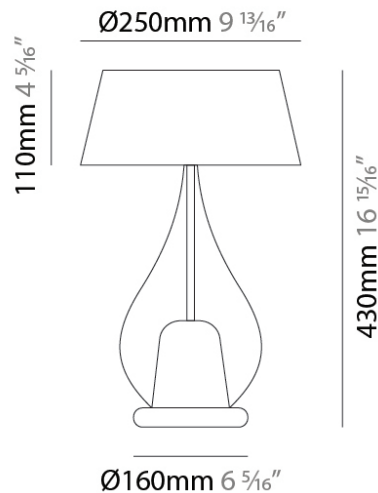

ZOE VINCENT - PORTABLE PORTABLE

D144028-

base number _____
Finish
Options _____

1. To build a product code in our configurator select the specify button on the base model # product page
2. To build a manual product code on this datasheet choose from the options listed below in blue font and add the suffix to the base model #

GENERAL

Series: Zoe _____
Subseries: Zoe Vincent - Portable _____
Brand: Cangini & Tucci _____
Division: Design _____
Mounting Type: Portable _____
Mounting Location: Table _____
Subcategory: Ambient _____

PHYSICAL

Shape: Teardrop _____
Diameter (mm): 250 _____
Diameter (in): 9 ¹³/₁₆ _____
Height (mm): 430 _____
Height (in): 16 ¹⁵/₁₆ _____
Light Distribution: Omnidirectional _____
Weight (kg): 1.10 _____
Weight (lbs): 2.43 _____
Diffuser: Glass - Opal _____
Fixture Finish: [MSB / TRA](#) _____
Holder Finish: BLK _____
Fixture Material: Glass / Metal _____

ELECTRICAL

Number of Lamps: 1 _____
Lamp Type: LED + LED Retrofit _____
Input Wattage (W): 4.3 _____
Bulb Included: Bulb Not Included _____
Max. Wattage Per Lamp (W): 3 _____
Lamp Base: E12 _____
Dimming: Non-Dimmable _____
Input Voltage (V): 120 _____

LED

Number of LEDs: 1 _____
Color Temperature (°K): 3000 _____
Max. Delivered Lumen (lm): 350 _____
Nominal Lumen (lm): 350 _____

OPTICAL

RATINGS AND CERTIFICATIONS

Certified By: Certified for North American Standards _____
IP rating: IP20 _____