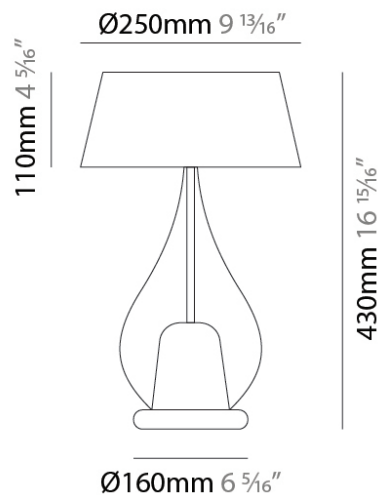

PROJECT
TYPE
SPECIFIER
QUANTITY
DATE

ZOE VINCENT - PORTABLE PORTABLE

D144028-

base number   Finish
Options

1. To build a product code in our configurator select the specify button on the base model # product page
2. To build a manual product code on this datasheet choose from the options listed below in blue font and add the suffix to the base model #

GENERAL

Series: Zoe
Subseries: Zoe Vincent - Portable
Brand: Cangini & Tucci
Division: Design
Mounting Type: Portable
Mounting Location: Table
Subcategory: Ambient

PHYSICAL

Shape: Teardrop
Diameter (mm): 250
Diameter (in): 9 ¹³/₁₆
Height (mm): 430
Height (in): 16 ¹⁵/₁₆
Light Distribution: Omnidirectional
Weight (kg): 1.10
Weight (lbs): 2.43
Diffuser: Glass - Opal
[Fixture Finish: MSB / TRA](#)
Holder Finish: BLK
Fixture Material: Glass / Metal

ELECTRICAL

Number of Lamps: 1
Lamp Type: LED + LED Retrofit
Input Wattage (W): 4.3
Bulb Included: Bulb Not Included
Max. Wattage Per Lamp (W): 3
Lamp Base: E12
Dimming: Non-Dimmable
Input Voltage (V): 120

LED

Number of LEDs: 1
Color Temperature (°K): 3000
Max. Delivered Lumen (lm): 350
Nominal Lumen (lm): 350

OPTICAL

RATINGS AND CERTIFICATIONS

Certified By: Certified for North American Standards
IP rating: IP20