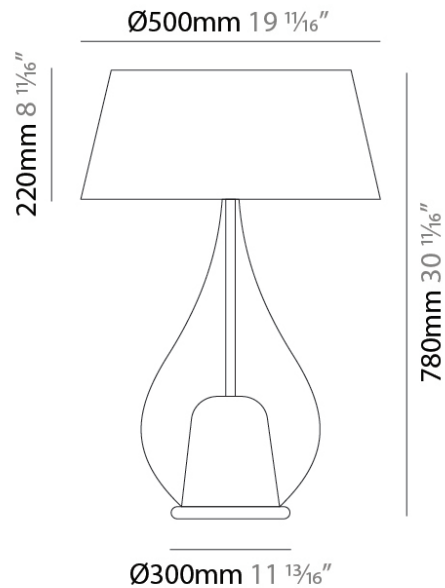

ZOE VINCENT - PORTABLE PORTABLE

D144030-

base number   Finish
Options

1. To build a product code in our configurator select the specify button on the base model # product page
2. To build a manual product code on this datasheet choose from the options listed below in blue font and add the suffix to the base model #

GENERAL

Series: Zoe _____
Subseries: Zoe Vincent - Portable _____
Brand: Cangini & Tucci _____
Division: Design _____
Mounting Type: Portable _____
Mounting Location: Table _____
Subcategory: Ambient _____

PHYSICAL

Shape: Teardrop _____
Diameter (mm): 500 _____
Diameter (in): 19 11/16 _____
Height (mm): 780 _____
Height (in): 30 11/16 _____
Light Distribution: Omnidirectional _____
Weight (kg): 3.435 _____
Weight (lbs): 7.57 _____
Diffuser: Glass - Opal _____
Fixture Finish: [MSB / TRA](#) _____
Holder Finish: BLK _____
Fixture Material: Glass / Metal _____

ELECTRICAL

Number of Lamps: 1 _____
Lamp Type: LED + LED Retrofit _____
Input Wattage (W): 4.3 _____
Bulb Included: Bulb Not Included _____
Max. Wattage Per Lamp (W): 8 _____
Lamp Base: E26 _____
Dimming: Non-Dimmable _____
Input Voltage (V): 120 _____

LED

Number of LEDs: 1 _____
Color Temperature (°K): 3000 _____
Max. Delivered Lumen (lm): 350 _____
Nominal Lumen (lm): 350 _____

OPTICAL

RATINGS AND CERTIFICATIONS

Certified By: Certified for North American Standards _____
IP rating: IP20 _____