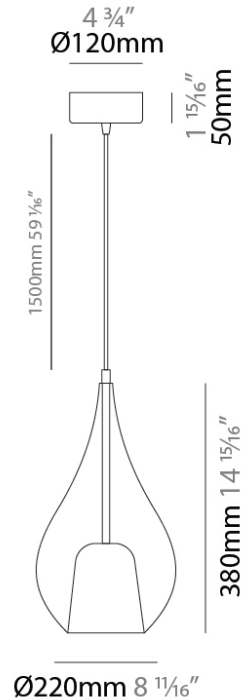

ZOE VINCENT - MONOPOINT SUSPENSION

D141178-

base number   Finish
Options

1. To build a product code in our configurator select the specify button on the base model # product page
2. To build a manual product code on this datasheet choose from the options listed below in blue font and add the suffix to the base model #

GENERAL

Series: Zoe
Subseries: Zoe Vincent - Monopoint
Partner: Cangiini & Tucci
Division: Design
Installation: Suspension
Product Type: Pendant
Mounting Location: Ceiling

PHYSICAL

Shape: Teardrop
Diameter (mm): 220
Diameter (in): 8 ¹¹/₁₆
Height (mm): 380
Height (in): 14 ¹⁵/₁₆
Max. Overall Height (mm): 1880
Max. Overall Height (in): 74
Weight (kg): 1.51
Weight (lbs): 3.33
Diffuser: Glass - Opal
Fixture Finish: [MSB](#) / [MBS](#) / [TRS](#)
Holder Finish: BLK
Fixture Material: Glass / Metal
Primary Material: Glass - Borosilicate
Cable Details: 1500mm cable

ELECTRICAL

Number of Lamps: 1
Lamp Type: LED Retrofit
Lamp Shape: A19
Bulb Included: Bulb Not Included
Max. Wattage Per Lamp (W): 16
Lamp Base: E26
Input Voltage (V): 120
Upon Request: 277Vac / GU24

LED

OPTICAL

RATINGS AND CERTIFICATIONS

Certified By: Certified for North American Standards
IP rating: IP20

PROJECT	_____
TYPE	_____
SPECIFIER	_____
QUANTITY	_____
DATE	_____