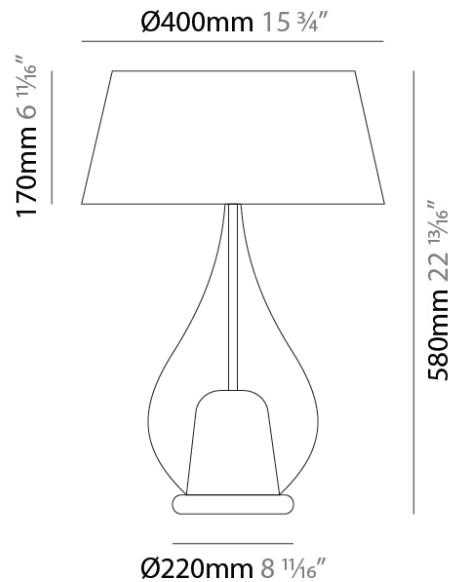

PROJECT
TYPE
SPECIFIER
QUANTITY
DATE

ZOE VINCENT - PORTABLE PORTABLE

D144029-

base number Finish
Options

1. To build a product code in our configurator select the specify button on the base model # product page
2. To build a manual product code on this datasheet choose from the options listed below in blue font and add the suffix to the base model #

GENERAL

Series: Zoe
Subseries: Zoe Vincent - Portable
Partner: Cangini & Tucci
Division: Design
Installation: Portable
Product Type: Table
Mounting Location: Table

PHYSICAL

Shape: Teardrop
Diameter (mm): 400
Diameter (in): 15 ¾
Height (mm): 580
Height (in): 22 13/16
Weight (kg): 1.92
Weight (lbs): 4.23
Diffuser: Glass - Opal
Fixture Finish: MSB / TRA
Holder Finish: BLK
Fixture Material: Glass / Metal
Primary Material: Glass - Borosilicate

ELECTRICAL

Number of Lamps: 1
Lamp Type: LED + LED Retrofit
Input Wattage (W): 4.3
Bulb Included: Bulb Not Included
Max. Wattage Per Lamp (W): 8
Lamp Base: E26
Dimming: Non-Dimmable
Input Voltage (V): 120

LED

Number of LEDs: 1
Color Temperature (°K): 3000
Max. Delivered Lumen (lm): 350
Nominal Lumen (lm): 350

OPTICAL

RATINGS AND CERTIFICATIONS

Certified By: Certified for North American Standards
IP rating: IP20