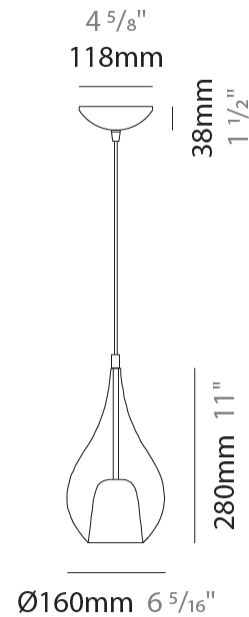

PROJECT	
TYPE	
SPECIFIER	
QUANTITY	
DATE	

ZOE MONOPOINT SUSPENSION

D141121- -
base number   Finish Options   Finish Options

1. To build a product code in our configurator select the specify button on the base model # product page
2. To build a manual product code on this datasheet choose from the options listed below in blue font and add the suffix to the base model #

GENERAL

Series: Zoe
Subseries: Zoe Monopoint
Partner: Cangini & Tucci
Division: Design
Installation: Suspension
Product Type: Pendant
Mounting Location: Ceiling

PHYSICAL

Shape: Teardrop
Diameter (mm): 160
Diameter (in): 6 ⁵/₁₆
Height (mm): 280
Height (in): 11
Max. Overall Height (mm): 1780
Max. Overall Height (in): 70 ⁷/₁₆
Weight (kg): 0.79
Weight (lbs): 1.74
Diffuser: Glass - Opal
Fixture Finish: [AMB](#) / [BLK](#) / [BRZ](#) / [GLD](#) / [GRN](#) / [PNK](#) / [RUB](#) / [SKB](#) / [SMK](#) / [TOB](#) / [TRA](#)
Holder Finish: [CHR](#) / [MWH](#) / [MBK](#) / [BCR](#)
Fixture Material: Glass / Metal
Primary Material: Glass - Borosilicate
Cable Details: 1500mm cable

ELECTRICAL

Number of Lamps: 1
Lamp Type: LED Retrofit
Bulb Included: Bulb Not Included
Max. Wattage Per Lamp (W): 5
Lamp Base: G9
Input Voltage (V): 120

LED

OPTICAL

RATINGS AND CERTIFICATIONS

Certified By: Certified for North American Standards
IP rating: IP20