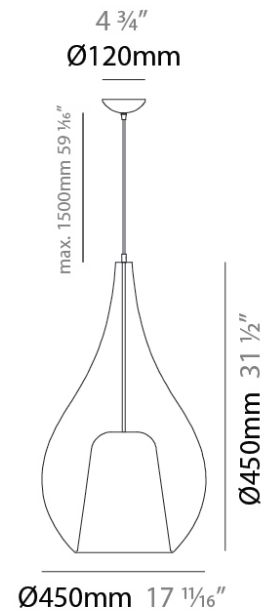

PROJECT	_____
TYPE	_____
SPECIFIER	_____
QUANTITY	_____
DATE	_____

ZOE MAX SUSPENSION

D141268- _____ - _____
base number   Finish   Finish
                                 Options   Options

1. To build a product code in our configurator select the specify button on the base model # product page
2. To build a manual product code on this datasheet choose from the options listed below in blue font and add the suffix to the base model #

GENERAL

Series: Zoe
Subseries: Zoe Max
Partner: Cangini & Tucci
Division: Design
Installation: Suspension
Product Type: Pendant
Mounting Location: Ceiling

PHYSICAL

Shape: Teardrop
Diameter (mm): 450
Diameter (in): 17 ¾
Height (mm): 800
Height (in): 31 ½
Max. Overall Height (mm): 2300
Max. Overall Height (in): 90 ½
Weight (kg): 7.80
Weight (lbs): 17.19
Diffuser: Glass - Opal
Fixture Finish: [AMB / GRN / BRZ / PNK / RUB / SKB / SMK / TOB / TRA / GLD / BLK](#)
Holder Finish: [CHR / MWH / MBK / BCR](#)
Fixture Material: Glass / Metal
Primary Material: Glass - Borosilicate
Cable Details: 1500mm Cable

ELECTRICAL

Number of Lamps: 1
Lamp Type: LED Retrofit
Lamp Shape: A19
Bulb Included: Bulb Not Included
Max. Wattage Per Lamp (W): 25
Lamp Base: E26
Input Voltage (V): 120
Upon Request: 277Vac / GU24

LED

OPTICAL

RATINGS AND CERTIFICATIONS

Certified By: Certified for North American Standards
IP rating: IP20