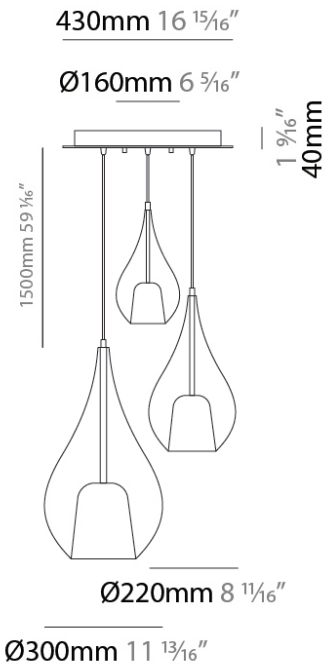

ZOE VINCENT 3 LIGHT CLUSTER SUSPENSION

D141251-

base number Finish
Options

1. To build a product code in our configurator select the specify button on the base model # product page
2. To build a manual product code on this datasheet choose from the options listed below in blue font and add the suffix to the base model #

GENERAL

Series: Zoe
Subseries: Zoe Vincent 3 Light Cluster
Partner: Cangani & Tucci
Division: Design
Installation: Suspension
Product Type: Pendant
Mounting Location: Ceiling

PHYSICAL

Shape: Teardrop
Diameter (mm): 430
Diameter (in): 16 ¹⁵/₁₆
Height (mm): 1500
Height (in): 59 ¹⁵/₁₆
Weight (kg): 6.48
Weight (lbs): 14.29
Diffuser: Glass - Opal
Fixture Finish: MSB / MBS / TRS
Holder Finish: BLK
Fixture Material: Glass / Metal
Primary Material: Glass - Borosilicate
Cable Details: 1500mm cable

ELECTRICAL

Number of Lamps: 3
Lamp Type: LED Retrofit
Bulb Included: Bulb Not Included
Total Output Wattage (W): 37
Max. Wattage Per Lamp (W): 16 + 5
Lamp Base: E26 + G9
Input Voltage (V): 120

LED

OPTICAL

RATINGS AND CERTIFICATIONS

Certified By: Certified for North American Standards
IP rating: IP20

PROJECT
TYPE
SPECIFIER
QUANTITY
DATE