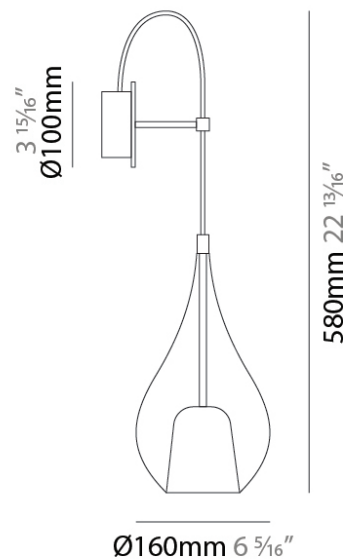

ZOE VINCENT SURFACE

D143032-

base number Finish
Options

PROJECT
TYPE
SPECIFIER
QUANTITY
DATE

1. To build a product code in our configurator select the specify button on the base model # product page
2. To build a manual product code on this datasheet choose from the options listed below in blue font and add the suffix to the base model #

GENERAL

Series: Zoe
Subseries: Zoe Vincent
Partner: Cangani & Tucci
Division: Design
Installation: Surface
Product Type: Wall Surface
Mounting Location: Wall

PHYSICAL

Shape: Teardrop
Diameter (mm): 160
Diameter (in): 6 5/16
Height (mm): 280
Depth (mm): 200
Height (in): 11
Depth (in): 7 7/8
Max. Overall Height (mm): 780
Max. Overall Height (in): 30 11/16
Extension (mm): 200
Extension (in): 7 7/8
Weight (kg): 0.875
Weight (lbs): 1.93
Diffuser: Glass - Opal
Fixture Finish: [MSB](#) / [MBS](#) / [TRS](#)
Holder Finish: BLK
Fixture Material: Glass / Metal
Primary Material: Glass - Borosilicate

ELECTRICAL

Number of Lamps: 1
Lamp Type: LED Retrofit
Bulb Included: Bulb Not Included
Max. Wattage Per Lamp (W): 5
Lamp Base: G9
Input Voltage (V): 120

LED

OPTICAL

RATINGS AND CERTIFICATIONS

Certified By: Certified for North American Standards
IP rating: IP20