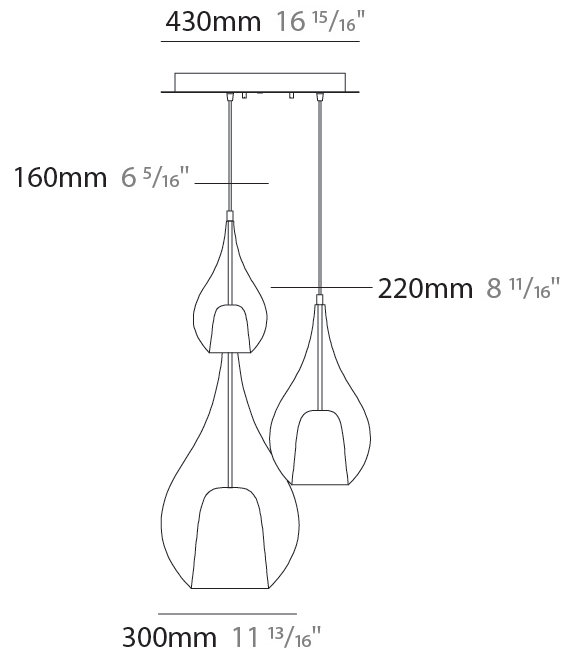

PROJECT	_____
TYPE	_____
SPECIFIER	_____
QUANTITY	_____
DATE	_____

ZOE 3 LIGHT CLUSTER SUSPENSION

D141133-

base number	Finish	Finish
	Options	Options

1. To build a product code in our configurator select the specify button on the base model # product page
2. To build a manual product code on this datasheet choose from the options listed below in blue font and add the suffix to the base model #

GENERAL

Series: Zoe
Subseries: Zoe 3 Light Cluster
Partner: Cangini & Tucci
Division: Design
Installation: Suspension
Product Type: Pendant
Mounting Location: Ceiling

PHYSICAL

Shape: Teardrop
Diameter (mm): 430
Diameter (in): 16 ¹⁵/₁₆
Height (mm): 1500
Height (in): 59 ¹⁵/₁₆
Weight (kg): 6.48
Weight (lbs): 14.29
Diffuser: Glass - Opal
Fixture Finish: AMB / BLK / BRZ / GLD / GRN / PNK / RUB / SKB / SMK / TOB / TRA
Holder Finish: CHR / MWH / MBK / BCR
Fixture Material: Glass / Metal
Primary Material: Glass - Borosilicate
Cable Details: 1500mm cable

ELECTRICAL

Number of Lamps: 3
Lamp Type: LED Retrofit
Bulb Included: Bulb Not Included
Total Output Wattage (W): 37
Max. Wattage Per Lamp (W): 16 + 5
Lamp Base: E26 + G9
Input Voltage (V): 120

LED

OPTICAL

RATINGS AND CERTIFICATIONS

Certified By: Certified for North American Standards
IP rating: IP20