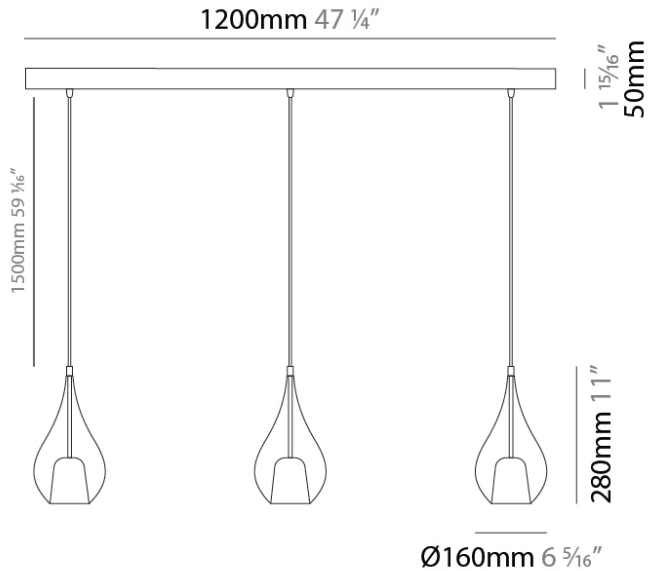

PROJECT
TYPE
SPECIFIER
QUANTITY
DATE

ZOE VINCENT 3 LIGHT LINEAR SUSPENSION

D141249-

base number Finish
Options

1. To build a product code in our configurator select the specify button on the base model # product page
2. To build a manual product code on this datasheet choose from the options listed below in blue font and add the suffix to the base model #

GENERAL

Series: Zoe
Subseries: Zoe Vincent 3 Light Linear
Partner: Cangini & Tucci
Division: Design
Installation: Suspension
Product Type: Pendant
Mounting Location: Ceiling

PHYSICAL

Shape: Teardrop
Length (mm): 1000
Length (in): 39 ³/₈
Height (mm): 280
Height (in): 11
Max. Overall Height (mm): 1780
Max. Overall Height (in): 70 ⁷/₁₆
Weight (kg): 2.90
Weight (lbs): 6.39
Diffuser: Glass - Opal
Fixture Finish: [MSB / MBS / TRS](#)
Holder Finish: BLK
Fixture Material: Glass / Metal
Primary Material: Glass - Borosilicate
Cable Details: 1500mm cable

ELECTRICAL

Number of Lamps: 3
Lamp Type: LED Retrofit
Bulb Included: Bulb Not Included
Total Output Wattage (W): 15
Max. Wattage Per Lamp (W): 5
Lamp Base: G9
Input Voltage (V): 120

LED

OPTICAL

RATINGS AND CERTIFICATIONS

Certified By: Certified for North American Standards
IP rating: IP20