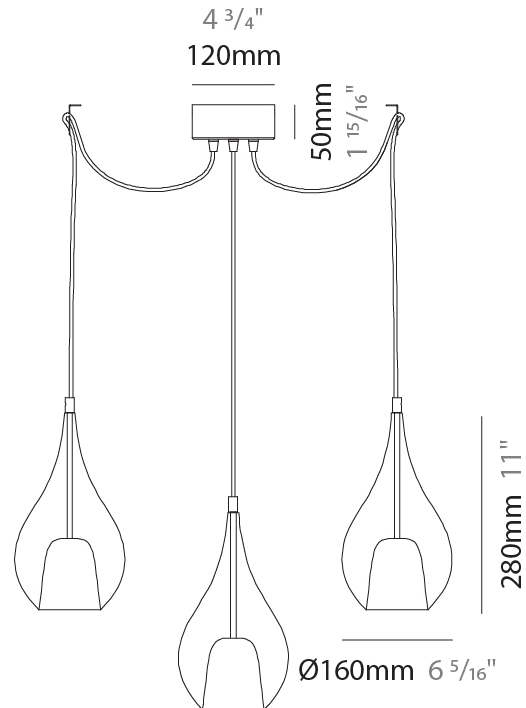

ZOE 3 LIGHT SWAG SUSPENSION

D141128-

base number   Finish   Finish
Options   Options

1. To build a product code in our configurator select the specify button on the base model # product page
2. To build a manual product code on this datasheet choose from the options listed below in blue font and add the suffix to the base model #

GENERAL

Series: Zoe
Subseries: Zoe 3 Light Swag
Partner: Cangini & Tucci
Division: Design
Installation: Suspension
Product Type: Pendant
Mounting Location: Ceiling

PHYSICAL

Shape: Teardrop
Diameter (mm): 160
Diameter (in): 6 ⁵/₁₆
Height (mm): 280
Height (in): 11
Max. Overall Height (mm): 2280
Max. Overall Height (in): 89 ³/₄
Weight (kg): 2.25
Weight (lbs): 4.96
Diffuser: Glass - Opal
Fixture Finish: [AMB](#) / [BLK](#) / [BRZ](#) / [GLD](#) / [GRN](#) / [PNK](#) / [RUB](#) / [SKB](#) / [SMK](#) / [TOB](#) / [TRA](#)
Holder Finish: [CHR](#) / [MWH](#) / [MBK](#) / [BCR](#)
Fixture Material: Glass / Metal
Primary Material: Glass - Borosilicate
Cable Details: 2000mm cable

ELECTRICAL

Number of Lamps: 3
Lamp Type: LED Retrofit
Bulb Included: Bulb Not Included
Total Output Wattage (W): 15
Max. Wattage Per Lamp (W): 5
Lamp Base: G9
Input Voltage (V): 120

LED

OPTICAL

RATINGS AND CERTIFICATIONS

Certified By: Certified for North American Standards
IP rating: IP20