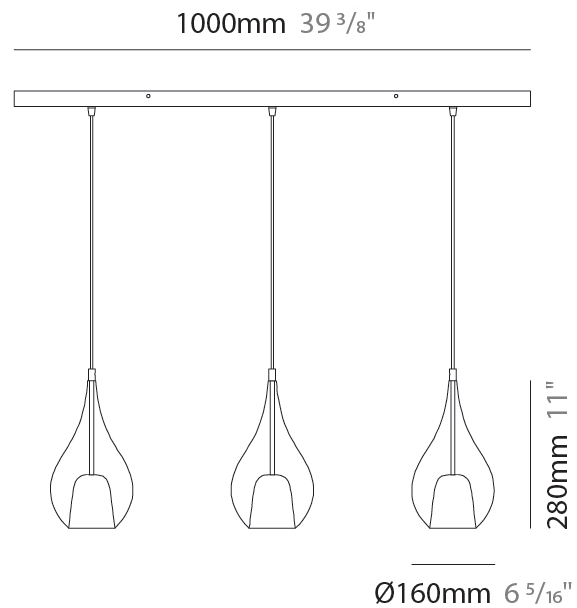

PROJECT
TYPE
SPECIFIER
QUANTITY
DATE

ZOE 3 LIGHT LINEAR SUSPENSION

D141131- -
base number   Finish Options   Finish Options

1. To build a product code in our configurator select the specify button on the base model # product page
2. To build a manual product code on this datasheet choose from the options listed below in blue font and add the suffix to the base model #

GENERAL

Series: Zoe
Subseries: Zoe 3 Light Linear
Partner: Cangini & Tucci
Division: Design
Installation: Suspension
Product Type: Pendant
Mounting Location: Ceiling

PHYSICAL

Shape: Teardrop
Length (mm): 1000
Length (in): 39 ³/₈
Height (mm): 280
Height (in): 11
Max. Overall Height (mm): 1780
Max. Overall Height (in): 70 ⁷/₁₆
Weight (kg): 2.90
Weight (lbs): 6.39
Diffuser: Glass - Opal
Fixture Finish: [AMB / BLK / BRZ / GLD / GRN / PNK / RUB / SKB / SMK / TOB / TRA](#)
Holder Finish: CHR / MWH / MBK / BCR
Fixture Material: Glass / Metal
Primary Material: Glass - Borosilicate
Cable Details: 1500mm cable

ELECTRICAL

Number of Lamps: 3
Lamp Type: LED Retrofit
Bulb Included: Bulb Not Included
Total Output Wattage (W): 15
Max. Wattage Per Lamp (W): 5
Lamp Base: G9
Input Voltage (V): 120

LED

OPTICAL

RATINGS AND CERTIFICATIONS

Certified By: Certified for North American Standards
IP rating: IP20