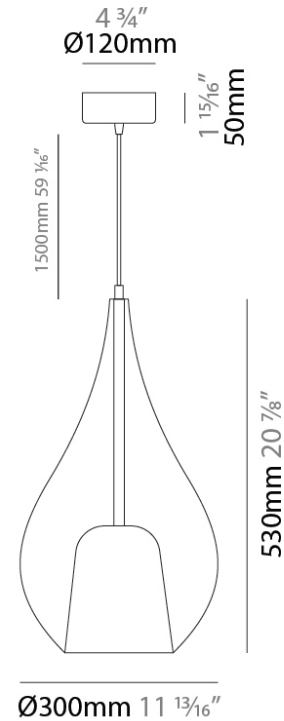

PROJECT
TYPE
SPECIFIER
QUANTITY
DATE

ZOE VINCENT - MONOPOINT SUSPENSION

D141179-

base number   Finish
Options

1. To build a product code in our configurator select the specify button on the base model # product page
2. To build a manual product code on this datasheet choose from the options listed below in blue font and add the suffix to the base model #

GENERAL

Series: Zoe
Subseries: Zoe Vincent - Monopoint
Partner: Cangani & Tucci
Division: Design
Installation: Suspension
Product Type: Pendant
Mounting Location: Ceiling

PHYSICAL

Shape: Teardrop
Diameter (mm): 300
Diameter (in): 11 ¹³/₁₆
Height (mm): 530
Height (in): 20 ⁷/₈
Max. Overall Height (mm): 2030
Max. Overall Height (in): 79 ¹⁵/₁₆
Weight (kg): 2.50
Weight (lbs): 5.51
Diffuser: Glass - Opal
Fixture Finish: MSB / MBS / TRS
Holder Finish: BLK
Fixture Material: Glass / Metal
Primary Material: Glass - Borosilicate
Cable Details: 1500mm Cable

ELECTRICAL

Number of Lamps: 1
Lamp Type: LED Retrofit
Lamp Shape: A19
Bulb Included: Bulb Not Included
Max. Wattage Per Lamp (W): 16
Lamp Base: E26
Input Voltage (V): 120
Upon Request: 277Vac / GU24

LED

OPTICAL

RATINGS AND CERTIFICATIONS

Certified By: Certified for North American Standards
IP rating: IP20