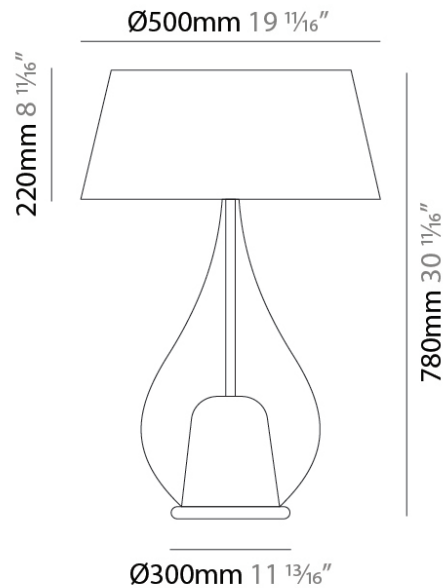

PROJECT	_____
TYPE	_____
SPECIFIER	_____
QUANTITY	_____
DATE	_____

ZOE VINCENT - PORTABLE PORTABLE

D144030-

base number   Finish
Options

1. To build a product code in our configurator select the specify button on the base model # product page
2. To build a manual product code on this datasheet choose from the options listed below in blue font and add the suffix to the base model #

GENERAL

Series: Zoe
Subseries: Zoe Vincent - Portable
Partner: Cangani & Tucci
Division: Design
Installation: Portable
Product Type: Table
Mounting Location: Table

PHYSICAL

Shape: Teardrop
Diameter (mm): 500
Diameter (in): 19 11/16
Height (mm): 780
Height (in): 30 11/16
Weight (kg): 3.435
Weight (lbs): 7.57
Diffuser: Glass - Opal
Fixture Finish: MSB / TRA
Holder Finish: BLK
Fixture Material: Glass / Metal
Primary Material: Glass - Borosilicate

ELECTRICAL

Number of Lamps: 1
Lamp Type: LED + LED Retrofit
Input Wattage (W): 4.3
Bulb Included: Bulb Not Included
Max. Wattage Per Lamp (W): 8
Lamp Base: E26
Dimming: Non-Dimmable
Input Voltage (V): 120

LED

Number of LEDs: 1
Color Temperature (°K): 3000
Max. Delivered Lumen (lm): 350
Nominal Lumen (lm): 350

OPTICAL

RATINGS AND CERTIFICATIONS

Certified By: Certified for North American Standards
IP rating: IP20