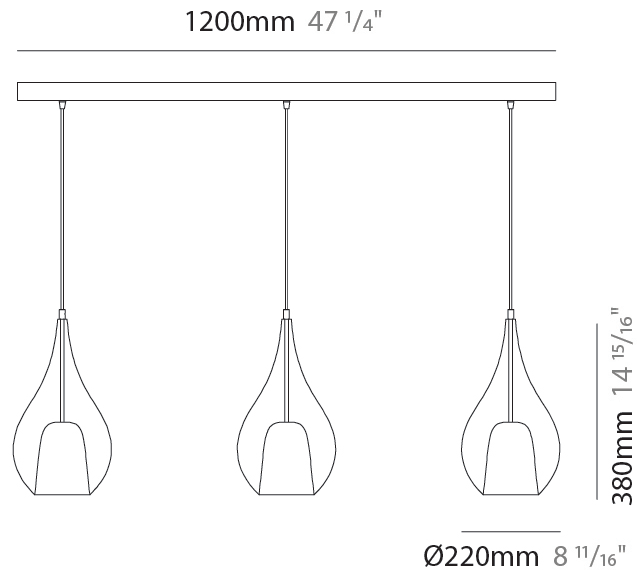

PROJECT	_____
TYPE	_____
SPECIFIER	_____
QUANTITY	_____
DATE	_____

ZOE 3 LIGHT LINEAR SUSPENSION

D141132-

base number	Finish Options	Finish Options

1. To build a product code in our configurator select the specify button on the base model # product page
2. To build a manual product code on this datasheet choose from the options listed below in blue font and add the suffix to the base model #

GENERAL

Series: Zoe
Subseries: Zoe 3 Light Linear
Partner: Cangini & Tucci
Division: Design
Installation: Suspension
Product Type: Pendant
Mounting Location: Ceiling

PHYSICAL

Shape: Teardrop
Length (mm): 1200
Length (in): 47 1/4
Height (mm): 280
Height (in): 11
Max. Overall Height (mm): 1780
Max. Overall Height (in): 70 7/16
Weight (kg): 5.59
Weight (lbs): 12.32
Diffuser: Glass - Opal
Fixture Finish: AMB / BLK / BRZ / GLD / GRN / PNK / RUB / SKB / SMK / TOB / TRA
Holder Finish: CHR / MWH / MBK / BCR
Fixture Material: Glass / Metal
Primary Material: Glass - Borosilicate
Cable Details: 1500mm cable

ELECTRICAL

Number of Lamps: 3
Lamp Type: LED Retrofit
Lamp Shape: A19
Bulb Included: Bulb Not Included
Total Output Wattage (W): 48
Max. Wattage Per Lamp (W): 16
Lamp Base: E26
Input Voltage (V): 120
Upon Request: 277Vac / GU24

LED

OPTICAL

RATINGS AND CERTIFICATIONS

Certified By: Certified for North American Standards
IP rating: IP20