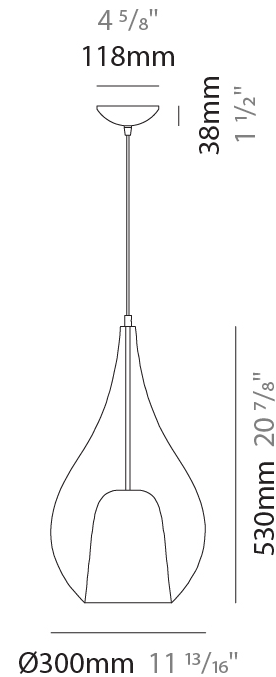

PROJECT	_____
TYPE	_____
SPECIFIER	_____
QUANTITY	_____
DATE	_____

ZOE MONOPOINT SUSPENSION

D141123- _____ - _____
base number   Finish   Finish
                         Options   Options

1. To build a product code in our configurator select the specify button on the base model # product page
2. To build a manual product code on this datasheet choose from the options listed below in blue font and add the suffix to the base model #

GENERAL

Series: Zoe
Subseries: Zoe Monopoint
Partner: Cangini & Tucci
Division: Design
Installation: Suspension
Product Type: Pendant
Mounting Location: Ceiling

PHYSICAL

Shape: Teardrop
Diameter (mm): 300
Diameter (in): 11 ¹³/₁₆
Height (mm): 530
Height (in): 20 ⁷/₈
Max. Overall Height (mm): 2030
Max. Overall Height (in): 79 ¹⁵/₁₆
Weight (kg): 2.50
Weight (lbs): 5.51
Diffuser: Glass - Opal
Fixture Finish: [AMB / BLK / BRZ / GLD / GRN / PNK / RUB / SKB / SMK / TOB / TRA](#)
Holder Finish: CHR / MWH / MBK / BCR
Fixture Material: Glass / Metal
Primary Material: Glass - Borosilicate
Cable Details: 1500mm Cable

ELECTRICAL

Number of Lamps: 1
Lamp Type: LED Retrofit
Lamp Shape: A19
Bulb Included: Bulb Not Included
Max. Wattage Per Lamp (W): 16
Lamp Base: E26
Input Voltage (V): 120
Upon Request: 277Vac / GU24

LED

OPTICAL

RATINGS AND CERTIFICATIONS

Certified By: Certified for North American Standards
IP rating: IP20