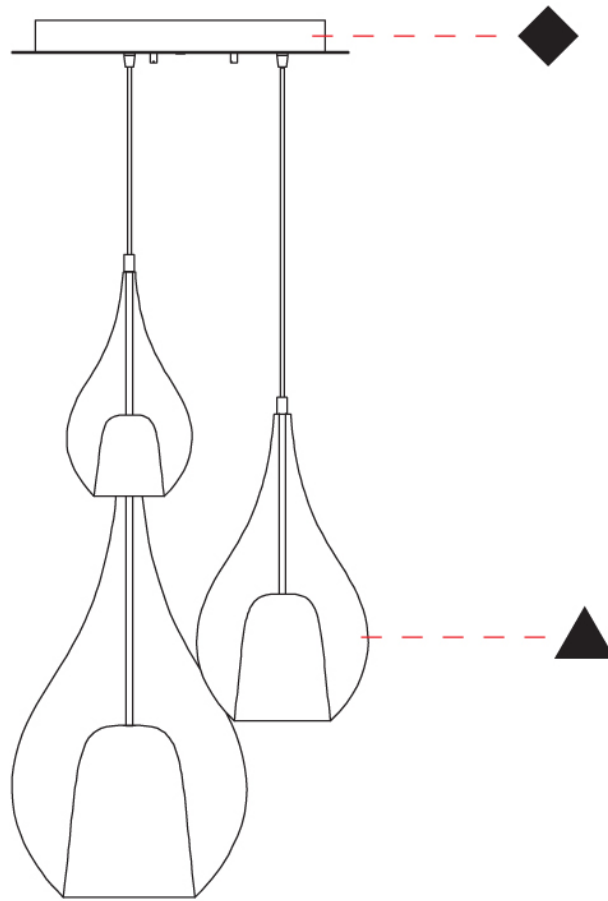

ZOE 3 LIGHT CLUSTER SUSPENSION

D141133-

PROJECT _____

TYPE _____

SPECIFIER _____

QUANTITY _____

DATE _____

D