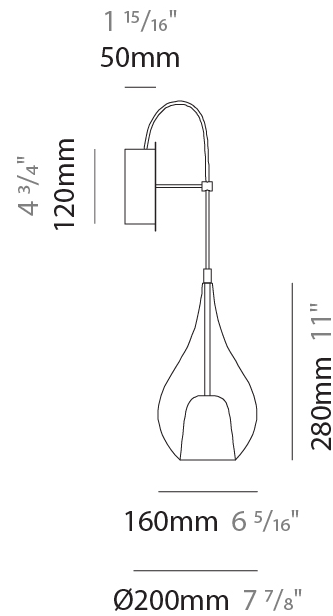

PROJECT
TYPE
SPECIFIER
QUANTITY
DATE

ZOE SURFACE

D143021-

base number   Finish   Finish
Options   Options

1. To build a product code in our configurator select the specify button on the base model # product page
2. To build a manual product code on this datasheet choose from the options listed below in blue font and add the suffix to the base model #

GENERAL

Series: Zoe
Partner: Cangini & Tucci
Division: Design
Installation: Surface
Product Type: Wall Surface
Mounting Location: Wall

PHYSICAL

Shape: Teardrop
Diameter (mm): 160
Diameter (in): 6 ⁵/₁₆
Height (mm): 280
Depth (mm): 200
Height (in): 11
Depth (in): 7 ⁷/₈
Max. Overall Height (mm): 780
Max. Overall Height (in): 30 ¹¹/₁₆
Extension (mm): 200
Extension (in): 7 78
Weight (kg): 0.875
Weight (lbs): 1.93
Diffuser: Glass - Opal
Fixture Finish: [AMB](#) / [BLK](#) / [BRZ](#) / [GLD](#) / [GRN](#) / [PNK](#) / [RUB](#) / [SKB](#) / [SMK](#) / [TOB](#) / [TRA](#)
Holder Finish: [CHR](#) / [MWH](#) / [MBK](#) / [BCR](#)
Fixture Material: Glass / Metal
Primary Material: Glass - Borosilicate

ELECTRICAL

Number of Lamps: 1
Lamp Type: LED Retrofit
Bulb Included: Bulb Not Included
Max. Wattage Per Lamp (W): 5
Lamp Base: G9
Input Voltage (V): 120

LED

OPTICAL

RATINGS AND CERTIFICATIONS

Certified By: Certified for North American Standards
IP rating: IP20