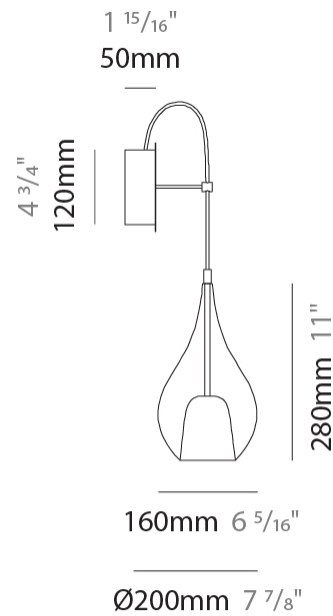

PROJECT	
TYPE	
SPECIFIER	
QUANTITY	
DATE	

ZOE SURFACE

D143021-

base number	Finish	Finish
	Options	Options

1. To build a product code in our configurator select the specify button on the base model # product page
2. To build a manual product code on this datasheet choose from the options listed below in blue font and add the suffix to the base model #

GENERAL

Series: Zoe
Brand: Cangini & Tucci
Division: Design
Mounting Type: Surface
Mounting Location: Wall
Subcategory: Ambient

PHYSICAL

Shape: Teardrop
Diameter (mm): 160
Diameter (in): 6 ⁵/₁₆
Height (mm): 280
Depth (mm): 200
Height (in): 11
Depth (in): 7 ⁷/₈
Max. Overall Height (mm): 780
Max. Overall Height (in): 30 ¹¹/₁₆
Extension (mm): 200
Extension (in): 7 7/8
Light Distribution: Omnidirectional
Weight (kg): 0.875
Weight (lbs): 1.93
Diffuser: Glass - Opal
Fixture Finish: AMB / BLK / BRZ / GLD / GRN / PNK / RUB / SKB / SMK / TOB / TRA
Holder Finish: CHR / MWH / MBK / BCR
Fixture Material: Glass / Metal

ELECTRICAL

Number of Lamps: 1
Lamp Type: LED Retrofit
Bulb Included: Bulb Not Included
Max. Wattage Per Lamp (W): 5
Lamp Base: G9
Input Voltage (V): 120

LED

OPTICAL

RATINGS AND CERTIFICATIONS

Certified By: Certified for North American Standards
IP rating: IP20