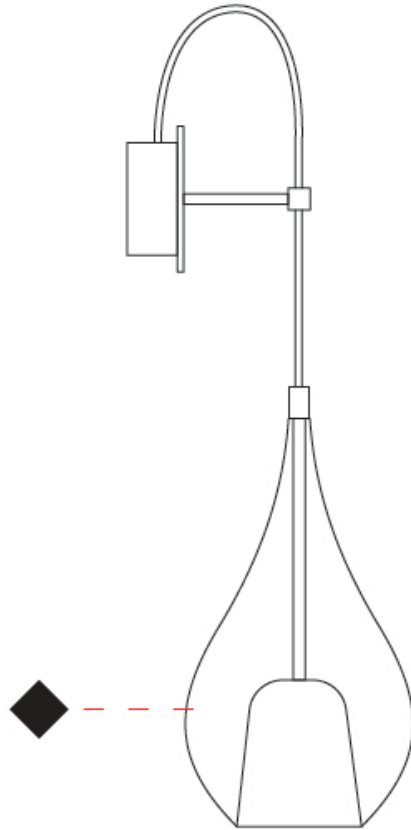

D143032-

PROJECT

TYPE

SPECIFIER

QUANTITY

DATE

D