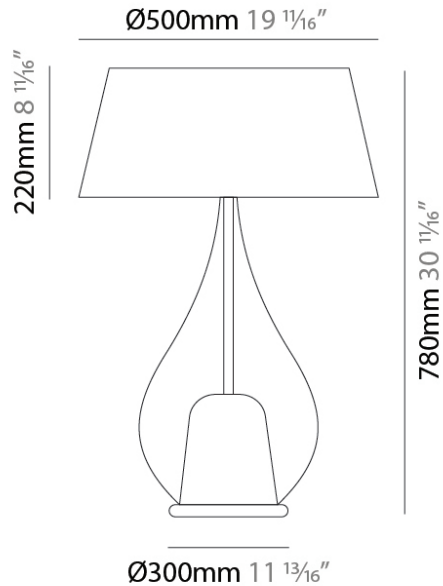

PROJECT	
TYPE	
SPECIFIER	
QUANTITY	
DATE	

ZOE VINCENT - PORTABLE PORTABLE

D144030-

base number   Finish
Options

1. To build a product code in our configurator select the specify button on the base model # product page
2. To build a manual product code on this datasheet choose from the options listed below in blue font and add the suffix to the base model #

GENERAL

Series: Zoe
Subseries: Zoe Vincent - Portable
Brand: Cangini & Tucci
Division: Design
Mounting Type: Portable
Mounting Location: Table
Subcategory: Ambient

PHYSICAL

Shape: Teardrop
Diameter (mm): 500
Diameter (in): 19 11/16
Height (mm): 780
Height (in): 30 11/16
Light Distribution: Omnidirectional
Weight (kg): 3.435
Weight (lbs): 7.57
Diffuser: Glass - Opal
[Fixture Finish: MSB / TRA](#)
Holder Finish: BLK
Fixture Material: Glass / Metal

ELECTRICAL

Number of Lamps: 1
Lamp Type: LED + LED Retrofit
Input Wattage (W): 4.3
Bulb Included: Bulb Not Included
Max. Wattage Per Lamp (W): 8
Lamp Base: E26
Dimming: Non-Dimmable
Input Voltage (V): 120

LED

Number of LEDs: 1
Color Temperature (°K): 3000
Max. Delivered Lumen (lm): 350
Nominal Lumen (lm): 350

OPTICAL

RATINGS AND CERTIFICATIONS

Certified By: Certified for North American Standards
IP rating: IP20