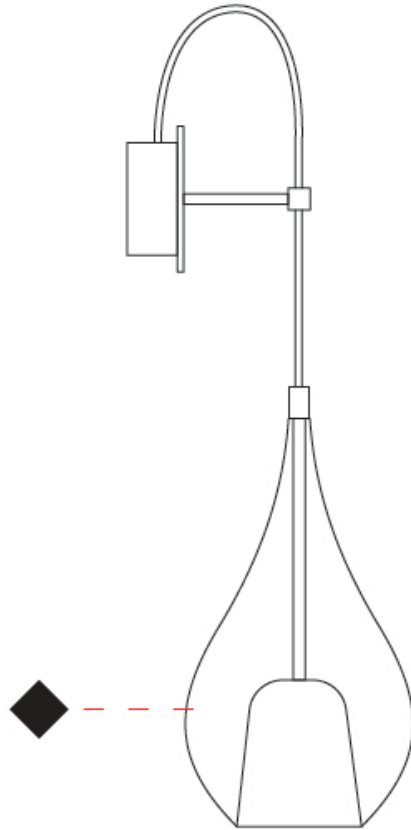

D143032-

PROJECT _____

TYPE _____

SPECIFIER _____

QUANTITY _____

DATE _____

D