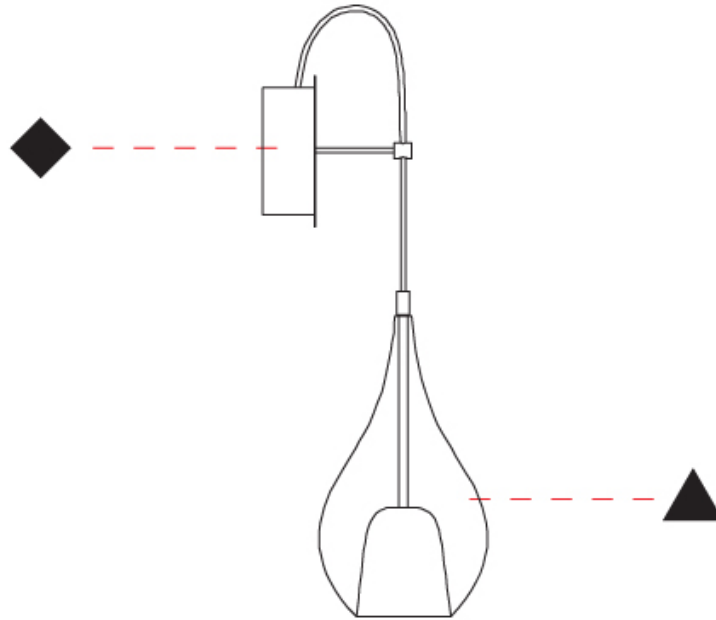

D143021-

PROJECT _____

TYPE _____

SPECIFIER _____

QUANTITY _____

DATE _____

D