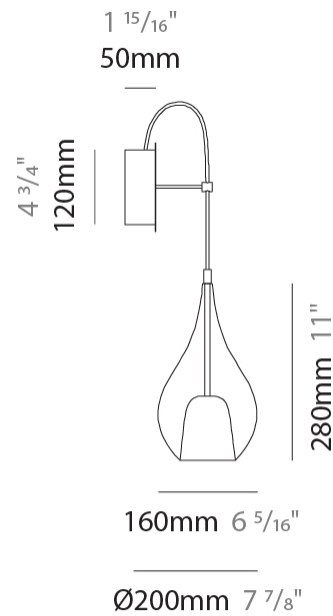

GENERAL

Series: Zoe
Brand: Cangini & Tucci
Division: Design
Mounting Type: Surface
Mounting Location: Wall
Subcategory: Ambient

PHYSICAL

Shape: Teardrop
Diameter (mm): 160
Diameter (in): 6 ⁵ / ₁₆
Height (mm): 280
Depth (mm): 200
Height (in): 11
Depth (in): 7 ⁷ / ₈
Max. Overall Height (mm): 780
Max. Overall Height (in): 30 ¹¹ / ₁₆
Extension (mm): 200
Extension (in): 7 7/8
Light Distribution: Omnidirectional
Weight (kg): 0.875
Weight (lbs): 1.93
Diffuser: Glass - Opal
Fixture Finish: AMB / BLK / BRZ / GLD / GRN / PNK / RUB / SKB / SMK / TOB / TRA
Holder Finish: CHR / MWH / MBK / BCR
Fixture Material: Glass / Metal

ELECTRICAL

Number of Lamps: 1
Lamp Type: LED Retrofit
Bulb Included: Bulb Not Included
Max. Wattage Per Lamp (W): 5
Lamp Base: G9
Input Voltage (V): 120

LED

OPTICAL

RATINGS AND CERTIFICATIONS

Certified By: Certified for North American Standards
IP rating: IP20

GENERAL

Series: Zoe
Subseries: Zoe Vincent
Brand: Cangini & Tucci
Division: Design
Mounting Type: Surface
Mounting Location: Wall
Subcategory: Ambient

PHYSICAL

Shape: Teardrop
Diameter (mm): 160
Diameter (in): 6 ⁵/₁₆
Height (mm): 280
Depth (mm): 200
Height (in): 11
Depth (in): 7 ⁷/₈
Max. Overall Height (mm): 780
Max. Overall Height (in): 30 ¹¹/₁₆
Extension (mm): 200
Extension (in): 7 7/8
Light Distribution: Omnidirectional
Weight (kg): 0.875
Weight (lbs): 1.93
Diffuser: Glass - Opal
[Fixture Finish: MSB / MBS / TRS](#)
Holder Finish: BLK
Fixture Material: Glass / Metal