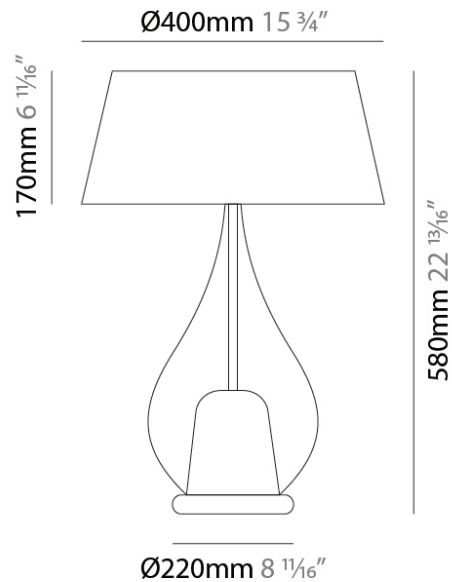

PROJECT	_____
TYPE	_____
SPECIFIER	_____
QUANTITY	_____
DATE	_____

ZOE VINCENT - PORTABLE PORTABLE

D144029-

base number   Finish
Options

1. To build a product code in our configurator select the specify button on the base model # product page
2. To build a manual product code on this datasheet choose from the options listed below in blue font and add the suffix to the base model #

GENERAL

Series: Zoe
Subseries: Zoe Vincent - Portable
Brand: Cangini & Tucci
Division: Design
Mounting Type: Portable
Mounting Location: Table
Subcategory: Ambient

PHYSICAL

Shape: Teardrop
Diameter (mm): 400
Diameter (in): 15 3/4
Height (mm): 580
Height (in): 22 13/16
Light Distribution: Omnidirectional
Weight (kg): 1.92
Weight (lbs): 4.23
Diffuser: Glass - Opal
[Fixture Finish: MSB / TRA](#)
Holder Finish: BLK
Fixture Material: Glass / Metal

ELECTRICAL

Number of Lamps: 1
Lamp Type: LED + LED Retrofit
Input Wattage (W): 4.3
Bulb Included: Bulb Not Included
Max. Wattage Per Lamp (W): 8
Lamp Base: E26
Dimming: Non-Dimmable
Input Voltage (V): 120

LED

Number of LEDs: 1
Color Temperature (°K): 3000
Max. Delivered Lumen (lm): 350
Nominal Lumen (lm): 350

OPTICAL

RATINGS AND CERTIFICATIONS

Certified By: Certified for North American Standards
IP rating: IP20